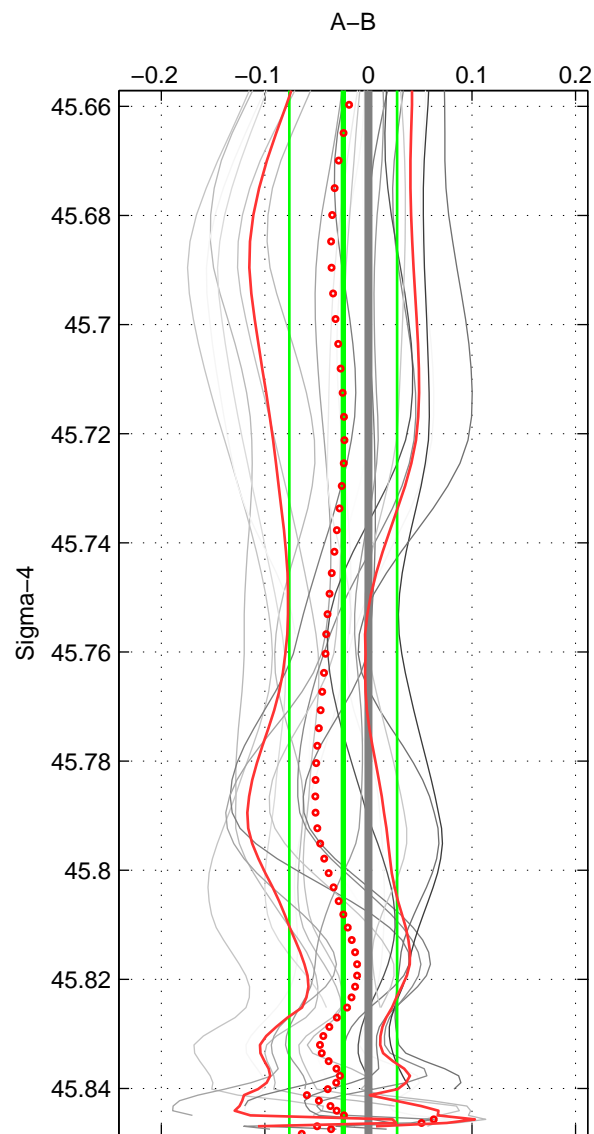

Cruise A (red). Date: Feb 1994 Cruisename: 35-49XK19940212  
 Cruise B (blue). Date: Feb 1994 Cruisename: 36-49XK19940216

\*\*\* "Favourite" values are means of spaces 1 2 3.

	Offset	O.StDev	Ratio	R.Stdev	Rating
SIGMA:	-0.024	0.052	0.990	0.020	5
THETA:	-0.031	0.054	0.988	0.021	5
DEPTH:	0.001	0.043	1.000	0.017	5
FAV. :	-0.018	0.050	0.993	0.020	5

Profiles of A: 4  
 Profiles of B: 6  
 Diff profs : 20  
 WMoffset (A-B): -0.02428  
 WMoffset stdev: 0.052  
 WMratio (A/B): 0.99039  
 WMratio stdev: 0.020387

Quality (1-5): 5

Profiles of A: 4  
 Profiles of B: 6  
 Diff profs : 20  
 WMoffset (A-B): -0.031491  
 WMoffset stdev: 0.054468  
 WMratio (A/B): 0.98774  
 WMratio stdev: 0.021233

Quality (1-5): 5

Profiles of A: 4  
 Profiles of B: 6  
 Diff profs : 20  
 WMoffset (A-B): 0.00061276  
 WMoffset stdev: 0.042764  
 WMratio (A/B): 1.0001  
 WMratio stdev: 0.017292

Quality (1-5): 5