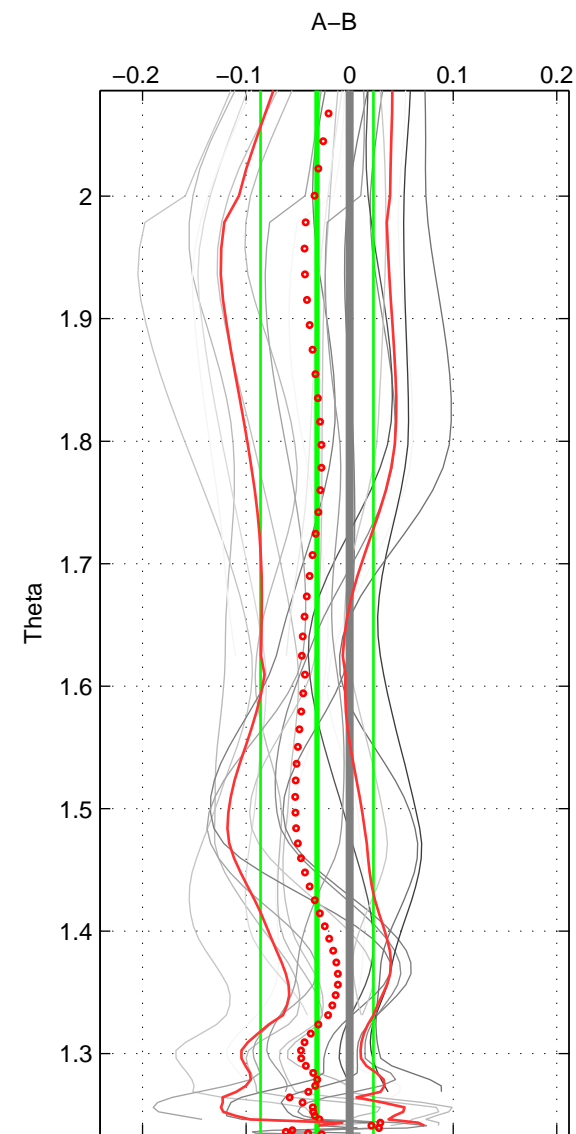

Cruise A (red). Date: Feb 1994 Cruisename: 35-49XK19940212  
 Cruise B (blue). Date: Feb 1994 Cruisename: 36-49XK19940216

\*\*\* "Favourite" values are means of spaces 1 2 3.

	Offset	O.StDev	Ratio	R.Stdev	Rating
SIGMA:	-0.024	0.052	0.990	0.020	5
THETA:	-0.031	0.054	0.988	0.021	5
DEPTH:	0.001	0.043	1.000	0.017	5
FAV. :	-0.018	0.050	0.993	0.020	5

Profiles of A: 4  
 Profiles of B: 6  
 Diff profs : 20  
 WMoffset (A-B): -0.02428  
 WMoffset stdev: 0.052  
 WMratio (A/B): 0.99039  
 WMratio stdev: 0.020387

Quality (1-5): 5

Profiles of A: 4  
 Profiles of B: 6  
 Diff profs : 20  
 WMoffset (A-B): -0.031491  
 WMoffset stdev: 0.054468  
 WMratio (A/B): 0.98774  
 WMratio stdev: 0.021233

Quality (1-5): 5

Profiles of A: 4  
 Profiles of B: 6  
 Diff profs : 20  
 WMoffset (A-B): 0.00061276  
 WMoffset stdev: 0.042764  
 WMratio (A/B): 1.0001  
 WMratio stdev: 0.017292

Quality (1-5): 5