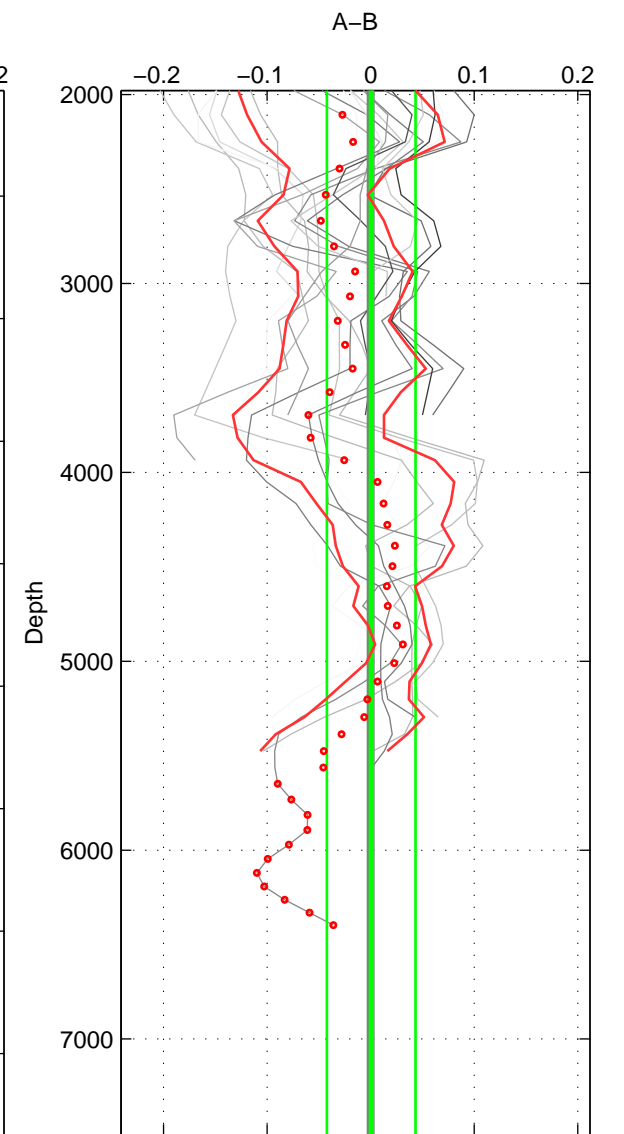

Cruise A (red). Date: Feb 1994 Cruisename: 35-49XK19940212  
 Cruise B (blue). Date: Feb 1994 Cruisename: 36-49XK19940216

\*\*\* "Favourite" values are means of spaces 1 2 3.

	Offset	O.StDev	Ratio	R.Stdev	Rating
SIGMA:	-0.024	0.052	0.990	0.020	5
THETA:	-0.031	0.054	0.988	0.021	5
DEPTH:	0.001	0.043	1.000	0.017	5
FAV. :	-0.018	0.050	0.993	0.020	5

Profiles of A: 4  
 Profiles of B: 6  
 Diff profs : 20  
 WMoffset (A-B): -0.02428  
 WMoffset stdev: 0.052  
 WMratio (A/B): 0.99039  
 WMratio stdev: 0.020387

Quality (1-5): 5

Profiles of A: 4  
 Profiles of B: 6  
 Diff profs : 20  
 WMoffset (A-B): -0.031491  
 WMoffset stdev: 0.054468  
 WMratio (A/B): 0.98774  
 WMratio stdev: 0.021233

Quality (1-5): 5

Profiles of A: 4  
 Profiles of B: 6  
 Diff profs : 20  
 WMoffset (A-B): 0.00061276  
 WMoffset stdev: 0.042764  
 WMratio (A/B): 1.0001  
 WMratio stdev: 0.017292

Quality (1-5): 5