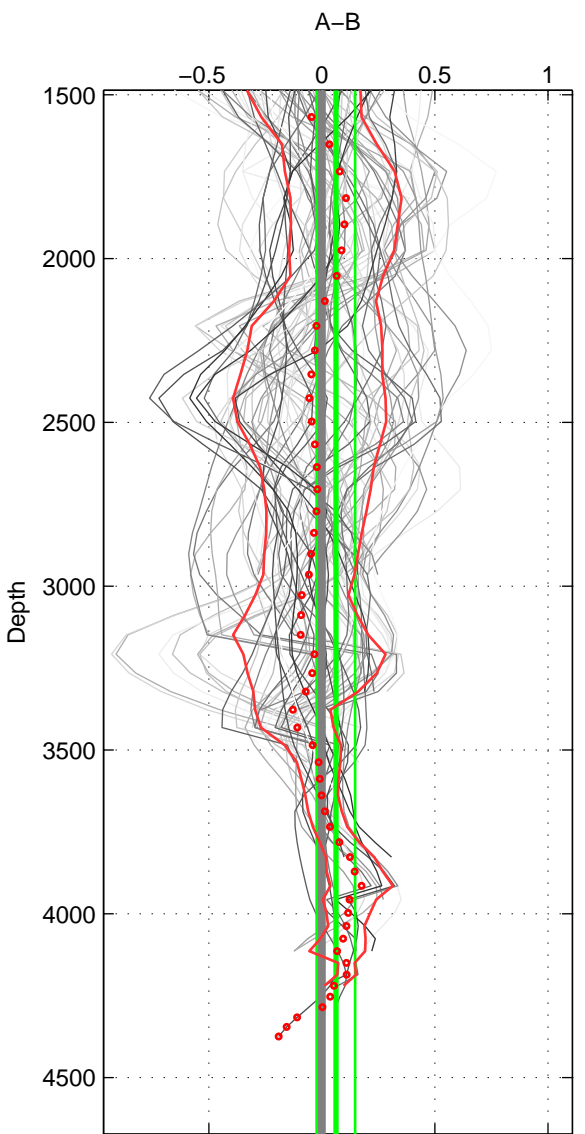

Cruise A (red). Date: Feb 1994 Cruisename: 329-49XK19940216

Cruise B (blue). Date: Jun 1996 Cruisename: 330-49XK19960617

*** "Favourite" values are means of spaces 1 2 3.

	Offset	O.StDev	Ratio	R.Stdev	Rating
SIGMA:	0.020	0.185	1.001	0.005	5
THETA:	0.006	0.165	1.000	0.005	5
DEPTH:	0.062	0.085	1.002	0.002	5
FAV.:	0.030	0.145	1.001	0.004	5

Profiles of A: 9
 Profiles of B: 11
 Diff profs : 71
 WMoffset (A-B): 0.020238
 WMoffset stdev: 0.18484
 WMratio (A/B): 1.0005
 WMratio stdev: 0.0050235

Quality (1-5): 5

Profiles of A: 9
 Profiles of B: 11
 Diff profs : 71
 WMoffset (A-B): 0.0060997
 WMoffset stdev: 0.16492
 WMratio (A/B): 1.0002
 WMratio stdev: 0.004505

Quality (1-5): 5

Profiles of A: 9
 Profiles of B: 11
 Diff profs : 71
 WMoffset (A-B): 0.062282
 WMoffset stdev: 0.085309
 WMratio (A/B): 1.0017
 WMratio stdev: 0.0023727

Quality (1-5): 5