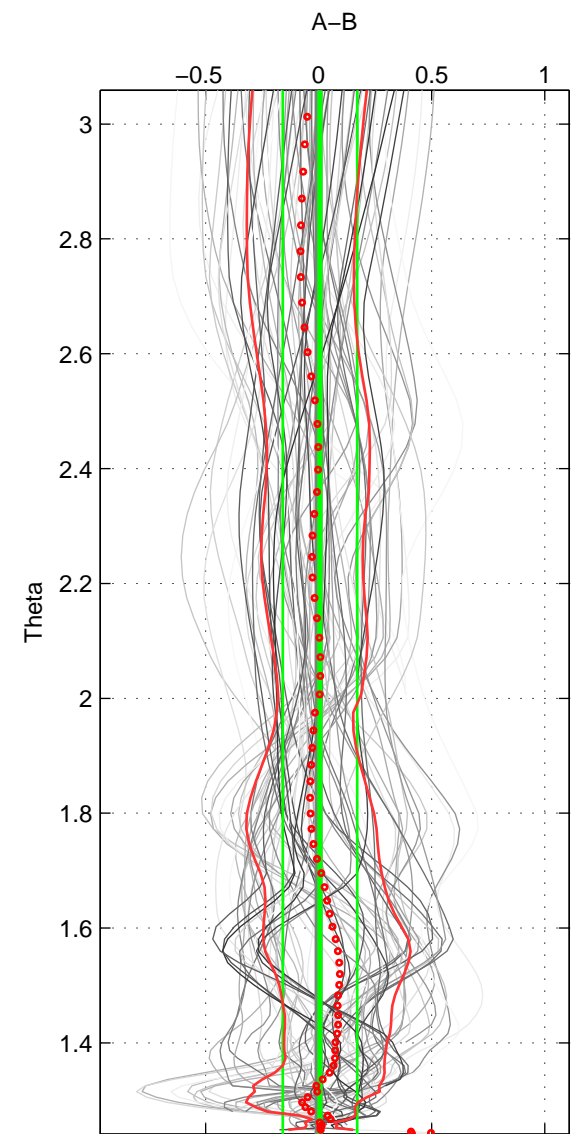

Cruise A (red). Date: Feb 1994 Cruisename: 329-49XK19940216

Cruise B (blue). Date: Jun 1996 Cruisename: 330-49XK19960617

*** "Favourite" values are means of spaces 1 2 3.

	Offset	O.StDev	Ratio	R.Stdev	Rating
SIGMA:	0.020	0.185	1.001	0.005	5
THETA:	0.006	0.165	1.000	0.005	5
DEPTH:	0.062	0.085	1.002	0.002	5
FAV.:	0.030	0.145	1.001	0.004	5

Profiles of A: 9
 Profiles of B: 11
 Diff profs : 71
 WMoffset (A-B): 0.020238
 WMoffset stdev: 0.18484
 WMratio (A/B): 1.0005
 WMratio stdev: 0.0050235

Quality (1-5): 5

Profiles of A: 9
 Profiles of B: 11
 Diff profs : 71
 WMoffset (A-B): 0.0060997
 WMoffset stdev: 0.16492
 WMratio (A/B): 1.0002
 WMratio stdev: 0.004505

Quality (1-5): 5

Profiles of A: 9
 Profiles of B: 11
 Diff profs : 71
 WMoffset (A-B): 0.062282
 WMoffset stdev: 0.085309
 WMratio (A/B): 1.0017
 WMratio stdev: 0.0023727

Quality (1-5): 5