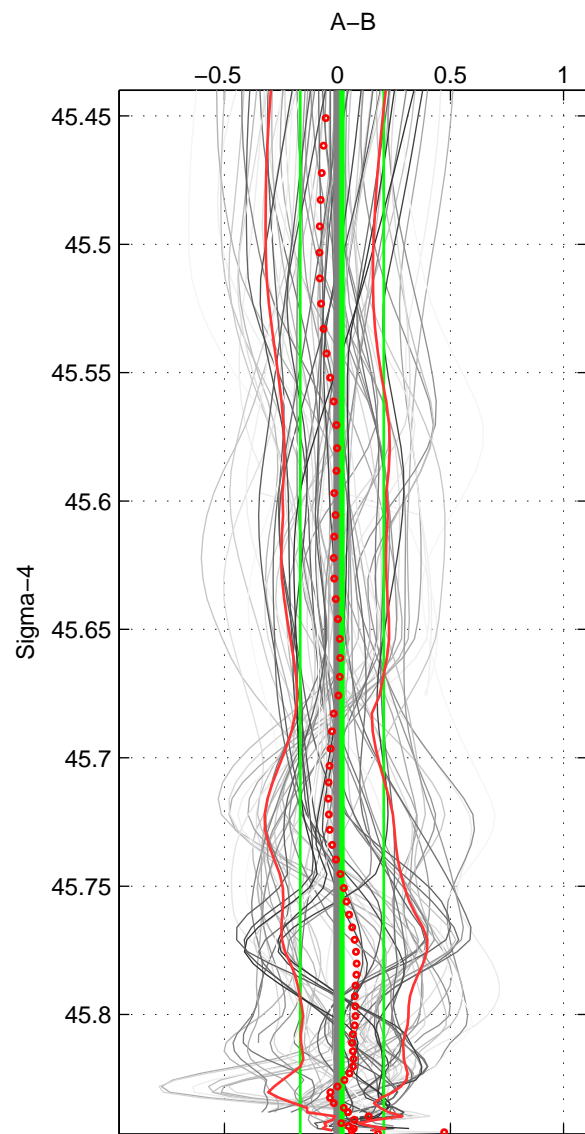

Cruise A (red). Date: Feb 1994 Cruisename: 329-49XK19940216

Cruise B (blue). Date: Jun 1996 Cruisename: 330-49XK19960617

*** "Favourite" values are means of spaces 1 2 3.

	Offset	O.StDev	Ratio	R.Stdev	Rating
SIGMA:	0.020	0.185	1.001	0.005	5
THETA:	0.006	0.165	1.000	0.005	5
DEPTH:	0.062	0.085	1.002	0.002	5
FAV.:	0.030	0.145	1.001	0.004	5

Profiles of A: 9
 Profiles of B: 11
 Diff profs : 71
 WMoffset (A-B): 0.020238
 WMoffset stdev: 0.18484
 WMratio (A/B): 1.0005
 WMratio stdev: 0.0050235

Quality (1-5): 5

Profiles of A: 9
 Profiles of B: 11
 Diff profs : 71
 WMoffset (A-B): 0.0060997
 WMoffset stdev: 0.16492
 WMratio (A/B): 1.0002
 WMratio stdev: 0.004505

Quality (1-5): 5

Profiles of A: 9
 Profiles of B: 11
 Diff profs : 71
 WMoffset (A-B): 0.062282
 WMoffset stdev: 0.085309
 WMratio (A/B): 1.0017
 WMratio stdev: 0.0023727

Quality (1-5): 5