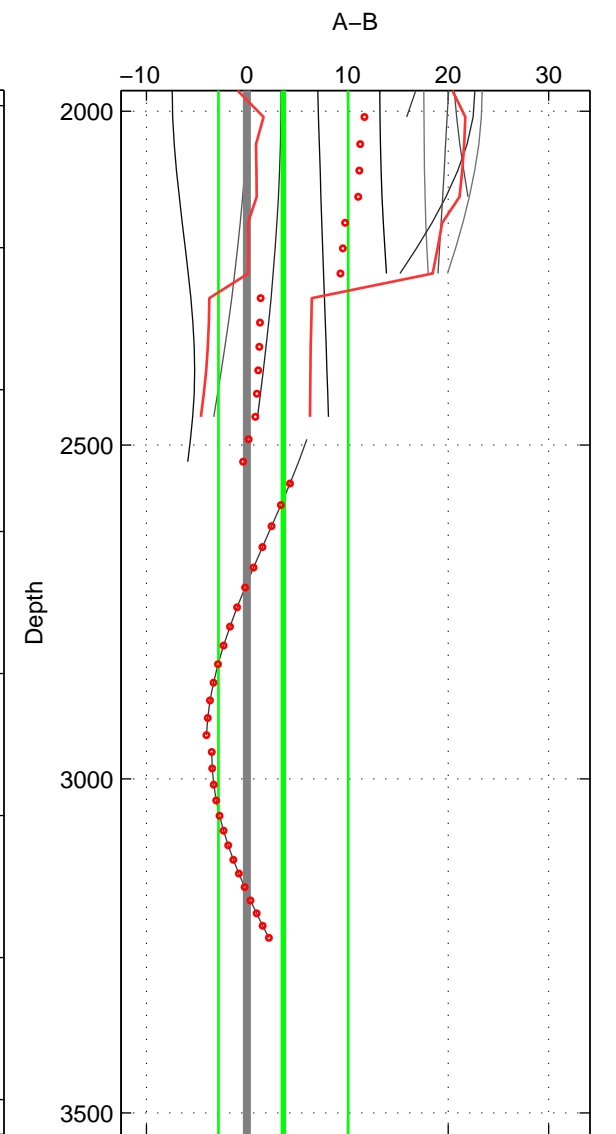

Cruise A (red). Date: Jul 2006 Cruisename: 82-58GS20060721

Cruise B (blue). Date: Aug 1993 Cruisename: 87-58JH19930730

*** "Favourite" values are means of spaces 1 2 3.

	Offset	O.StDev	Ratio	R.Stdev	Rating
SIGMA:	7.902	2.501	1.003	0.001	3
THETA:	14.517	3.632	1.006	0.002	3
DEPTH:	3.620	6.452	1.002	0.003	3
FAV.:	8.680	4.195	1.004	0.002	3

Profiles of A: 20
 Profiles of B: 4
 Diff profs: 17
 WMoffset (A-B): 7.9021
 WMoffset stdev: 2.5007
 WMratio (A/B): 1.0034
 WMratio stdev: 0.0010889

Quality (1-5): 3

Profiles of A: 20
 Profiles of B: 4
 Diff profs: 14
 WMoffset (A-B): 14.5174
 WMoffset stdev: 3.6321
 WMratio (A/B): 1.0063
 WMratio stdev: 0.0015859

Quality (1-5): 3

Profiles of A: 20
 Profiles of B: 4
 Diff profs: 16
 WMoffset (A-B): 3.6203
 WMoffset stdev: 6.4522
 WMratio (A/B): 1.0016
 WMratio stdev: 0.002803

Quality (1-5): 3