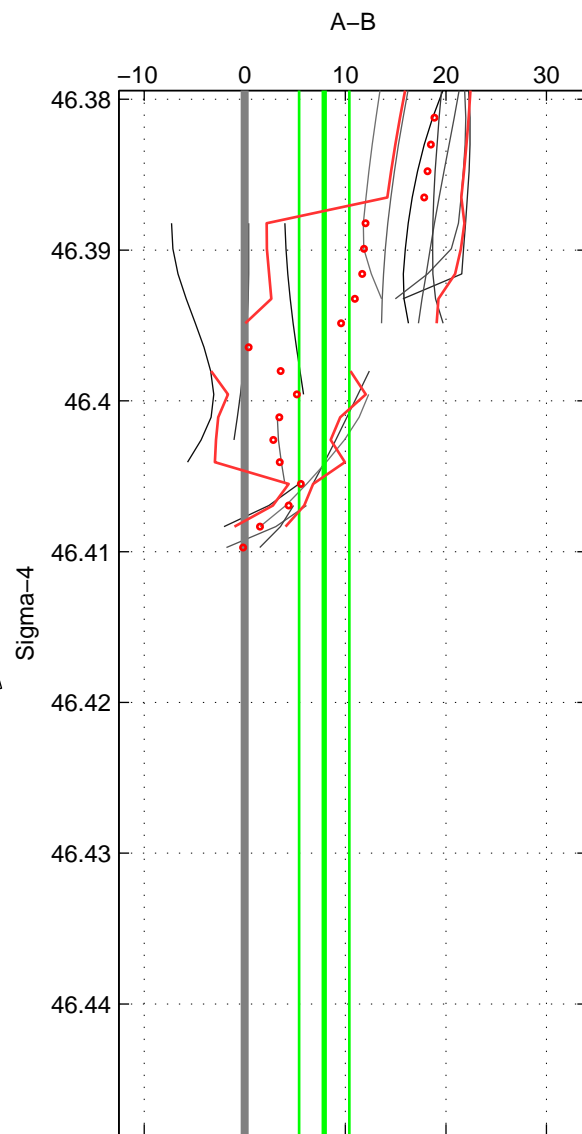

Cruise A (red). Date: Jul 2006 Cruisename: 82-58GS20060721

Cruise B (blue). Date: Aug 1993 Cruisename: 87-58JH19930730

*** "Favourite" values are means of spaces 1 2 3.

	Offset	O.StDev	Ratio	R.Stdev	Rating
SIGMA:	7.902	2.501	1.003	0.001	3
THETA:	14.517	3.632	1.006	0.002	3
DEPTH:	3.620	6.452	1.002	0.003	3
FAV.:	8.680	4.195	1.004	0.002	3

Profiles of A: 20
 Profiles of B: 4
 Diff profs: 17
 WMoffset (A-B): 7.9021
 WMoffset stdev: 2.5007
 WMratio (A/B): 1.0034
 WMratio stdev: 0.0010889

Quality (1-5): 3

Profiles of A: 20
 Profiles of B: 4
 Diff profs: 14
 WMoffset (A-B): 14.5174
 WMoffset stdev: 3.6321
 WMratio (A/B): 1.0063
 WMratio stdev: 0.0015859

Quality (1-5): 3

Profiles of A: 20
 Profiles of B: 4
 Diff profs: 16
 WMoffset (A-B): 3.6203
 WMoffset stdev: 6.4522
 WMratio (A/B): 1.0016
 WMratio stdev: 0.002803

Quality (1-5): 3