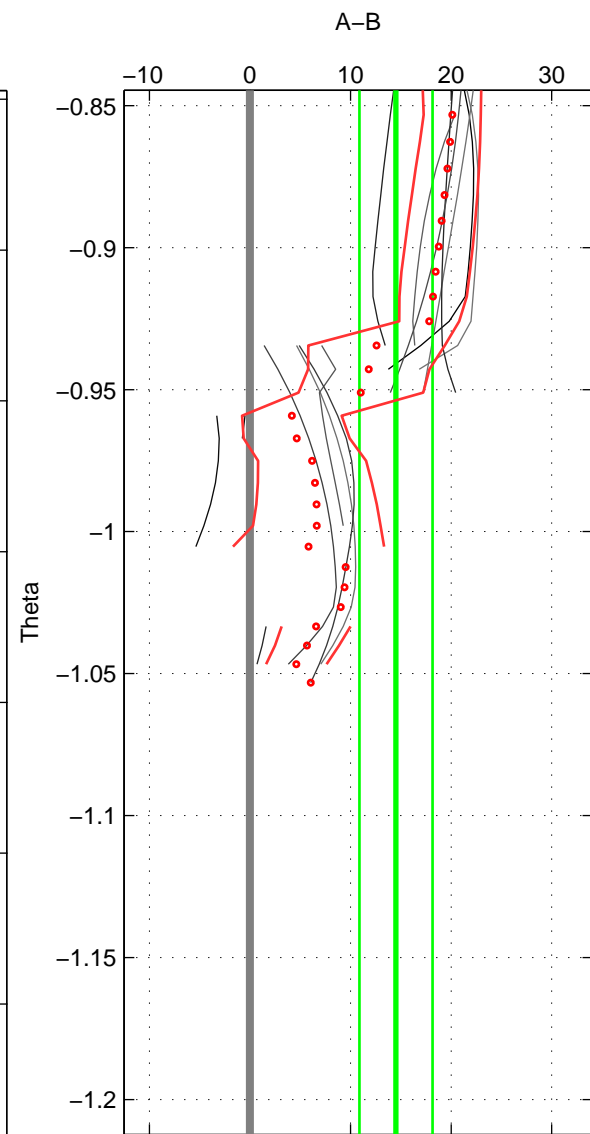

Cruise A (red). Date: Jul 2006 Cruisename: 82-58GS20060721

Cruise B (blue). Date: Aug 1993 Cruisename: 87-58JH19930730

*** "Favourite" values are means of spaces 1 2 3.

	Offset	O.StDev	Ratio	R.Stdev	Rating
SIGMA:	7.902	2.501	1.003	0.001	3
THETA:	14.517	3.632	1.006	0.002	3
DEPTH:	3.620	6.452	1.002	0.003	3
FAV.:	8.680	4.195	1.004	0.002	3

Profiles of A: 20
 Profiles of B: 4
 Diff profs: 17
 WMoffset (A-B): 7.9021
 WMoffset stdev: 2.5007
 WMratio (A/B): 1.0034
 WMratio stdev: 0.0010889

Quality (1-5): 3

Profiles of A: 20
 Profiles of B: 4
 Diff profs: 14
 WMoffset (A-B): 14.5174
 WMoffset stdev: 3.6321
 WMratio (A/B): 1.0063
 WMratio stdev: 0.0015859

Quality (1-5): 3

Profiles of A: 20
 Profiles of B: 4
 Diff profs: 16
 WMoffset (A-B): 3.6203
 WMoffset stdev: 6.4522
 WMratio (A/B): 1.0016
 WMratio stdev: 0.002803

Quality (1-5): 3