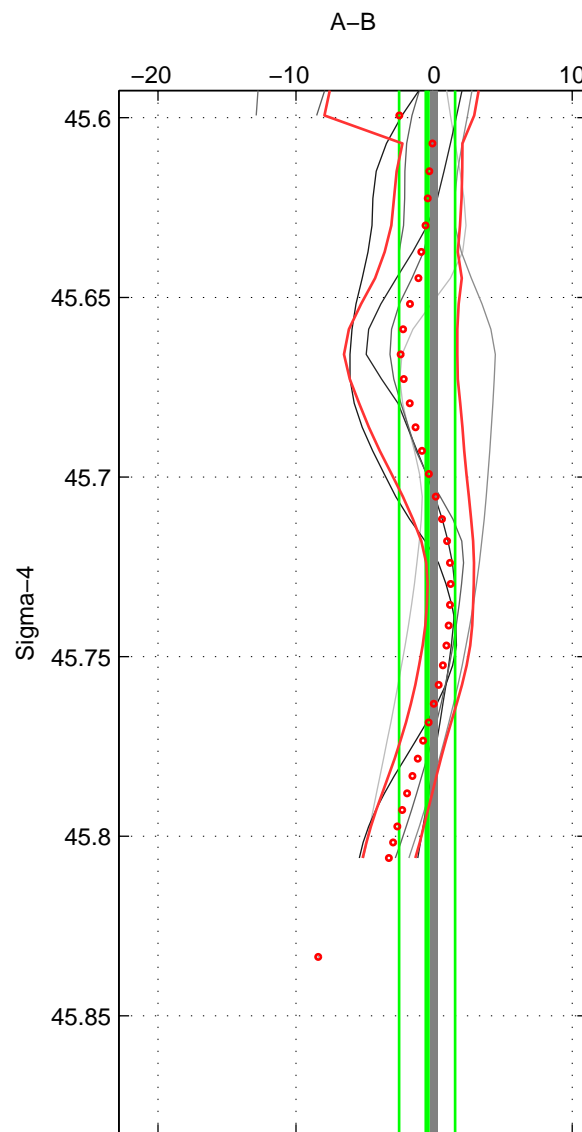

Cruise A (red). Date: Jul 2001 Cruisename: 161-06MT20010717

Cruise B (blue). Date: May 1989 Cruisename: 236-31AN19890420

\*\*\* "Favourite" values are those of space 2.

	Offset	O.StDev	Ratio	R.Stdev	Rating
SIGMA:	-0.506	2.028	1.000	0.001	4
THETA:	-4.700	5.438	0.998	0.002	5
DEPTH:	0.016	0.824	1.000	0.000	3
FAV.:	-4.700	5.438	0.998	0.002	5

Profiles of A: 9  
 Profiles of B: 3  
 Diff profs : 8  
 WMoffset (A-B): -0.5059  
 WMoffset stdev: 2.0278  
 WMratio (A/B): 0.99978  
 WMratio stdev: 0.00087728

Quality (1-5): 4

Profiles of A: 9  
 Profiles of B: 3  
 Diff profs : 8  
 WMoffset (A-B): -4.6995  
 WMoffset stdev: 5.4379  
 WMratio (A/B): 0.99798  
 WMratio stdev: 0.0023271

Quality (1-5): 5

Profiles of A: 9  
 Profiles of B: 3  
 Diff profs : 6  
 WMoffset (A-B): 0.016028  
 WMoffset stdev: 0.82366  
 WMratio (A/B): 1  
 WMratio stdev: 0.00035617

Quality (1-5): 3

Please note that statistics are bad.