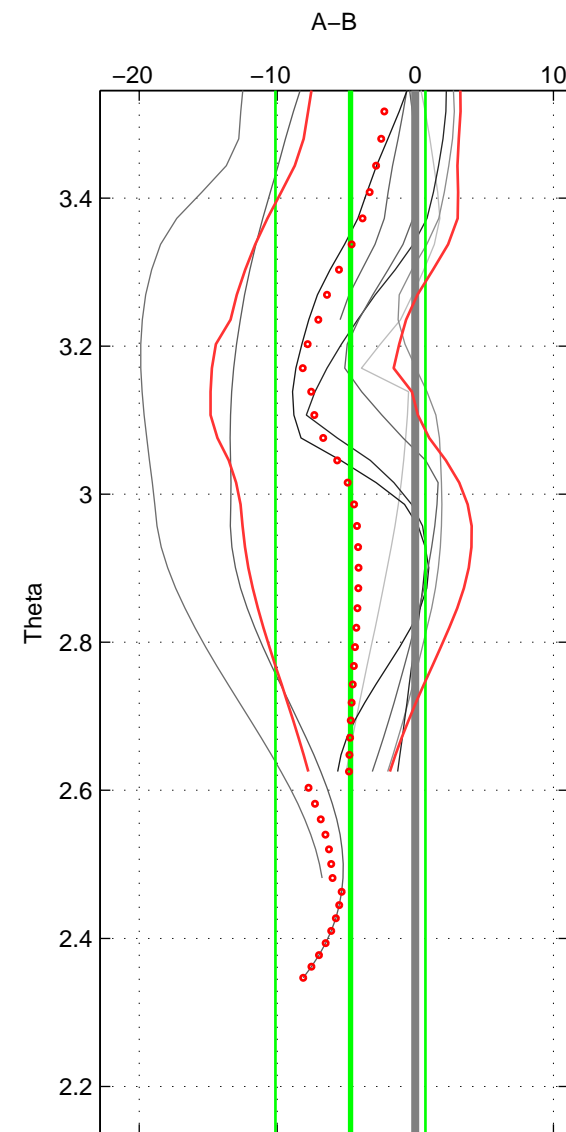

Cruise A (red). Date: Jul 2001 Cruisename: 161-06MT20010717

Cruise B (blue). Date: May 1989 Cruisename: 236-31AN19890420

\*\*\* "Favourite" values are those of space 2.

	Offset	O.StDev	Ratio	R.Stdev	Rating
SIGMA:	-0.506	2.028	1.000	0.001	4
THETA:	-4.700	5.438	0.998	0.002	5
DEPTH:	0.016	0.824	1.000	0.000	3
FAV.:	-4.700	5.438	0.998	0.002	5

Profiles of A: 9  
 Profiles of B: 3  
 Diff profs : 8  
 WMoffset (A-B): -0.5059  
 WMoffset stdev: 2.0278  
 WMratio (A/B): 0.99978  
 WMratio stdev: 0.00087728

Quality (1-5): 4

Profiles of A: 9  
 Profiles of B: 3  
 Diff profs : 8  
 WMoffset (A-B): -4.6995  
 WMoffset stdev: 5.4379  
 WMratio (A/B): 0.99798  
 WMratio stdev: 0.0023271

Quality (1-5): 5

Profiles of A: 9  
 Profiles of B: 3  
 Diff profs : 6  
 WMoffset (A-B): 0.016028  
 WMoffset stdev: 0.82366  
 WMratio (A/B): 1  
 WMratio stdev: 0.00035617

Quality (1-5): 3

Please note that statistics are bad.