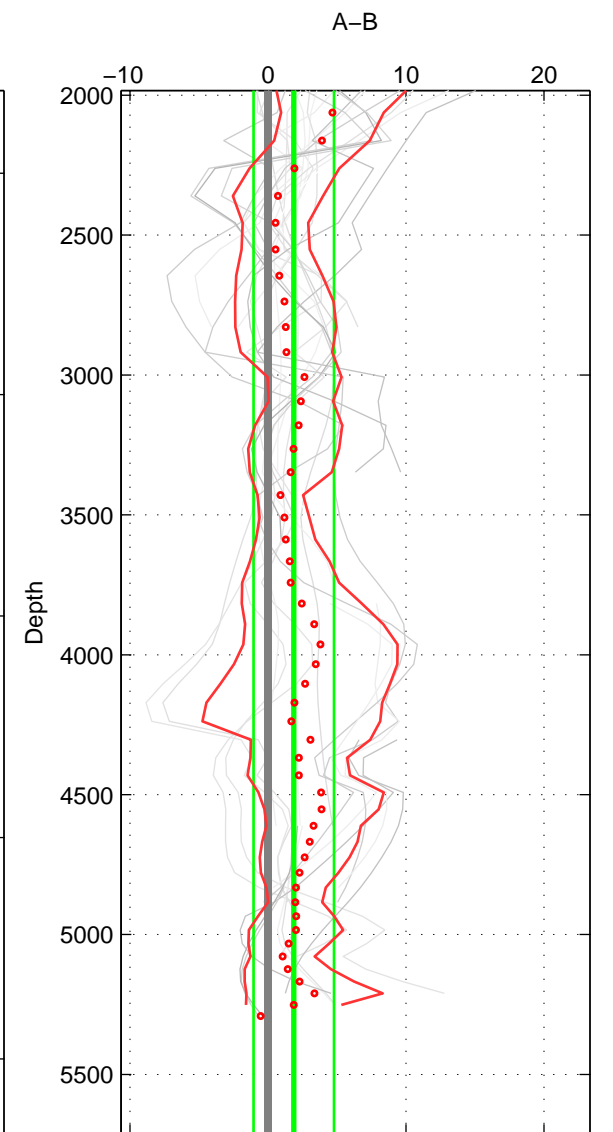

Cruise A (red). Date: Jul 1981 Cruisename: 220-316N19810401

Cruise B (blue). Date: May 2012 Cruisename: 246-33AT20120419

*** "Favourite" values are means of spaces 1 2 3.

	Offset	O.StDev	Ratio	R.Stdev	Rating
SIGMA:	1.348	2.499	1.001	0.001	5
THETA:	2.005	2.485	1.001	0.001	5
DEPTH:	1.875	2.914	1.001	0.001	5
FAV.:	1.743	2.633	1.001	0.001	5

Profiles of A: 7
 Profiles of B: 16
 Diff profs: 19
 WMoffset (A-B): 1.3479
 WMoffset stdev: 2.4993
 WMratio (A/B): 1.0006
 WMratio stdev: 0.0010712

Quality (1-5): 5

Profiles of A: 7
 Profiles of B: 16
 Diff profs: 19
 WMoffset (A-B): 2.0055
 WMoffset stdev: 2.4849
 WMratio (A/B): 1.0009
 WMratio stdev: 0.0010643

Quality (1-5): 5

Profiles of A: 7
 Profiles of B: 16
 Diff profs: 19
 WMoffset (A-B): 1.8748
 WMoffset stdev: 2.9137
 WMratio (A/B): 1.0008
 WMratio stdev: 0.0012482

Quality (1-5): 5