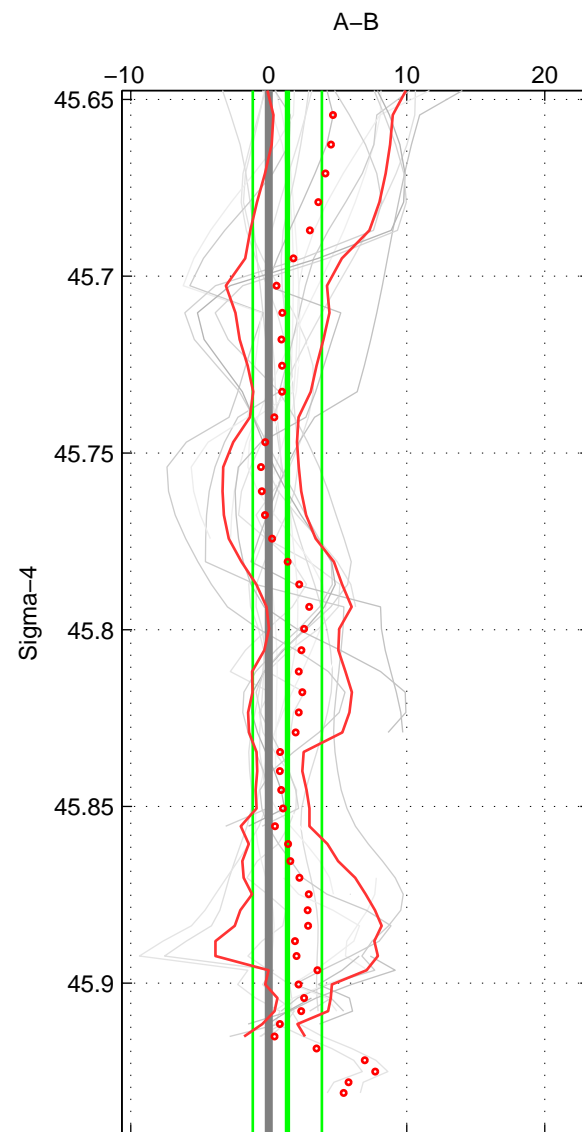

Cruise A (red). Date: Jul 1981 Cruisename: 220-316N19810401

Cruise B (blue). Date: May 2012 Cruisename: 246-33AT20120419

*** "Favourite" values are means of spaces 1 2 3.

	Offset	O.StDev	Ratio	R.Stdev	Rating
SIGMA:	1.348	2.499	1.001	0.001	5
THETA:	2.005	2.485	1.001	0.001	5
DEPTH:	1.875	2.914	1.001	0.001	5
FAV.:	1.743	2.633	1.001	0.001	5

Profiles of A: 7
 Profiles of B: 16
 Diff profs: 19
 WMoffset (A-B): 1.3479
 WMoffset stdev: 2.4993
 WMratio (A/B): 1.0006
 WMratio stdev: 0.0010712

Quality (1-5): 5

Profiles of A: 7
 Profiles of B: 16
 Diff profs: 19
 WMoffset (A-B): 2.0055
 WMoffset stdev: 2.4849
 WMratio (A/B): 1.0009
 WMratio stdev: 0.0010643

Quality (1-5): 5

Profiles of A: 7
 Profiles of B: 16
 Diff profs: 19
 WMoffset (A-B): 1.8748
 WMoffset stdev: 2.9137
 WMratio (A/B): 1.0008
 WMratio stdev: 0.0012482

Quality (1-5): 5