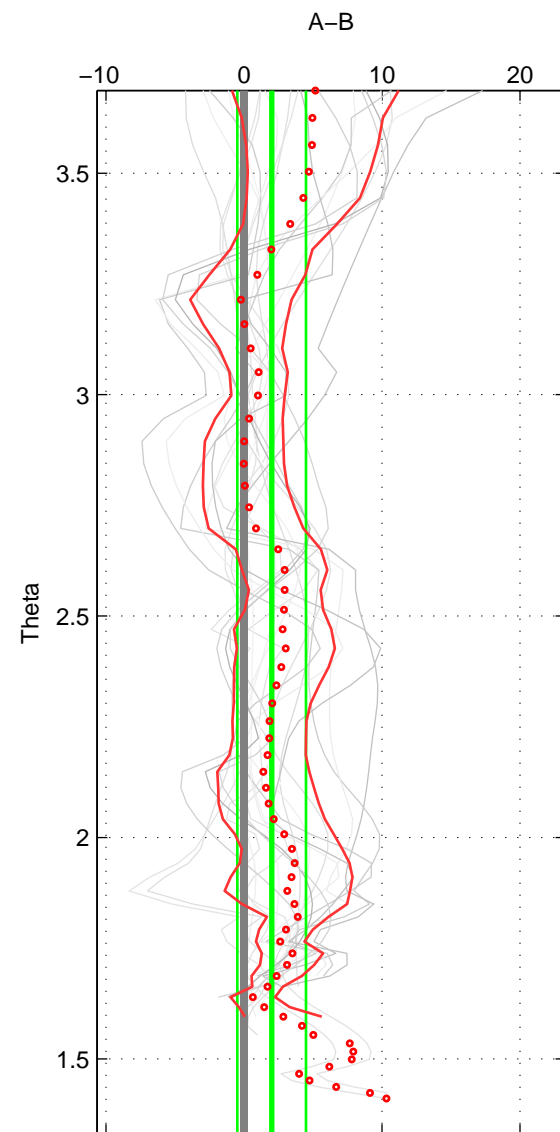

Cruise A (red). Date: Jul 1981 Cruisename: 220-316N19810401

Cruise B (blue). Date: May 2012 Cruisename: 246-33AT20120419

*** "Favourite" values are means of spaces 1 2 3.

	Offset	O.StDev	Ratio	R.Stdev	Rating
SIGMA:	1.348	2.499	1.001	0.001	5
THETA:	2.005	2.485	1.001	0.001	5
DEPTH:	1.875	2.914	1.001	0.001	5
FAV.:	1.743	2.633	1.001	0.001	5

Profiles of A: 7
 Profiles of B: 16
 Diff profs: 19
 WMoffset (A-B): 1.3479
 WMoffset stdev: 2.4993
 WMratio (A/B): 1.0006
 WMratio stdev: 0.0010712

Quality (1-5): 5

Profiles of A: 7
 Profiles of B: 16
 Diff profs: 19
 WMoffset (A-B): 2.0055
 WMoffset stdev: 2.4849
 WMratio (A/B): 1.0009
 WMratio stdev: 0.0010643

Quality (1-5): 5

Profiles of A: 7
 Profiles of B: 16
 Diff profs: 19
 WMoffset (A-B): 1.8748
 WMoffset stdev: 2.9137
 WMratio (A/B): 1.0008
 WMratio stdev: 0.0012482

Quality (1-5): 5