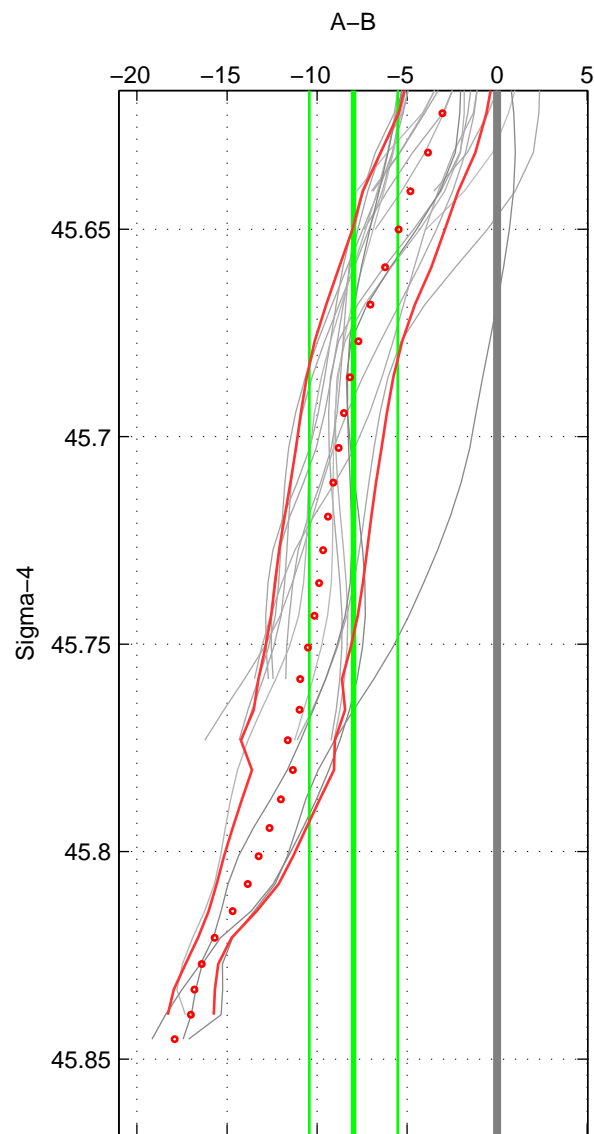

Cruise A (red). Date: May 1993 Cruisename: 204-29CS19930510
 Cruise B (blue). Date: Jun 2008 Cruisename: 276-35TH20080610

*** "Favourite" values are those of space 2.

	Offset	O.StDev	Ratio	R.Stdev	Rating
SIGMA:	-7.971	2.452	0.997	0.001	3
THETA:	-7.189	2.588	0.997	0.001	4
DEPTH:	-10.635	1.486	0.995	0.001	3
FAV.:	-7.189	2.588	0.997	0.001	4

Profiles of A: 6
 Profiles of B: 5
 Diff profs : 22
 WMoffset (A-B): -7.9709
 WMoffset stdev: 2.452
 WMratio (A/B): 0.99658
 WMratio stdev: 0.0010499

Quality (1-5): 3

Profiles of A: 6
 Profiles of B: 5
 Diff profs : 22
 WMoffset (A-B): -7.1889
 WMoffset stdev: 2.5876
 WMratio (A/B): 0.99691
 WMratio stdev: 0.0011093

Quality (1-5): 4

Profiles of A: 12
 Profiles of B: 5
 Diff profs : 47
 WMoffset (A-B): -10.6347
 WMoffset stdev: 1.4862
 WMratio (A/B): 0.99545
 WMratio stdev: 0.00063166

Quality (1-5): 3