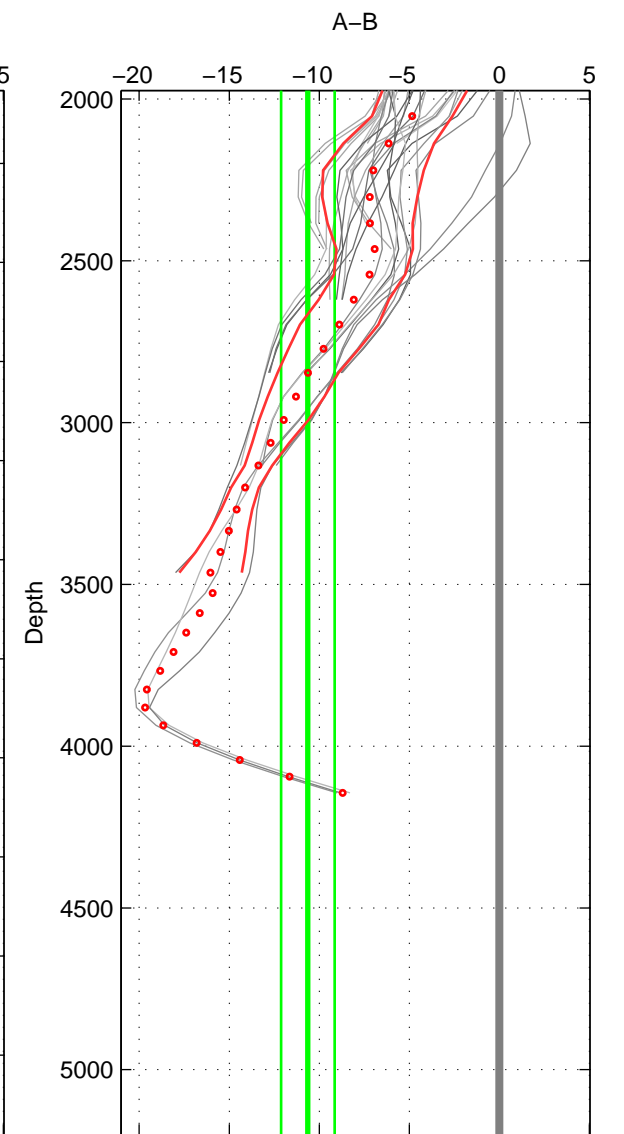

Cruise A (red). Date: May 1993 Cruisename: 204-29CS19930510
 Cruise B (blue). Date: Jun 2008 Cruisename: 276-35TH20080610

*** "Favourite" values are those of space 2.

	Offset	O.StDev	Ratio	R.Stdev	Rating
SIGMA:	-7.971	2.452	0.997	0.001	3
THETA:	-7.189	2.588	0.997	0.001	4
DEPTH:	-10.635	1.486	0.995	0.001	3
FAV.:	-7.189	2.588	0.997	0.001	4

Profiles of A: 6
 Profiles of B: 5
 Diff profs : 22
 WMoffset (A-B): -7.9709
 WMoffset stdev: 2.452
 WMratio (A/B): 0.99658
 WMratio stdev: 0.0010499

Quality (1-5): 3

Profiles of A: 6
 Profiles of B: 5
 Diff profs : 22
 WMoffset (A-B): -7.1889
 WMoffset stdev: 2.5876
 WMratio (A/B): 0.99691
 WMratio stdev: 0.0011093

Quality (1-5): 4

Profiles of A: 12
 Profiles of B: 5
 Diff profs : 47
 WMoffset (A-B): -10.6347
 WMoffset stdev: 1.4862
 WMratio (A/B): 0.99545
 WMratio stdev: 0.00063166

Quality (1-5): 3