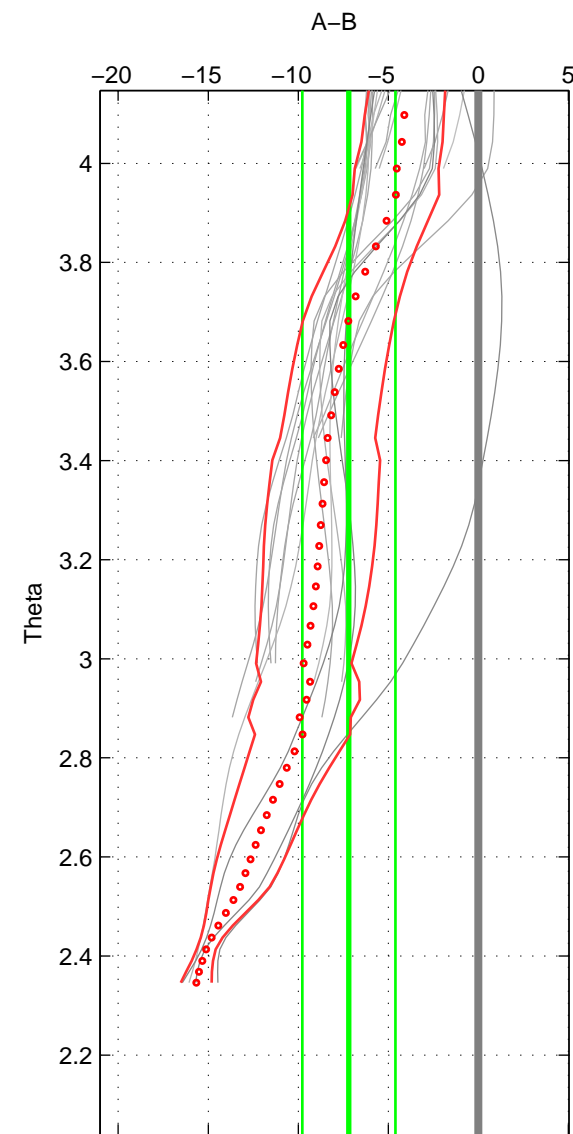

Cruise A (red). Date: May 1993 Cruisename: 204-29CS19930510
 Cruise B (blue). Date: Jun 2008 Cruisename: 276-35TH20080610

*** "Favourite" values are those of space 2.

	Offset	O.StDev	Ratio	R.Stdev	Rating
SIGMA:	-7.971	2.452	0.997	0.001	3
THETA:	-7.189	2.588	0.997	0.001	4
DEPTH:	-10.635	1.486	0.995	0.001	3
FAV.:	-7.189	2.588	0.997	0.001	4

Profiles of A: 6
 Profiles of B: 5
 Diff profs : 22
 WMoffset (A-B): -7.9709
 WMoffset stdev: 2.452
 WMratio (A/B): 0.99658
 WMratio stdev: 0.0010499

Quality (1-5): 3

Profiles of A: 6
 Profiles of B: 5
 Diff profs : 22
 WMoffset (A-B): -7.1889
 WMoffset stdev: 2.5876
 WMratio (A/B): 0.99691
 WMratio stdev: 0.0011093

Quality (1-5): 4

Profiles of A: 12
 Profiles of B: 5
 Diff profs : 47
 WMoffset (A-B): -10.6347
 WMoffset stdev: 1.4862
 WMratio (A/B): 0.99545
 WMratio stdev: 0.00063166

Quality (1-5): 3