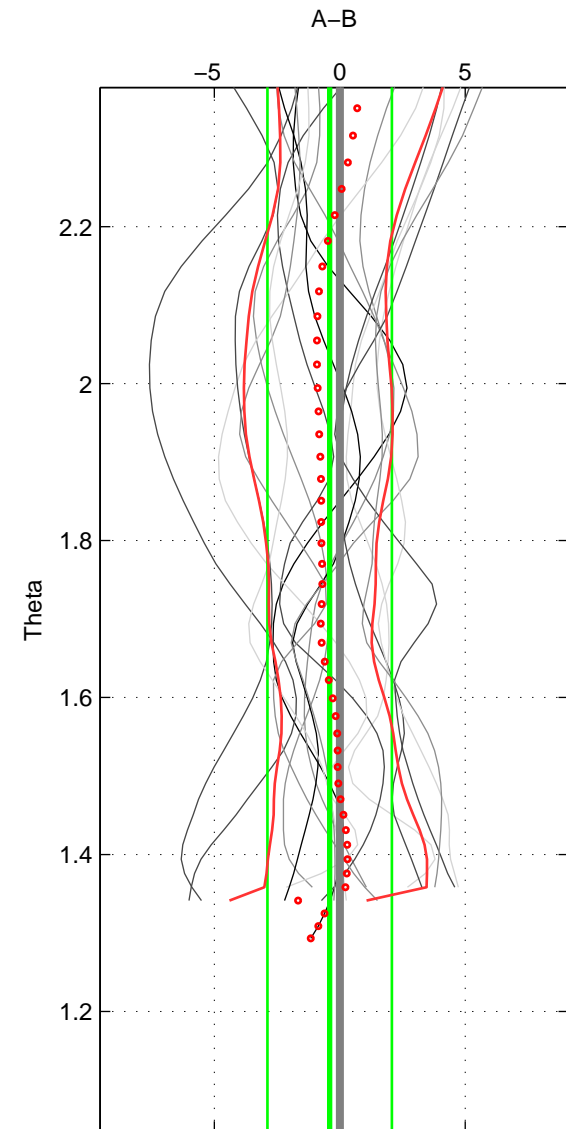

Cruise A (red). Date: Jul 2001 Cruisename: 575-49HO20010710

Cruise B (blue). Date: Mar 2003 Cruisename: 597-49NZ20030220

*** "Favourite" values are means of spaces 1 2.

	Offset	O.StDev	Ratio	R.Stdev	Rating
SIGMA:	-0.346	2.491	1.000	0.001	4
THETA:	-0.405	2.479	1.000	0.001	4
DEPTH:	-0.880	2.147	1.000	0.001	3
FAV. :	-0.375	2.485	1.000	0.001	4

Profiles of A: 6
 Profiles of B: 8
 Diff profs : 16
 WMoffset (A-B): -0.34554
 WMoffset stdev: 2.4908
 WMratio (A/B): 0.99986
 WMratio stdev: 0.0010351

Quality (1-5): 4

Profiles of A: 6
 Profiles of B: 8
 Diff profs : 16
 WMoffset (A-B): -0.40532
 WMoffset stdev: 2.479
 WMratio (A/B): 0.99983
 WMratio stdev: 0.0010299

Quality (1-5): 4

Profiles of A: 6
 Profiles of B: 8
 Diff profs : 16
 WMoffset (A-B): -0.87959
 WMoffset stdev: 2.1466
 WMratio (A/B): 0.99964
 WMratio stdev: 0.00089099

Quality (1-5): 3