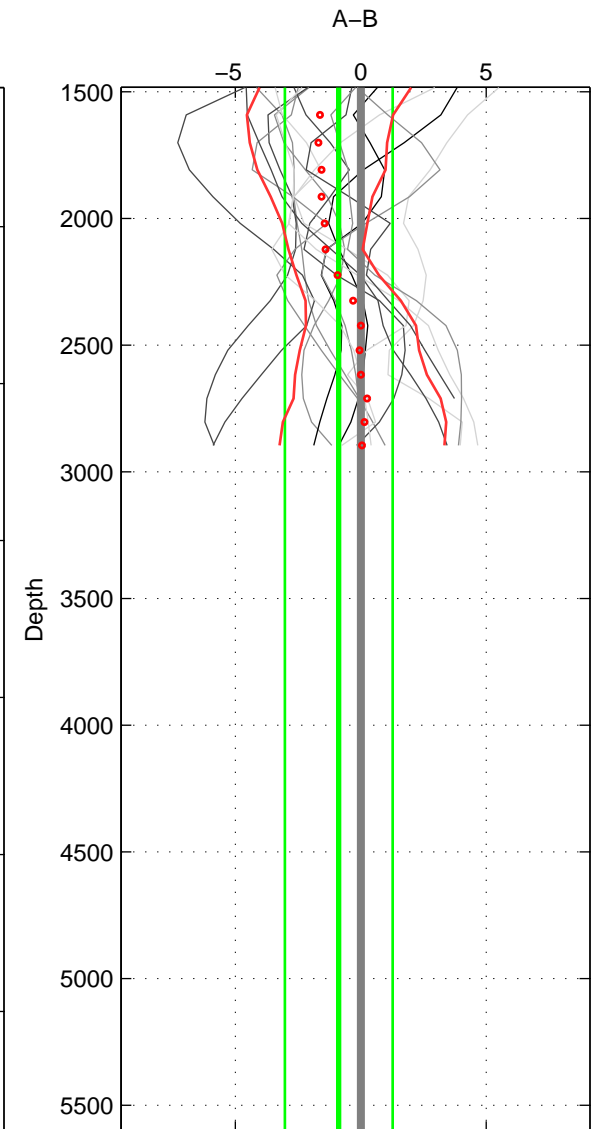

Cruise A (red). Date: Jul 2001 Cruisename: 575-49HO20010710

Cruise B (blue). Date: Mar 2003 Cruisename: 597-49NZ20030220

*** "Favourite" values are means of spaces 1 2.

	Offset	O.StDev	Ratio	R.Stdev	Rating
SIGMA:	-0.346	2.491	1.000	0.001	4
THETA:	-0.405	2.479	1.000	0.001	4
DEPTH:	-0.880	2.147	1.000	0.001	3
FAV. :	-0.375	2.485	1.000	0.001	4

Profiles of A: 6
 Profiles of B: 8
 Diff profs : 16
 WMoffset (A-B): -0.34554
 WMoffset stdev: 2.4908
 WMratio (A/B): 0.99986
 WMratio stdev: 0.0010351

Quality (1-5): 4

Profiles of A: 6
 Profiles of B: 8
 Diff profs : 16
 WMoffset (A-B): -0.40532
 WMoffset stdev: 2.479
 WMratio (A/B): 0.99983
 WMratio stdev: 0.0010299

Quality (1-5): 4

Profiles of A: 6
 Profiles of B: 8
 Diff profs : 16
 WMoffset (A-B): -0.87959
 WMoffset stdev: 2.1466
 WMratio (A/B): 0.99964
 WMratio stdev: 0.00089099

Quality (1-5): 3