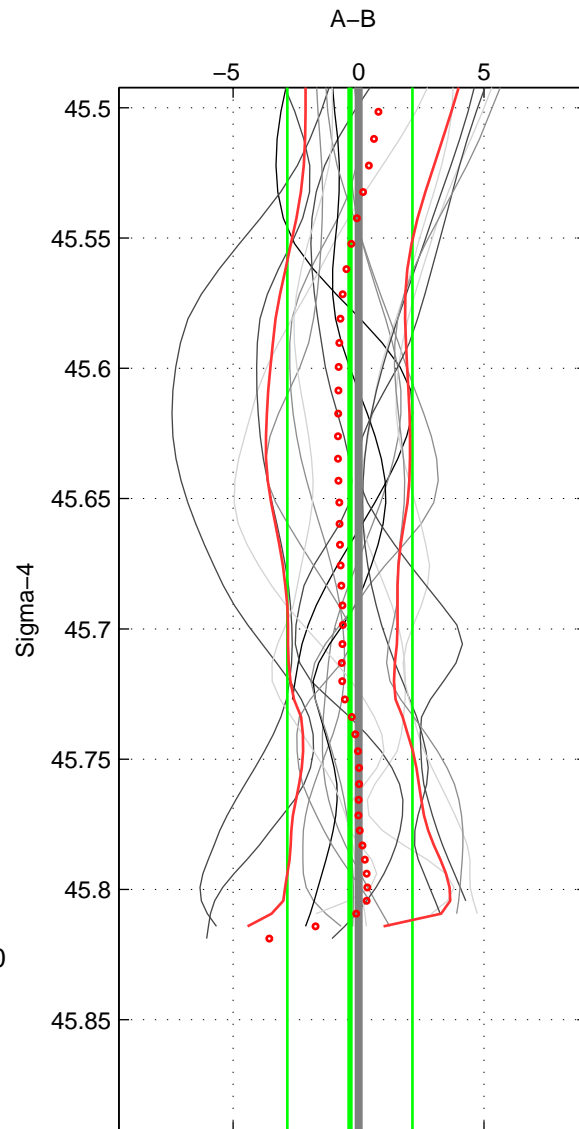

Cruise A (red). Date: Jul 2001 Cruisename: 575-49HO20010710

Cruise B (blue). Date: Mar 2003 Cruisename: 597-49NZ20030220

*** "Favourite" values are means of spaces 1 2.

	Offset	O.StDev	Ratio	R.Stdev	Rating
SIGMA:	-0.346	2.491	1.000	0.001	4
THETA:	-0.405	2.479	1.000	0.001	4
DEPTH:	-0.880	2.147	1.000	0.001	3
FAV. :	-0.375	2.485	1.000	0.001	4

Profiles of A: 6
 Profiles of B: 8
 Diff profs : 16
 WMoffset (A-B): -0.34554
 WMoffset stdev: 2.4908
 WMratio (A/B): 0.99986
 WMratio stdev: 0.0010351

Quality (1-5): 4

Profiles of A: 6
 Profiles of B: 8
 Diff profs : 16
 WMoffset (A-B): -0.40532
 WMoffset stdev: 2.479
 WMratio (A/B): 0.99983
 WMratio stdev: 0.0010299

Quality (1-5): 4

Profiles of A: 6
 Profiles of B: 8
 Diff profs : 16
 WMoffset (A-B): -0.87959
 WMoffset stdev: 2.1466
 WMratio (A/B): 0.99964
 WMratio stdev: 0.00089099

Quality (1-5): 3