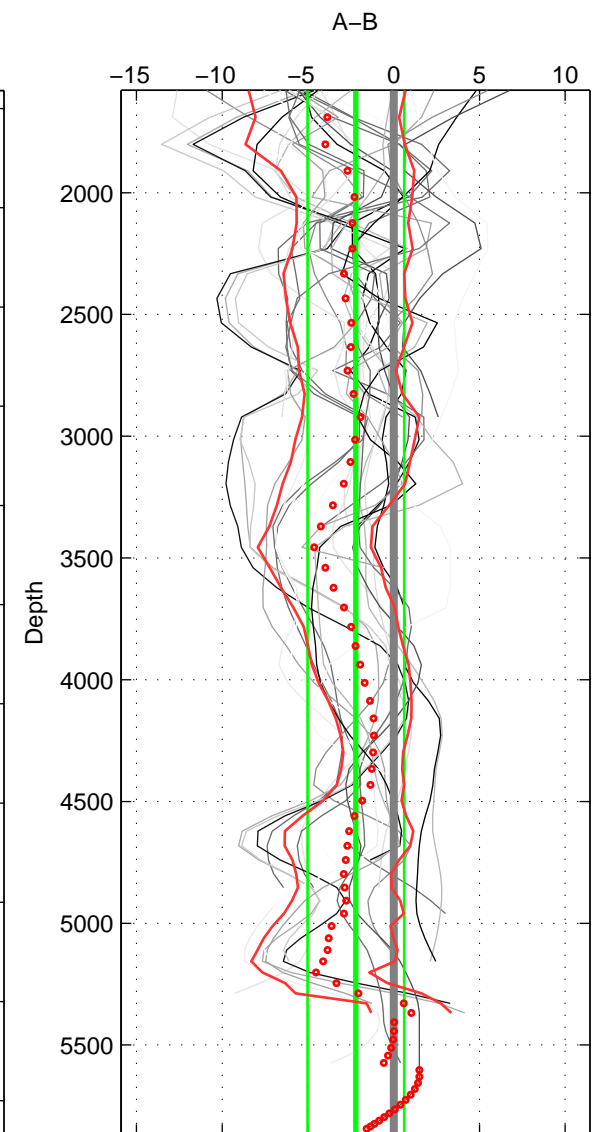

Cruise A (red). Date: Aug 2004 Cruisename: 601-49NZ20040807

Cruise B (blue). Date: Oct 2008 Cruisename: 615-49NZ20081011

\*\*\* "Favourite" values are means of spaces 1 2 3.

	Offset	O.StDev	Ratio	R.Stdev	Rating
SIGMA:	-2.666	3.017	0.999	0.001	5
THETA:	-2.704	2.921	0.999	0.001	5
DEPTH:	-2.207	2.821	0.999	0.001	5
FAV. :	-2.525	2.920	0.999	0.001	5

Profiles of A: 15  
 Profiles of B: 11  
 Diff profs : 27  
 WMoffset (A-B): -2.6658  
 WMoffset stdev: 3.0168  
 WMratio (A/B): 0.9989  
 WMratio stdev: 0.0012505

Quality (1-5): 5

Profiles of A: 15  
 Profiles of B: 11  
 Diff profs : 27  
 WMoffset (A-B): -2.7036  
 WMoffset stdev: 2.9209  
 WMratio (A/B): 0.99888  
 WMratio stdev: 0.0012107

Quality (1-5): 5

Profiles of A: 15  
 Profiles of B: 11  
 Diff profs : 27  
 WMoffset (A-B): -2.2066  
 WMoffset stdev: 2.8211  
 WMratio (A/B): 0.99909  
 WMratio stdev: 0.001169

Quality (1-5): 5