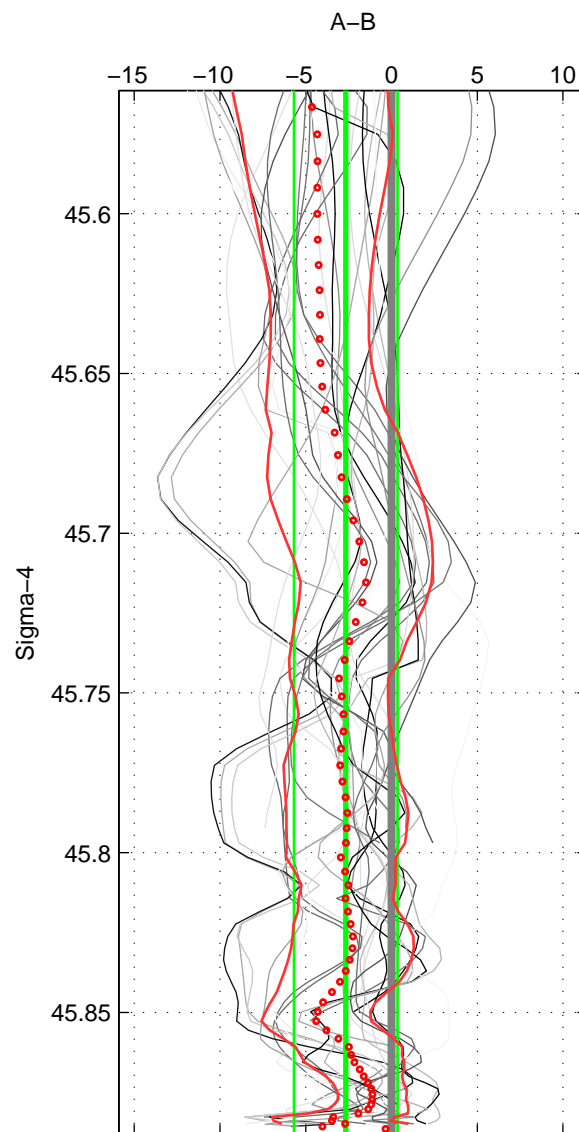

Cruise A (red). Date: Aug 2004 Cruisename: 601-49NZ20040807

Cruise B (blue). Date: Oct 2008 Cruisename: 615-49NZ20081011

\*\*\* "Favourite" values are means of spaces 1 2 3.

	Offset	O.StDev	Ratio	R.Stdev	Rating
SIGMA:	-2.666	3.017	0.999	0.001	5
THETA:	-2.704	2.921	0.999	0.001	5
DEPTH:	-2.207	2.821	0.999	0.001	5
FAV. :	-2.525	2.920	0.999	0.001	5

Profiles of A: 15  
 Profiles of B: 11  
 Diff profs : 27  
 WMoffset (A-B): -2.6658  
 WMoffset stdev: 3.0168  
 WMratio (A/B): 0.9989  
 WMratio stdev: 0.0012505

Quality (1-5): 5

Profiles of A: 15  
 Profiles of B: 11  
 Diff profs : 27  
 WMoffset (A-B): -2.7036  
 WMoffset stdev: 2.9209  
 WMratio (A/B): 0.99888  
 WMratio stdev: 0.0012107

Quality (1-5): 5

Profiles of A: 15  
 Profiles of B: 11  
 Diff profs : 27  
 WMoffset (A-B): -2.2066  
 WMoffset stdev: 2.8211  
 WMratio (A/B): 0.99909  
 WMratio stdev: 0.001169

Quality (1-5): 5