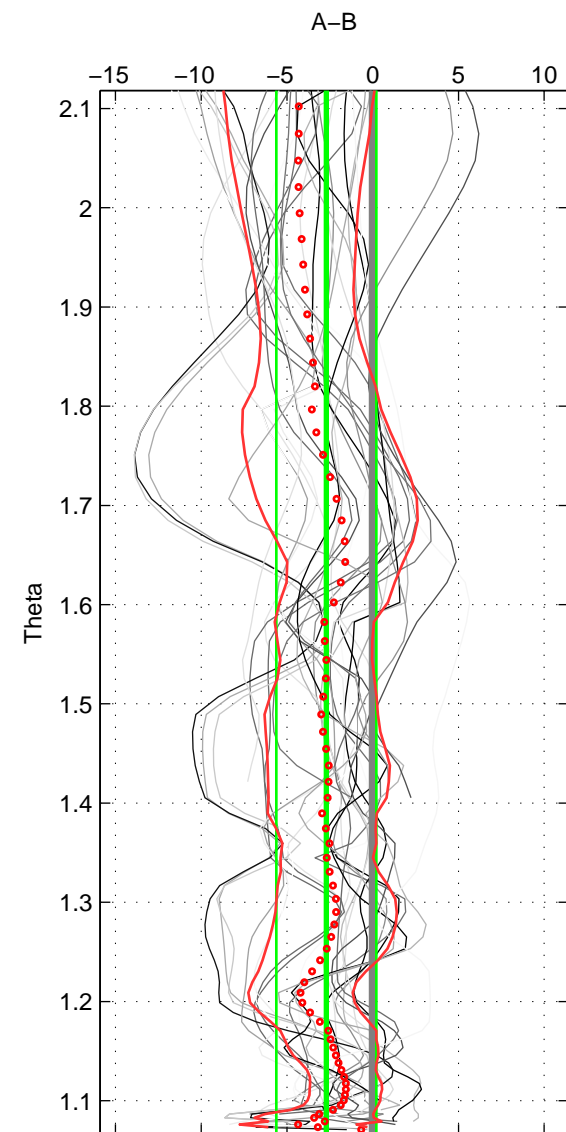

Cruise A (red). Date: Aug 2004 Cruisename: 601-49NZ20040807

Cruise B (blue). Date: Oct 2008 Cruisename: 615-49NZ20081011

\*\*\* "Favourite" values are means of spaces 1 2 3.

	Offset	O.StDev	Ratio	R.Stdev	Rating
SIGMA:	-2.666	3.017	0.999	0.001	5
THETA:	-2.704	2.921	0.999	0.001	5
DEPTH:	-2.207	2.821	0.999	0.001	5
FAV. :	-2.525	2.920	0.999	0.001	5

Profiles of A: 15  
 Profiles of B: 11  
 Diff profs : 27  
 WMoffset (A-B): -2.6658  
 WMoffset stdev: 3.0168  
 WMratio (A/B): 0.9989  
 WMratio stdev: 0.0012505

Quality (1-5): 5

Profiles of A: 15  
 Profiles of B: 11  
 Diff profs : 27  
 WMoffset (A-B): -2.7036  
 WMoffset stdev: 2.9209  
 WMratio (A/B): 0.99888  
 WMratio stdev: 0.0012107

Quality (1-5): 5

Profiles of A: 15  
 Profiles of B: 11  
 Diff profs : 27  
 WMoffset (A-B): -2.2066  
 WMoffset stdev: 2.8211  
 WMratio (A/B): 0.99909  
 WMratio stdev: 0.001169

Quality (1-5): 5