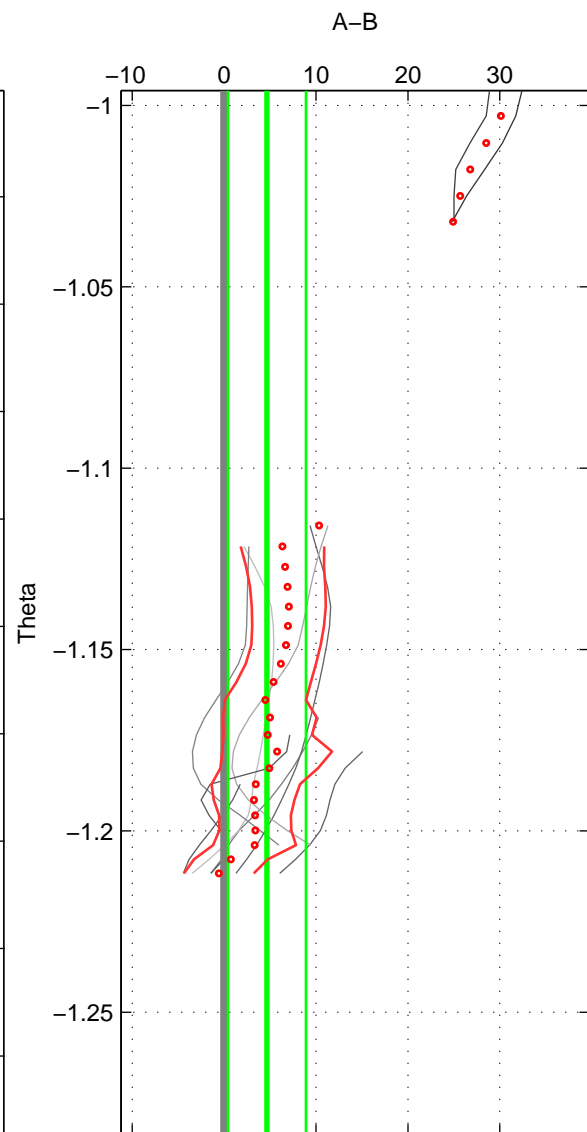

Cruise A (red). Date: Mar 1982 Cruisename: 23-18HU19820228

Cruise B (blue). Date: Aug 1993 Cruisename: 87-58JH19930730

*** "Favourite" values are means of spaces 1 2 3.

	Offset	O.StDev	Ratio	R.Stdev	Rating
SIGMA:	7.046	3.791	1.003	0.002	3
THETA:	4.654	4.249	1.002	0.002	3
DEPTH:	8.763	3.766	1.004	0.002	3
FAV.:	6.821	3.935	1.003	0.002	3

Profiles of A: 21
 Profiles of B: 3
 Diff profs : 10
 WMoffset (A-B): 7.0461
 WMoffset stdev: 3.7914
 WMratio (A/B): 1.0031
 WMratio stdev: 0.0016481

Quality (1-5): 3

Profiles of A: 21
 Profiles of B: 3
 Diff profs : 10
 WMoffset (A-B): 4.6538
 WMoffset stdev: 4.2488
 WMratio (A/B): 1.002
 WMratio stdev: 0.0018449

Quality (1-5): 3

Profiles of A: 21
 Profiles of B: 3
 Diff profs : 10
 WMoffset (A-B): 8.7627
 WMoffset stdev: 3.766
 WMratio (A/B): 1.0038
 WMratio stdev: 0.0016374

Quality (1-5): 3