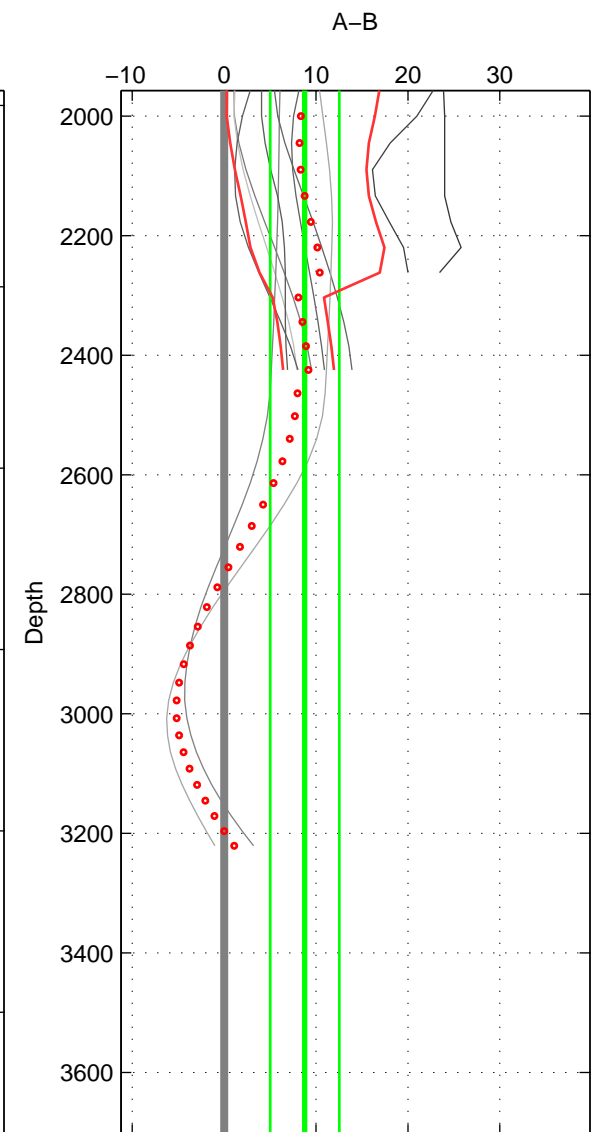

Cruise A (red). Date: Mar 1982 Cruisename: 23-18HU19820228

Cruise B (blue). Date: Aug 1993 Cruisename: 87-58JH19930730

*** "Favourite" values are means of spaces 1 2 3.

	Offset	O.StDev	Ratio	R.Stdev	Rating
SIGMA:	7.046	3.791	1.003	0.002	3
THETA:	4.654	4.249	1.002	0.002	3
DEPTH:	8.763	3.766	1.004	0.002	3
FAV.:	6.821	3.935	1.003	0.002	3

Profiles of A: 21
 Profiles of B: 3
 Diff profs : 10
 WMoffset (A-B): 7.0461
 WMoffset stdev: 3.7914
 WMratio (A/B): 1.0031
 WMratio stdev: 0.0016481

Quality (1-5): 3

Profiles of A: 21
 Profiles of B: 3
 Diff profs : 10
 WMoffset (A-B): 4.6538
 WMoffset stdev: 4.2488
 WMratio (A/B): 1.002
 WMratio stdev: 0.0018449

Quality (1-5): 3

Profiles of A: 21
 Profiles of B: 3
 Diff profs : 10
 WMoffset (A-B): 8.7627
 WMoffset stdev: 3.766
 WMratio (A/B): 1.0038
 WMratio stdev: 0.0016374

Quality (1-5): 3