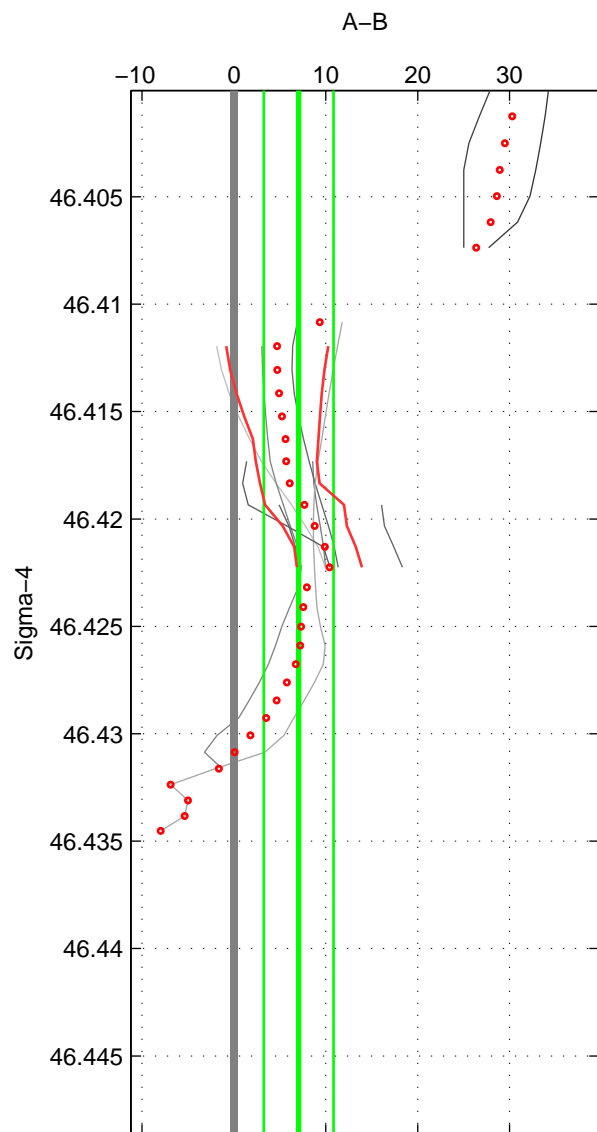

Cruise A (red). Date: Mar 1982 Cruisename: 23-18HU19820228

Cruise B (blue). Date: Aug 1993 Cruisename: 87-58JH19930730

*** "Favourite" values are means of spaces 1 2 3.

	Offset	O.StDev	Ratio	R.Stdev	Rating
SIGMA:	7.046	3.791	1.003	0.002	3
THETA:	4.654	4.249	1.002	0.002	3
DEPTH:	8.763	3.766	1.004	0.002	3
FAV.:	6.821	3.935	1.003	0.002	3

Profiles of A: 21
 Profiles of B: 3
 Diff profs : 10
 WMoffset (A-B): 7.0461
 WMoffset stdev: 3.7914
 WMratio (A/B): 1.0031
 WMratio stdev: 0.0016481

Quality (1-5): 3

Profiles of A: 21
 Profiles of B: 3
 Diff profs : 10
 WMoffset (A-B): 4.6538
 WMoffset stdev: 4.2488
 WMratio (A/B): 1.002
 WMratio stdev: 0.0018449

Quality (1-5): 3

Profiles of A: 21
 Profiles of B: 3
 Diff profs : 10
 WMoffset (A-B): 8.7627
 WMoffset stdev: 3.766
 WMratio (A/B): 1.0038
 WMratio stdev: 0.0016374

Quality (1-5): 3