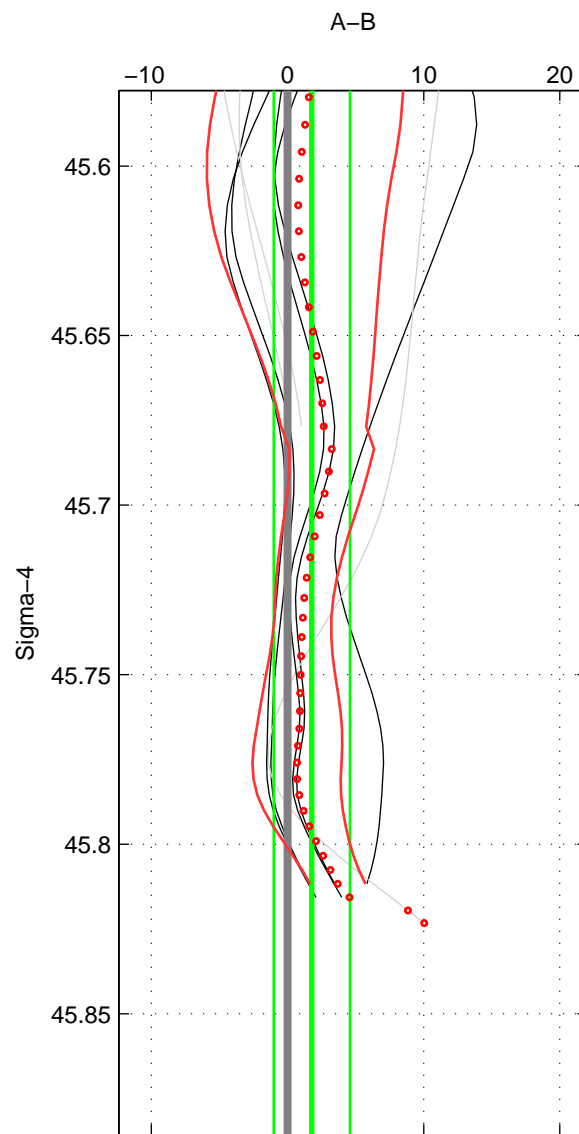

Cruise A (red). Date: Aug 1999 Cruisename: 570-49HO19990719

Cruise B (blue). Date: Jun 2001 Cruisename: 591-49NZ20010604

*** "Favourite" values are means of spaces 1 2 3.

	Offset	O.StDev	Ratio	R.Stdev	Rating
SIGMA:	1.788	2.806	1.001	0.001	2
THETA:	1.618	2.434	1.001	0.001	2
DEPTH:	1.546	2.898	1.001	0.001	2
FAV.:	1.651	2.713	1.001	0.001	2

Profiles of A: 4
 Profiles of B: 4
 Diff profs : 8
 WMoffset (A-B): 1.7878
 WMoffset stdev: 2.8064
 WMratio (A/B): 1.0007
 WMratio stdev: 0.0011641

Quality (1-5): 2

Profiles of A: 4
 Profiles of B: 4
 Diff profs : 8
 WMoffset (A-B): 1.6183
 WMoffset stdev: 2.4344
 WMratio (A/B): 1.0007
 WMratio stdev: 0.0010096

Quality (1-5): 2

Profiles of A: 4
 Profiles of B: 4
 Diff profs : 8
 WMoffset (A-B): 1.5461
 WMoffset stdev: 2.8984
 WMratio (A/B): 1.0006
 WMratio stdev: 0.0012018

Quality (1-5): 2