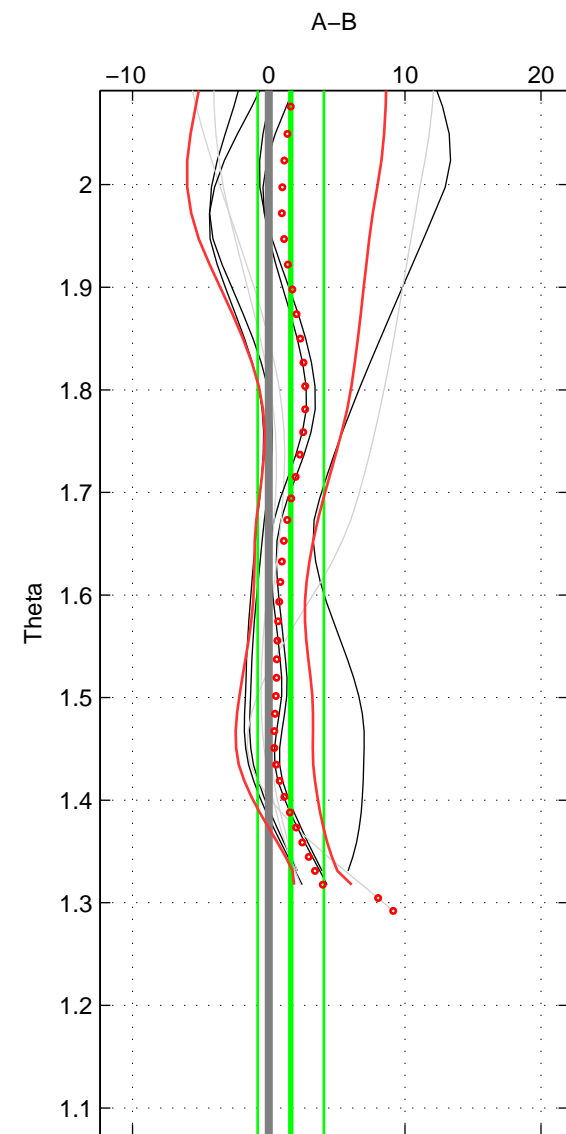

Cruise A (red). Date: Aug 1999 Cruisename: 570-49HO19990719

Cruise B (blue). Date: Jun 2001 Cruisename: 591-49NZ20010604

*** "Favourite" values are means of spaces 1 2 3.

	Offset	O.StDev	Ratio	R.Stdev	Rating
SIGMA:	1.788	2.806	1.001	0.001	2
THETA:	1.618	2.434	1.001	0.001	2
DEPTH:	1.546	2.898	1.001	0.001	2
FAV.:	1.651	2.713	1.001	0.001	2

Profiles of A: 4
 Profiles of B: 4
 Diff profs : 8
 WMoffset (A-B): 1.7878
 WMoffset stdev: 2.8064
 WMratio (A/B): 1.0007
 WMratio stdev: 0.0011641

Quality (1-5): 2

Profiles of A: 4
 Profiles of B: 4
 Diff profs : 8
 WMoffset (A-B): 1.6183
 WMoffset stdev: 2.4344
 WMratio (A/B): 1.0007
 WMratio stdev: 0.0010096

Quality (1-5): 2

Profiles of A: 4
 Profiles of B: 4
 Diff profs : 8
 WMoffset (A-B): 1.5461
 WMoffset stdev: 2.8984
 WMratio (A/B): 1.0006
 WMratio stdev: 0.0012018

Quality (1-5): 2