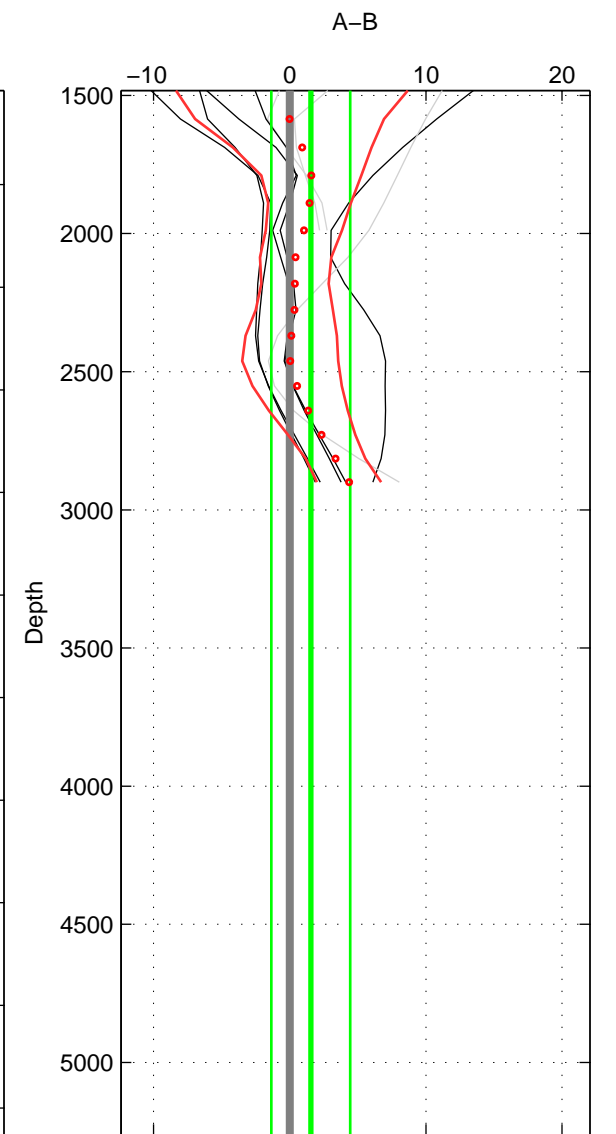

Cruise A (red). Date: Aug 1999 Cruisename: 570-49HO19990719

Cruise B (blue). Date: Jun 2001 Cruisename: 591-49NZ20010604

*** "Favourite" values are means of spaces 1 2 3.

	Offset	O.StDev	Ratio	R.Stdev	Rating
SIGMA:	1.788	2.806	1.001	0.001	2
THETA:	1.618	2.434	1.001	0.001	2
DEPTH:	1.546	2.898	1.001	0.001	2
FAV.:	1.651	2.713	1.001	0.001	2

Profiles of A: 4
 Profiles of B: 4
 Diff profs : 8
 WMoffset (A-B): 1.7878
 WMoffset stdev: 2.8064
 WMratio (A/B): 1.0007
 WMratio stdev: 0.0011641

Quality (1-5): 2

Profiles of A: 4
 Profiles of B: 4
 Diff profs : 8
 WMoffset (A-B): 1.6183
 WMoffset stdev: 2.4344
 WMratio (A/B): 1.0007
 WMratio stdev: 0.0010096

Quality (1-5): 2

Profiles of A: 4
 Profiles of B: 4
 Diff profs : 8
 WMoffset (A-B): 1.5461
 WMoffset stdev: 2.8984
 WMratio (A/B): 1.0006
 WMratio stdev: 0.0012018

Quality (1-5): 2