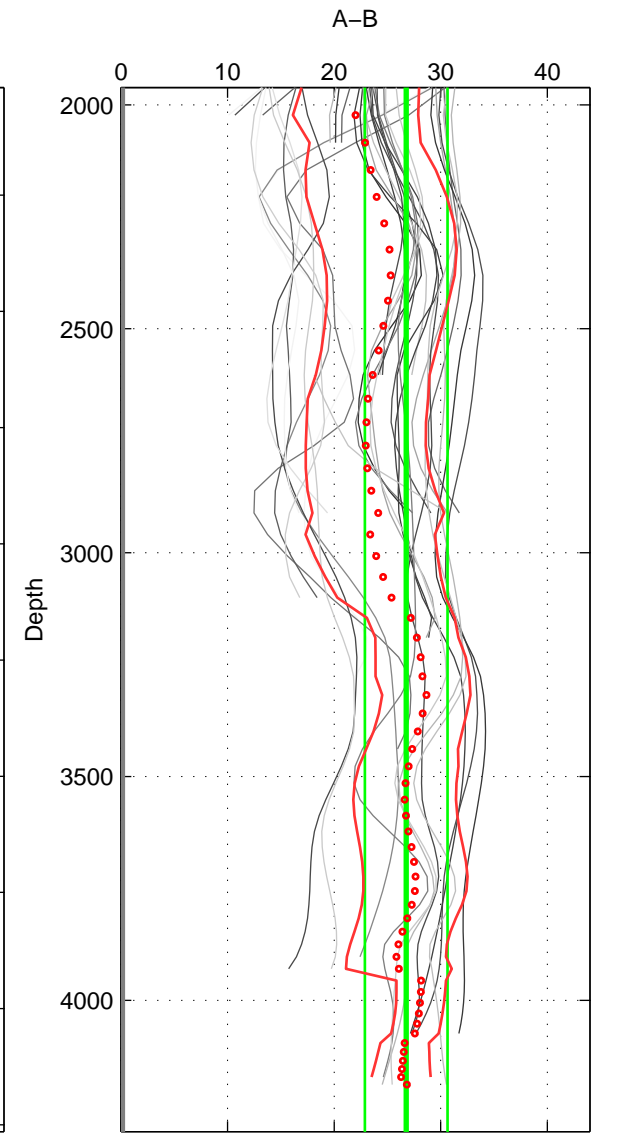

Cruise A (red). Date: Aug 1994 Cruisename: 32-18SN19940724  
 Cruise B (blue). Date: Sep 2005 Cruisename: 110-77DN20050811

\*\*\* "Favourite" values are means of spaces 1 2 3.

	Offset	O.StDev	Ratio	R.Stdev	Rating
SIGMA:	28.467	2.902	1.012	0.001	5
THETA:	27.964	2.666	1.012	0.001	5
DEPTH:	26.772	3.883	1.012	0.002	5
FAV.:	27.734	3.150	1.012	0.001	5

Profiles of A: 7  
 Profiles of B: 13  
 Diff profs: 40  
 WMoffset (A-B): 28.4668  
 WMoffset stdev: 2.9022  
 WMratio (A/B): 1.0124  
 WMratio stdev: 0.0012764

Quality (1-5): 5

Profiles of A: 8  
 Profiles of B: 13  
 Diff profs: 51  
 WMoffset (A-B): 27.964  
 WMoffset stdev: 2.6656  
 WMratio (A/B): 1.0122  
 WMratio stdev: 0.0011725

Quality (1-5): 5

Profiles of A: 7  
 Profiles of B: 13  
 Diff profs: 40  
 WMoffset (A-B): 26.7715  
 WMoffset stdev: 3.8831  
 WMratio (A/B): 1.0117  
 WMratio stdev: 0.0017059

Quality (1-5): 5