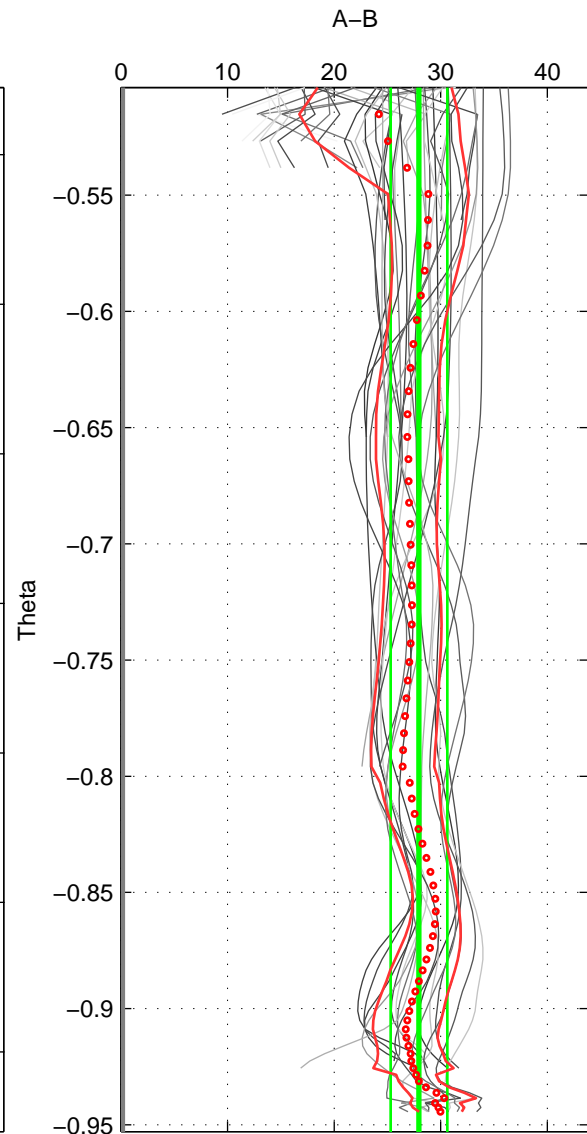

Cruise A (red). Date: Aug 1994 Cruisename: 32-18SN19940724  
 Cruise B (blue). Date: Sep 2005 Cruisename: 110-77DN20050811

\*\*\* "Favourite" values are means of spaces 1 2 3.

	Offset	O.StDev	Ratio	R.Stdev	Rating
SIGMA:	28.467	2.902	1.012	0.001	5
THETA:	27.964	2.666	1.012	0.001	5
DEPTH:	26.772	3.883	1.012	0.002	5
FAV.:	27.734	3.150	1.012	0.001	5

Profiles of A: 7  
 Profiles of B: 13  
 Diff profs: 40  
 WMoffset (A-B): 28.4668  
 WMoffset stdev: 2.9022  
 WMratio (A/B): 1.0124  
 WMratio stdev: 0.0012764

Quality (1-5): 5

Profiles of A: 8  
 Profiles of B: 13  
 Diff profs: 51  
 WMoffset (A-B): 27.964  
 WMoffset stdev: 2.6656  
 WMratio (A/B): 1.0122  
 WMratio stdev: 0.0011725

Quality (1-5): 5

Profiles of A: 7  
 Profiles of B: 13  
 Diff profs: 40  
 WMoffset (A-B): 26.7715  
 WMoffset stdev: 3.8831  
 WMratio (A/B): 1.0117  
 WMratio stdev: 0.0017059

Quality (1-5): 5