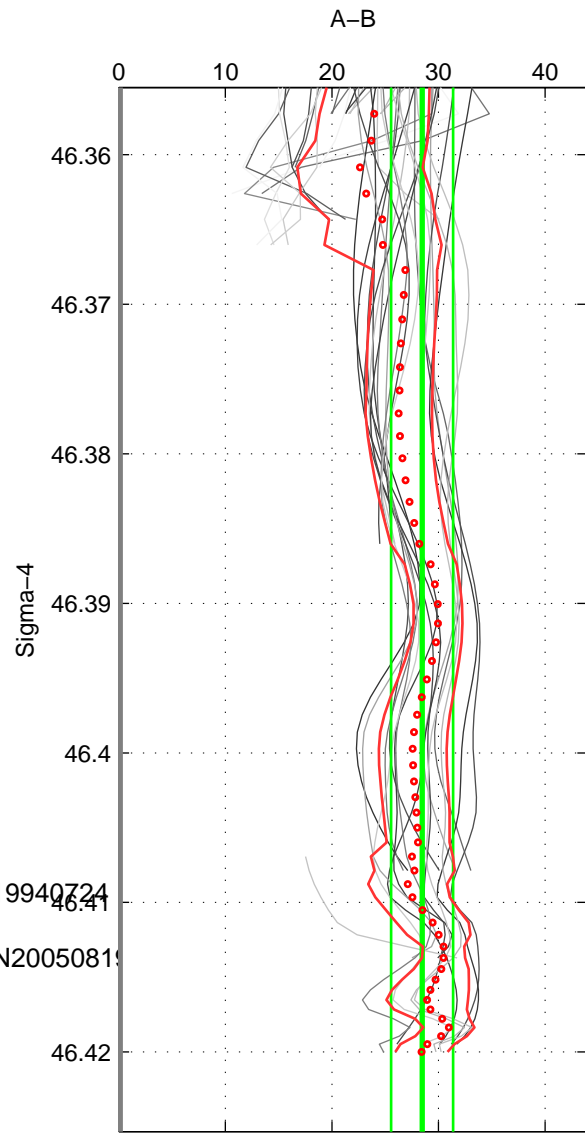

Cruise A (red). Date: Aug 1994 Cruisename: 32-18SN19940724  
 Cruise B (blue). Date: Sep 2005 Cruisename: 110-77DN20050811

\*\*\* "Favourite" values are means of spaces 1 2 3.

	Offset	O.StDev	Ratio	R.Stdev	Rating
SIGMA:	28.467	2.902	1.012	0.001	5
THETA:	27.964	2.666	1.012	0.001	5
DEPTH:	26.772	3.883	1.012	0.002	5
FAV.:	27.734	3.150	1.012	0.001	5

Profiles of A: 7  
 Profiles of B: 13  
 Diff profs: 40  
 WMoffset (A-B): 28.4668  
 WMoffset stdev: 2.9022  
 WMratio (A/B): 1.0124  
 WMratio stdev: 0.0012764

Quality (1-5): 5

Profiles of A: 8  
 Profiles of B: 13  
 Diff profs: 51  
 WMoffset (A-B): 27.964  
 WMoffset stdev: 2.6656  
 WMratio (A/B): 1.0122  
 WMratio stdev: 0.0011725

Quality (1-5): 5

Profiles of A: 7  
 Profiles of B: 13  
 Diff profs: 40  
 WMoffset (A-B): 26.7715  
 WMoffset stdev: 3.8831  
 WMratio (A/B): 1.0117  
 WMratio stdev: 0.0017059

Quality (1-5): 5