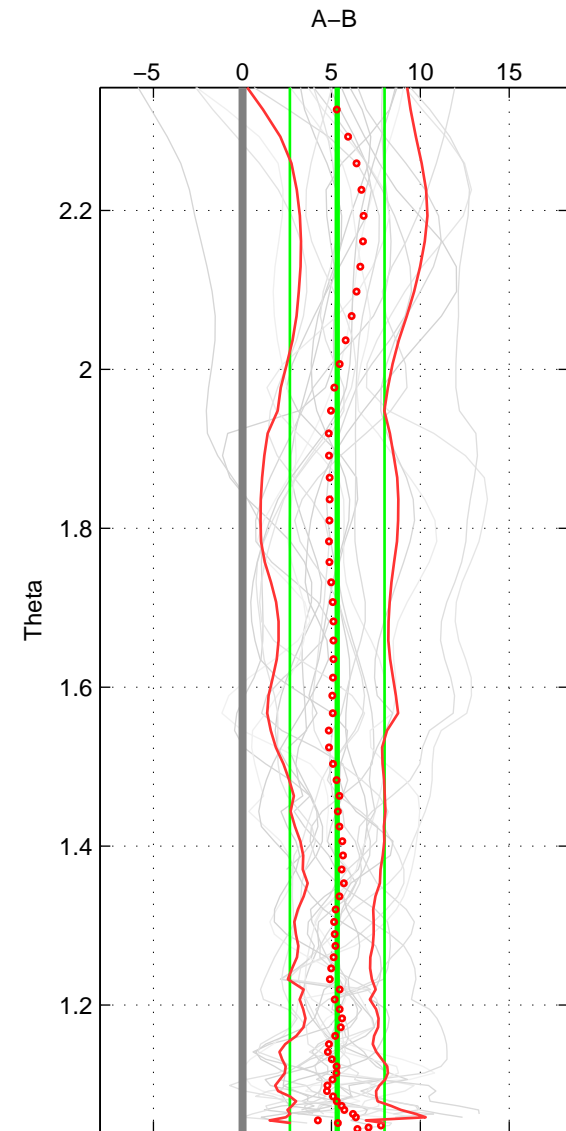

Cruise A (red). Date: Jun 2005 Cruisename: 605-49NZ20050525

Cruise B (blue). Date: Jul 2011 Cruisename: 626-49RY20110515

*** "Favourite" values are means of spaces 1 2 3.

	Offset	O.StDev	Ratio	R.Stdev	Rating
SIGMA:	5.362	2.641	1.002	0.001	5
THETA:	5.329	2.664	1.002	0.001	5
DEPTH:	5.157	2.536	1.002	0.001	5
FAV. :	5.282	2.614	1.002	0.001	5

Profiles of A: 12
 Profiles of B: 8
 Diff profs : 21
 WMoffset (A-B): 5.362
 WMoffset stdev: 2.6405
 WMratio (A/B): 1.0022
 WMratio stdev: 0.0010958

Quality (1-5): 5

Profiles of A: 12
 Profiles of B: 8
 Diff profs : 21
 WMoffset (A-B): 5.3286
 WMoffset stdev: 2.6645
 WMratio (A/B): 1.0022
 WMratio stdev: 0.0011052

Quality (1-5): 5

Profiles of A: 12
 Profiles of B: 8
 Diff profs : 21
 WMoffset (A-B): 5.1567
 WMoffset stdev: 2.5358
 WMratio (A/B): 1.0021
 WMratio stdev: 0.0010515

Quality (1-5): 5