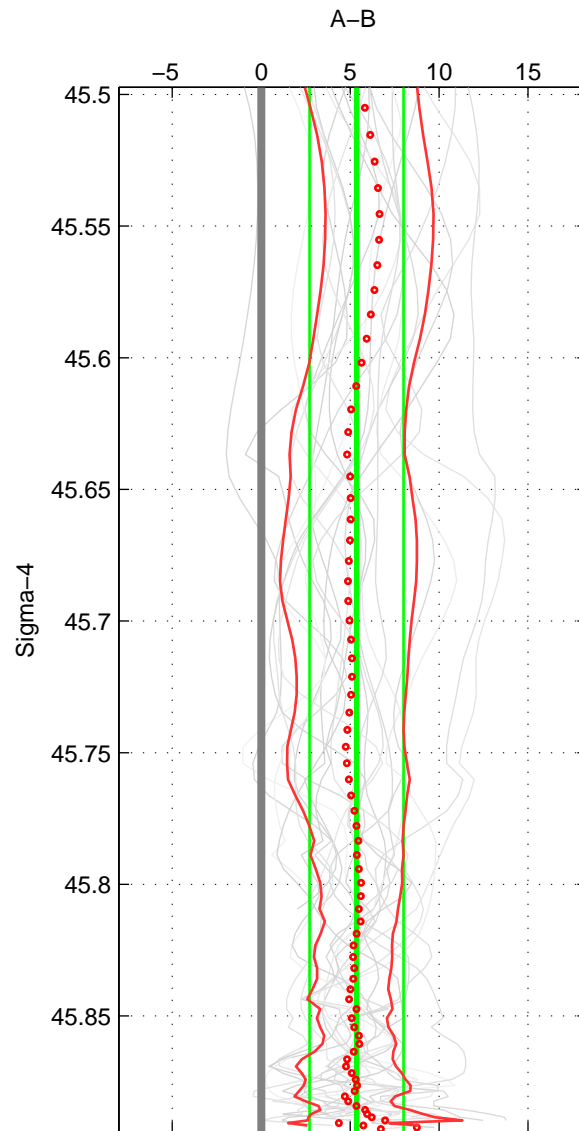

Cruise A (red). Date: Jun 2005 Cruisename: 605-49NZ20050525

Cruise B (blue). Date: Jul 2011 Cruisename: 626-49RY20110515

*** "Favourite" values are means of spaces 1 2 3.

	Offset	O.StDev	Ratio	R.Stdev	Rating
SIGMA:	5.362	2.641	1.002	0.001	5
THETA:	5.329	2.664	1.002	0.001	5
DEPTH:	5.157	2.536	1.002	0.001	5
FAV. :	5.282	2.614	1.002	0.001	5

Profiles of A: 12
 Profiles of B: 8
 Diff profs : 21
 WMoffset (A-B): 5.362
 WMoffset stdev: 2.6405
 WMratio (A/B): 1.0022
 WMratio stdev: 0.0010958

Quality (1-5): 5

Profiles of A: 12
 Profiles of B: 8
 Diff profs : 21
 WMoffset (A-B): 5.3286
 WMoffset stdev: 2.6645
 WMratio (A/B): 1.0022
 WMratio stdev: 0.0011052

Quality (1-5): 5

Profiles of A: 12
 Profiles of B: 8
 Diff profs : 21
 WMoffset (A-B): 5.1567
 WMoffset stdev: 2.5358
 WMratio (A/B): 1.0021
 WMratio stdev: 0.0010515

Quality (1-5): 5