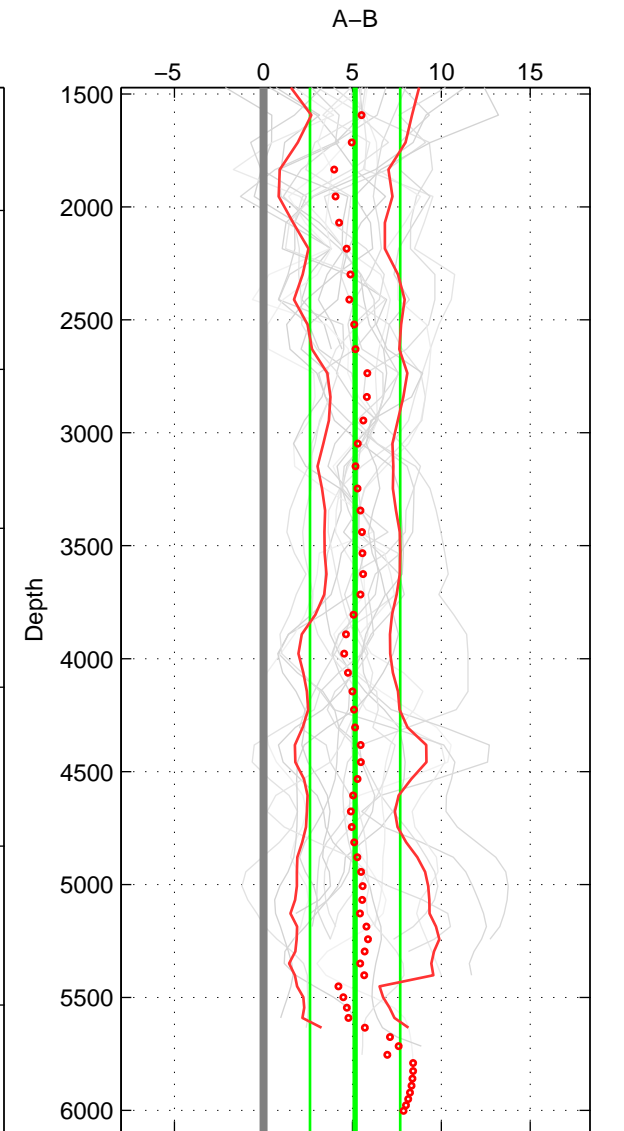

Cruise A (red). Date: Jun 2005 Cruisename: 605-49NZ20050525

Cruise B (blue). Date: Jul 2011 Cruisename: 626-49RY20110515

*** "Favourite" values are means of spaces 1 2 3.

	Offset	O.StDev	Ratio	R.Stdev	Rating
SIGMA:	5.362	2.641	1.002	0.001	5
THETA:	5.329	2.664	1.002	0.001	5
DEPTH:	5.157	2.536	1.002	0.001	5
FAV. :	5.282	2.614	1.002	0.001	5

Profiles of A: 12
 Profiles of B: 8
 Diff profs : 21
 WMoffset (A-B): 5.362
 WMoffset stdev: 2.6405
 WMratio (A/B): 1.0022
 WMratio stdev: 0.0010958

Quality (1-5): 5

Profiles of A: 12
 Profiles of B: 8
 Diff profs : 21
 WMoffset (A-B): 5.3286
 WMoffset stdev: 2.6645
 WMratio (A/B): 1.0022
 WMratio stdev: 0.0011052

Quality (1-5): 5

Profiles of A: 12
 Profiles of B: 8
 Diff profs : 21
 WMoffset (A-B): 5.1567
 WMoffset stdev: 2.5358
 WMratio (A/B): 1.0021
 WMratio stdev: 0.0010515

Quality (1-5): 5