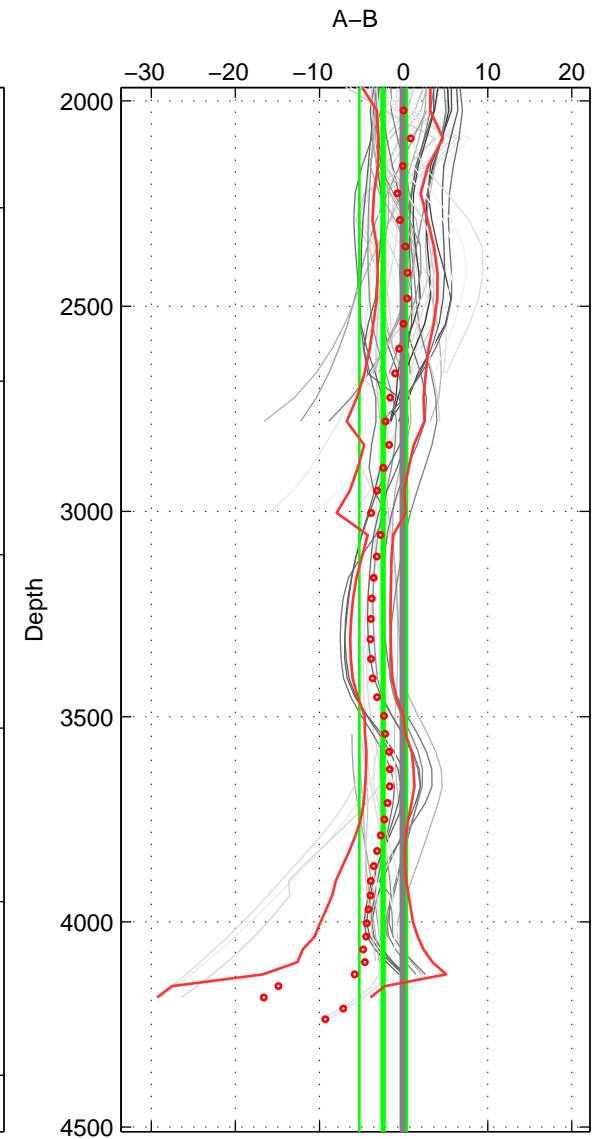

Cruise A (red). Date: Jul 2001 Cruisename: 161-06MT20010717

Cruise B (blue). Date: Jun 2004 Cruisename: 275-35TH20040604

*** "Favourite" values are means of spaces 1 2 3.

	Offset	O.StDev	Ratio	R.Stdev	Rating
SIGMA:	0.260	3.318	1.000	0.001	5
THETA:	0.052	3.325	1.000	0.001	5
DEPTH:	-2.444	2.824	0.999	0.001	5
FAV.:	-0.711	3.156	1.000	0.001	5

Profiles of A: 8
 Profiles of B: 26
 Diff profs: 56
 WMoffset (A-B): 0.25979
 WMoffset stdev: 3.3179
 WMratio (A/B): 1.0001
 WMratio stdev: 0.0014333

Quality (1-5): 5

Profiles of A: 8
 Profiles of B: 26
 Diff profs: 56
 WMoffset (A-B): 0.051868
 WMoffset stdev: 3.3249
 WMratio (A/B): 1
 WMratio stdev: 0.0014318

Quality (1-5): 5

Profiles of A: 8
 Profiles of B: 26
 Diff profs: 56
 WMoffset (A-B): -2.4439
 WMoffset stdev: 2.8237
 WMratio (A/B): 0.99895
 WMratio stdev: 0.0012089

Quality (1-5): 5