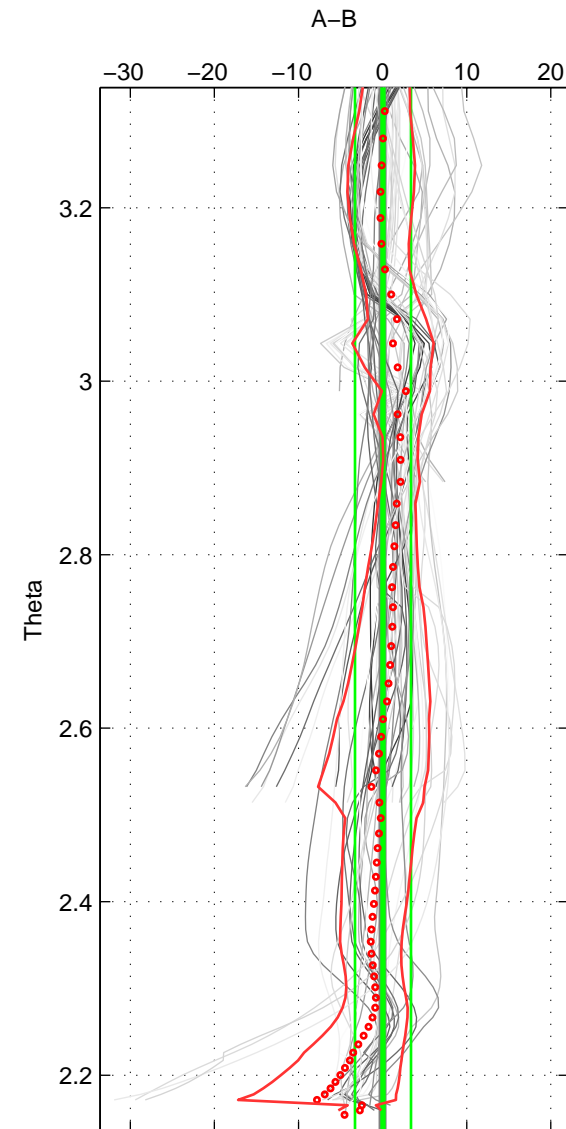

Cruise A (red). Date: Jul 2001 Cruisename: 161-06MT20010717

Cruise B (blue). Date: Jun 2004 Cruisename: 275-35TH20040604

*** "Favourite" values are means of spaces 1 2 3.

	Offset	O.StDev	Ratio	R.Stdev	Rating
SIGMA:	0.260	3.318	1.000	0.001	5
THETA:	0.052	3.325	1.000	0.001	5
DEPTH:	-2.444	2.824	0.999	0.001	5
FAV.:	-0.711	3.156	1.000	0.001	5

Profiles of A: 8
 Profiles of B: 26
 Diff profs: 56
 WMoffset (A-B): 0.25979
 WMoffset stdev: 3.3179
 WMratio (A/B): 1.0001
 WMratio stdev: 0.0014333

Quality (1-5): 5

Profiles of A: 8
 Profiles of B: 26
 Diff profs: 56
 WMoffset (A-B): 0.051868
 WMoffset stdev: 3.3249
 WMratio (A/B): 1
 WMratio stdev: 0.0014318

Quality (1-5): 5

Profiles of A: 8
 Profiles of B: 26
 Diff profs: 56
 WMoffset (A-B): -2.4439
 WMoffset stdev: 2.8237
 WMratio (A/B): 0.99895
 WMratio stdev: 0.0012089

Quality (1-5): 5