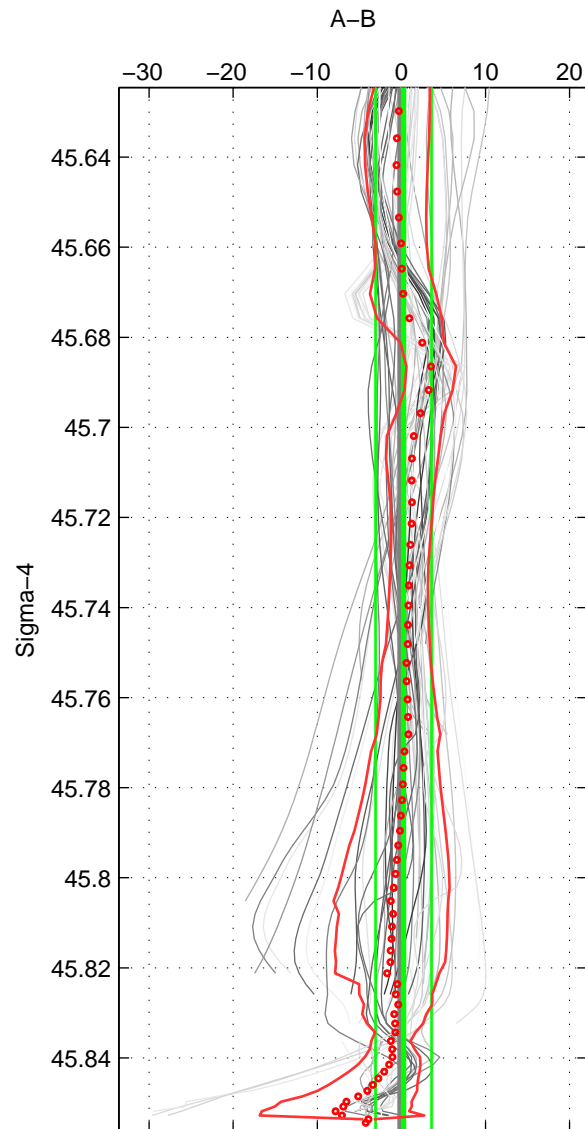

Cruise A (red). Date: Jul 2001 Cruisename: 161-06MT20010717

Cruise B (blue). Date: Jun 2004 Cruisename: 275-35TH20040604

*** "Favourite" values are means of spaces 1 2 3.

	Offset	O.StDev	Ratio	R.Stdev	Rating
SIGMA:	0.260	3.318	1.000	0.001	5
THETA:	0.052	3.325	1.000	0.001	5
DEPTH:	-2.444	2.824	0.999	0.001	5
FAV.:	-0.711	3.156	1.000	0.001	5

Profiles of A: 8
 Profiles of B: 26
 Diff profs: 56
 WMoffset (A-B): 0.25979
 WMoffset stdev: 3.3179
 WMratio (A/B): 1.0001
 WMratio stdev: 0.0014333

Quality (1-5): 5

Profiles of A: 8
 Profiles of B: 26
 Diff profs: 56
 WMoffset (A-B): 0.051868
 WMoffset stdev: 3.3249
 WMratio (A/B): 1
 WMratio stdev: 0.0014318

Quality (1-5): 5

Profiles of A: 8
 Profiles of B: 26
 Diff profs: 56
 WMoffset (A-B): -2.4439
 WMoffset stdev: 2.8237
 WMratio (A/B): 0.99895
 WMratio stdev: 0.0012089

Quality (1-5): 5