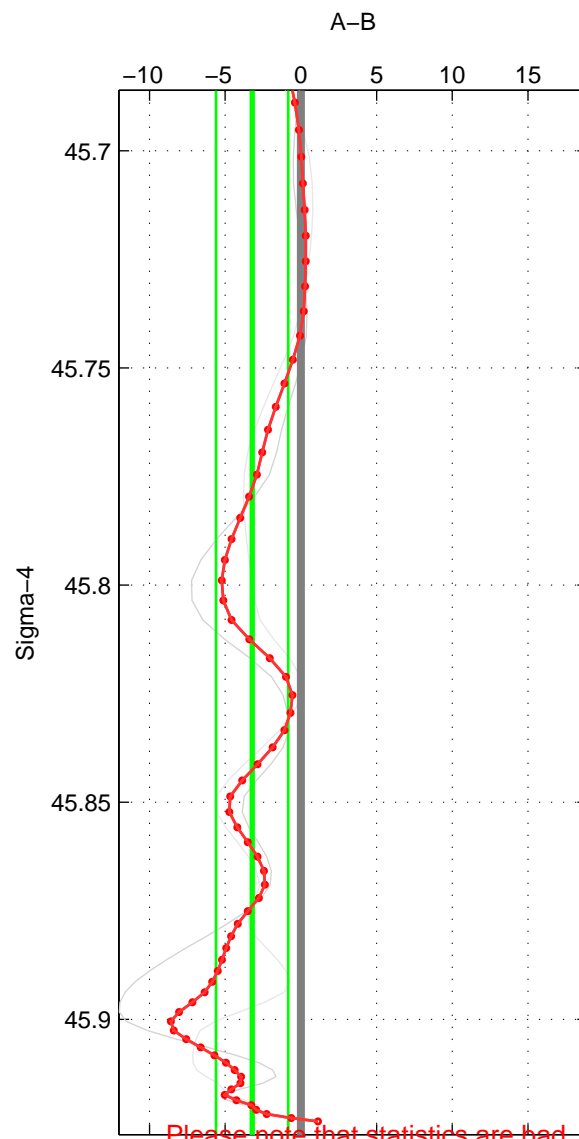

Cruise A (red). Date: Mar 1995 Cruisename: 348-316N19950310
 Cruise B (blue). Date: Dec 1995 Cruisename: 354-316N19951202

*** "Favourite" values are those of space 3.

	Offset	O.StDev	Ratio	R.Stdev	Rating
SIGMA:	-3.218	2.389	0.999	0.001	2
THETA:	-3.112	2.571	0.999	0.001	2
DEPTH:	-2.094	0.744	0.999	0.000	3
FAV. :	-2.094	0.744	0.999	0.000	3

Profiles of A: 1
 Profiles of B: 2
 Diff profs : 2
 WMoffset (A-B): -3.218
 WMoffset stdev: 2.3888
 WMratio (A/B): 0.99867
 WMratio stdev: 0.00098798

Quality (1-5): 2

Profiles of A: 1
 Profiles of B: 2
 Diff profs : 2
 WMoffset (A-B): -3.112
 WMoffset stdev: 2.5706
 WMratio (A/B): 0.99871
 WMratio stdev: 0.0010636

Quality (1-5): 2

Profiles of A: 3
 Profiles of B: 2
 Diff profs : 6
 WMoffset (A-B): -2.094
 WMoffset stdev: 0.74407
 WMratio (A/B): 0.99913
 WMratio stdev: 0.00030855

Quality (1-5): 3