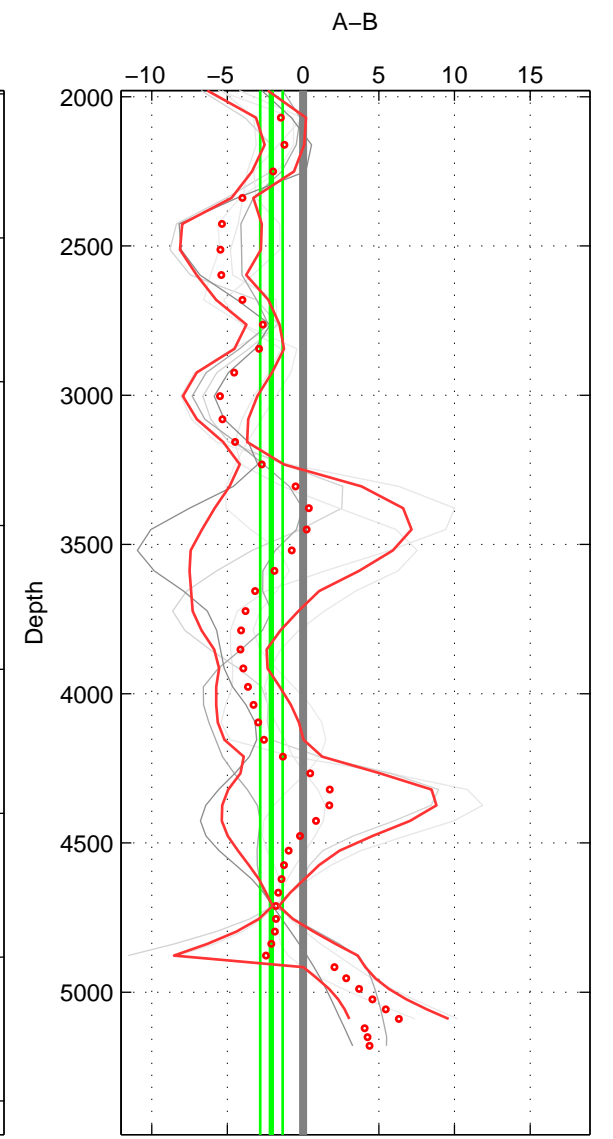

Cruise A (red). Date: Mar 1995 Cruisename: 348-316N19950310
 Cruise B (blue). Date: Dec 1995 Cruisename: 354-316N19951202

*** "Favourite" values are those of space 3.

	Offset	O.StDev	Ratio	R.Stdev	Rating
SIGMA:	-3.218	2.389	0.999	0.001	2
THETA:	-3.112	2.571	0.999	0.001	2
DEPTH:	-2.094	0.744	0.999	0.000	3
FAV. :	-2.094	0.744	0.999	0.000	3

Profiles of A: 1
 Profiles of B: 2
 Diff profs : 2
 WMoffset (A-B): -3.218
 WMoffset stdev: 2.3888
 WMratio (A/B): 0.99867
 WMratio stdev: 0.00098798

Quality (1-5): 2

Profiles of A: 1
 Profiles of B: 2
 Diff profs : 2
 WMoffset (A-B): -3.112
 WMoffset stdev: 2.5706
 WMratio (A/B): 0.99871
 WMratio stdev: 0.0010636

Quality (1-5): 2

Profiles of A: 3
 Profiles of B: 2
 Diff profs : 6
 WMoffset (A-B): -2.094
 WMoffset stdev: 0.74407
 WMratio (A/B): 0.99913
 WMratio stdev: 0.00030855

Quality (1-5): 3