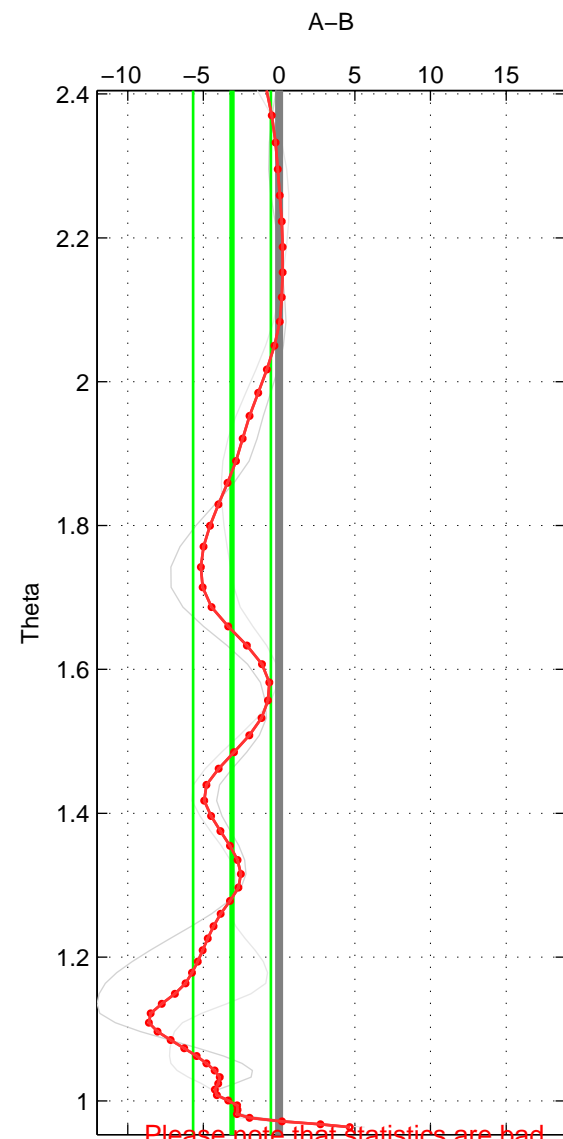

Cruise A (red). Date: Mar 1995 Cruisename: 348-316N19950310
 Cruise B (blue). Date: Dec 1995 Cruisename: 354-316N19951202

*** "Favourite" values are those of space 3.

	Offset	O.StDev	Ratio	R.Stdev	Rating
SIGMA:	-3.218	2.389	0.999	0.001	2
THETA:	-3.112	2.571	0.999	0.001	2
DEPTH:	-2.094	0.744	0.999	0.000	3
FAV. :	-2.094	0.744	0.999	0.000	3

Profiles of A: 1
 Profiles of B: 2
 Diff profs : 2
 WMoffset (A-B): -3.218
 WMoffset stdev: 2.3888
 WMratio (A/B): 0.99867
 WMratio stdev: 0.00098798

Quality (1-5): 2

Profiles of A: 1
 Profiles of B: 2
 Diff profs : 2
 WMoffset (A-B): -3.112
 WMoffset stdev: 2.5706
 WMratio (A/B): 0.99871
 WMratio stdev: 0.0010636

Quality (1-5): 2

Profiles of A: 3
 Profiles of B: 2
 Diff profs : 6
 WMoffset (A-B): -2.094
 WMoffset stdev: 0.74407
 WMratio (A/B): 0.99913
 WMratio stdev: 0.00030855

Quality (1-5): 3