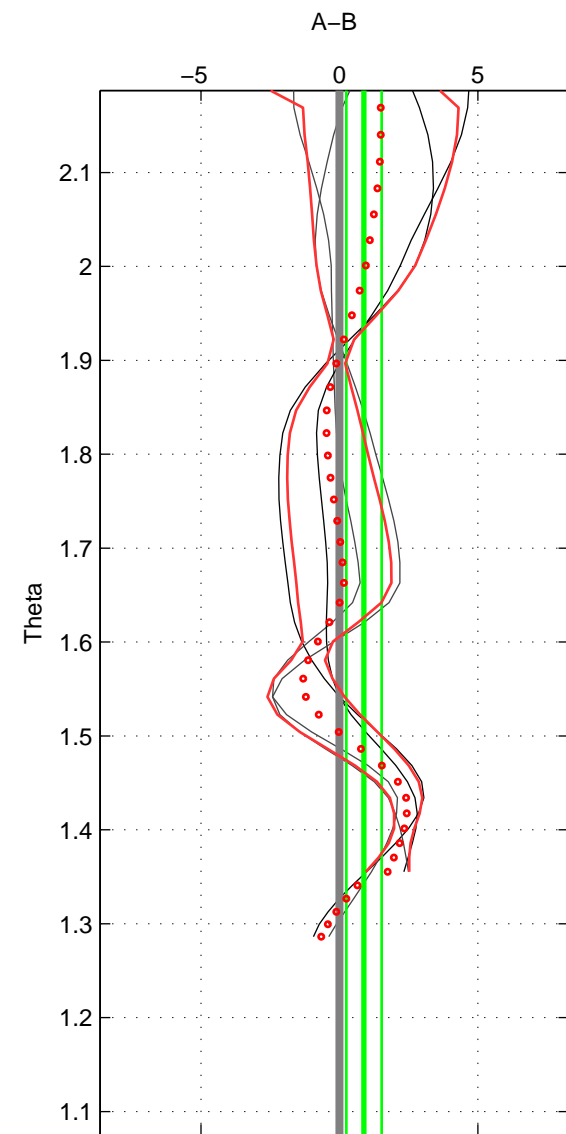

Cruise A (red). Date: Jul 2001 Cruisename: 575-49HO20010710
 Cruise B (blue). Date: Jan 2000 Cruisename: 588-49NZ20000105

*** "Favourite" values are means of spaces 1 2 3.

	Offset	O.StDev	Ratio	R.Stdev	Rating
SIGMA:	-0.239	0.058	1.000	0.000	2
THETA:	0.884	0.636	1.000	0.000	2
DEPTH:	1.283	0.554	1.001	0.000	2
FAV.:	0.642	0.416	1.000	0.000	2

Profiles of A: 4
 Profiles of B: 3
 Diff profs : 6
 WMoffset (A-B): -0.23948
 WMoffset stdev: 0.057987
 WMratio (A/B): 0.9999
 WMratio stdev: 2.4102e-05

Quality (1-5): 2

Profiles of A: 4
 Profiles of B: 3
 Diff profs : 6
 WMoffset (A-B): 0.88401
 WMoffset stdev: 0.6359
 WMratio (A/B): 1.0004
 WMratio stdev: 0.00026394

Quality (1-5): 2

Profiles of A: 4
 Profiles of B: 3
 Diff profs : 6
 WMoffset (A-B): 1.283
 WMoffset stdev: 0.55394
 WMratio (A/B): 1.0005
 WMratio stdev: 0.00022969

Quality (1-5): 2