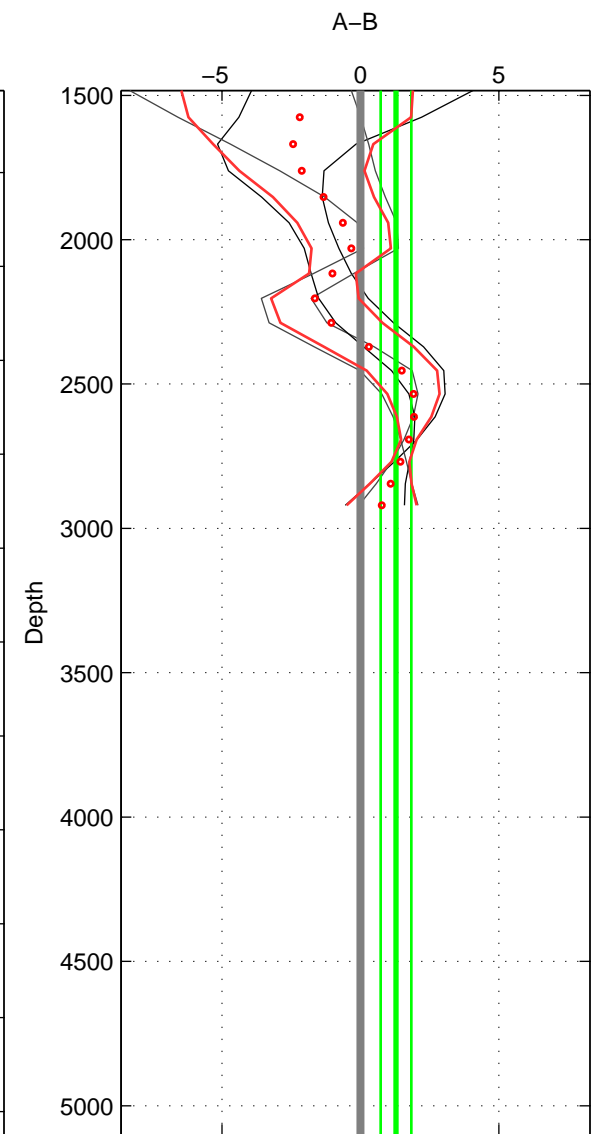

Cruise A (red). Date: Jul 2001 Cruisename: 575-49HO20010710
 Cruise B (blue). Date: Jan 2000 Cruisename: 588-49NZ20000105

*** "Favourite" values are means of spaces 1 2 3.

	Offset	O.StDev	Ratio	R.Stdev	Rating
SIGMA:	-0.239	0.058	1.000	0.000	2
THETA:	0.884	0.636	1.000	0.000	2
DEPTH:	1.283	0.554	1.001	0.000	2
FAV.:	0.642	0.416	1.000	0.000	2

Profiles of A: 4
 Profiles of B: 3
 Diff profs : 6
 WMoffset (A-B): -0.23948
 WMoffset stdev: 0.057987
 WMratio (A/B): 0.9999
 WMratio stdev: 2.4102e-05

Quality (1-5): 2

Profiles of A: 4
 Profiles of B: 3
 Diff profs : 6
 WMoffset (A-B): 0.88401
 WMoffset stdev: 0.6359
 WMratio (A/B): 1.0004
 WMratio stdev: 0.00026394

Quality (1-5): 2

Profiles of A: 4
 Profiles of B: 3
 Diff profs : 6
 WMoffset (A-B): 1.283
 WMoffset stdev: 0.55394
 WMratio (A/B): 1.0005
 WMratio stdev: 0.00022969

Quality (1-5): 2