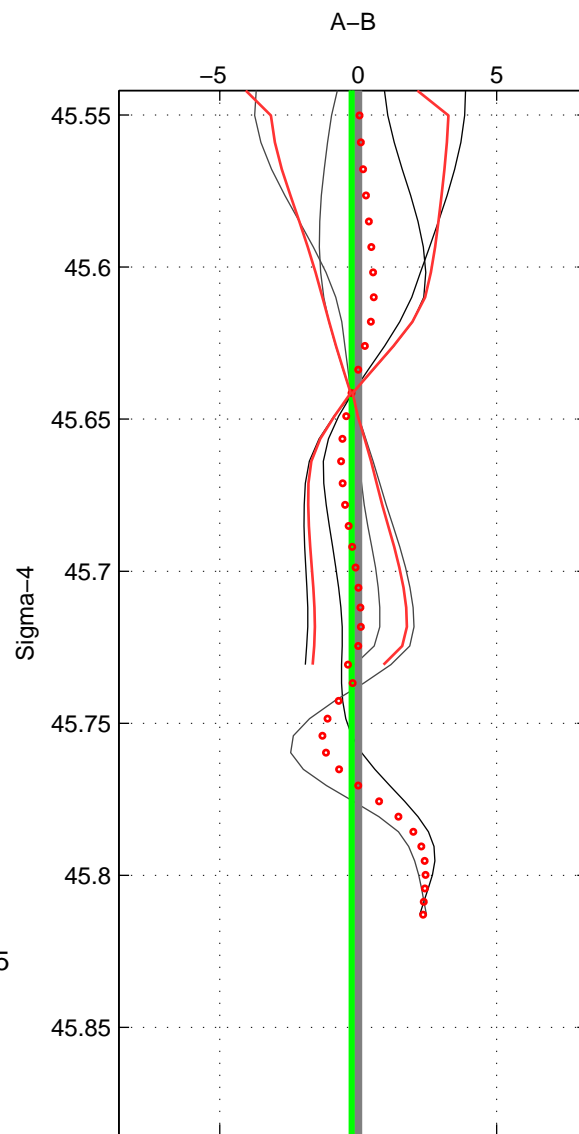

Cruise A (red). Date: Jul 2001 Cruisename: 575-49HO20010710
 Cruise B (blue). Date: Jan 2000 Cruisename: 588-49NZ20000105

*** "Favourite" values are means of spaces 1 2 3.

	Offset	O.StDev	Ratio	R.Stdev	Rating
SIGMA:	-0.239	0.058	1.000	0.000	2
THETA:	0.884	0.636	1.000	0.000	2
DEPTH:	1.283	0.554	1.001	0.000	2
FAV.:	0.642	0.416	1.000	0.000	2

Profiles of A: 4
 Profiles of B: 3
 Diff profs : 6
 WMoffset (A-B): -0.23948
 WMoffset stdev: 0.057987
 WMratio (A/B): 0.9999
 WMratio stdev: 2.4102e-05

Quality (1-5): 2

Profiles of A: 4
 Profiles of B: 3
 Diff profs : 6
 WMoffset (A-B): 0.88401
 WMoffset stdev: 0.6359
 WMratio (A/B): 1.0004
 WMratio stdev: 0.00026394

Quality (1-5): 2

Profiles of A: 4
 Profiles of B: 3
 Diff profs : 6
 WMoffset (A-B): 1.283
 WMoffset stdev: 0.55394
 WMratio (A/B): 1.0005
 WMratio stdev: 0.00022969

Quality (1-5): 2