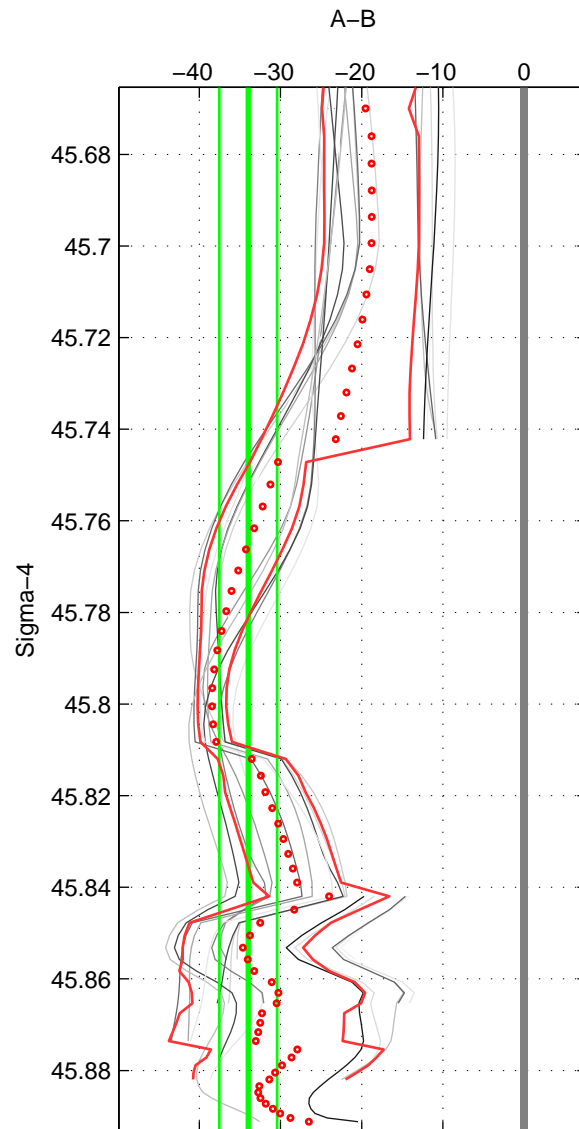

Cruise A (red). Date: Mar 2010 Cruisename: 256-33RO20100308

Cruise B (blue). Date: Jan 1993 Cruisename: 259-35A319930102

*** "Favourite" values are means of spaces 1 2 3.

	Offset	O.StDev	Ratio	R.Stdev	Rating
SIGMA:	-33.979	3.551	0.986	0.001	5
THETA:	-25.107	8.366	0.989	0.004	5
DEPTH:	-25.752	3.634	0.989	0.002	5
FAV. :	-28.279	5.184	0.988	0.002	5

Profiles of A: 7
 Profiles of B: 4
 Diff profs : 23
 WMoffset (A-B): -33.9792
 WMoffset stdev: 3.5513
 WMratio (A/B): 0.98566
 WMratio stdev: 0.0014919

Quality (1-5): 5

Profiles of A: 7
 Profiles of B: 3
 Diff profs : 18
 WMoffset (A-B): -25.1068
 WMoffset stdev: 8.3663
 WMratio (A/B): 0.98935
 WMratio stdev: 0.0035199

Quality (1-5): 5

Profiles of A: 7
 Profiles of B: 3
 Diff profs : 18
 WMoffset (A-B): -25.752
 WMoffset stdev: 3.6344
 WMratio (A/B): 0.98913
 WMratio stdev: 0.0015333

Quality (1-5): 5