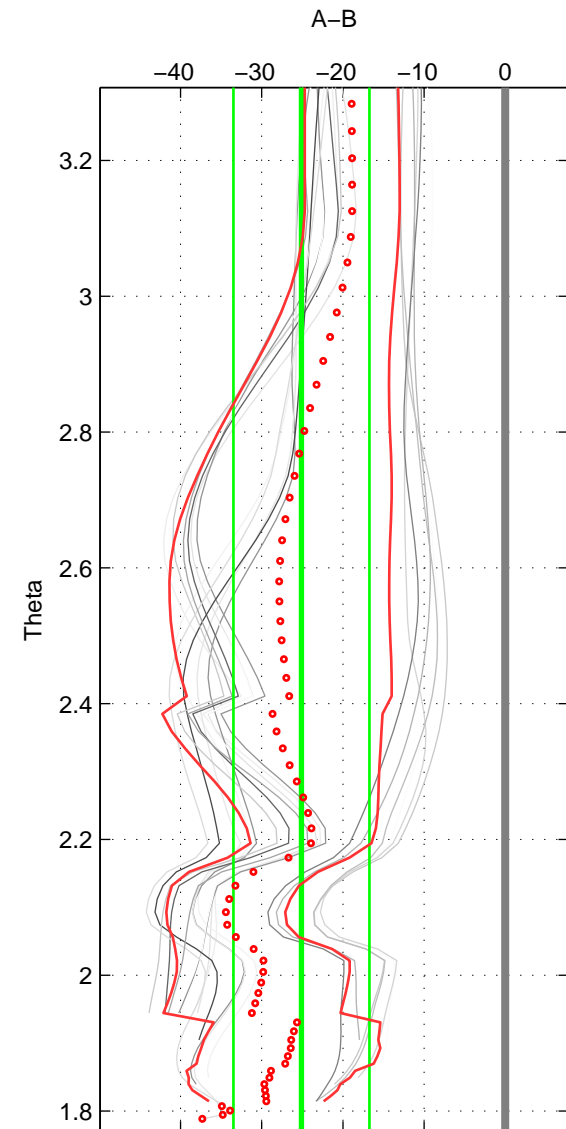

Cruise A (red). Date: Mar 2010 Cruisename: 256-33RO20100308

Cruise B (blue). Date: Jan 1993 Cruisename: 259-35A319930102

*** "Favourite" values are means of spaces 1 2 3.

	Offset	O.StDev	Ratio	R.Stdev	Rating
SIGMA:	-33.979	3.551	0.986	0.001	5
THETA:	-25.107	8.366	0.989	0.004	5
DEPTH:	-25.752	3.634	0.989	0.002	5
FAV. :	-28.279	5.184	0.988	0.002	5

Profiles of A: 7
 Profiles of B: 4
 Diff profs : 23
 WMoffset (A-B): -33.9792
 WMoffset stdev: 3.5513
 WMratio (A/B): 0.98566
 WMratio stdev: 0.0014919

Quality (1-5): 5

Profiles of A: 7
 Profiles of B: 3
 Diff profs : 18
 WMoffset (A-B): -25.1068
 WMoffset stdev: 8.3663
 WMratio (A/B): 0.98935
 WMratio stdev: 0.0035199

Quality (1-5): 5

Profiles of A: 7
 Profiles of B: 3
 Diff profs : 18
 WMoffset (A-B): -25.752
 WMoffset stdev: 3.6344
 WMratio (A/B): 0.98913
 WMratio stdev: 0.0015333

Quality (1-5): 5