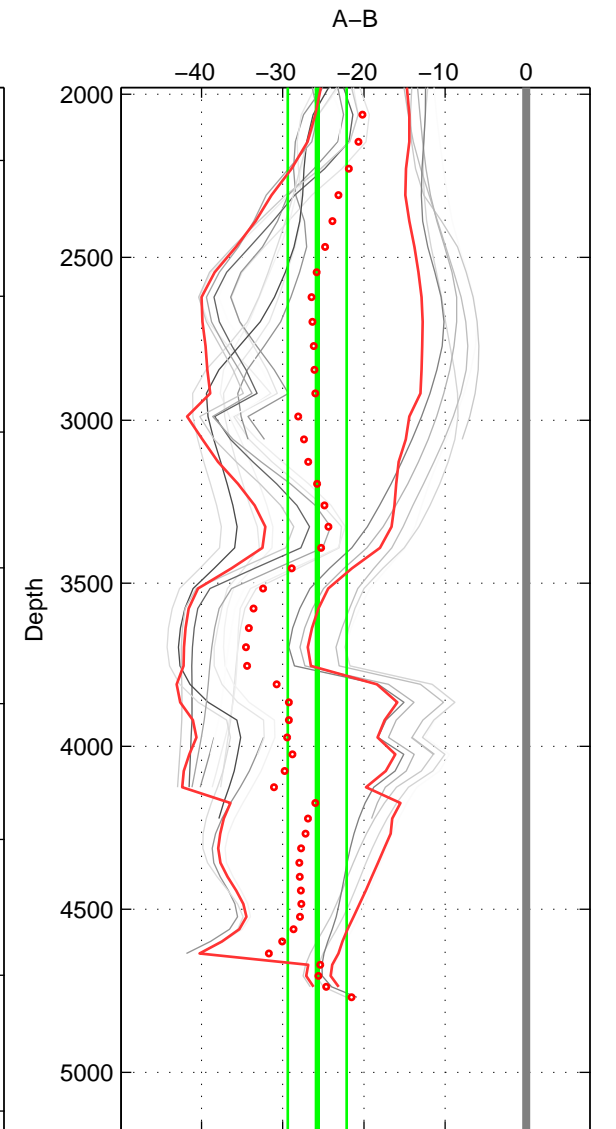

Cruise A (red). Date: Mar 2010 Cruisename: 256-33RO20100308

Cruise B (blue). Date: Jan 1993 Cruisename: 259-35A319930102

*** "Favourite" values are means of spaces 1 2 3.

	Offset	O.StDev	Ratio	R.Stdev	Rating
SIGMA:	-33.979	3.551	0.986	0.001	5
THETA:	-25.107	8.366	0.989	0.004	5
DEPTH:	-25.752	3.634	0.989	0.002	5
FAV. :	-28.279	5.184	0.988	0.002	5

Profiles of A: 7
 Profiles of B: 4
 Diff profs : 23
 WMoffset (A-B): -33.9792
 WMoffset stdev: 3.5513
 WMratio (A/B): 0.98566
 WMratio stdev: 0.0014919

Quality (1-5): 5

Profiles of A: 7
 Profiles of B: 3
 Diff profs : 18
 WMoffset (A-B): -25.1068
 WMoffset stdev: 8.3663
 WMratio (A/B): 0.98935
 WMratio stdev: 0.0035199

Quality (1-5): 5

Profiles of A: 7
 Profiles of B: 3
 Diff profs : 18
 WMoffset (A-B): -25.752
 WMoffset stdev: 3.6344
 WMratio (A/B): 0.98913
 WMratio stdev: 0.0015333

Quality (1-5): 5