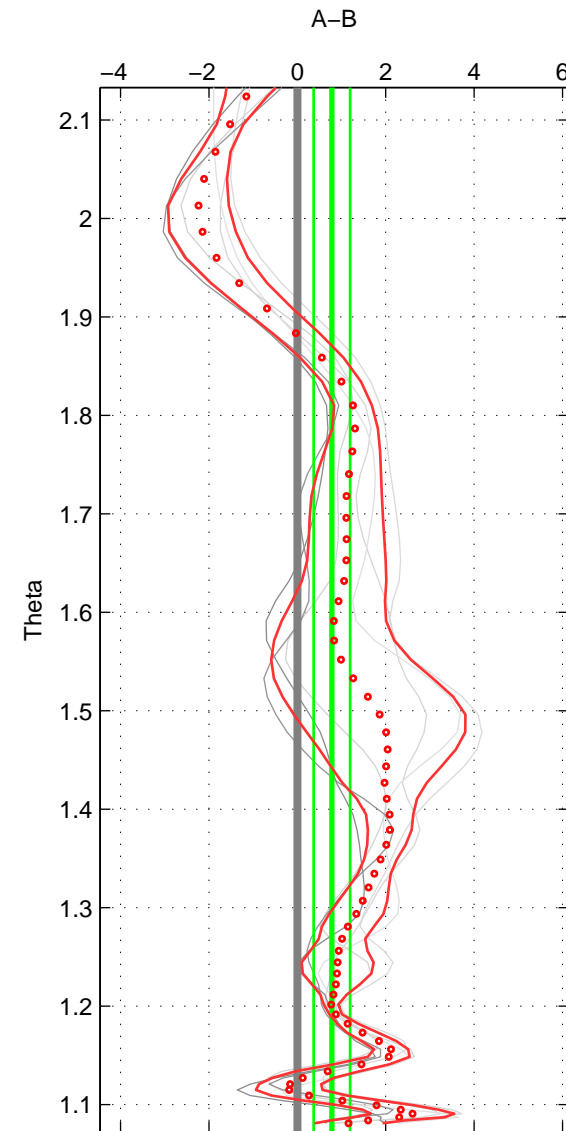

Cruise A (red). Date: Sep 1992 Cruisename: 494-322019920816

Cruise B (blue). Date: Oct 2007 Cruisename: 613-49NZ20071008

*** "Favourite" values are means of spaces 1 2 3.

	Offset	O.StDev	Ratio	R.Stdev	Rating
SIGMA:	0.551	0.412	1.000	0.000	3
THETA:	0.781	0.411	1.000	0.000	3
DEPTH:	1.618	0.213	1.001	0.000	3
FAV.:	0.983	0.345	1.000	0.000	3

Profiles of A: 2
 Profiles of B: 3
 Diff profs : 6
 WMoffset (A-B): 0.5508
 WMoffset stdev: 0.41182
 WMratio (A/B): 1.0002
 WMratio stdev: 0.00017073

Quality (1-5): 3

Profiles of A: 2
 Profiles of B: 3
 Diff profs : 6
 WMoffset (A-B): 0.78134
 WMoffset stdev: 0.41105
 WMratio (A/B): 1.0003
 WMratio stdev: 0.00017015

Quality (1-5): 3

Profiles of A: 2
 Profiles of B: 3
 Diff profs : 6
 WMoffset (A-B): 1.6176
 WMoffset stdev: 0.21338
 WMratio (A/B): 1.0007
 WMratio stdev: 8.8316e-05

Quality (1-5): 3