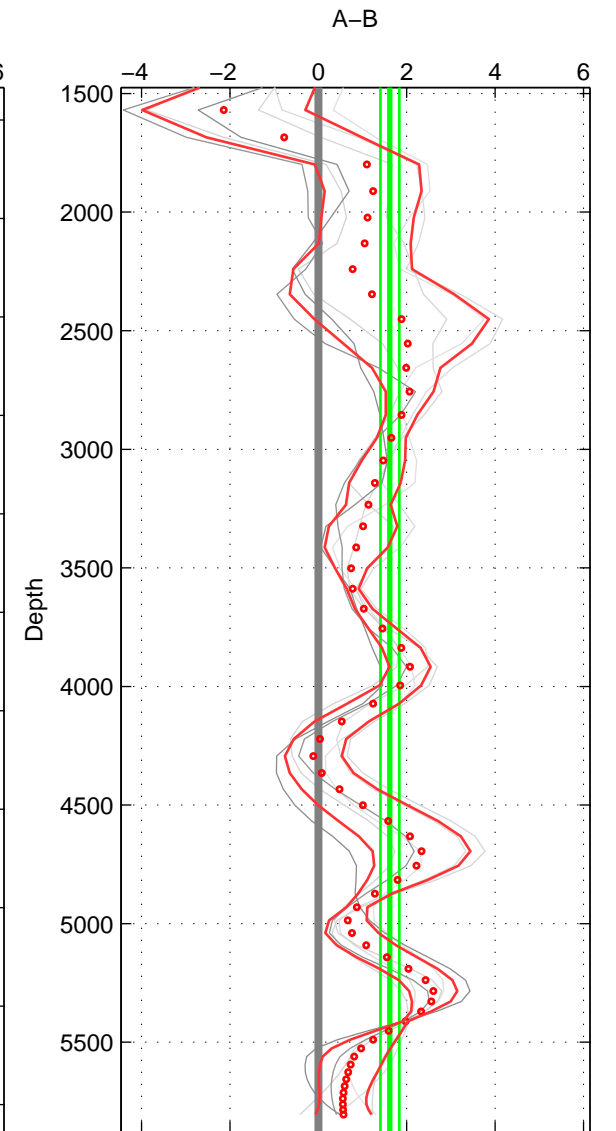

Cruise A (red). Date: Sep 1992 Cruisename: 494-322019920816

Cruise B (blue). Date: Oct 2007 Cruisename: 613-49NZ20071008

*** "Favourite" values are means of spaces 1 2 3.

	Offset	O.StDev	Ratio	R.Stdev	Rating
SIGMA:	0.551	0.412	1.000	0.000	3
THETA:	0.781	0.411	1.000	0.000	3
DEPTH:	1.618	0.213	1.001	0.000	3
FAV.:	0.983	0.345	1.000	0.000	3

Profiles of A: 2
 Profiles of B: 3
 Diff profs : 6
 WMoffset (A-B): 0.5508
 WMoffset stdev: 0.41182
 WMratio (A/B): 1.0002
 WMratio stdev: 0.00017073

Quality (1-5): 3

Profiles of A: 2
 Profiles of B: 3
 Diff profs : 6
 WMoffset (A-B): 0.78134
 WMoffset stdev: 0.41105
 WMratio (A/B): 1.0003
 WMratio stdev: 0.00017015

Quality (1-5): 3

Profiles of A: 2
 Profiles of B: 3
 Diff profs : 6
 WMoffset (A-B): 1.6176
 WMoffset stdev: 0.21338
 WMratio (A/B): 1.0007
 WMratio stdev: 8.8316e-05

Quality (1-5): 3