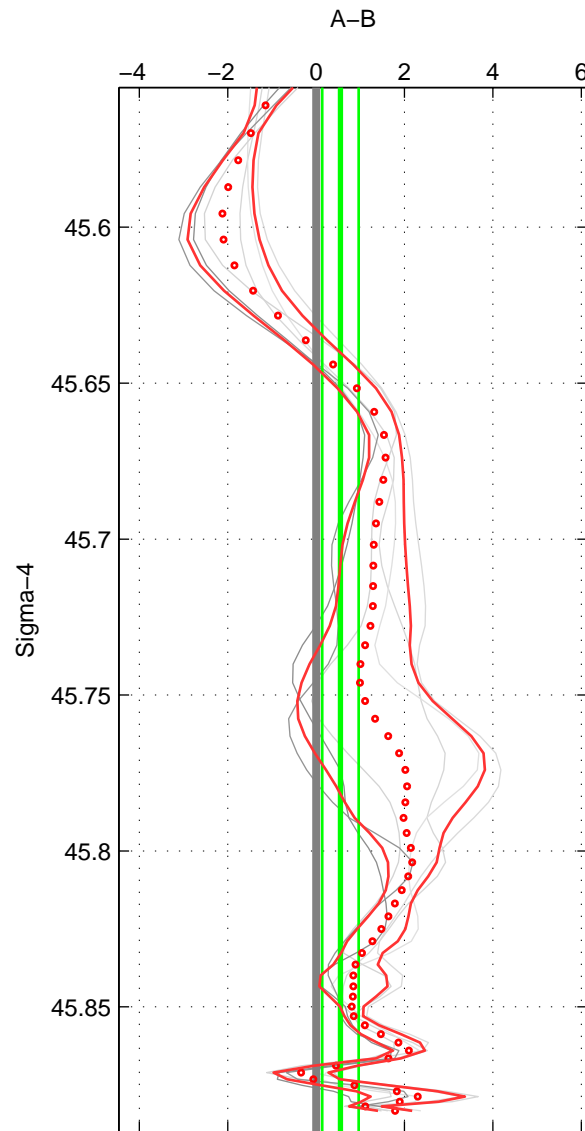

Cruise A (red). Date: Sep 1992 Cruisename: 494-322019920816

Cruise B (blue). Date: Oct 2007 Cruisename: 613-49NZ20071008

*** "Favourite" values are means of spaces 1 2 3.

	Offset	O.StDev	Ratio	R.Stdev	Rating
SIGMA:	0.551	0.412	1.000	0.000	3
THETA:	0.781	0.411	1.000	0.000	3
DEPTH:	1.618	0.213	1.001	0.000	3
FAV.:	0.983	0.345	1.000	0.000	3

Profiles of A: 2
 Profiles of B: 3
 Diff profs : 6
 WMoffset (A-B): 0.5508
 WMoffset stdev: 0.41182
 WMratio (A/B): 1.0002
 WMratio stdev: 0.00017073

Quality (1-5): 3

Profiles of A: 2
 Profiles of B: 3
 Diff profs : 6
 WMoffset (A-B): 0.78134
 WMoffset stdev: 0.41105
 WMratio (A/B): 1.0003
 WMratio stdev: 0.00017015

Quality (1-5): 3

Profiles of A: 2
 Profiles of B: 3
 Diff profs : 6
 WMoffset (A-B): 1.6176
 WMoffset stdev: 0.21338
 WMratio (A/B): 1.0007
 WMratio stdev: 8.8316e-05

Quality (1-5): 3