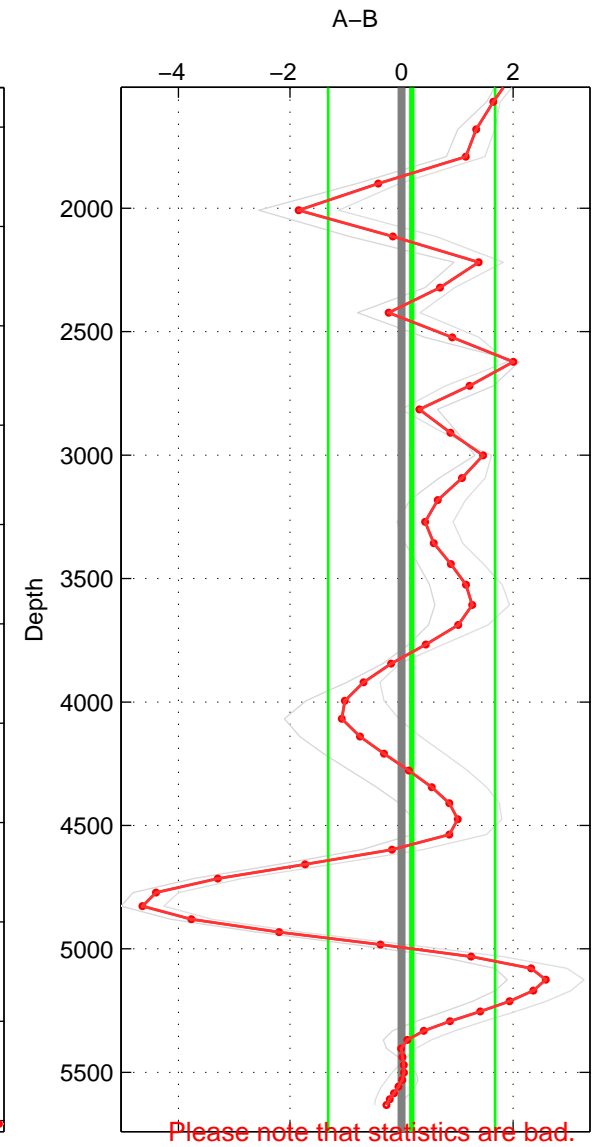

Cruise A (red). Date: Aug 1993 Cruisename: 498-325019930705

Cruise B (blue). Date: Aug 2007 Cruisename: 611-49NZ20070724

*** "Favourite" values are means of spaces 1 2 3.

	Offset	O.StDev	Ratio	R.Stdev	Rating
SIGMA:	-0.130	0.919	1.000	0.000	2
THETA:	-0.083	1.236	1.000	0.001	2
DEPTH:	0.183	1.496	1.000	0.001	2
FAV.:	-0.010	1.217	1.000	0.001	2

Profiles of A: 1
 Profiles of B: 2
 Diff profs : 2
 WMoffset (A-B): -0.13016
 WMoffset stdev: 0.91949
 WMratio (A/B): 0.99995
 WMratio stdev: 0.00038022

Quality (1-5): 2

Profiles of A: 1
 Profiles of B: 2
 Diff profs : 2
 WMoffset (A-B): -0.082964
 WMoffset stdev: 1.2355
 WMratio (A/B): 0.99997
 WMratio stdev: 0.00051108

Quality (1-5): 2

Profiles of A: 1
 Profiles of B: 2
 Diff profs : 2
 WMoffset (A-B): 0.1826
 WMoffset stdev: 1.4958
 WMratio (A/B): 1.0001
 WMratio stdev: 0.00061821

Quality (1-5): 2