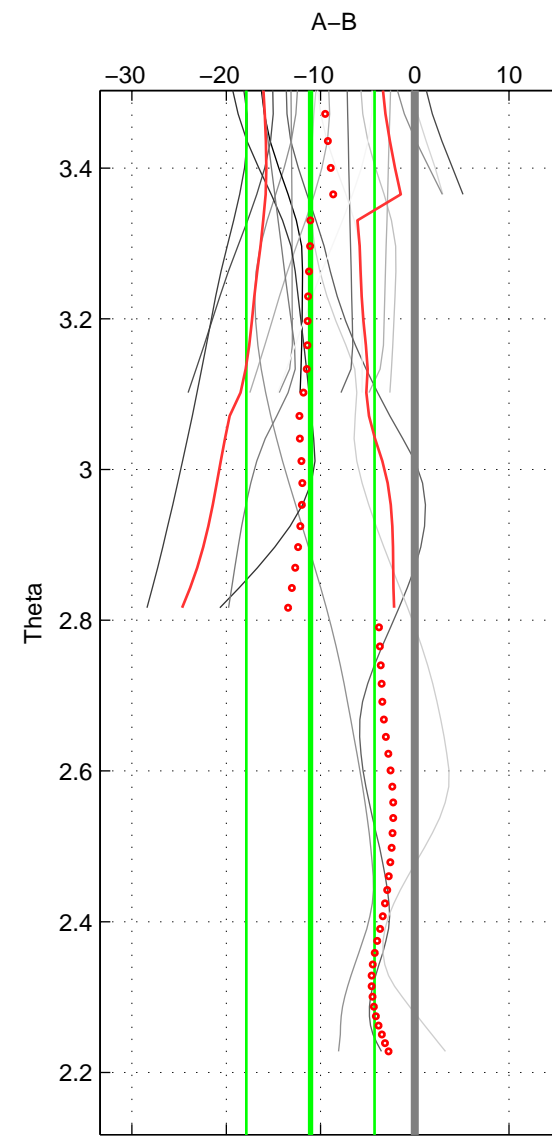

Cruise A (red). Date: Jul 1992 Cruisename: 7-06MT19920701

Cruise B (blue). Date: May 1998 Cruisename: 315-74DI19980423

*** "Favourite" values are those of space 2.

	Offset	O.StDev	Ratio	R.Stdev	Rating
SIGMA:	-18.125	3.923	0.992	0.002	3
THETA:	-11.067	6.797	0.995	0.003	4
DEPTH:	-15.263	2.149	0.993	0.001	3
FAV. :	-11.067	6.797	0.995	0.003	4

Please note that statistics are bad.

Profiles of A: 3
 Profiles of B: 6
 Diff profs : 9
 WMoffset (A-B): -18.1252
 WMoffset stdev: 3.9232
 WMratio (A/B): 0.9922
 WMratio stdev: 0.0016752

Quality (1-5): 3

Profiles of A: 6
 Profiles of B: 6
 Diff profs : 18
 WMoffset (A-B): -11.0669
 WMoffset stdev: 6.7971
 WMratio (A/B): 0.99523
 WMratio stdev: 0.0029278

Quality (1-5): 4

Please note that statistics are bad.

Profiles of A: 3
 Profiles of B: 6
 Diff profs : 9
 WMoffset (A-B): -15.2626
 WMoffset stdev: 2.1492
 WMratio (A/B): 0.99342
 WMratio stdev: 0.00092768

Quality (1-5): 3