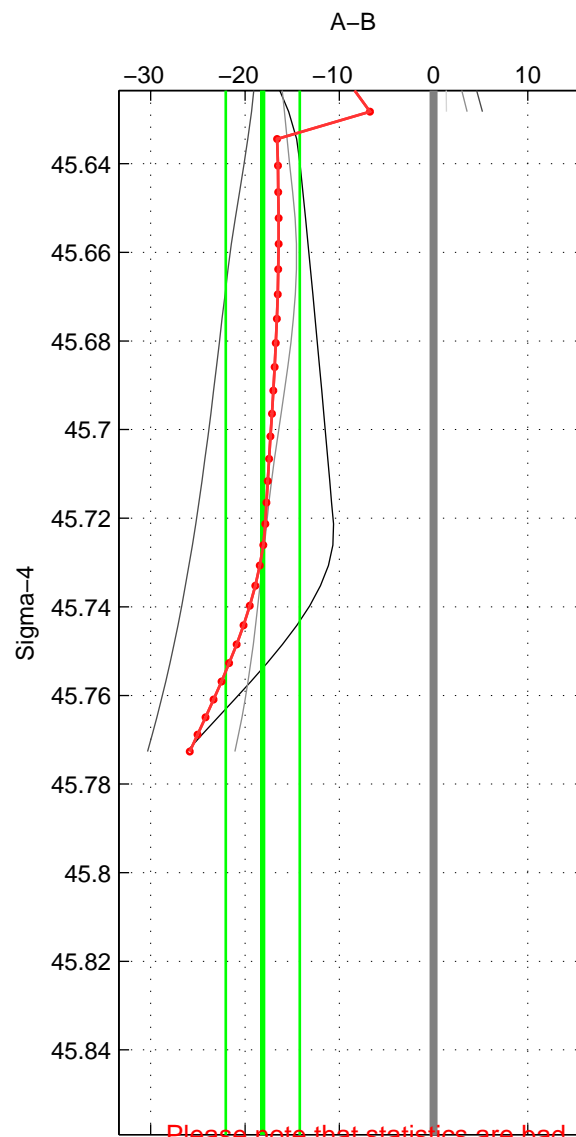

Cruise A (red). Date: Jul 1992 Cruisename: 7-06MT19920701

Cruise B (blue). Date: May 1998 Cruisename: 315-74DI19980423

*** "Favourite" values are those of space 2.

	Offset	O.StDev	Ratio	R.Stdev	Rating
SIGMA:	-18.125	3.923	0.992	0.002	3
THETA:	-11.067	6.797	0.995	0.003	4
DEPTH:	-15.263	2.149	0.993	0.001	3
FAV. :	-11.067	6.797	0.995	0.003	4

Please note that statistics are bad.

Profiles of A: 3
 Profiles of B: 6
 Diff profs : 9
 WMoffset (A-B): -18.1252
 WMoffset stdev: 3.9232
 WMratio (A/B): 0.9922
 WMratio stdev: 0.0016752

Quality (1-5): 3

Profiles of A: 6
 Profiles of B: 6
 Diff profs : 18
 WMoffset (A-B): -11.0669
 WMoffset stdev: 6.7971
 WMratio (A/B): 0.99523
 WMratio stdev: 0.0029278

Quality (1-5): 4

Please note that statistics are bad.

Profiles of A: 3
 Profiles of B: 6
 Diff profs : 9
 WMoffset (A-B): -15.2626
 WMoffset stdev: 2.1492
 WMratio (A/B): 0.99342
 WMratio stdev: 0.00092768

Quality (1-5): 3