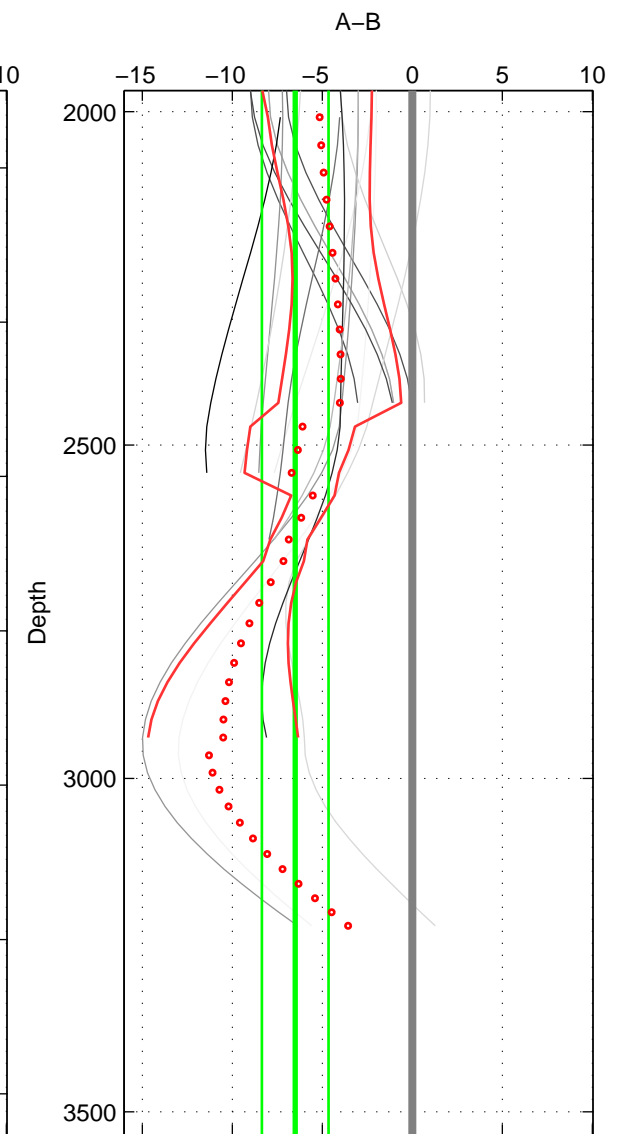

Cruise A (red). Date: Jun 2001 Cruisename: 79-58AA20010527

Cruise B (blue). Date: Aug 1993 Cruisename: 87-58JH19930730

*** "Favourite" values are those of space 2.

	Offset	O.StDev	Ratio	R.Stdev	Rating
SIGMA:	-4.309	1.719	0.998	0.001	3
THETA:	-4.044	2.372	0.998	0.001	4
DEPTH:	-6.511	1.851	0.997	0.001	3
FAV. :	-4.044	2.372	0.998	0.001	4

Profiles of A: 9
 Profiles of B: 3
 Diff profs : 17
 WMoffset (A-B): -4.3094
 WMoffset stdev: 1.7193
 WMratio (A/B): 0.99813
 WMratio stdev: 0.00074548

Quality (1-5): 3

Profiles of A: 9
 Profiles of B: 3
 Diff profs : 16
 WMoffset (A-B): -4.044
 WMoffset stdev: 2.3721
 WMratio (A/B): 0.99824
 WMratio stdev: 0.0010299

Quality (1-5): 4

Profiles of A: 9
 Profiles of B: 3
 Diff profs : 17
 WMoffset (A-B): -6.511
 WMoffset stdev: 1.8511
 WMratio (A/B): 0.99718
 WMratio stdev: 0.00080301

Quality (1-5): 3