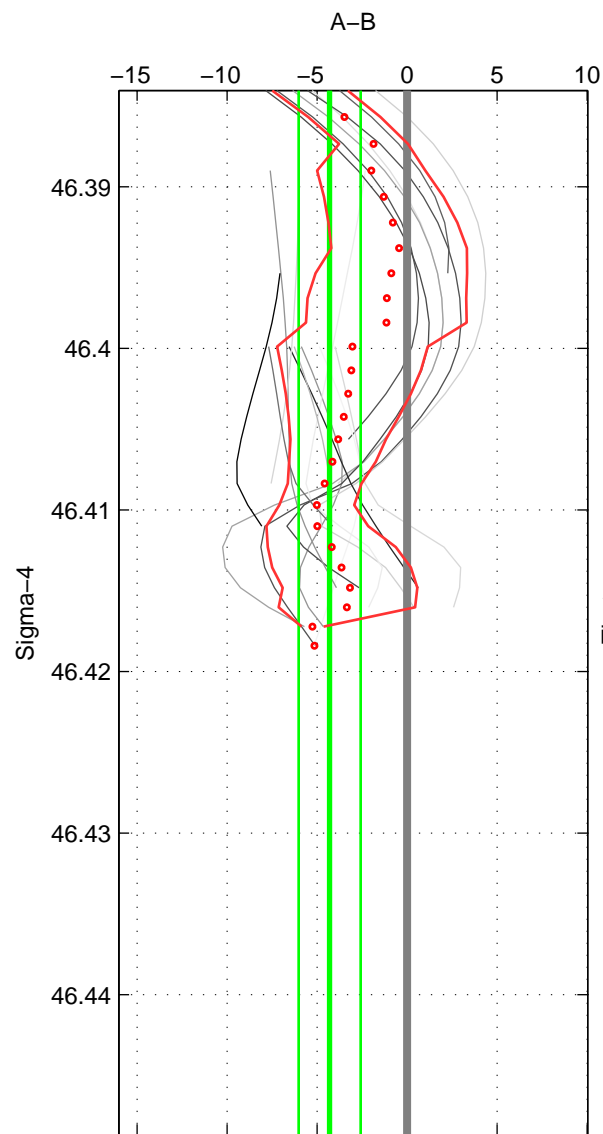

Cruise A (red). Date: Jun 2001 Cruisename: 79-58AA20010527

Cruise B (blue). Date: Aug 1993 Cruisename: 87-58JH19930730

*** "Favourite" values are those of space 2.

	Offset	O.StDev	Ratio	R.Stdev	Rating
SIGMA:	-4.309	1.719	0.998	0.001	3
THETA:	-4.044	2.372	0.998	0.001	4
DEPTH:	-6.511	1.851	0.997	0.001	3
FAV. :	-4.044	2.372	0.998	0.001	4

Profiles of A: 9
 Profiles of B: 3
 Diff profs : 17
 WMoffset (A-B): -4.3094
 WMoffset stdev: 1.7193
 WMratio (A/B): 0.99813
 WMratio stdev: 0.00074548

Quality (1-5): 3

Profiles of A: 9
 Profiles of B: 3
 Diff profs : 16
 WMoffset (A-B): -4.044
 WMoffset stdev: 2.3721
 WMratio (A/B): 0.99824
 WMratio stdev: 0.0010299

Quality (1-5): 4

Profiles of A: 9
 Profiles of B: 3
 Diff profs : 17
 WMoffset (A-B): -6.511
 WMoffset stdev: 1.8511
 WMratio (A/B): 0.99718
 WMratio stdev: 0.00080301

Quality (1-5): 3