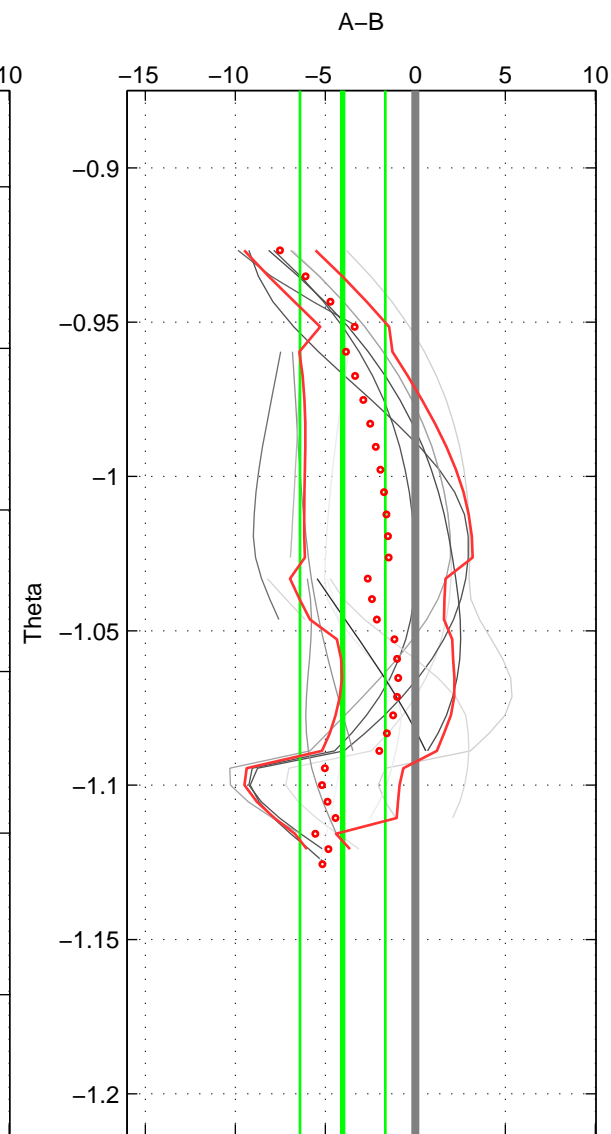

Cruise A (red). Date: Jun 2001 Cruisename: 79-58AA20010527

Cruise B (blue). Date: Aug 1993 Cruisename: 87-58JH19930730

*** "Favourite" values are those of space 2.

	Offset	O.StDev	Ratio	R.Stdev	Rating
SIGMA:	-4.309	1.719	0.998	0.001	3
THETA:	-4.044	2.372	0.998	0.001	4
DEPTH:	-6.511	1.851	0.997	0.001	3
FAV. :	-4.044	2.372	0.998	0.001	4

Profiles of A: 9
 Profiles of B: 3
 Diff profs : 17
 WMoffset (A-B): -4.3094
 WMoffset stdev: 1.7193
 WMratio (A/B): 0.99813
 WMratio stdev: 0.00074548

Quality (1-5): 3

Profiles of A: 9
 Profiles of B: 3
 Diff profs : 16
 WMoffset (A-B): -4.044
 WMoffset stdev: 2.3721
 WMratio (A/B): 0.99824
 WMratio stdev: 0.0010299

Quality (1-5): 4

Profiles of A: 9
 Profiles of B: 3
 Diff profs : 17
 WMoffset (A-B): -6.511
 WMoffset stdev: 1.8511
 WMratio (A/B): 0.99718
 WMratio stdev: 0.00080301

Quality (1-5): 3