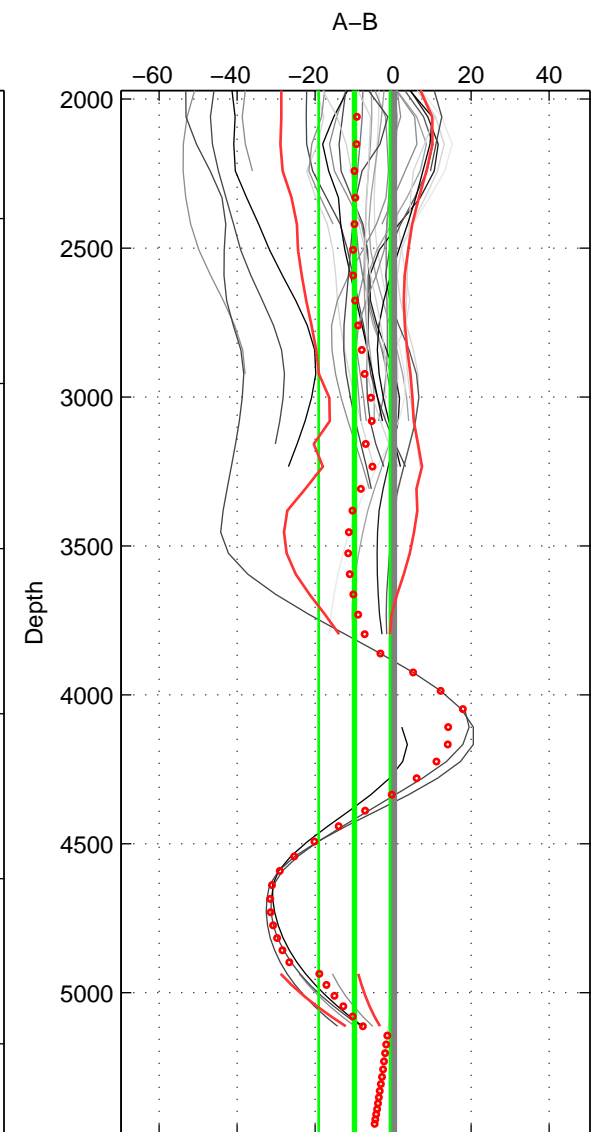

Cruise A (red). Date: Aug 1991 Cruisename: 250-33MW19910711
 Cruise B (blue). Date: Aug 1993 Cruisename: 251-33MW19930704.1

*** "Favourite" values are those of space 2.

	Offset	O.StDev	Ratio	R.Stdev	Rating
SIGMA:	-12.833	17.489	0.994	0.007	4
THETA:	-1.777	10.919	0.999	0.005	5
DEPTH:	-9.916	9.161	0.996	0.004	4
FAV. :	-1.777	10.919	0.999	0.005	5

Profiles of A: 5
 Profiles of B: 19
 Diff profs : 25
 WMoffset (A-B): -12.8334
 WMoffset stdev: 17.4891
 WMratio (A/B): 0.9945
 WMratio stdev: 0.0074981

Quality (1-5): 4

Profiles of A: 6
 Profiles of B: 19
 Diff profs : 31
 WMoffset (A-B): -1.7766
 WMoffset stdev: 10.9188
 WMratio (A/B): 0.99924
 WMratio stdev: 0.0046386

Quality (1-5): 5

Profiles of A: 6
 Profiles of B: 19
 Diff profs : 31
 WMoffset (A-B): -9.9162
 WMoffset stdev: 9.1608
 WMratio (A/B): 0.99578
 WMratio stdev: 0.0038806

Quality (1-5): 4