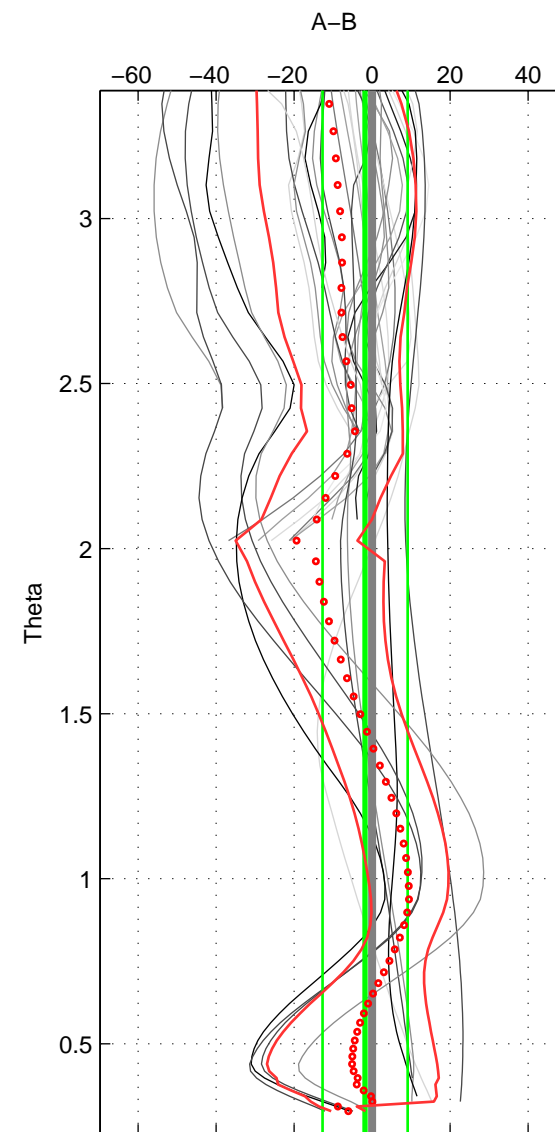

Cruise A (red). Date: Aug 1991 Cruisename: 250-33MW19910711
 Cruise B (blue). Date: Aug 1993 Cruisename: 251-33MW19930704.1

*** "Favourite" values are those of space 2.

	Offset	O.StDev	Ratio	R.Stdev	Rating
SIGMA:	-12.833	17.489	0.994	0.007	4
THETA:	-1.777	10.919	0.999	0.005	5
DEPTH:	-9.916	9.161	0.996	0.004	4
FAV. :	-1.777	10.919	0.999	0.005	5

Profiles of A: 5
 Profiles of B: 19
 Diff profs : 25
 WMoffset (A-B): -12.8334
 WMoffset stdev: 17.4891
 WMratio (A/B): 0.9945
 WMratio stdev: 0.0074981

Quality (1-5): 4

Profiles of A: 6
 Profiles of B: 19
 Diff profs : 31
 WMoffset (A-B): -1.7766
 WMoffset stdev: 10.9188
 WMratio (A/B): 0.99924
 WMratio stdev: 0.0046386

Quality (1-5): 5

Profiles of A: 6
 Profiles of B: 19
 Diff profs : 31
 WMoffset (A-B): -9.9162
 WMoffset stdev: 9.1608
 WMratio (A/B): 0.99578
 WMratio stdev: 0.0038806

Quality (1-5): 4