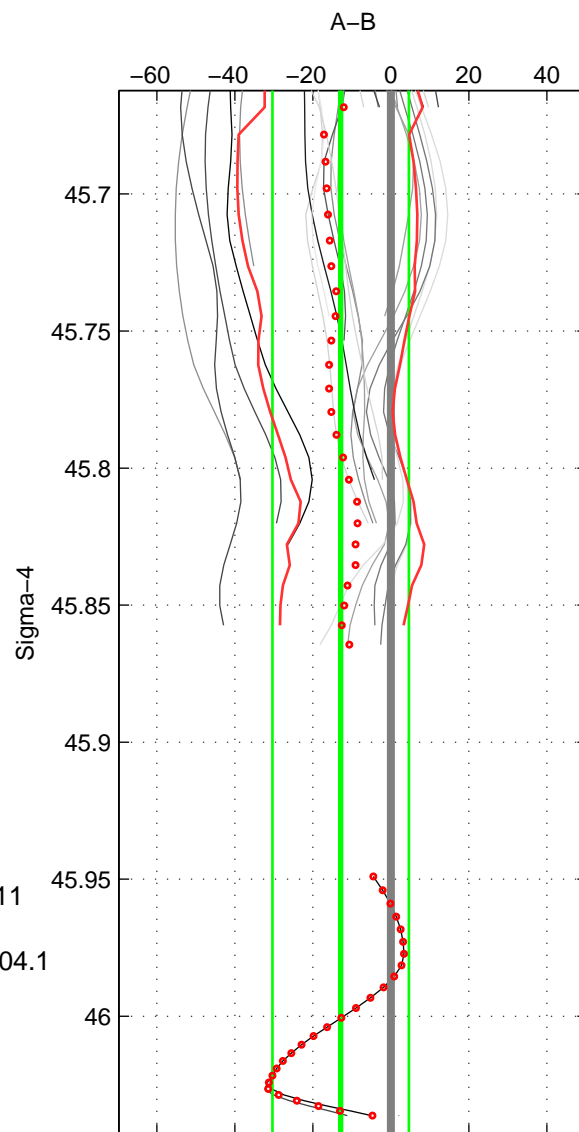

Cruise A (red). Date: Aug 1991 Cruisename: 250-33MW19910711
 Cruise B (blue). Date: Aug 1993 Cruisename: 251-33MW19930704.1

*** "Favourite" values are those of space 2.

	Offset	O.StDev	Ratio	R.Stdev	Rating
SIGMA:	-12.833	17.489	0.994	0.007	4
THETA:	-1.777	10.919	0.999	0.005	5
DEPTH:	-9.916	9.161	0.996	0.004	4
FAV. :	-1.777	10.919	0.999	0.005	5

Profiles of A: 5
 Profiles of B: 19
 Diff profs : 25
 WMoffset (A-B): -12.8334
 WMoffset stdev: 17.4891
 WMratio (A/B): 0.9945
 WMratio stdev: 0.0074981

Quality (1-5): 4

Profiles of A: 6
 Profiles of B: 19
 Diff profs : 31
 WMoffset (A-B): -1.7766
 WMoffset stdev: 10.9188
 WMratio (A/B): 0.99924
 WMratio stdev: 0.0046386

Quality (1-5): 5

Profiles of A: 6
 Profiles of B: 19
 Diff profs : 31
 WMoffset (A-B): -9.9162
 WMoffset stdev: 9.1608
 WMratio (A/B): 0.99578
 WMratio stdev: 0.0038806

Quality (1-5): 4