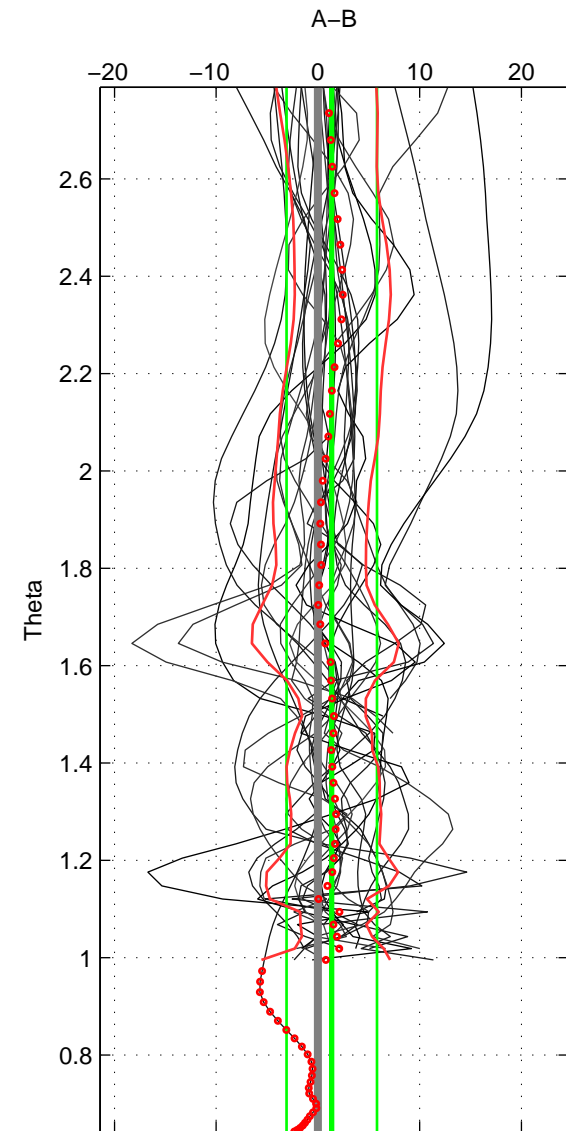

Cruise A (red). Date: Mar 1995 Cruisename: 348-316N19950310
 Cruise B (blue). Date: Oct 1995 Cruisename: 357-33MW19950922

*** "Favourite" values are means of spaces 1 2 3.

	Offset	O.StDev	Ratio	R.Stdev	Rating
SIGMA:	1.195	4.196	1.000	0.002	5
THETA:	1.349	4.446	1.001	0.002	5
DEPTH:	3.068	4.183	1.001	0.002	5
FAV.:	1.871	4.275	1.001	0.002	5

Profiles of A: 23
 Profiles of B: 46
 Diff profs: 25
 WMoffset (A-B): 1.1951
 WMoffset stdev: 4.196
 WMratio (A/B): 1.0005
 WMratio stdev: 0.0017486

Quality (1-5): 5

Profiles of A: 23
 Profiles of B: 47
 Diff profs: 26
 WMoffset (A-B): 1.3492
 WMoffset stdev: 4.4459
 WMratio (A/B): 1.0006
 WMratio stdev: 0.0018524

Quality (1-5): 5

Profiles of A: 34
 Profiles of B: 46
 Diff profs: 40
 WMoffset (A-B): 3.068
 WMoffset stdev: 4.183
 WMratio (A/B): 1.0013
 WMratio stdev: 0.001737

Quality (1-5): 5