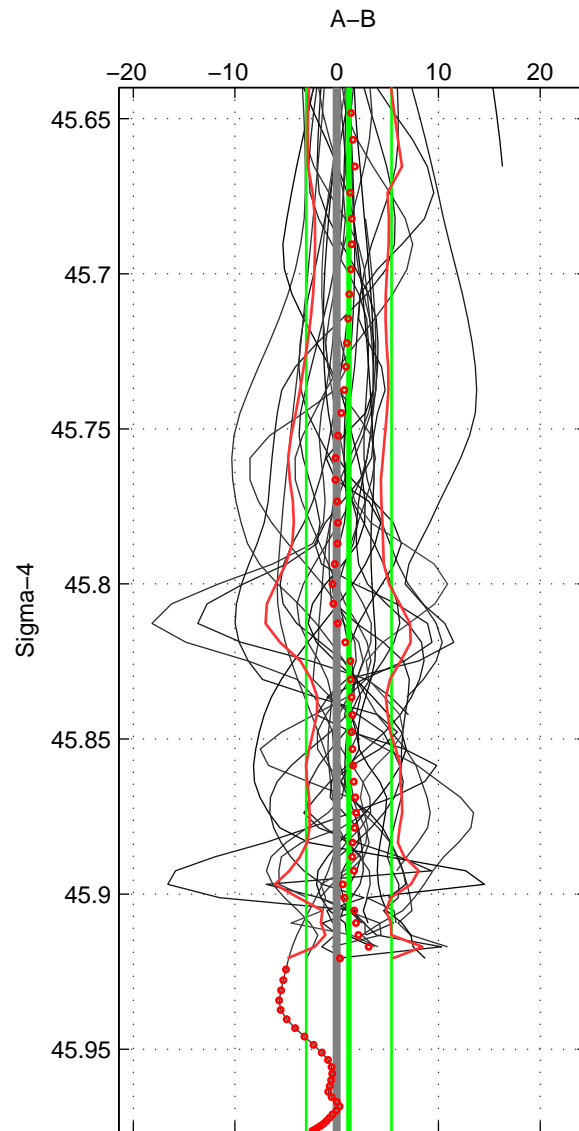

Cruise A (red). Date: Mar 1995 Cruisename: 348-316N19950310
 Cruise B (blue). Date: Oct 1995 Cruisename: 357-33MW19950922

*** "Favourite" values are means of spaces 1 2 3.

	Offset	O.StDev	Ratio	R.Stdev	Rating
SIGMA:	1.195	4.196	1.000	0.002	5
THETA:	1.349	4.446	1.001	0.002	5
DEPTH:	3.068	4.183	1.001	0.002	5
FAV.:	1.871	4.275	1.001	0.002	5

Profiles of A: 23
 Profiles of B: 46
 Diff profs: 25
 WMoffset (A-B): 1.1951
 WMoffset stdev: 4.196
 WMratio (A/B): 1.0005
 WMratio stdev: 0.0017486

Quality (1-5): 5

Profiles of A: 23
 Profiles of B: 47
 Diff profs: 26
 WMoffset (A-B): 1.3492
 WMoffset stdev: 4.4459
 WMratio (A/B): 1.0006
 WMratio stdev: 0.0018524

Quality (1-5): 5

Profiles of A: 34
 Profiles of B: 46
 Diff profs: 40
 WMoffset (A-B): 3.068
 WMoffset stdev: 4.183
 WMratio (A/B): 1.0013
 WMratio stdev: 0.001737

Quality (1-5): 5