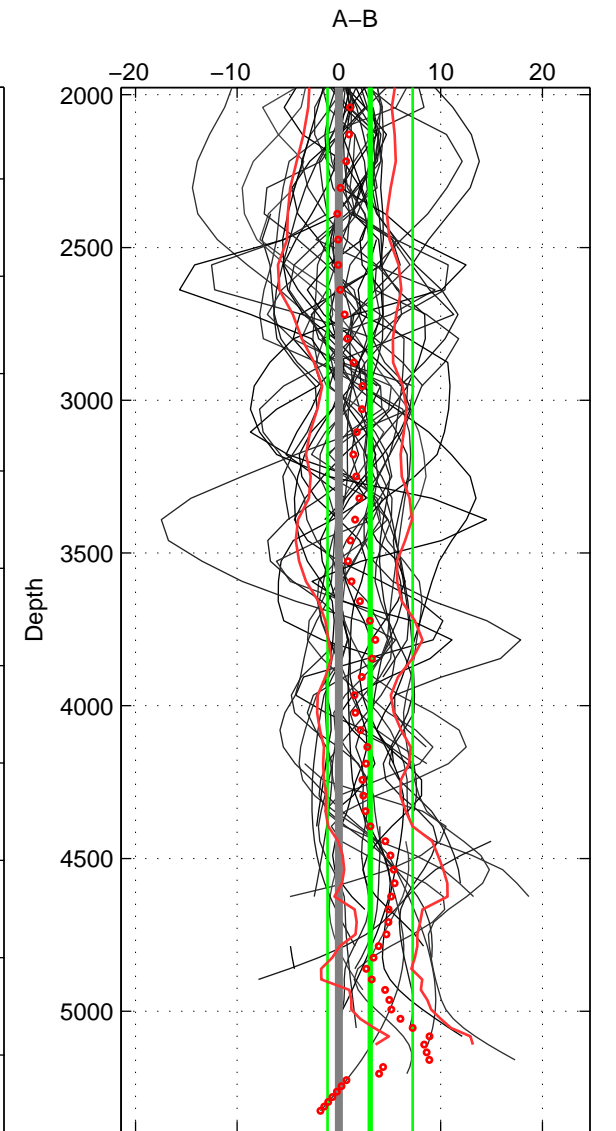

Cruise A (red). Date: Mar 1995 Cruisename: 348-316N19950310
 Cruise B (blue). Date: Oct 1995 Cruisename: 357-33MW19950922

*** "Favourite" values are means of spaces 1 2 3.

	Offset	O.StDev	Ratio	R.Stdev	Rating
SIGMA:	1.195	4.196	1.000	0.002	5
THETA:	1.349	4.446	1.001	0.002	5
DEPTH:	3.068	4.183	1.001	0.002	5
FAV.:	1.871	4.275	1.001	0.002	5

Profiles of A: 23
 Profiles of B: 46
 Diff profs: 25
 WMoffset (A-B): 1.1951
 WMoffset stdev: 4.196
 WMratio (A/B): 1.0005
 WMratio stdev: 0.0017486

Quality (1-5): 5

Profiles of A: 23
 Profiles of B: 47
 Diff profs: 26
 WMoffset (A-B): 1.3492
 WMoffset stdev: 4.4459
 WMratio (A/B): 1.0006
 WMratio stdev: 0.0018524

Quality (1-5): 5

Profiles of A: 34
 Profiles of B: 46
 Diff profs: 40
 WMoffset (A-B): 3.068
 WMoffset stdev: 4.183
 WMratio (A/B): 1.0013
 WMratio stdev: 0.001737

Quality (1-5): 5