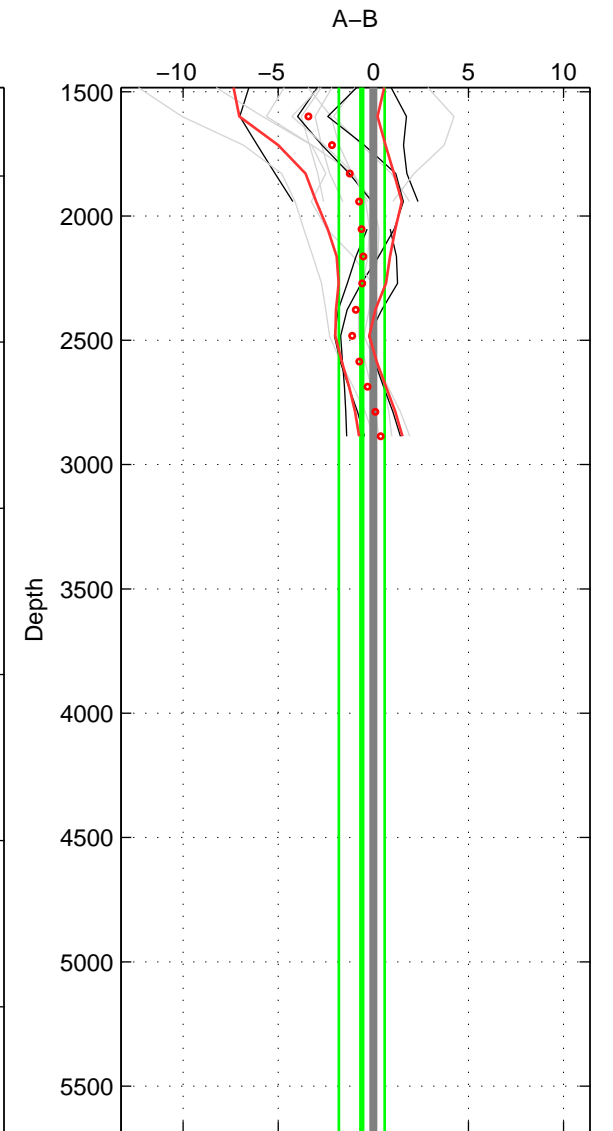

Cruise A (red). Date: Jun 2000 Cruisename: 571-49HO20000601

Cruise B (blue). Date: Jun 2001 Cruisename: 591-49NZ20010604

\*\*\* "Favourite" values are means of spaces 1 2.

	Offset	O.StDev	Ratio	R.Stdev	Rating
SIGMA:	0.108	1.109	1.000	0.000	4
THETA:	-0.054	1.415	1.000	0.001	4
DEPTH:	-0.609	1.201	1.000	0.000	3
FAV.:	0.027	1.262	1.000	0.001	4

Profiles of A: 5  
 Profiles of B: 7  
 Diff profs : 15  
 WMoffset (A-B): 0.10841  
 WMoffset stdev: 1.1091  
 WMratio (A/B): 1  
 WMratio stdev: 0.00046015

Quality (1-5): 4

Profiles of A: 5  
 Profiles of B: 7  
 Diff profs : 16  
 WMoffset (A-B): -0.054278  
 WMoffset stdev: 1.4147  
 WMratio (A/B): 0.99998  
 WMratio stdev: 0.00058647

Quality (1-5): 4

Profiles of A: 5  
 Profiles of B: 7  
 Diff profs : 15  
 WMoffset (A-B): -0.60881  
 WMoffset stdev: 1.2009  
 WMratio (A/B): 0.99975  
 WMratio stdev: 0.00049756

Quality (1-5): 3