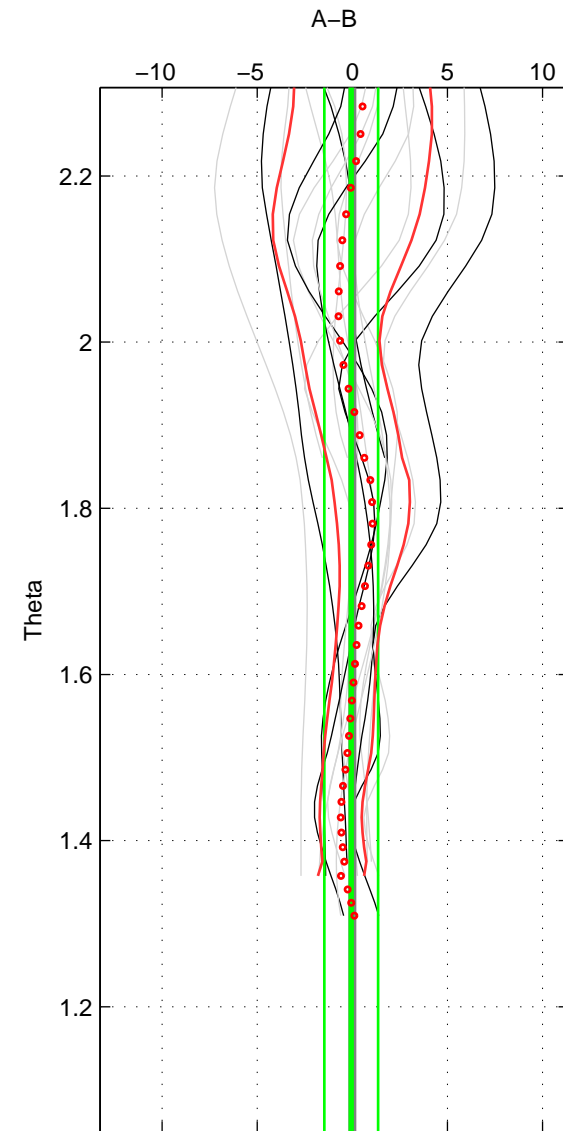

Cruise A (red). Date: Jun 2000 Cruisename: 571-49HO20000601

Cruise B (blue). Date: Jun 2001 Cruisename: 591-49NZ20010604

\*\*\* "Favourite" values are means of spaces 1 2.

	Offset	O.StDev	Ratio	R.Stdev	Rating
SIGMA:	0.108	1.109	1.000	0.000	4
THETA:	-0.054	1.415	1.000	0.001	4
DEPTH:	-0.609	1.201	1.000	0.000	3
FAV.:	0.027	1.262	1.000	0.001	4

Profiles of A: 5  
 Profiles of B: 7  
 Diff profs : 15  
 WMoffset (A-B): 0.10841  
 WMoffset stdev: 1.1091  
 WMratio (A/B): 1  
 WMratio stdev: 0.00046015

Quality (1-5): 4

Profiles of A: 5  
 Profiles of B: 7  
 Diff profs : 16  
 WMoffset (A-B): -0.054278  
 WMoffset stdev: 1.4147  
 WMratio (A/B): 0.99998  
 WMratio stdev: 0.00058647

Quality (1-5): 4

Profiles of A: 5  
 Profiles of B: 7  
 Diff profs : 15  
 WMoffset (A-B): -0.60881  
 WMoffset stdev: 1.2009  
 WMratio (A/B): 0.99975  
 WMratio stdev: 0.00049756

Quality (1-5): 3