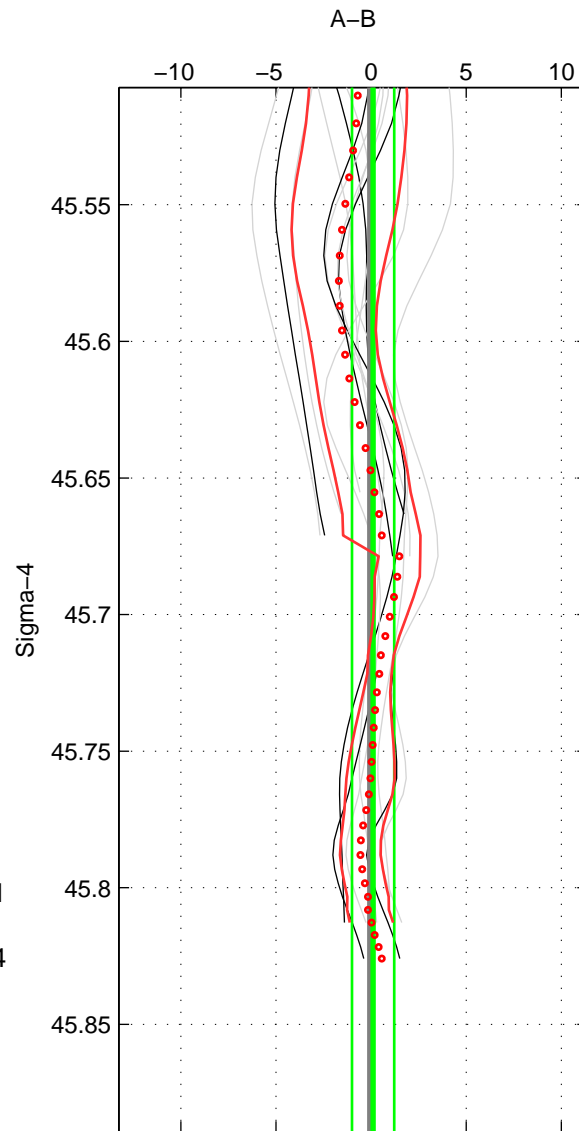

Cruise A (red). Date: Jun 2000 Cruisename: 571-49HO20000601

Cruise B (blue). Date: Jun 2001 Cruisename: 591-49NZ20010604

\*\*\* "Favourite" values are means of spaces 1 2.

	Offset	O.StDev	Ratio	R.Stdev	Rating
SIGMA:	0.108	1.109	1.000	0.000	4
THETA:	-0.054	1.415	1.000	0.001	4
DEPTH:	-0.609	1.201	1.000	0.000	3
FAV.:	0.027	1.262	1.000	0.001	4

Profiles of A: 5  
 Profiles of B: 7  
 Diff profs : 15  
 WMoffset (A-B): 0.10841  
 WMoffset stdev: 1.1091  
 WMratio (A/B): 1  
 WMratio stdev: 0.00046015

Quality (1-5): 4

Profiles of A: 5  
 Profiles of B: 7  
 Diff profs : 16  
 WMoffset (A-B): -0.054278  
 WMoffset stdev: 1.4147  
 WMratio (A/B): 0.99998  
 WMratio stdev: 0.00058647

Quality (1-5): 4

Profiles of A: 5  
 Profiles of B: 7  
 Diff profs : 15  
 WMoffset (A-B): -0.60881  
 WMoffset stdev: 1.2009  
 WMratio (A/B): 0.99975  
 WMratio stdev: 0.00049756

Quality (1-5): 3