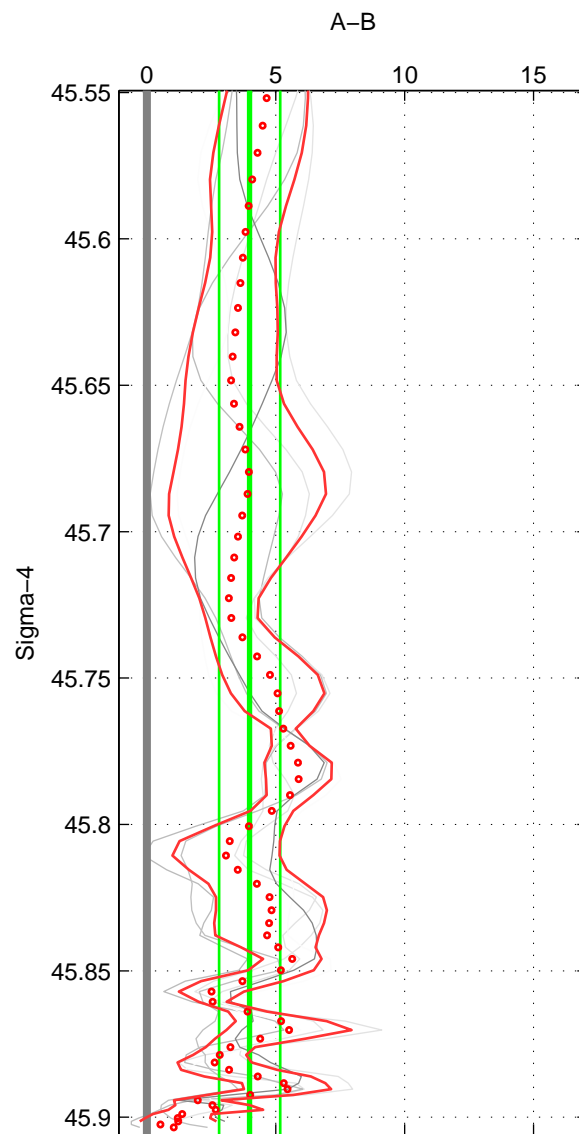

Cruise A (red). Date: Jun 2005 Cruisename: 605-49NZ20050525

Cruise B (blue). Date: Dec 2005 Cruisename: 607-49NZ20051031

*** "Favourite" values are means of spaces 1 2 3.

	Offset	O.StDev	Ratio	R.Stdev	Rating
SIGMA:	3.984	1.188	1.002	0.000	3
THETA:	4.194	1.112	1.002	0.000	3
DEPTH:	4.600	1.363	1.002	0.001	3
FAV.:	4.259	1.221	1.002	0.001	3

Profiles of A: 3
 Profiles of B: 3
 Diff profs : 6
 WMoffset (A-B): 3.9838
 WMoffset stdev: 1.1877
 WMratio (A/B): 1.0017
 WMratio stdev: 0.00049292

Quality (1-5): 3

Profiles of A: 3
 Profiles of B: 3
 Diff profs : 6
 WMoffset (A-B): 4.1941
 WMoffset stdev: 1.1117
 WMratio (A/B): 1.0017
 WMratio stdev: 0.00046162

Quality (1-5): 3

Profiles of A: 3
 Profiles of B: 3
 Diff profs : 6
 WMoffset (A-B): 4.6004
 WMoffset stdev: 1.3629
 WMratio (A/B): 1.0019
 WMratio stdev: 0.00056608

Quality (1-5): 3