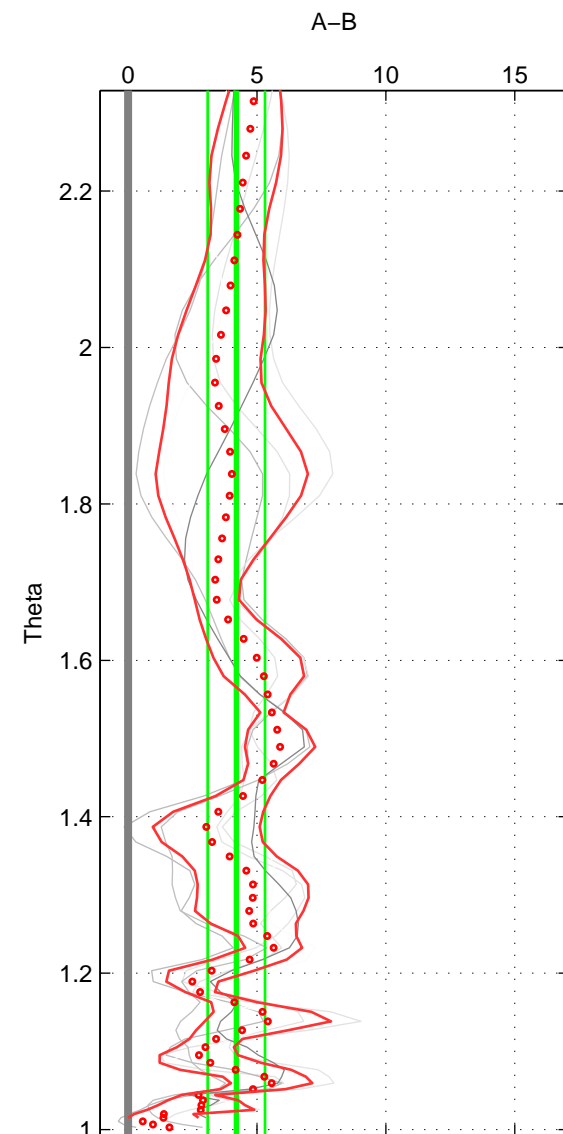

Cruise A (red). Date: Jun 2005 Cruisename: 605-49NZ20050525

Cruise B (blue). Date: Dec 2005 Cruisename: 607-49NZ20051031

*** "Favourite" values are means of spaces 1 2 3.

	Offset	O.StDev	Ratio	R.Stdev	Rating
SIGMA:	3.984	1.188	1.002	0.000	3
THETA:	4.194	1.112	1.002	0.000	3
DEPTH:	4.600	1.363	1.002	0.001	3
FAV.:	4.259	1.221	1.002	0.001	3

Profiles of A: 3
 Profiles of B: 3
 Diff profs : 6
 WMoffset (A-B): 3.9838
 WMoffset stdev: 1.1877
 WMratio (A/B): 1.0017
 WMratio stdev: 0.00049292

Quality (1-5): 3

Profiles of A: 3
 Profiles of B: 3
 Diff profs : 6
 WMoffset (A-B): 4.1941
 WMoffset stdev: 1.1117
 WMratio (A/B): 1.0017
 WMratio stdev: 0.00046162

Quality (1-5): 3

Profiles of A: 3
 Profiles of B: 3
 Diff profs : 6
 WMoffset (A-B): 4.6004
 WMoffset stdev: 1.3629
 WMratio (A/B): 1.0019
 WMratio stdev: 0.00056608

Quality (1-5): 3