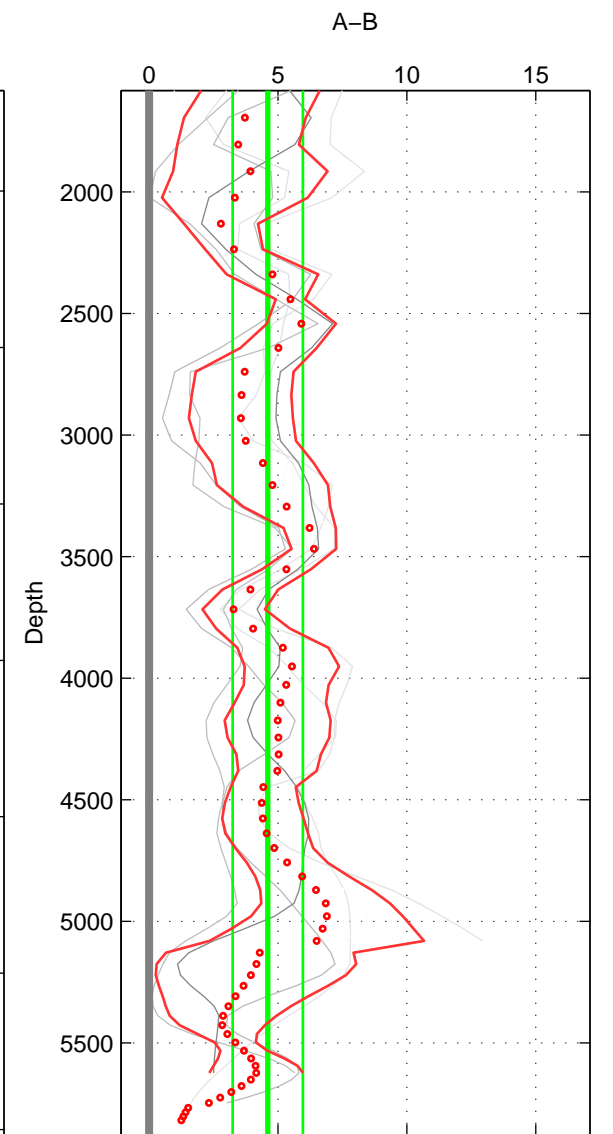

Cruise A (red). Date: Jun 2005 Cruisename: 605-49NZ20050525

Cruise B (blue). Date: Dec 2005 Cruisename: 607-49NZ20051031

*** "Favourite" values are means of spaces 1 2 3.

	Offset	O.StDev	Ratio	R.Stdev	Rating
SIGMA:	3.984	1.188	1.002	0.000	3
THETA:	4.194	1.112	1.002	0.000	3
DEPTH:	4.600	1.363	1.002	0.001	3
FAV.:	4.259	1.221	1.002	0.001	3

Profiles of A: 3
 Profiles of B: 3
 Diff profs : 6
 WMoffset (A-B): 3.9838
 WMoffset stdev: 1.1877
 WMratio (A/B): 1.0017
 WMratio stdev: 0.00049292

Quality (1-5): 3

Profiles of A: 3
 Profiles of B: 3
 Diff profs : 6
 WMoffset (A-B): 4.1941
 WMoffset stdev: 1.1117
 WMratio (A/B): 1.0017
 WMratio stdev: 0.00046162

Quality (1-5): 3

Profiles of A: 3
 Profiles of B: 3
 Diff profs : 6
 WMoffset (A-B): 4.6004
 WMoffset stdev: 1.3629
 WMratio (A/B): 1.0019
 WMratio stdev: 0.00056608

Quality (1-5): 3