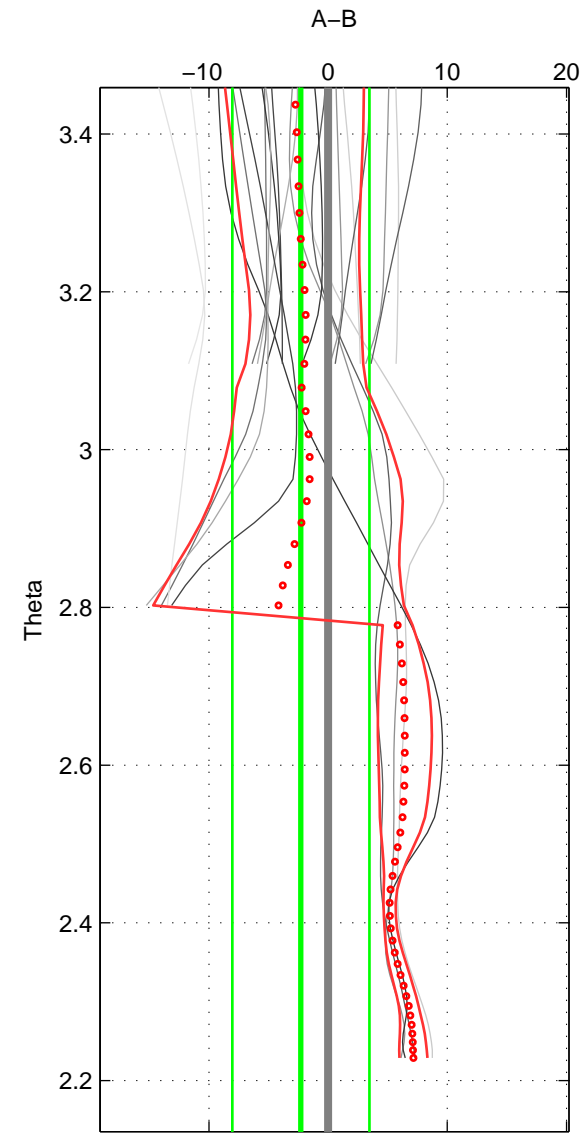

Cruise A (red). Date: Jul 1992 Cruisename: 7-06MT19920701
 Cruise B (blue). Date: Jun 2008 Cruisename: 276-35TH20080610

*** "Favourite" values are those of space 2.

	Offset	O.StDev	Ratio	R.Stdev	Rating
SIGMA:	-10.387	3.264	0.996	0.001	2
THETA:	-2.295	5.754	0.999	0.002	4
DEPTH:	-7.923	0.641	0.997	0.000	2
FAV.:	-2.295	5.754	0.999	0.002	4

Profiles of A: 2
 Profiles of B: 4
 Diff profs : 8
 WMoffset (A-B): -10.3869
 WMoffset stdev: 3.2644
 WMratio (A/B): 0.99551
 WMratio stdev: 0.0013998

Quality (1-5): 2

Profiles of A: 5
 Profiles of B: 4
 Diff profs : 20
 WMoffset (A-B): -2.2955
 WMoffset stdev: 5.7544
 WMratio (A/B): 0.99901
 WMratio stdev: 0.0024921

Quality (1-5): 4

Profiles of A: 2
 Profiles of B: 4
 Diff profs : 8
 WMoffset (A-B): -7.9234
 WMoffset stdev: 0.64134
 WMratio (A/B): 0.99657
 WMratio stdev: 0.00027903

Quality (1-5): 2