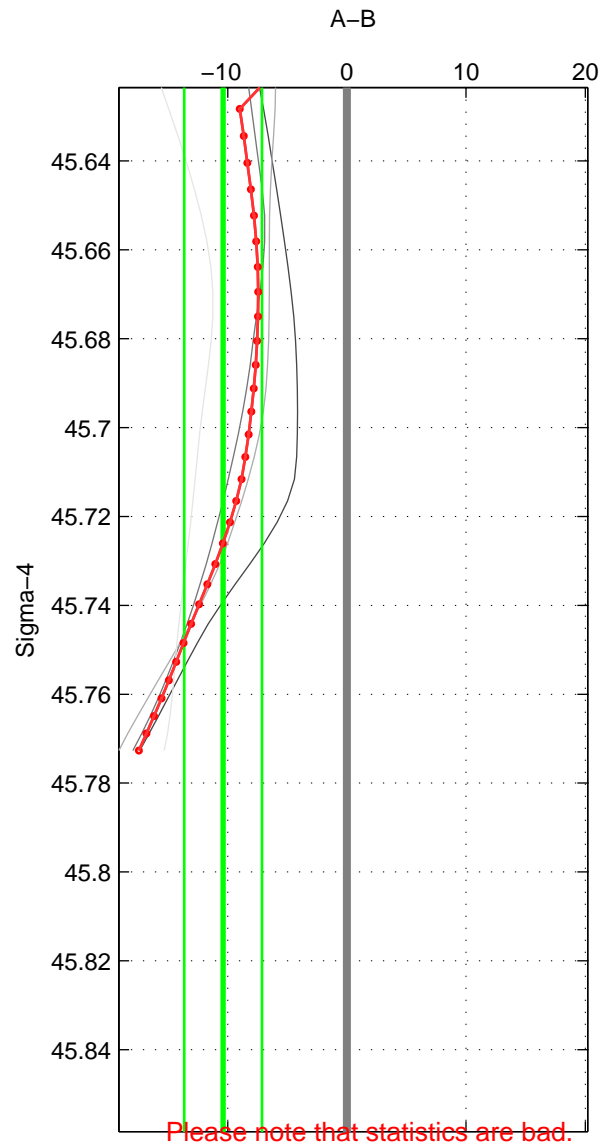

Cruise A (red). Date: Jul 1992 Cruisename: 7-06MT19920701
 Cruise B (blue). Date: Jun 2008 Cruisename: 276-35TH20080610

*** "Favourite" values are those of space 2.

	Offset	O.StDev	Ratio	R.Stdev	Rating
SIGMA:	-10.387	3.264	0.996	0.001	2
THETA:	-2.295	5.754	0.999	0.002	4
DEPTH:	-7.923	0.641	0.997	0.000	2
FAV.:	-2.295	5.754	0.999	0.002	4

Profiles of A: 2
 Profiles of B: 4
 Diff profs : 8
 WMoffset (A-B): -10.3869
 WMoffset stdev: 3.2644
 WMratio (A/B): 0.99551
 WMratio stdev: 0.0013998

Quality (1-5): 2

Profiles of A: 5
 Profiles of B: 4
 Diff profs : 20
 WMoffset (A-B): -2.2955
 WMoffset stdev: 5.7544
 WMratio (A/B): 0.99901
 WMratio stdev: 0.0024921

Quality (1-5): 4

Profiles of A: 2
 Profiles of B: 4
 Diff profs : 8
 WMoffset (A-B): -7.9234
 WMoffset stdev: 0.64134
 WMratio (A/B): 0.99657
 WMratio stdev: 0.00027903

Quality (1-5): 2