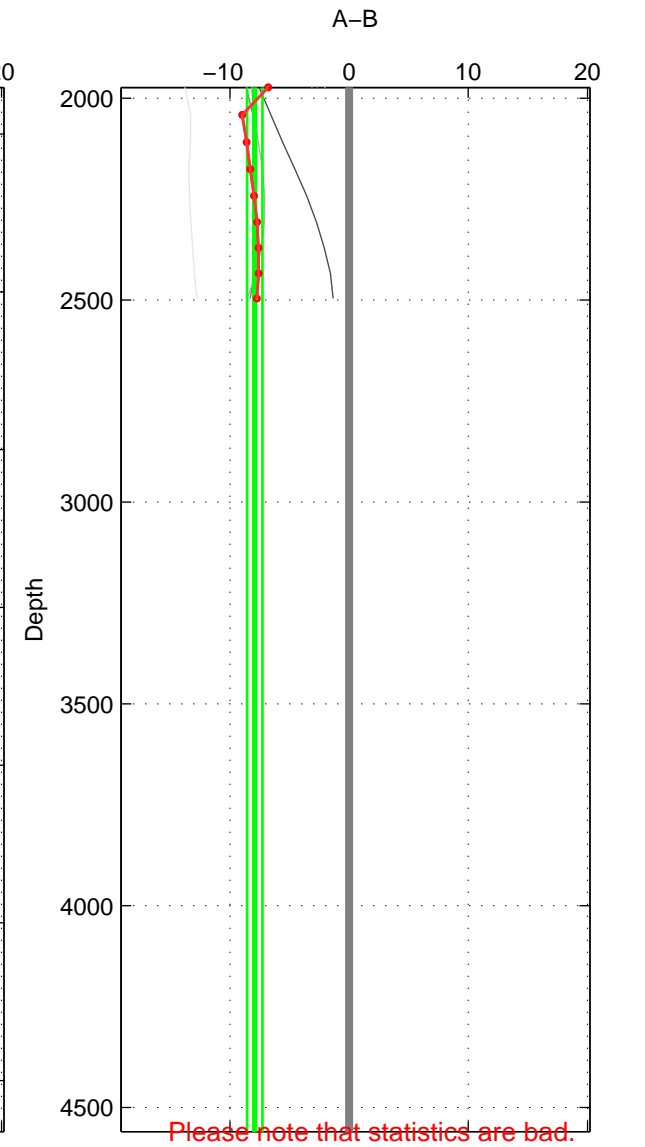

Cruise A (red). Date: Jul 1992 Cruisename: 7-06MT19920701
 Cruise B (blue). Date: Jun 2008 Cruisename: 276-35TH20080610

*** "Favourite" values are those of space 2.

	Offset	O.StDev	Ratio	R.Stdev	Rating
SIGMA:	-10.387	3.264	0.996	0.001	2
THETA:	-2.295	5.754	0.999	0.002	4
DEPTH:	-7.923	0.641	0.997	0.000	2
FAV.:	-2.295	5.754	0.999	0.002	4

Profiles of A: 2
 Profiles of B: 4
 Diff profs : 8
 WMoffset (A-B): -10.3869
 WMoffset stdev: 3.2644
 WMratio (A/B): 0.99551
 WMratio stdev: 0.0013998

Quality (1-5): 2

Profiles of A: 5
 Profiles of B: 4
 Diff profs : 20
 WMoffset (A-B): -2.2955
 WMoffset stdev: 5.7544
 WMratio (A/B): 0.99901
 WMratio stdev: 0.0024921

Quality (1-5): 4

Profiles of A: 2
 Profiles of B: 4
 Diff profs : 8
 WMoffset (A-B): -7.9234
 WMoffset stdev: 0.64134
 WMratio (A/B): 0.99657
 WMratio stdev: 0.00027903

Quality (1-5): 2