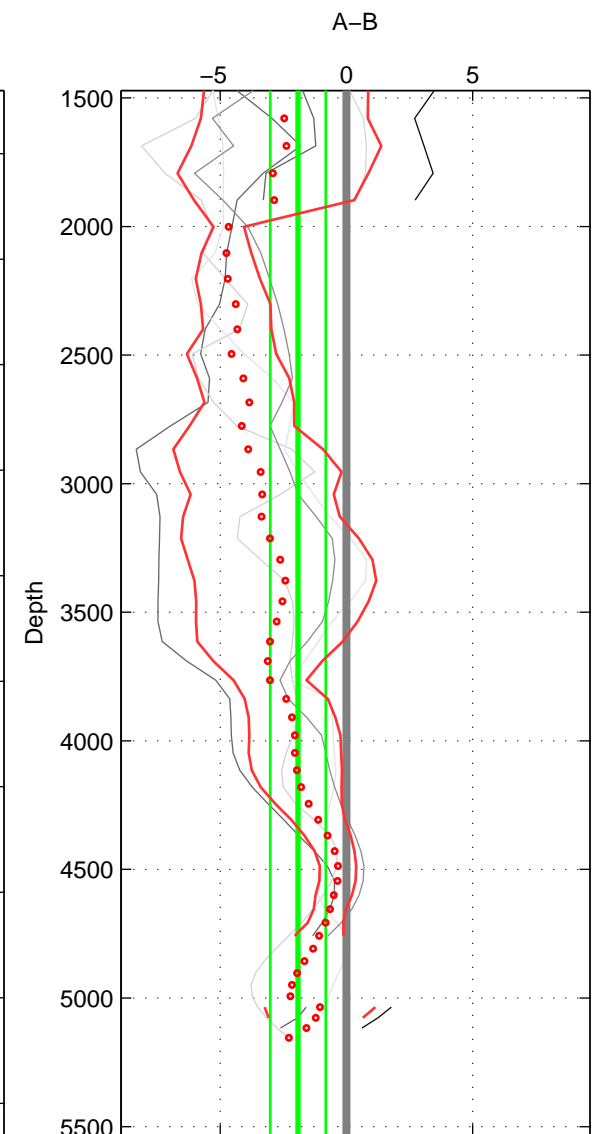

Cruise A (red). Date: Mar 2005 Cruisename: 604-49NZ20050228
 Cruise B (blue). Date: Jul 2011 Cruisename: 626-49RY20110515

*** "Favourite" values are those of space 2.

	Offset	O.StDev	Ratio	R.Stdev	Rating
SIGMA:	-1.818	1.151	0.999	0.000	4
THETA:	-1.536	1.476	0.999	0.001	5
DEPTH:	-1.914	1.100	0.999	0.000	4
FAV.:	-1.536	1.476	0.999	0.001	5

Profiles of A: 3
 Profiles of B: 7
 Diff profs : 7
 WMoffset (A-B): -1.8184
 WMoffset stdev: 1.151
 WMratio (A/B): 0.99925
 WMratio stdev: 0.00047658

Quality (1-5): 4

Profiles of A: 3
 Profiles of B: 7
 Diff profs : 7
 WMoffset (A-B): -1.536
 WMoffset stdev: 1.476
 WMratio (A/B): 0.99936
 WMratio stdev: 0.00061121

Quality (1-5): 5

Profiles of A: 3
 Profiles of B: 7
 Diff profs : 7
 WMoffset (A-B): -1.9137
 WMoffset stdev: 1.1002
 WMratio (A/B): 0.99921
 WMratio stdev: 0.00045546

Quality (1-5): 4