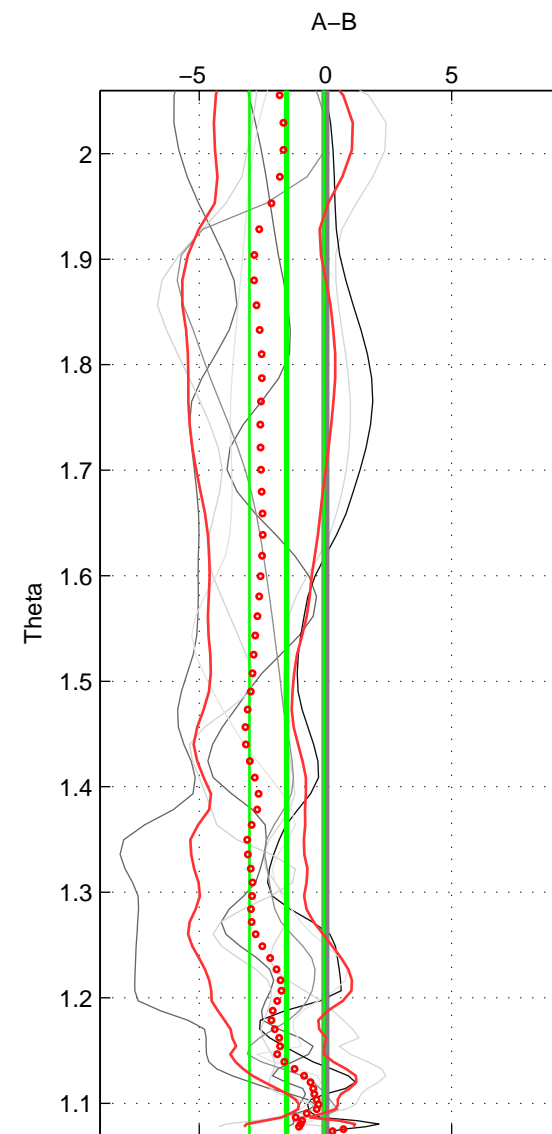

Cruise A (red). Date: Mar 2005 Cruisename: 604-49NZ20050228
 Cruise B (blue). Date: Jul 2011 Cruisename: 626-49RY20110515

*** "Favourite" values are those of space 2.

	Offset	O.StDev	Ratio	R.Stdev	Rating
SIGMA:	-1.818	1.151	0.999	0.000	4
THETA:	-1.536	1.476	0.999	0.001	5
DEPTH:	-1.914	1.100	0.999	0.000	4
FAV.:	-1.536	1.476	0.999	0.001	5

Profiles of A: 3
 Profiles of B: 7
 Diff profs : 7
 WMoffset (A-B): -1.8184
 WMoffset stdev: 1.151
 WMratio (A/B): 0.99925
 WMratio stdev: 0.00047658

Quality (1-5): 4

Profiles of A: 3
 Profiles of B: 7
 Diff profs : 7
 WMoffset (A-B): -1.536
 WMoffset stdev: 1.476
 WMratio (A/B): 0.99936
 WMratio stdev: 0.00061121

Quality (1-5): 5

Profiles of A: 3
 Profiles of B: 7
 Diff profs : 7
 WMoffset (A-B): -1.9137
 WMoffset stdev: 1.1002
 WMratio (A/B): 0.99921
 WMratio stdev: 0.00045546

Quality (1-5): 4