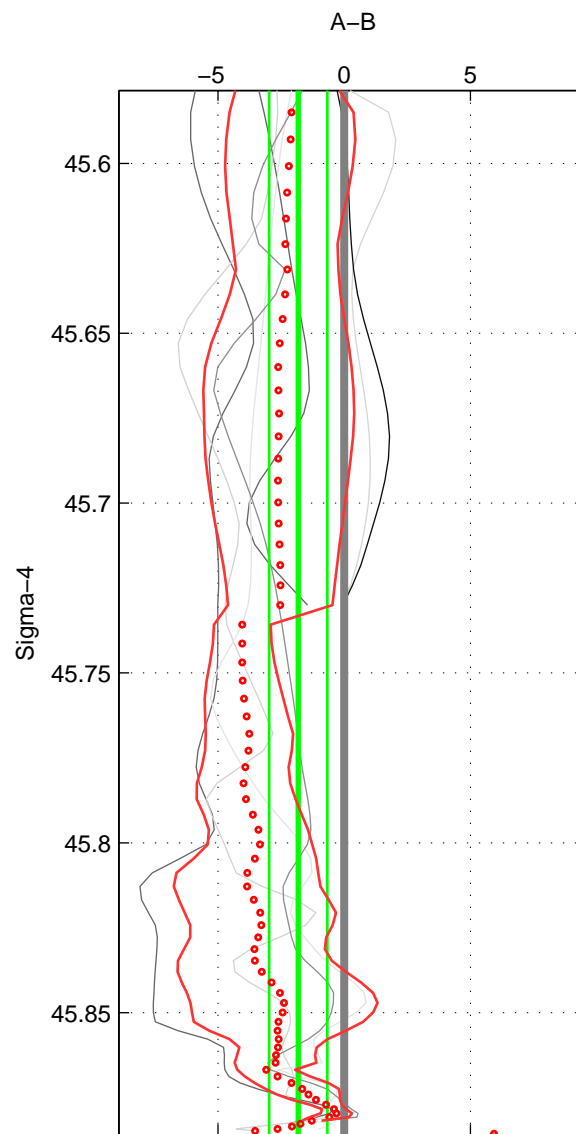

Cruise A (red). Date: Mar 2005 Cruisename: 604-49NZ20050228
 Cruise B (blue). Date: Jul 2011 Cruisename: 626-49RY20110515

*** "Favourite" values are those of space 2.

	Offset	O.StDev	Ratio	R.Stdev	Rating
SIGMA:	-1.818	1.151	0.999	0.000	4
THETA:	-1.536	1.476	0.999	0.001	5
DEPTH:	-1.914	1.100	0.999	0.000	4
FAV.:	-1.536	1.476	0.999	0.001	5

Profiles of A: 3
 Profiles of B: 7
 Diff profs : 7
 WMoffset (A-B): -1.8184
 WMoffset stdev: 1.151
 WMratio (A/B): 0.99925
 WMratio stdev: 0.00047658

Quality (1-5): 4

Profiles of A: 3
 Profiles of B: 7
 Diff profs : 7
 WMoffset (A-B): -1.536
 WMoffset stdev: 1.476
 WMratio (A/B): 0.99936
 WMratio stdev: 0.00061121

Quality (1-5): 5

Profiles of A: 3
 Profiles of B: 7
 Diff profs : 7
 WMoffset (A-B): -1.9137
 WMoffset stdev: 1.1002
 WMratio (A/B): 0.99921
 WMratio stdev: 0.00045546

Quality (1-5): 4