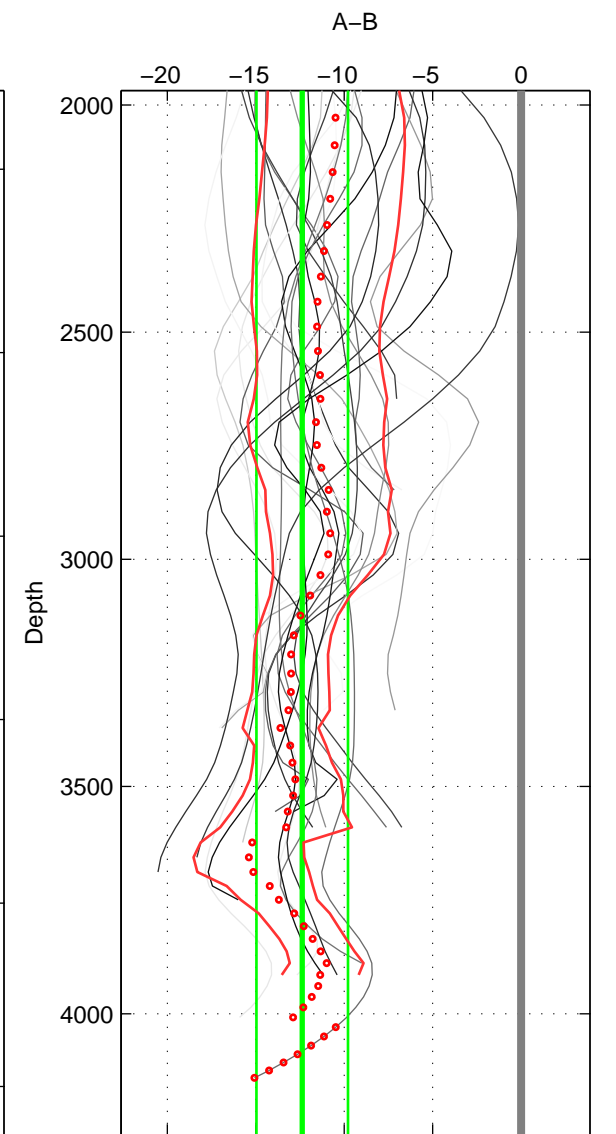

Cruise A (red). Date: Jan 1995 Cruisename: 331-09AR19941213  
 Cruise B (blue). Date: Jan 1995 Cruisename: 384-49HH19941213

\*\*\* "Favourite" values are means of spaces 1 2 3.

	Offset	O.StDev	Ratio	R.Stdev	Rating
SIGMA:	-11.166	2.115	0.995	0.001	5
THETA:	-12.178	2.240	0.995	0.001	5
DEPTH:	-12.376	2.586	0.995	0.001	5
FAV. :	-11.907	2.314	0.995	0.001	5

Profiles of A: 11  
 Profiles of B: 7  
 Diff profs : 23  
 WMoffset (A-B): -11.1661  
 WMoffset stdev: 2.1147  
 WMratio (A/B): 0.99528  
 WMratio stdev: 0.00089301

Quality (1-5): 5

Profiles of A: 11  
 Profiles of B: 7  
 Diff profs : 23  
 WMoffset (A-B): -12.1781  
 WMoffset stdev: 2.2398  
 WMratio (A/B): 0.99485  
 WMratio stdev: 0.00094419

Quality (1-5): 5

Profiles of A: 11  
 Profiles of B: 7  
 Diff profs : 23  
 WMoffset (A-B): -12.3756  
 WMoffset stdev: 2.5864  
 WMratio (A/B): 0.99478  
 WMratio stdev: 0.0010882

Quality (1-5): 5