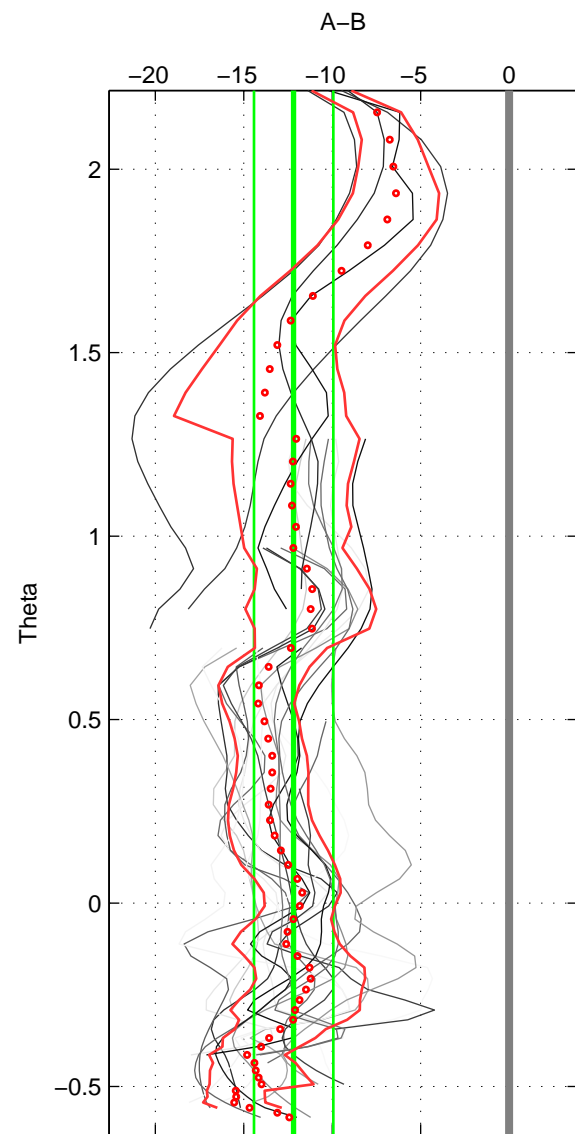

Cruise A (red). Date: Jan 1995 Cruisename: 331-09AR19941213  
 Cruise B (blue). Date: Jan 1995 Cruisename: 384-49HH19941213

\*\*\* "Favourite" values are means of spaces 1 2 3.

	Offset	O.StDev	Ratio	R.Stdev	Rating
SIGMA:	-11.166	2.115	0.995	0.001	5
THETA:	-12.178	2.240	0.995	0.001	5
DEPTH:	-12.376	2.586	0.995	0.001	5
FAV. :	-11.907	2.314	0.995	0.001	5

Profiles of A: 11  
 Profiles of B: 7  
 Diff profs : 23  
 WMoffset (A-B): -11.1661  
 WMoffset stdev: 2.1147  
 WMratio (A/B): 0.99528  
 WMratio stdev: 0.00089301

Quality (1-5): 5

Profiles of A: 11  
 Profiles of B: 7  
 Diff profs : 23  
 WMoffset (A-B): -12.1781  
 WMoffset stdev: 2.2398  
 WMratio (A/B): 0.99485  
 WMratio stdev: 0.00094419

Quality (1-5): 5

Profiles of A: 11  
 Profiles of B: 7  
 Diff profs : 23  
 WMoffset (A-B): -12.3756  
 WMoffset stdev: 2.5864  
 WMratio (A/B): 0.99478  
 WMratio stdev: 0.0010882

Quality (1-5): 5