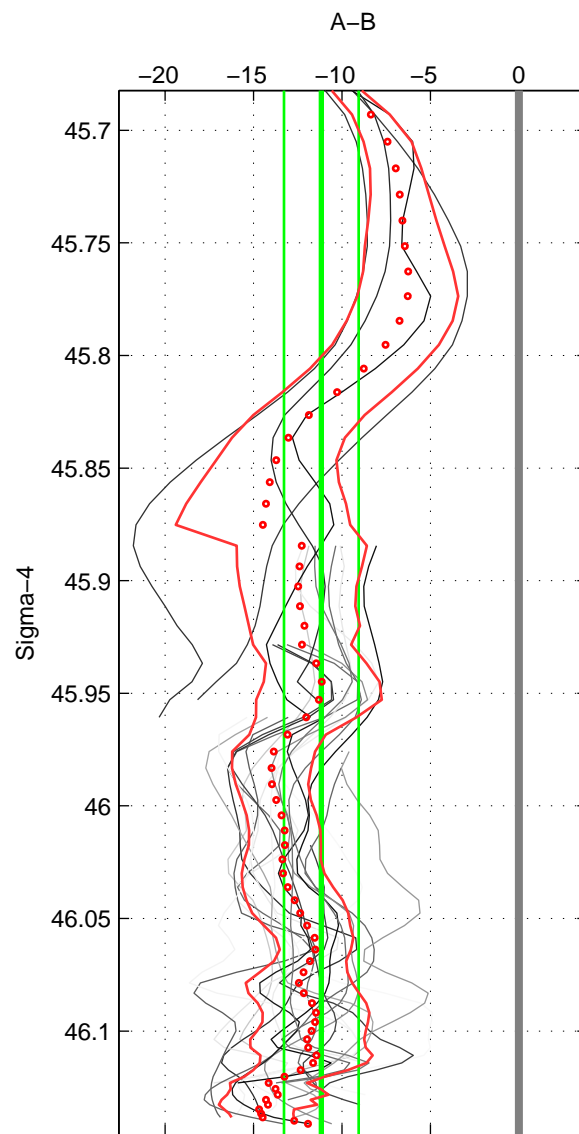

Cruise A (red). Date: Jan 1995 Cruisename: 331-09AR19941213  
 Cruise B (blue). Date: Jan 1995 Cruisename: 384-49HH19941213

\*\*\* "Favourite" values are means of spaces 1 2 3.

	Offset	O.StDev	Ratio	R.Stdev	Rating
SIGMA:	-11.166	2.115	0.995	0.001	5
THETA:	-12.178	2.240	0.995	0.001	5
DEPTH:	-12.376	2.586	0.995	0.001	5
FAV. :	-11.907	2.314	0.995	0.001	5

Profiles of A: 11  
 Profiles of B: 7  
 Diff profs : 23  
 WMoffset (A-B): -11.1661  
 WMoffset stdev: 2.1147  
 WMratio (A/B): 0.99528  
 WMratio stdev: 0.00089301

Quality (1-5): 5

Profiles of A: 11  
 Profiles of B: 7  
 Diff profs : 23  
 WMoffset (A-B): -12.1781  
 WMoffset stdev: 2.2398  
 WMratio (A/B): 0.99485  
 WMratio stdev: 0.00094419

Quality (1-5): 5

Profiles of A: 11  
 Profiles of B: 7  
 Diff profs : 23  
 WMoffset (A-B): -12.3756  
 WMoffset stdev: 2.5864  
 WMratio (A/B): 0.99478  
 WMratio stdev: 0.0010882

Quality (1-5): 5