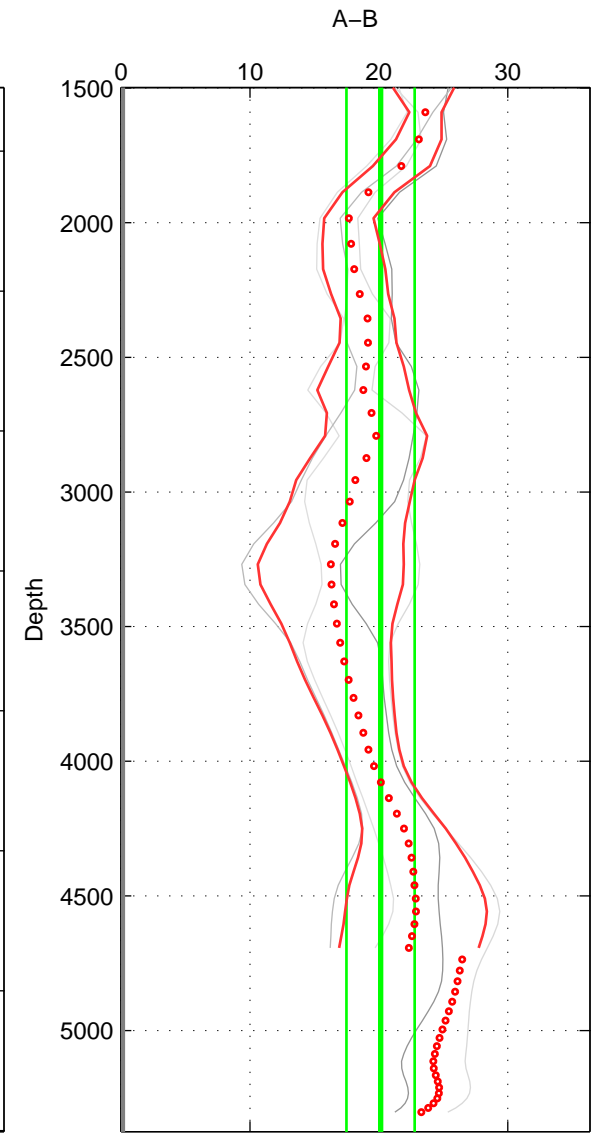

Cruise A (red). Date: Aug 1993 Cruisename: 498-32  
 Cruise B (blue). Date: Jan 1994 Cruisename: 576-49

\*\*\* "Favourite" values are means of spaces 1 2 3.

	Offset	O.StDev	Ratio	R.Stdev	Rating
SIGMA:	21.342	1.136	1.009	0.000	3
THETA:	21.244	1.451	1.009	0.001	3
DEPTH:	20.131	2.652	1.008	0.001	3
FAV. :	20.906	1.746	1.009	0.001	3

Profiles of A: 2  
 Profiles of B: 3  
 Diff profs : 4  
 WMoffset (A-B): 21.3425  
 WMoffset stdev: 1.1358  
 WMratio (A/B): 1.0089  
 WMratio stdev: 0.00047679

Quality (1-5): 3

Profiles of A: 2  
 Profiles of B: 3  
 Diff profs : 4  
 WMoffset (A-B): 21.2437  
 WMoffset stdev: 1.4509  
 WMratio (A/B): 1.0089  
 WMratio stdev: 0.00060903

Quality (1-5): 3

Profiles of A: 2  
 Profiles of B: 3  
 Diff profs : 4  
 WMoffset (A-B): 20.1313  
 WMoffset stdev: 2.6522  
 WMratio (A/B): 1.0084  
 WMratio stdev: 0.0011136

Quality (1-5): 3