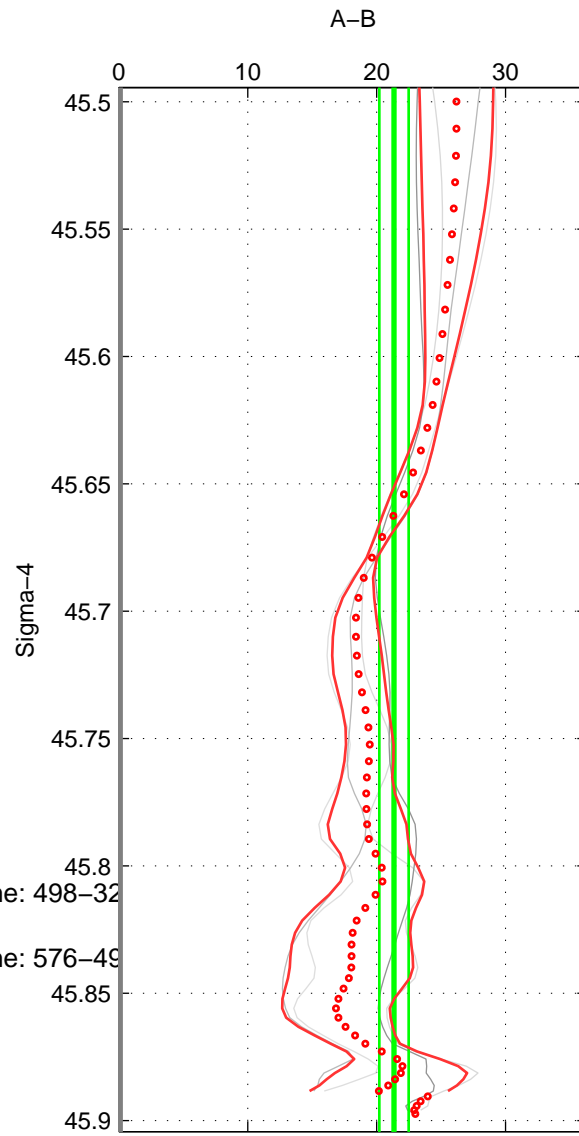

Cruise A (red). Date: Aug 1993 Cruisename: 498-32  
 Cruise B (blue). Date: Jan 1994 Cruisename: 576-49

\*\*\* "Favourite" values are means of spaces 1 2 3.

	Offset	O.StDev	Ratio	R.Stdev	Rating
SIGMA:	21.342	1.136	1.009	0.000	3
THETA:	21.244	1.451	1.009	0.001	3
DEPTH:	20.131	2.652	1.008	0.001	3
FAV. :	20.906	1.746	1.009	0.001	3

Profiles of A: 2  
 Profiles of B: 3  
 Diff profs : 4  
 WMoffset (A-B): 21.3425  
 WMoffset stdev: 1.1358  
 WMratio (A/B): 1.0089  
 WMratio stdev: 0.00047679

Quality (1-5): 3

Profiles of A: 2  
 Profiles of B: 3  
 Diff profs : 4  
 WMoffset (A-B): 21.2437  
 WMoffset stdev: 1.4509  
 WMratio (A/B): 1.0089  
 WMratio stdev: 0.00060903

Quality (1-5): 3

Profiles of A: 2  
 Profiles of B: 3  
 Diff profs : 4  
 WMoffset (A-B): 20.1313  
 WMoffset stdev: 2.6522  
 WMratio (A/B): 1.0084  
 WMratio stdev: 0.0011136

Quality (1-5): 3