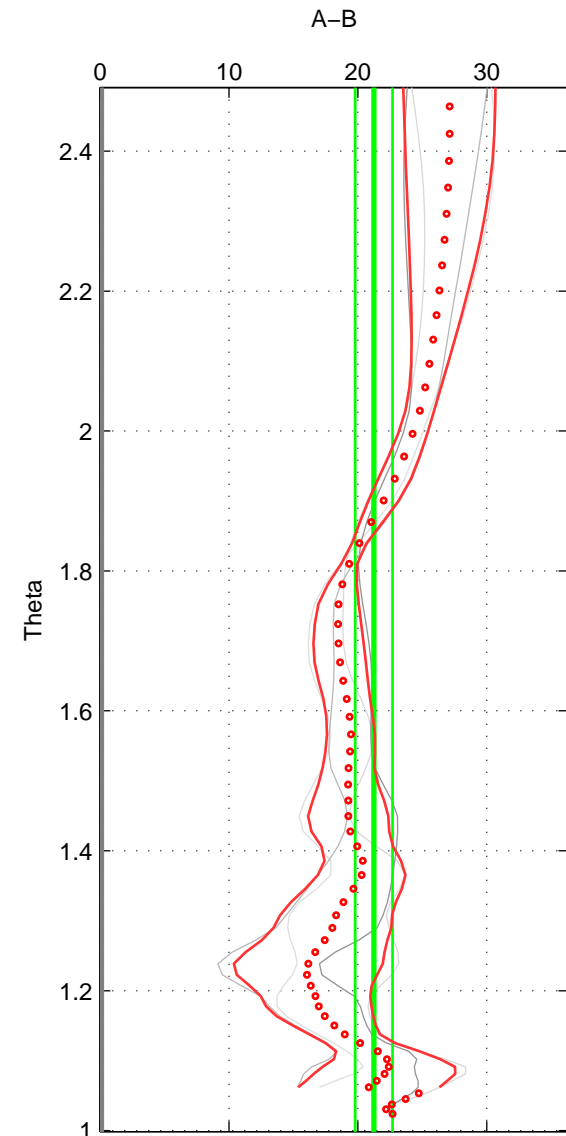

Cruise A (red). Date: Aug 1993 Cruisename: 498-32  
 Cruise B (blue). Date: Jan 1994 Cruisename: 576-49

\*\*\* "Favourite" values are means of spaces 1 2 3.

	Offset	O.StDev	Ratio	R.Stdev	Rating
SIGMA:	21.342	1.136	1.009	0.000	3
THETA:	21.244	1.451	1.009	0.001	3
DEPTH:	20.131	2.652	1.008	0.001	3
FAV. :	20.906	1.746	1.009	0.001	3

Profiles of A: 2  
 Profiles of B: 3  
 Diff profs : 4  
 WMoffset (A-B): 21.3425  
 WMoffset stdev: 1.1358  
 WMratio (A/B): 1.0089  
 WMratio stdev: 0.00047679

Quality (1-5): 3

Profiles of A: 2  
 Profiles of B: 3  
 Diff profs : 4  
 WMoffset (A-B): 21.2437  
 WMoffset stdev: 1.4509  
 WMratio (A/B): 1.0089  
 WMratio stdev: 0.00060903

Quality (1-5): 3

Profiles of A: 2  
 Profiles of B: 3  
 Diff profs : 4  
 WMoffset (A-B): 20.1313  
 WMoffset stdev: 2.6522  
 WMratio (A/B): 1.0084  
 WMratio stdev: 0.0011136

Quality (1-5): 3