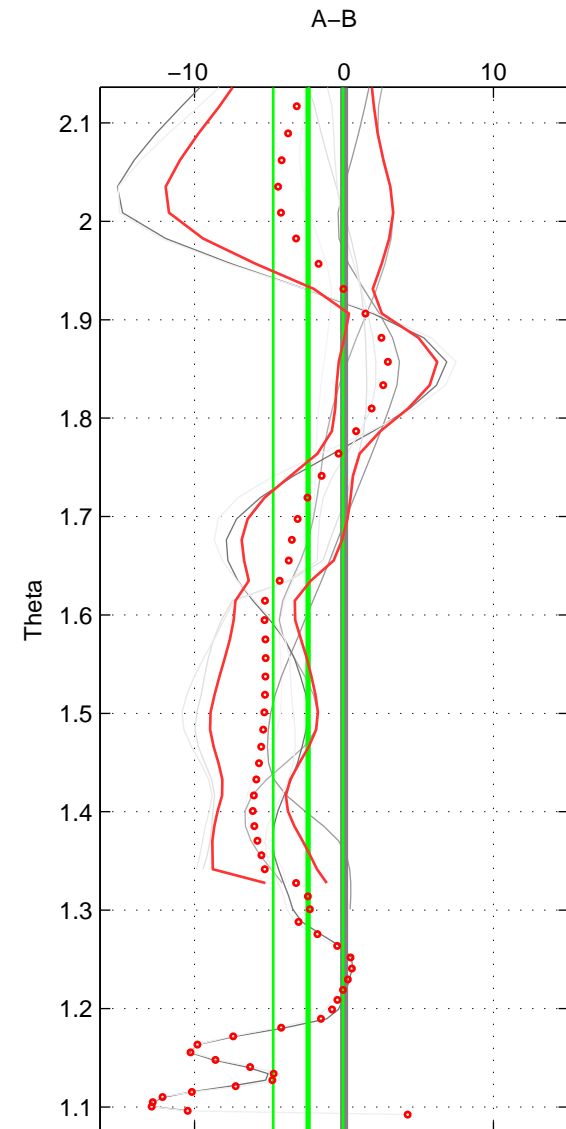

Cruise A (red). Date: Sep 1995 Cruisename: 549-49HG19950807

Cruise B (blue). Date: Oct 2007 Cruisename: 613-49NZ20071008

\*\*\* "Favourite" values are means of spaces 1 2.

	Offset	O.StDev	Ratio	R.Stdev	Rating
SIGMA:	-1.985	2.247	0.999	0.001	4
THETA:	-2.407	2.330	0.999	0.001	4
DEPTH:	-3.885	2.227	0.998	0.001	3
FAV. :	-2.196	2.289	0.999	0.001	4

Profiles of A: 4  
 Profiles of B: 5  
 Diff profs : 7  
 WMoffset (A-B): -1.9845  
 WMoffset stdev: 2.2471  
 WMratio (A/B): 0.99918  
 WMratio stdev: 0.00093068

Quality (1-5): 4

Profiles of A: 4  
 Profiles of B: 5  
 Diff profs : 7  
 WMoffset (A-B): -2.4069  
 WMoffset stdev: 2.3303  
 WMratio (A/B): 0.999  
 WMratio stdev: 0.0009649

Quality (1-5): 4

Profiles of A: 4  
 Profiles of B: 5  
 Diff profs : 7  
 WMoffset (A-B): -3.8846  
 WMoffset stdev: 2.2269  
 WMratio (A/B): 0.99839  
 WMratio stdev: 0.00092123

Quality (1-5): 3