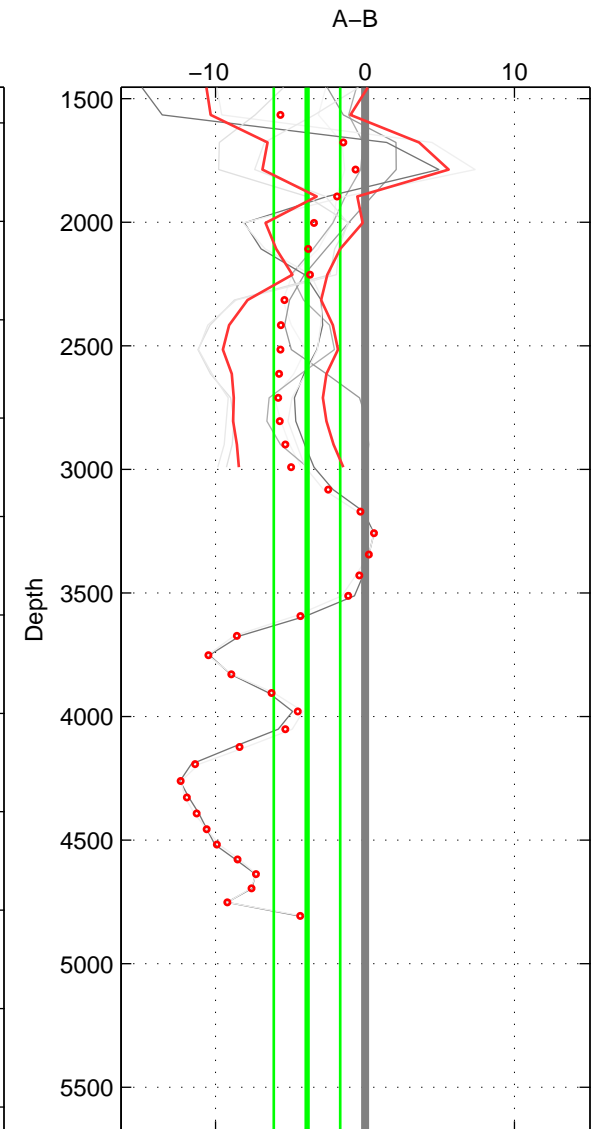

Cruise A (red). Date: Sep 1995 Cruisename: 549-49HG19950807

Cruise B (blue). Date: Oct 2007 Cruisename: 613-49NZ20071008

\*\*\* "Favourite" values are means of spaces 1 2.

	Offset	O.StDev	Ratio	R.Stdev	Rating
SIGMA:	-1.985	2.247	0.999	0.001	4
THETA:	-2.407	2.330	0.999	0.001	4
DEPTH:	-3.885	2.227	0.998	0.001	3
FAV. :	-2.196	2.289	0.999	0.001	4

Profiles of A: 4  
 Profiles of B: 5  
 Diff profs : 7  
 WMoffset (A-B): -1.9845  
 WMoffset stdev: 2.2471  
 WMratio (A/B): 0.99918  
 WMratio stdev: 0.00093068

Quality (1-5): 4

Profiles of A: 4  
 Profiles of B: 5  
 Diff profs : 7  
 WMoffset (A-B): -2.4069  
 WMoffset stdev: 2.3303  
 WMratio (A/B): 0.999  
 WMratio stdev: 0.0009649

Quality (1-5): 4

Profiles of A: 4  
 Profiles of B: 5  
 Diff profs : 7  
 WMoffset (A-B): -3.8846  
 WMoffset stdev: 2.2269  
 WMratio (A/B): 0.99839  
 WMratio stdev: 0.00092123

Quality (1-5): 3