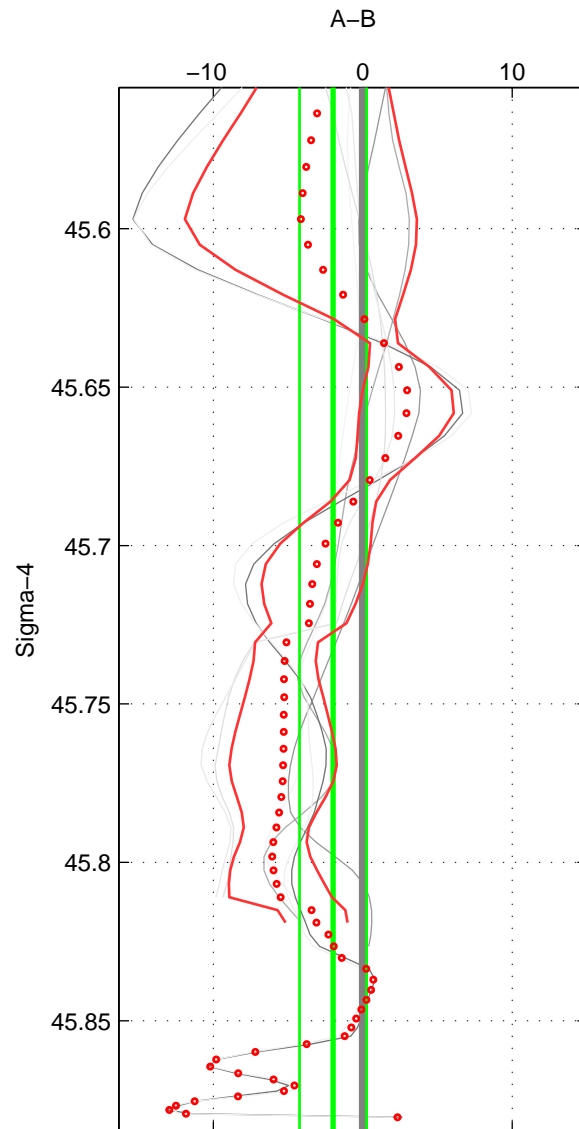

Cruise A (red). Date: Sep 1995 Cruisename: 549-49HG19950807

Cruise B (blue). Date: Oct 2007 Cruisename: 613-49NZ20071008

\*\*\* "Favourite" values are means of spaces 1 2.

	Offset	O.StDev	Ratio	R.Stdev	Rating
SIGMA:	-1.985	2.247	0.999	0.001	4
THETA:	-2.407	2.330	0.999	0.001	4
DEPTH:	-3.885	2.227	0.998	0.001	3
FAV. :	-2.196	2.289	0.999	0.001	4

Profiles of A: 4  
 Profiles of B: 5  
 Diff profs : 7  
 WMoffset (A-B): -1.9845  
 WMoffset stdev: 2.2471  
 WMratio (A/B): 0.99918  
 WMratio stdev: 0.00093068

Quality (1-5): 4

Profiles of A: 4  
 Profiles of B: 5  
 Diff profs : 7  
 WMoffset (A-B): -2.4069  
 WMoffset stdev: 2.3303  
 WMratio (A/B): 0.999  
 WMratio stdev: 0.0009649

Quality (1-5): 4

Profiles of A: 4  
 Profiles of B: 5  
 Diff profs : 7  
 WMoffset (A-B): -3.8846  
 WMoffset stdev: 2.2269  
 WMratio (A/B): 0.99839  
 WMratio stdev: 0.00092123

Quality (1-5): 3