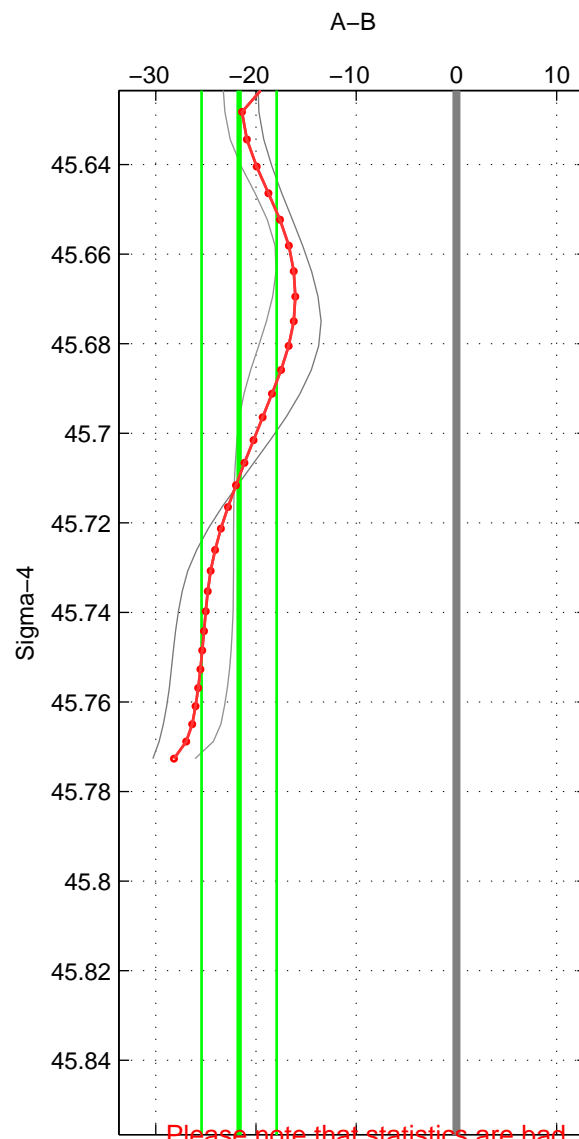

Cruise A (red). Date: Jul 1992 Cruisename: 7-06MT19920701

Cruise B (blue). Date: Jun 1997 Cruisename: 153-06MT19970611

*** "Favourite" values are those of space 2.

	Offset	O.StDev	Ratio	R.Stdev	Rating
SIGMA:	-21.694	3.742	0.991	0.002	2
THETA:	-14.740	5.476	0.994	0.002	3
DEPTH:	-19.095	2.467	0.992	0.001	2
FAV. :	-14.740	5.476	0.994	0.002	3

Please note that statistics are bad.

Profiles of A: 2
 Profiles of B: 2
 Diff profs : 4
 WMoffset (A-B): -21.6944
 WMoffset stdev: 3.7415
 WMratio (A/B): 0.99067
 WMratio stdev: 0.0015874

Quality (1-5): 2

Profiles of A: 5
 Profiles of B: 2
 Diff profs : 10
 WMoffset (A-B): -14.7399
 WMoffset stdev: 5.4762
 WMratio (A/B): 0.99365
 WMratio stdev: 0.0023586

Quality (1-5): 3

Please note that statistics are bad.

Profiles of A: 2
 Profiles of B: 2
 Diff profs : 4
 WMoffset (A-B): -19.0947
 WMoffset stdev: 2.4669
 WMratio (A/B): 0.99177
 WMratio stdev: 0.0010488

Quality (1-5): 2