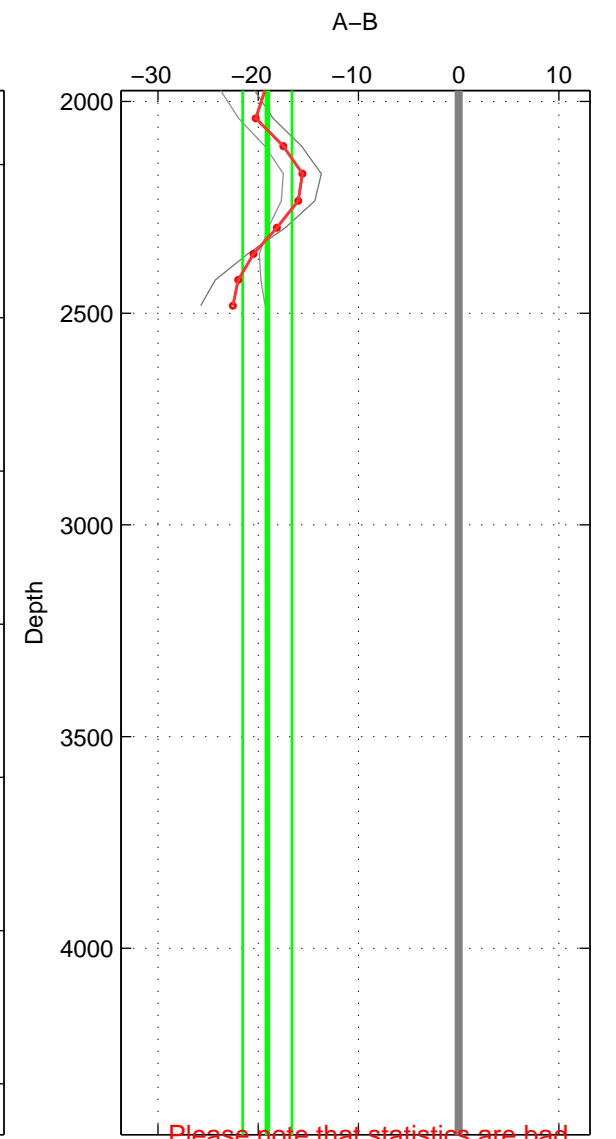

Cruise A (red). Date: Jul 1992 Cruisename: 7-06MT19920701

Cruise B (blue). Date: Jun 1997 Cruisename: 153-06MT19970611

*** "Favourite" values are those of space 2.

	Offset	O.StDev	Ratio	R.Stdev	Rating
SIGMA:	-21.694	3.742	0.991	0.002	2
THETA:	-14.740	5.476	0.994	0.002	3
DEPTH:	-19.095	2.467	0.992	0.001	2
FAV. :	-14.740	5.476	0.994	0.002	3

Please note that statistics are bad.

Profiles of A: 2
 Profiles of B: 2
 Diff profs : 4
 WMoffset (A-B): -21.6944
 WMoffset stdev: 3.7415
 WMratio (A/B): 0.99067
 WMratio stdev: 0.0015874

Quality (1-5): 2

Profiles of A: 5
 Profiles of B: 2
 Diff profs : 10
 WMoffset (A-B): -14.7399
 WMoffset stdev: 5.4762
 WMratio (A/B): 0.99365
 WMratio stdev: 0.0023586

Quality (1-5): 3

Please note that statistics are bad.

Profiles of A: 2
 Profiles of B: 2
 Diff profs : 4
 WMoffset (A-B): -19.0947
 WMoffset stdev: 2.4669
 WMratio (A/B): 0.99177
 WMratio stdev: 0.0010488

Quality (1-5): 2