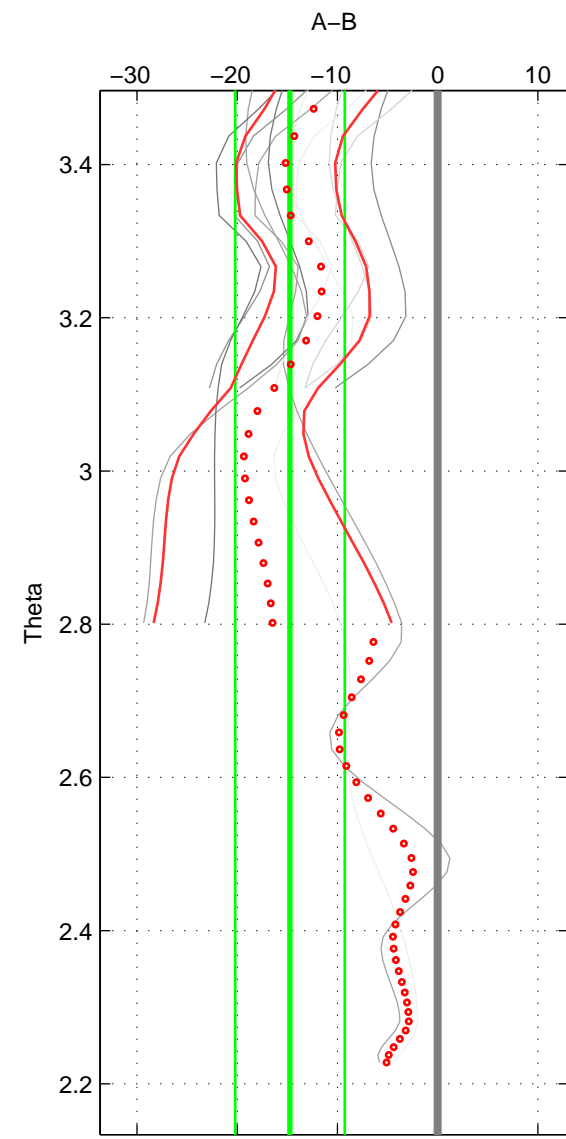

Cruise A (red). Date: Jul 1992 Cruisename: 7-06MT19920701

Cruise B (blue). Date: Jun 1997 Cruisename: 153-06MT19970611

*** "Favourite" values are those of space 2.

	Offset	O.StDev	Ratio	R.Stdev	Rating
SIGMA:	-21.694	3.742	0.991	0.002	2
THETA:	-14.740	5.476	0.994	0.002	3
DEPTH:	-19.095	2.467	0.992	0.001	2
FAV. :	-14.740	5.476	0.994	0.002	3

Please note that statistics are bad.

Profiles of A: 2
 Profiles of B: 2
 Diff profs : 4
 WMoffset (A-B): -21.6944
 WMoffset stdev: 3.7415
 WMratio (A/B): 0.99067
 WMratio stdev: 0.0015874

Quality (1-5): 2

Profiles of A: 5
 Profiles of B: 2
 Diff profs : 10
 WMoffset (A-B): -14.7399
 WMoffset stdev: 5.4762
 WMratio (A/B): 0.99365
 WMratio stdev: 0.0023586

Quality (1-5): 3

Please note that statistics are bad.

Profiles of A: 2
 Profiles of B: 2
 Diff profs : 4
 WMoffset (A-B): -19.0947
 WMoffset stdev: 2.4669
 WMratio (A/B): 0.99177
 WMratio stdev: 0.0010488

Quality (1-5): 2