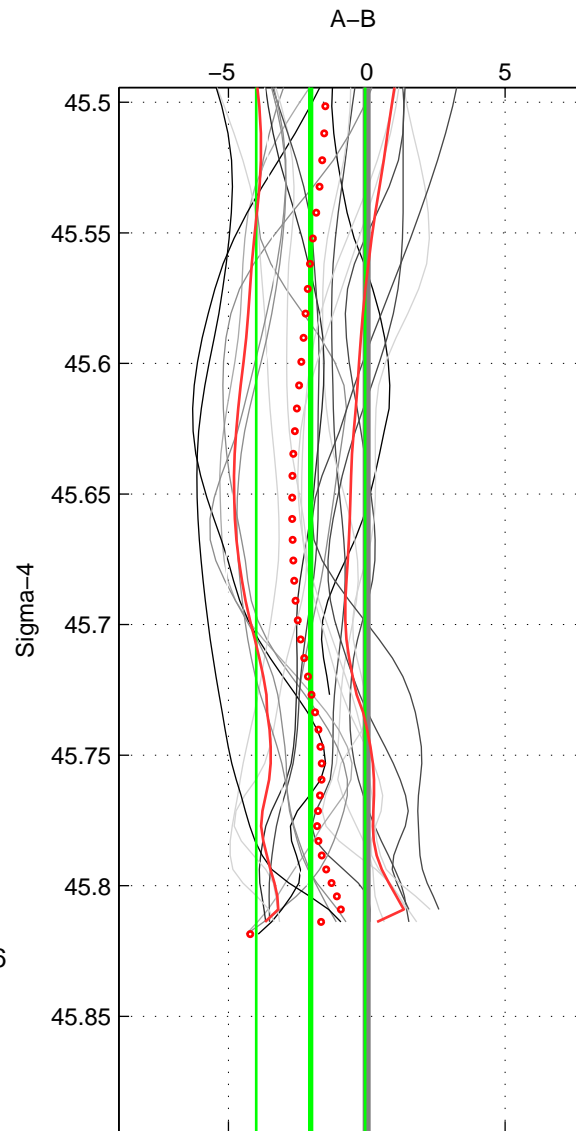

Cruise A (red). Date: Jul 2001 Cruisename: 575-49HO20010710

Cruise B (blue). Date: Mar 2007 Cruisename: 610-49NZ20070216

\*\*\* "Favourite" values are means of spaces 1 2.

	Offset	O.StDev	Ratio	R.Stdev	Rating
SIGMA:	-2.026	1.971	0.999	0.001	4
THETA:	-2.012	2.017	0.999	0.001	4
DEPTH:	-1.997	1.916	0.999	0.001	3
FAV. :	-2.019	1.994	0.999	0.001	4

Profiles of A: 6  
 Profiles of B: 10  
 Diff profs : 21  
 WMoffset (A-B): -2.0259  
 WMoffset stdev: 1.9706  
 WMratio (A/B): 0.99916  
 WMratio stdev: 0.0008183

Quality (1-5): 4

Profiles of A: 6  
 Profiles of B: 10  
 Diff profs : 21  
 WMoffset (A-B): -2.0116  
 WMoffset stdev: 2.0168  
 WMratio (A/B): 0.99917  
 WMratio stdev: 0.00083697

Quality (1-5): 4

Profiles of A: 6  
 Profiles of B: 10  
 Diff profs : 21  
 WMoffset (A-B): -1.9973  
 WMoffset stdev: 1.916  
 WMratio (A/B): 0.99917  
 WMratio stdev: 0.00079455

Quality (1-5): 3