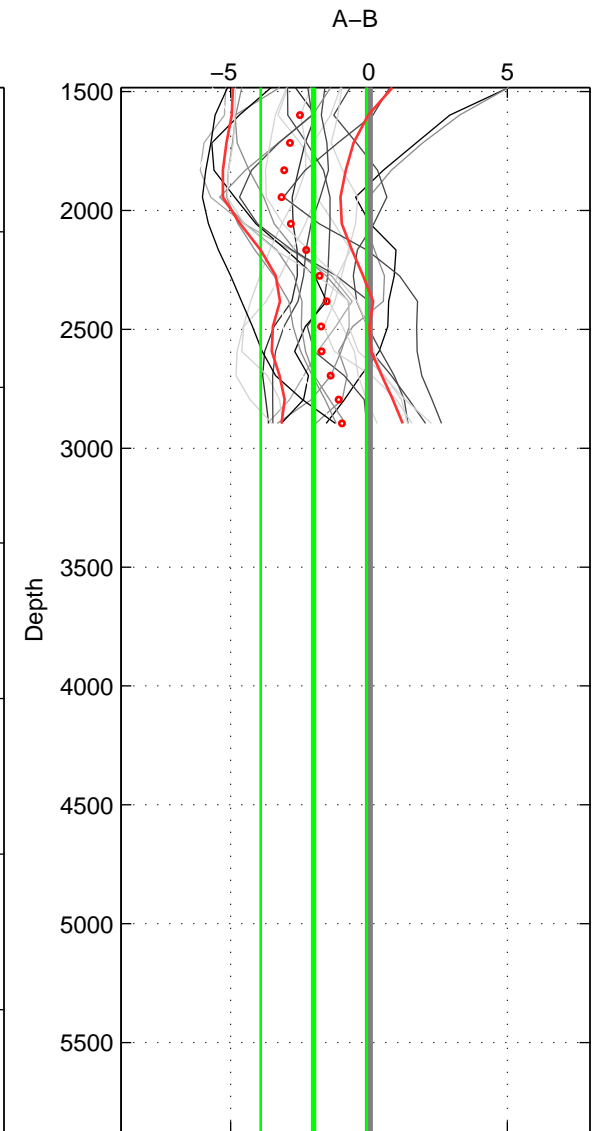

Cruise A (red). Date: Jul 2001 Cruisename: 575-49HO20010710

Cruise B (blue). Date: Mar 2007 Cruisename: 610-49NZ20070216

\*\*\* "Favourite" values are means of spaces 1 2.

	Offset	O.StDev	Ratio	R.Stdev	Rating
SIGMA:	-2.026	1.971	0.999	0.001	4
THETA:	-2.012	2.017	0.999	0.001	4
DEPTH:	-1.997	1.916	0.999	0.001	3
FAV. :	-2.019	1.994	0.999	0.001	4

Profiles of A: 6  
 Profiles of B: 10  
 Diff profs : 21  
 WMoffset (A-B): -2.0259  
 WMoffset stdev: 1.9706  
 WMratio (A/B): 0.99916  
 WMratio stdev: 0.0008183

Quality (1-5): 4

Profiles of A: 6  
 Profiles of B: 10  
 Diff profs : 21  
 WMoffset (A-B): -2.0116  
 WMoffset stdev: 2.0168  
 WMratio (A/B): 0.99917  
 WMratio stdev: 0.00083697

Quality (1-5): 4

Profiles of A: 6  
 Profiles of B: 10  
 Diff profs : 21  
 WMoffset (A-B): -1.9973  
 WMoffset stdev: 1.916  
 WMratio (A/B): 0.99917  
 WMratio stdev: 0.00079455

Quality (1-5): 3