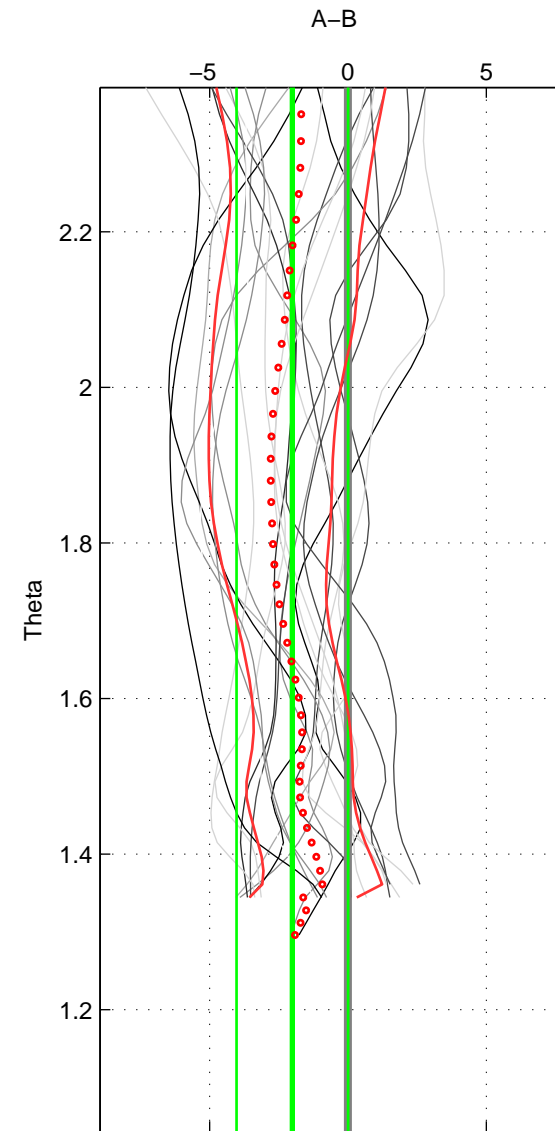

Cruise A (red). Date: Jul 2001 Cruisename: 575-49HO20010710

Cruise B (blue). Date: Mar 2007 Cruisename: 610-49NZ20070216

\*\*\* "Favourite" values are means of spaces 1 2.

	Offset	O.StDev	Ratio	R.Stdev	Rating
SIGMA:	-2.026	1.971	0.999	0.001	4
THETA:	-2.012	2.017	0.999	0.001	4
DEPTH:	-1.997	1.916	0.999	0.001	3
FAV. :	-2.019	1.994	0.999	0.001	4

Profiles of A: 6  
 Profiles of B: 10  
 Diff profs : 21  
 WMoffset (A-B): -2.0259  
 WMoffset stdev: 1.9706  
 WMratio (A/B): 0.99916  
 WMratio stdev: 0.0008183

Quality (1-5): 4

Profiles of A: 6  
 Profiles of B: 10  
 Diff profs : 21  
 WMoffset (A-B): -2.0116  
 WMoffset stdev: 2.0168  
 WMratio (A/B): 0.99917  
 WMratio stdev: 0.00083697

Quality (1-5): 4

Profiles of A: 6  
 Profiles of B: 10  
 Diff profs : 21  
 WMoffset (A-B): -1.9973  
 WMoffset stdev: 1.916  
 WMratio (A/B): 0.99917  
 WMratio stdev: 0.00079455

Quality (1-5): 3