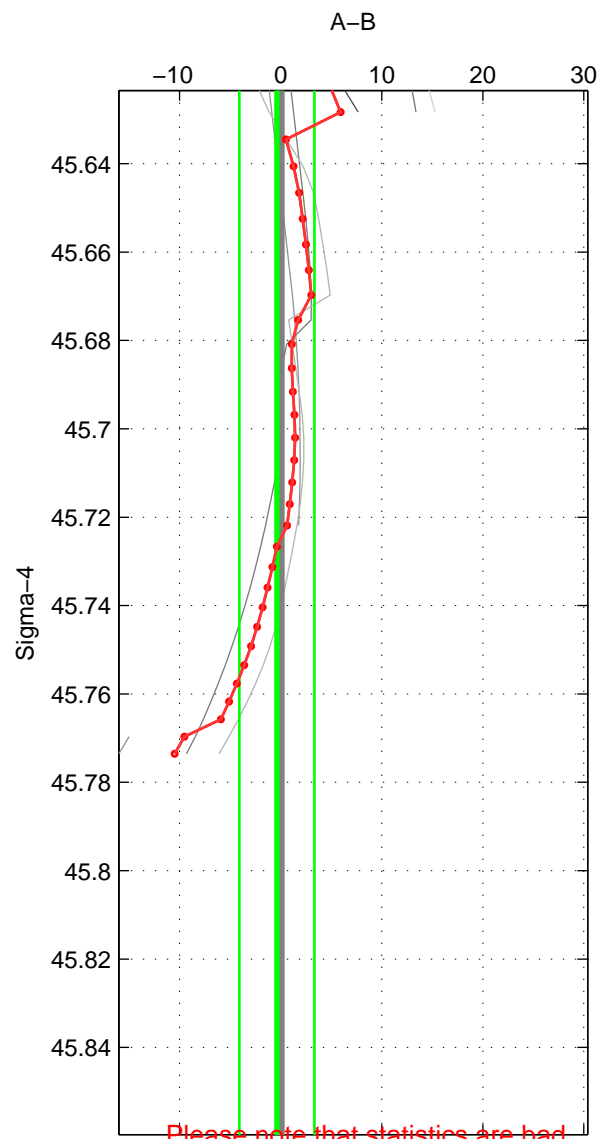

Cruise A (red). Date: Jul 1992 Cruisename: 7-06MT19920701

Cruise B (blue). Date: Aug 2003 Cruisename: 166-06MT20030723

\*\*\* "Favourite" values are those of space 2.

	Offset	O.StDev	Ratio	R.Stdev	Rating
SIGMA:	-0.376	3.722	1.000	0.002	3
THETA:	6.655	5.157	1.003	0.002	4
DEPTH:	1.343	1.916	1.001	0.001	3
FAV.:	6.655	5.157	1.003	0.002	4

Please note that statistics are bad.

Profiles of A: 3  
 Profiles of B: 6  
 Diff profs: 9  
 WMoffset (A-B): -0.37558  
 WMoffset stdev: 3.722  
 WMratio (A/B): 0.99984  
 WMratio stdev: 0.0016116

Quality (1-5): 3

Profiles of A: 6  
 Profiles of B: 6  
 Diff profs: 18  
 WMoffset (A-B): 6.6552  
 WMoffset stdev: 5.1574  
 WMratio (A/B): 1.0029  
 WMratio stdev: 0.0022448

Quality (1-5): 4

Please note that statistics are bad.

Profiles of A: 3  
 Profiles of B: 6  
 Diff profs: 9  
 WMoffset (A-B): 1.3433  
 WMoffset stdev: 1.9157  
 WMratio (A/B): 1.0006  
 WMratio stdev: 0.00083325

Quality (1-5): 3