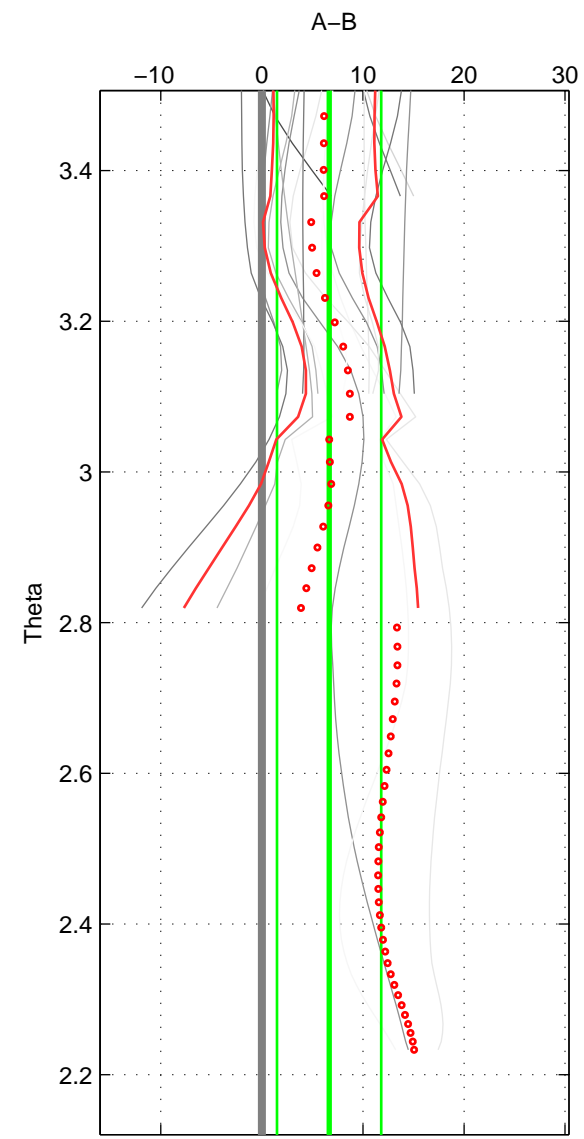

Cruise A (red). Date: Jul 1992 Cruisename: 7-06MT19920701

Cruise B (blue). Date: Aug 2003 Cruisename: 166-06MT20030723

\*\*\* "Favourite" values are those of space 2.

	Offset	O.StDev	Ratio	R.Stdev	Rating
SIGMA:	-0.376	3.722	1.000	0.002	3
THETA:	6.655	5.157	1.003	0.002	4
DEPTH:	1.343	1.916	1.001	0.001	3
FAV.:	6.655	5.157	1.003	0.002	4

Please note that statistics are bad.

Profiles of A: 3  
 Profiles of B: 6  
 Diff profs: 9  
 WMoffset (A-B): -0.37558  
 WMoffset stdev: 3.722  
 WMratio (A/B): 0.99984  
 WMratio stdev: 0.0016116

Quality (1-5): 3

Profiles of A: 6  
 Profiles of B: 6  
 Diff profs: 18  
 WMoffset (A-B): 6.6552  
 WMoffset stdev: 5.1574  
 WMratio (A/B): 1.0029  
 WMratio stdev: 0.0022448

Quality (1-5): 4

Please note that statistics are bad.

Profiles of A: 3  
 Profiles of B: 6  
 Diff profs: 9  
 WMoffset (A-B): 1.3433  
 WMoffset stdev: 1.9157  
 WMratio (A/B): 1.0006  
 WMratio stdev: 0.00083325

Quality (1-5): 3