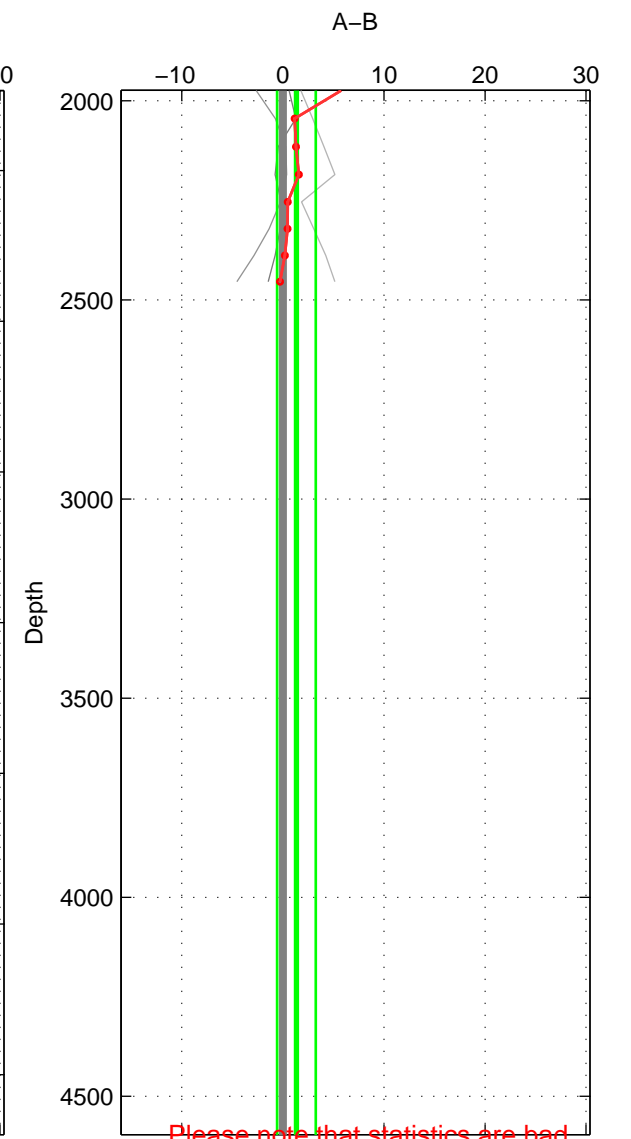

Cruise A (red). Date: Jul 1992 Cruisename: 7-06MT19920701

Cruise B (blue). Date: Aug 2003 Cruisename: 166-06MT20030723

\*\*\* "Favourite" values are those of space 2.

	Offset	O.StDev	Ratio	R.Stdev	Rating
SIGMA:	-0.376	3.722	1.000	0.002	3
THETA:	6.655	5.157	1.003	0.002	4
DEPTH:	1.343	1.916	1.001	0.001	3
FAV.:	6.655	5.157	1.003	0.002	4

Please note that statistics are bad.

Profiles of A: 3  
 Profiles of B: 6  
 Diff profs: 9  
 WMoffset (A-B): -0.37558  
 WMoffset stdev: 3.722  
 WMratio (A/B): 0.99984  
 WMratio stdev: 0.0016116

Quality (1-5): 3

Profiles of A: 6  
 Profiles of B: 6  
 Diff profs: 18  
 WMoffset (A-B): 6.6552  
 WMoffset stdev: 5.1574  
 WMratio (A/B): 1.0029  
 WMratio stdev: 0.0022448

Quality (1-5): 4

Please note that statistics are bad.

Profiles of A: 3  
 Profiles of B: 6  
 Diff profs: 9  
 WMoffset (A-B): 1.3433  
 WMoffset stdev: 1.9157  
 WMratio (A/B): 1.0006  
 WMratio stdev: 0.00083325

Quality (1-5): 3