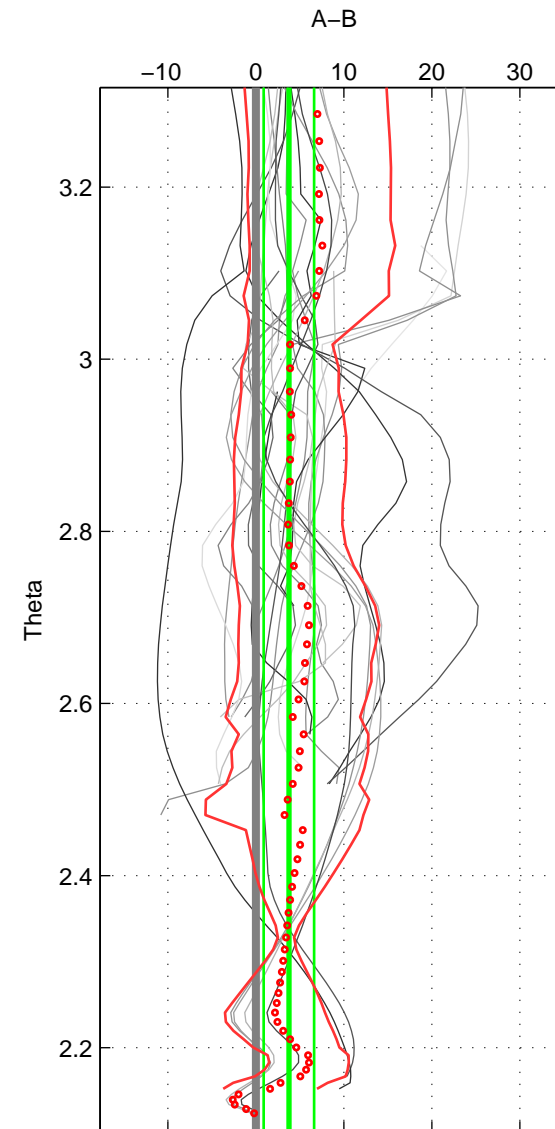

Cruise A (red). Date: May 1997 Cruisename: 152-06MT19970515

Cruise B (blue). Date: Aug 2003 Cruisename: 166-06MT20030723

\*\*\* "Favourite" values are means of spaces 1 2.

	Offset	O.StDev	Ratio	R.Stdev	Rating
SIGMA:	5.403	5.530	1.002	0.002	5
THETA:	3.744	2.874	1.002	0.001	5
DEPTH:	1.238	4.722	1.001	0.002	4
FAV. :	4.574	4.202	1.002	0.002	5

Profiles of A: 13  
 Profiles of B: 14  
 Diff profs : 23  
 WMoffset (A-B): 5.403  
 WMoffset stdev: 5.5301  
 WMratio (A/B): 1.0023  
 WMratio stdev: 0.0023805

Quality (1-5): 5

Profiles of A: 13  
 Profiles of B: 14  
 Diff profs : 23  
 WMoffset (A-B): 3.7443  
 WMoffset stdev: 2.8735  
 WMratio (A/B): 1.0016  
 WMratio stdev: 0.0012275

Quality (1-5): 5

Profiles of A: 13  
 Profiles of B: 14  
 Diff profs : 23  
 WMoffset (A-B): 1.2379  
 WMoffset stdev: 4.7218  
 WMratio (A/B): 1.0005  
 WMratio stdev: 0.0020157

Quality (1-5): 4