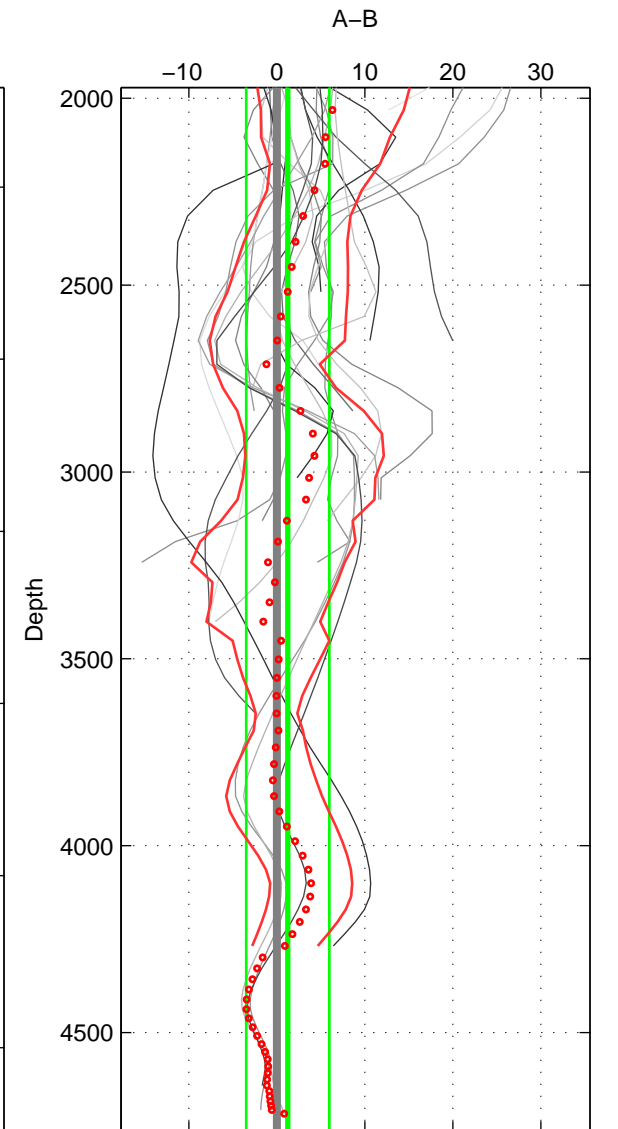

Cruise A (red). Date: May 1997 Cruisename: 152-06MT19970515

Cruise B (blue). Date: Aug 2003 Cruisename: 166-06MT20030723

\*\*\* "Favourite" values are means of spaces 1 2.

	Offset	O.StDev	Ratio	R.Stdev	Rating
SIGMA:	5.403	5.530	1.002	0.002	5
THETA:	3.744	2.874	1.002	0.001	5
DEPTH:	1.238	4.722	1.001	0.002	4
FAV. :	4.574	4.202	1.002	0.002	5

Profiles of A: 13  
 Profiles of B: 14  
 Diff profs : 23  
 WMoffset (A-B): 5.403  
 WMoffset stdev: 5.5301  
 WMratio (A/B): 1.0023  
 WMratio stdev: 0.0023805

Quality (1-5): 5

Profiles of A: 13  
 Profiles of B: 14  
 Diff profs : 23  
 WMoffset (A-B): 3.7443  
 WMoffset stdev: 2.8735  
 WMratio (A/B): 1.0016  
 WMratio stdev: 0.0012275

Quality (1-5): 5

Profiles of A: 13  
 Profiles of B: 14  
 Diff profs : 23  
 WMoffset (A-B): 1.2379  
 WMoffset stdev: 4.7218  
 WMratio (A/B): 1.0005  
 WMratio stdev: 0.0020157

Quality (1-5): 4