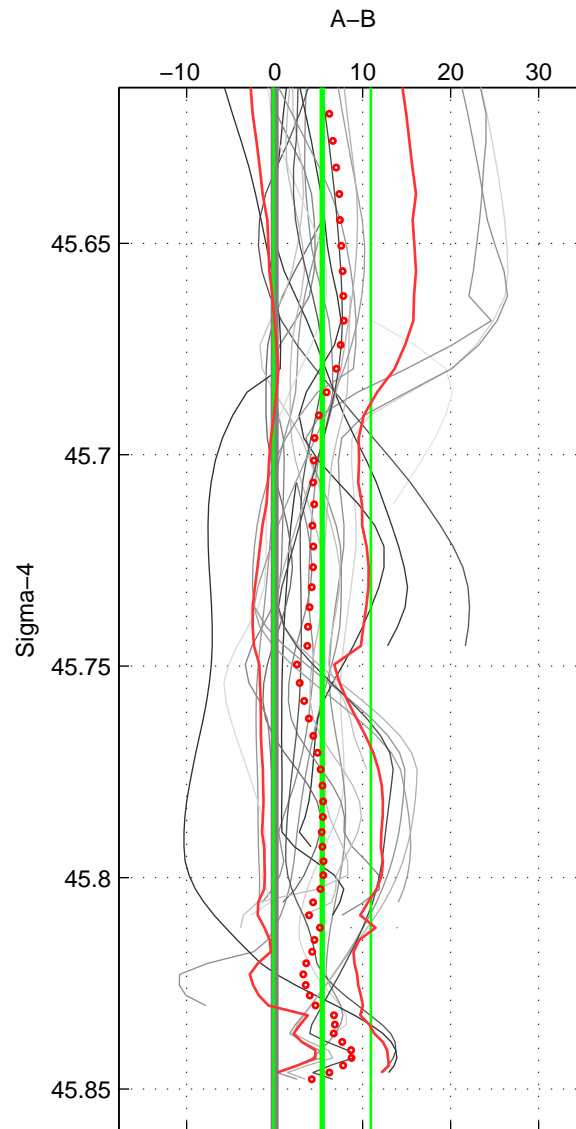

Cruise A (red). Date: May 1997 Cruisename: 152-06MT19970515

Cruise B (blue). Date: Aug 2003 Cruisename: 166-06MT20030723

\*\*\* "Favourite" values are means of spaces 1 2.

	Offset	O.StDev	Ratio	R.Stdev	Rating
SIGMA:	5.403	5.530	1.002	0.002	5
THETA:	3.744	2.874	1.002	0.001	5
DEPTH:	1.238	4.722	1.001	0.002	4
FAV. :	4.574	4.202	1.002	0.002	5

Profiles of A: 13  
 Profiles of B: 14  
 Diff profs : 23  
 WMoffset (A-B): 5.403  
 WMoffset stdev: 5.5301  
 WMratio (A/B): 1.0023  
 WMratio stdev: 0.0023805

Quality (1-5): 5

Profiles of A: 13  
 Profiles of B: 14  
 Diff profs : 23  
 WMoffset (A-B): 3.7443  
 WMoffset stdev: 2.8735  
 WMratio (A/B): 1.0016  
 WMratio stdev: 0.0012275

Quality (1-5): 5

Profiles of A: 13  
 Profiles of B: 14  
 Diff profs : 23  
 WMoffset (A-B): 1.2379  
 WMoffset stdev: 4.7218  
 WMratio (A/B): 1.0005  
 WMratio stdev: 0.0020157

Quality (1-5): 4