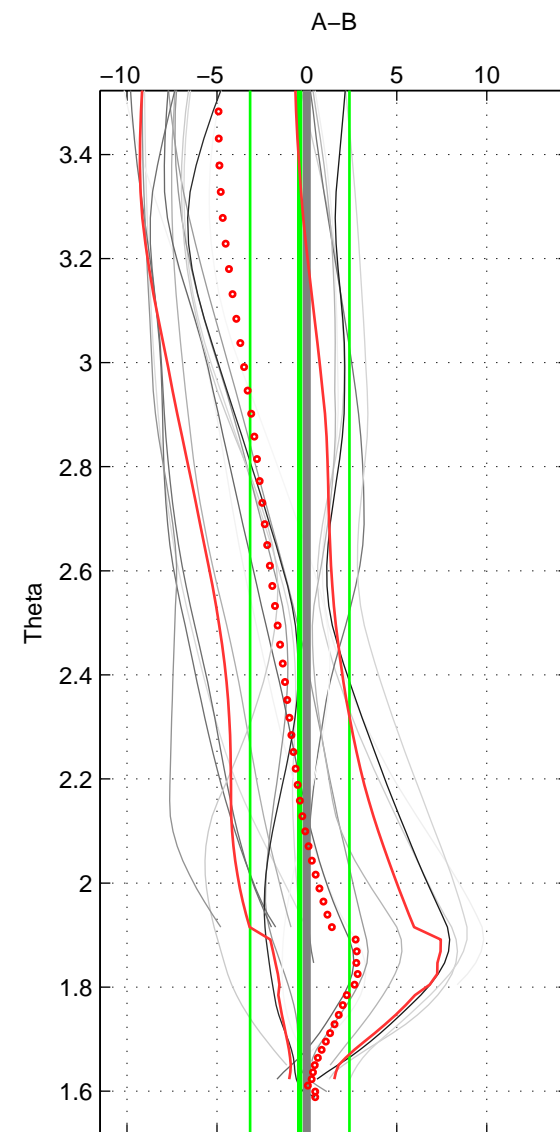

Cruise A (red). Date: May 2012 Cruisename: 246-33AT20120419  
 Cruise B (blue). Date: Feb 1998 Cruisename: 252-33RO19980123

\*\*\* "Favourite" values are those of space 2.

	Offset	O.StDev	Ratio	R.Stdev	Rating
SIGMA:	-0.066	1.641	1.000	0.001	3
THETA:	-0.396	2.761	1.000	0.001	5
DEPTH:	-0.265	1.317	1.000	0.001	3
FAV. :	-0.396	2.761	1.000	0.001	5

Profiles of A: 5  
 Profiles of B: 3  
 Diff profs : 11  
 WMoffset (A-B): -0.066471  
 WMoffset stdev: 1.6411  
 WMratio (A/B): 0.99997  
 WMratio stdev: 0.00070184

Quality (1-5): 3

Profiles of A: 5  
 Profiles of B: 5  
 Diff profs : 19  
 WMoffset (A-B): -0.39573  
 WMoffset stdev: 2.7608  
 WMratio (A/B): 0.99983  
 WMratio stdev: 0.0011791

Quality (1-5): 5

Profiles of A: 5  
 Profiles of B: 3  
 Diff profs : 11  
 WMoffset (A-B): -0.26481  
 WMoffset stdev: 1.3165  
 WMratio (A/B): 0.99989  
 WMratio stdev: 0.00056264

Quality (1-5): 3