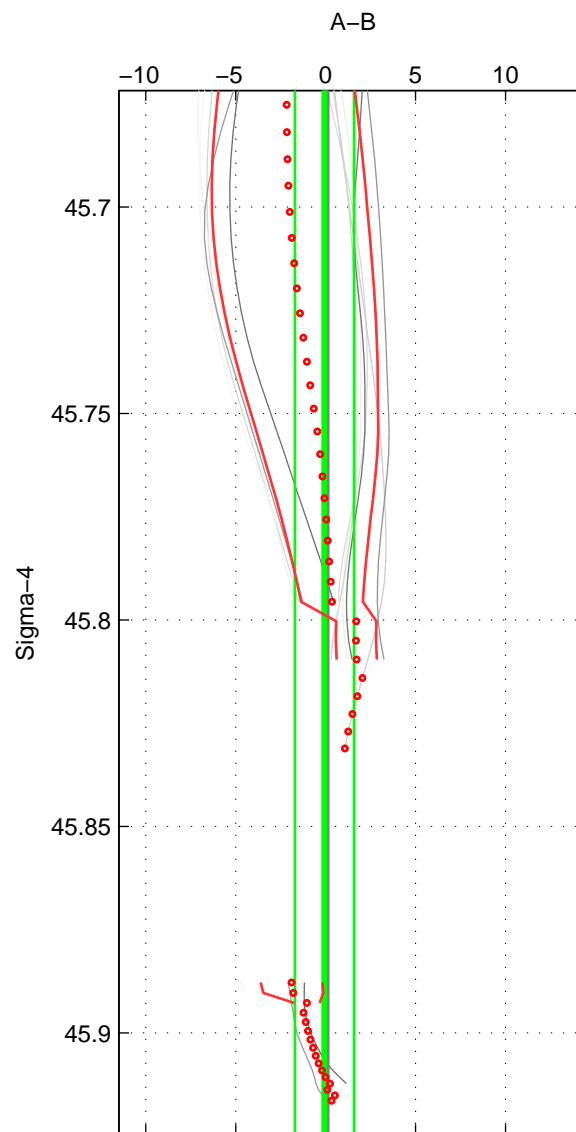

Cruise A (red). Date: May 2012 Cruisename: 246-33AT20120419  
 Cruise B (blue). Date: Feb 1998 Cruisename: 252-33RO19980123

\*\*\* "Favourite" values are those of space 2.

	Offset	O.StDev	Ratio	R.Stdev	Rating
SIGMA:	-0.066	1.641	1.000	0.001	3
THETA:	-0.396	2.761	1.000	0.001	5
DEPTH:	-0.265	1.317	1.000	0.001	3
FAV. :	-0.396	2.761	1.000	0.001	5

Profiles of A: 5  
 Profiles of B: 3  
 Diff profs : 11  
 WMoffset (A-B): -0.066471  
 WMoffset stdev: 1.6411  
 WMratio (A/B): 0.99997  
 WMratio stdev: 0.00070184

Quality (1-5): 3

Profiles of A: 5  
 Profiles of B: 5  
 Diff profs : 19  
 WMoffset (A-B): -0.39573  
 WMoffset stdev: 2.7608  
 WMratio (A/B): 0.99983  
 WMratio stdev: 0.0011791

Quality (1-5): 5

Profiles of A: 5  
 Profiles of B: 3  
 Diff profs : 11  
 WMoffset (A-B): -0.26481  
 WMoffset stdev: 1.3165  
 WMratio (A/B): 0.99989  
 WMratio stdev: 0.00056264

Quality (1-5): 3