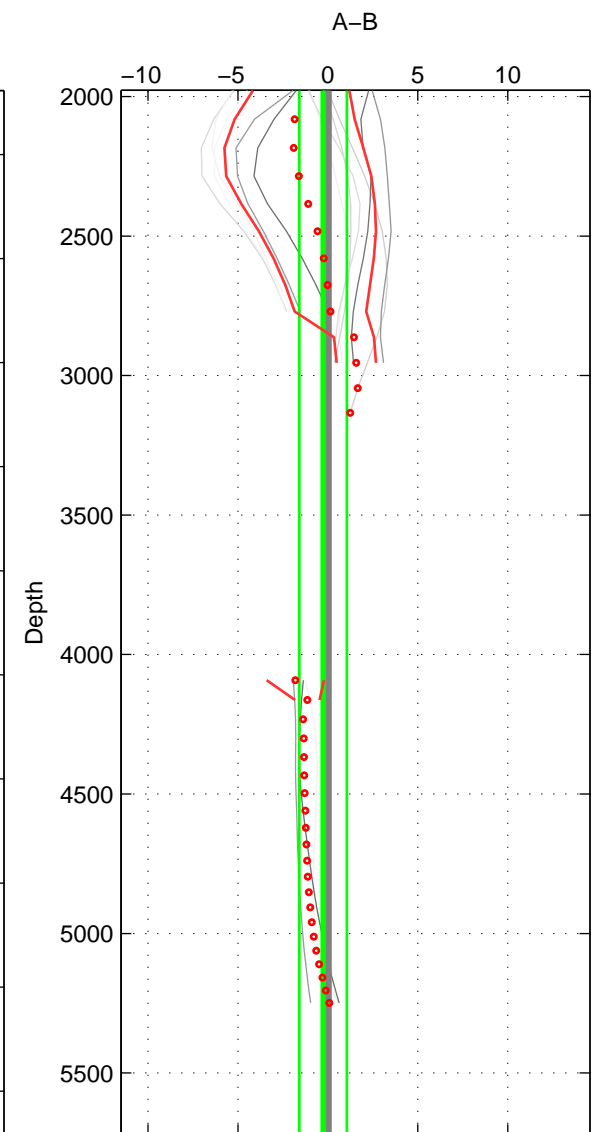

Cruise A (red). Date: May 2012 Cruisename: 246-33AT20120419  
 Cruise B (blue). Date: Feb 1998 Cruisename: 252-33RO19980123

\*\*\* "Favourite" values are those of space 2.

	Offset	O.StDev	Ratio	R.Stdev	Rating
SIGMA:	-0.066	1.641	1.000	0.001	3
THETA:	-0.396	2.761	1.000	0.001	5
DEPTH:	-0.265	1.317	1.000	0.001	3
FAV. :	-0.396	2.761	1.000	0.001	5

Profiles of A: 5  
 Profiles of B: 3  
 Diff profs : 11  
 WMoffset (A-B): -0.066471  
 WMoffset stdev: 1.6411  
 WMratio (A/B): 0.99997  
 WMratio stdev: 0.00070184

Quality (1-5): 3

Profiles of A: 5  
 Profiles of B: 5  
 Diff profs : 19  
 WMoffset (A-B): -0.39573  
 WMoffset stdev: 2.7608  
 WMratio (A/B): 0.99983  
 WMratio stdev: 0.0011791

Quality (1-5): 5

Profiles of A: 5  
 Profiles of B: 3  
 Diff profs : 11  
 WMoffset (A-B): -0.26481  
 WMoffset stdev: 1.3165  
 WMratio (A/B): 0.99989  
 WMratio stdev: 0.00056264

Quality (1-5): 3