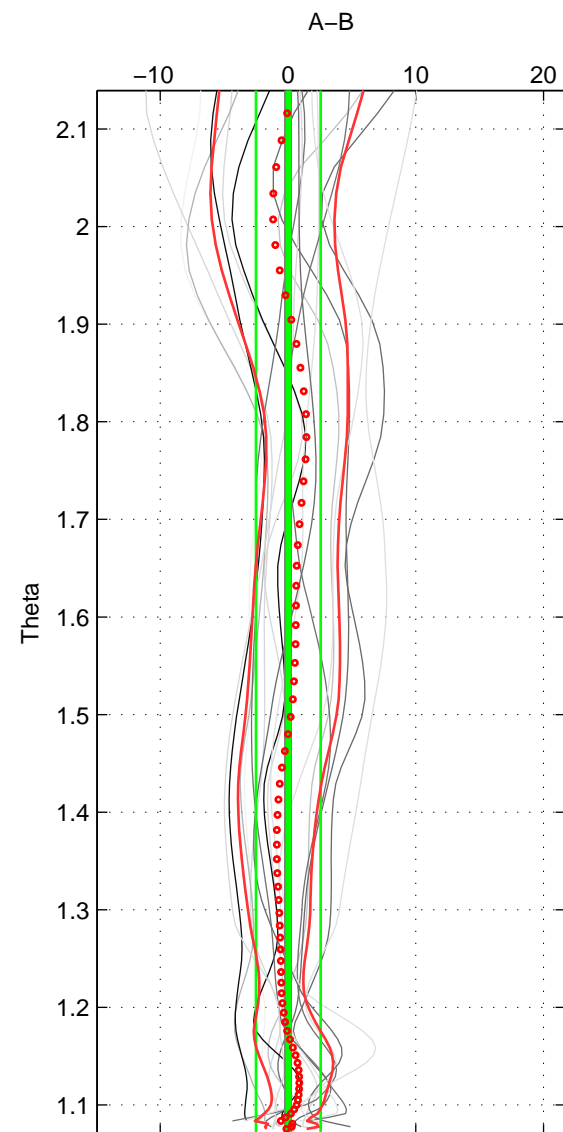

Cruise A (red). Date: Jun 1999 Cruisename: 578-49K619990523
 Cruise B (blue). Date: Jun 2001 Cruisename: 591-49NZ20010604

*** "Favourite" values are means of spaces 1 2 3.

	Offset	O.StDev	Ratio	R.Stdev	Rating
SIGMA:	0.336	2.904	1.000	0.001	5
THETA:	0.034	2.529	1.000	0.001	5
DEPTH:	0.205	1.964	1.000	0.001	5
FAV.:	0.191	2.466	1.000	0.001	5

Profiles of A: 8
 Profiles of B: 7
 Diff profs: 16
 WMoffset (A-B): 0.33603
 WMoffset stdev: 2.9039
 WMratio (A/B): 1.0001
 WMratio stdev: 0.0012043

Quality (1-5): 5

Profiles of A: 8
 Profiles of B: 7
 Diff profs: 16
 WMoffset (A-B): 0.033744
 WMoffset stdev: 2.5289
 WMratio (A/B): 1
 WMratio stdev: 0.0010482

Quality (1-5): 5

Profiles of A: 8
 Profiles of B: 7
 Diff profs: 16
 WMoffset (A-B): 0.20459
 WMoffset stdev: 1.964
 WMratio (A/B): 1.0001
 WMratio stdev: 0.00081419

Quality (1-5): 5