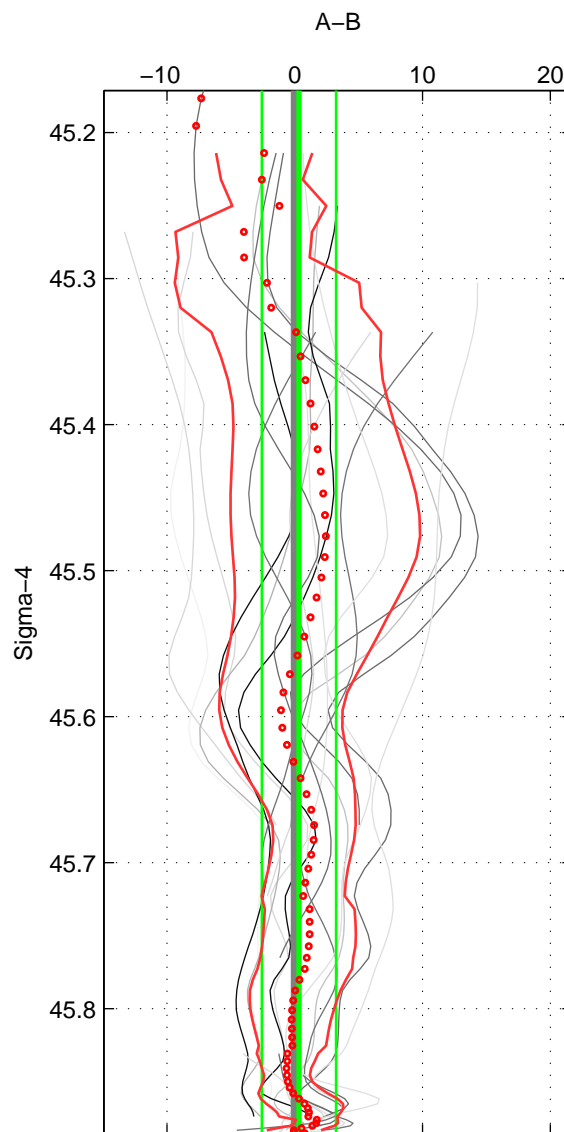

Cruise A (red). Date: Jun 1999 Cruisename: 578-49K619990523
 Cruise B (blue). Date: Jun 2001 Cruisename: 591-49NZ20010604

*** "Favourite" values are means of spaces 1 2 3.

	Offset	O.StDev	Ratio	R.Stdev	Rating
SIGMA:	0.336	2.904	1.000	0.001	5
THETA:	0.034	2.529	1.000	0.001	5
DEPTH:	0.205	1.964	1.000	0.001	5
FAV.:	0.191	2.466	1.000	0.001	5

Profiles of A: 8
 Profiles of B: 7
 Diff profs: 16
 WMoffset (A-B): 0.33603
 WMoffset stdev: 2.9039
 WMratio (A/B): 1.0001
 WMratio stdev: 0.0012043

Quality (1-5): 5

Profiles of A: 8
 Profiles of B: 7
 Diff profs: 16
 WMoffset (A-B): 0.033744
 WMoffset stdev: 2.5289
 WMratio (A/B): 1
 WMratio stdev: 0.0010482

Quality (1-5): 5

Profiles of A: 8
 Profiles of B: 7
 Diff profs: 16
 WMoffset (A-B): 0.20459
 WMoffset stdev: 1.964
 WMratio (A/B): 1.0001
 WMratio stdev: 0.00081419

Quality (1-5): 5