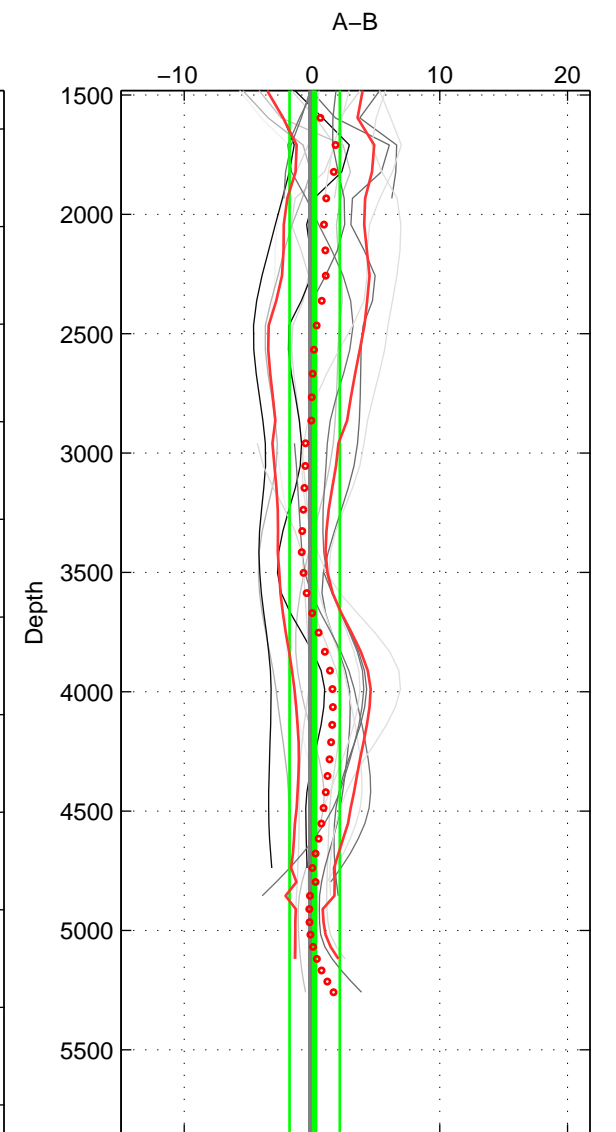

Cruise A (red). Date: Jun 1999 Cruisename: 578-49K619990523
 Cruise B (blue). Date: Jun 2001 Cruisename: 591-49NZ20010604

*** "Favourite" values are means of spaces 1 2 3.

	Offset	O.StDev	Ratio	R.Stdev	Rating
SIGMA:	0.336	2.904	1.000	0.001	5
THETA:	0.034	2.529	1.000	0.001	5
DEPTH:	0.205	1.964	1.000	0.001	5
FAV.:	0.191	2.466	1.000	0.001	5

Profiles of A: 8
 Profiles of B: 7
 Diff profs: 16
 WMoffset (A-B): 0.33603
 WMoffset stdev: 2.9039
 WMratio (A/B): 1.0001
 WMratio stdev: 0.0012043

Quality (1-5): 5

Profiles of A: 8
 Profiles of B: 7
 Diff profs: 16
 WMoffset (A-B): 0.033744
 WMoffset stdev: 2.5289
 WMratio (A/B): 1
 WMratio stdev: 0.0010482

Quality (1-5): 5

Profiles of A: 8
 Profiles of B: 7
 Diff profs: 16
 WMoffset (A-B): 0.20459
 WMoffset stdev: 1.964
 WMratio (A/B): 1.0001
 WMratio stdev: 0.00081419

Quality (1-5): 5