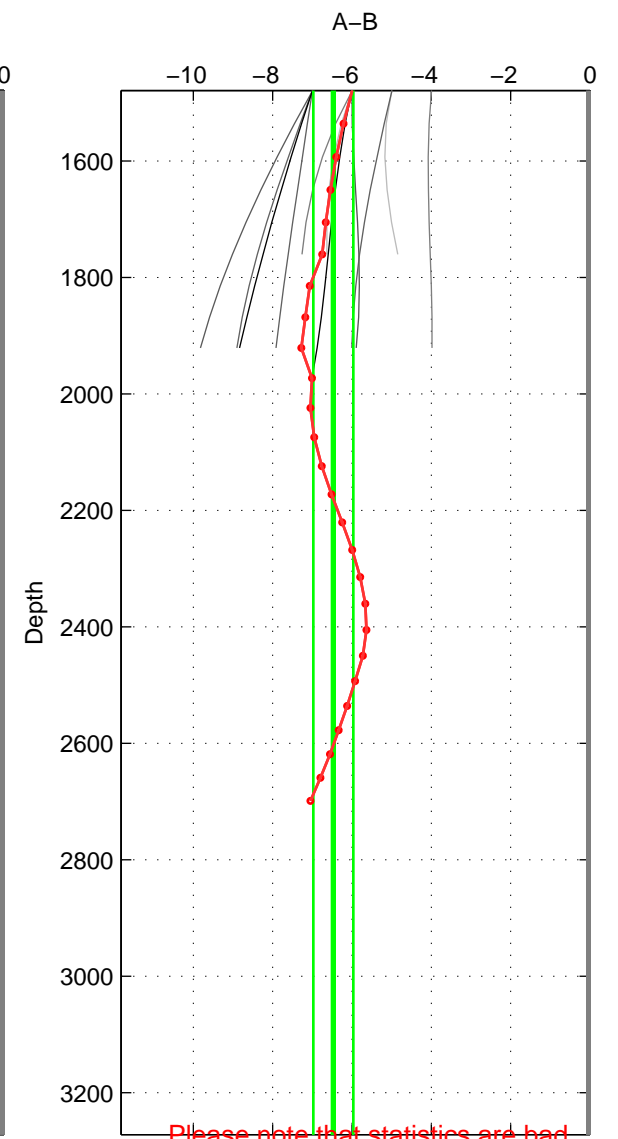

Cruise A (red). Date: Dec 1995 Cruisename: 464-29HE19951203

Cruise B (blue). Date: Jan 1996 Cruisename: 465-29HE19960117

*** "Favourite" values are means of spaces 1 2.

	Offset	O.StDev	Ratio	R.Stdev	Rating
SIGMA:	-6.695	0.948	0.997	0.000	3
THETA:	-7.307	1.093	0.997	0.000	3
DEPTH:	-6.468	0.505	0.997	0.000	2
FAV.:	-7.001	1.020	0.997	0.000	3

Profiles of A: 4
 Profiles of B: 3
 Diff profs: 11
 WMoffset (A-B): -6.6952
 WMoffset stdev: 0.94752
 WMratio (A/B): 0.99717
 WMratio stdev: 0.00040019

Quality (1-5): 3

Profiles of A: 4
 Profiles of B: 3
 Diff profs: 11
 WMoffset (A-B): -7.3074
 WMoffset stdev: 1.0935
 WMratio (A/B): 0.99691
 WMratio stdev: 0.00046113

Quality (1-5): 3

Profiles of A: 4
 Profiles of B: 3
 Diff profs: 11
 WMoffset (A-B): -6.4678
 WMoffset stdev: 0.50499
 WMratio (A/B): 0.99727
 WMratio stdev: 0.00021352

Quality (1-5): 2

Please note that statistics are bad.