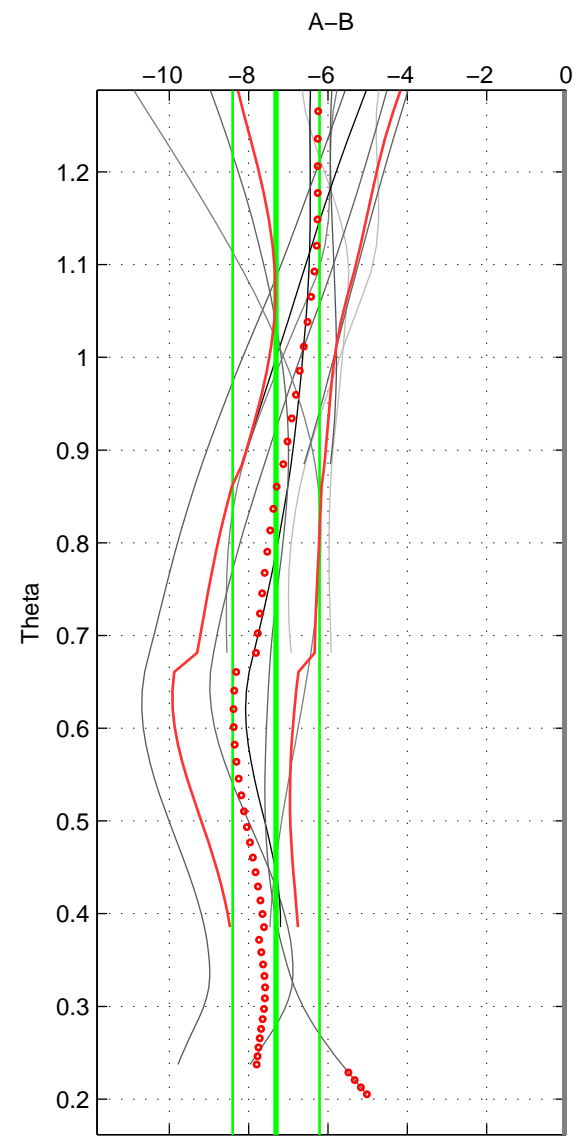

Cruise A (red). Date: Dec 1995 Cruisename: 464-29HE19951203

Cruise B (blue). Date: Jan 1996 Cruisename: 465-29HE19960117

*** "Favourite" values are means of spaces 1 2.

	Offset	O.StDev	Ratio	R.Stdev	Rating
SIGMA:	-6.695	0.948	0.997	0.000	3
THETA:	-7.307	1.093	0.997	0.000	3
DEPTH:	-6.468	0.505	0.997	0.000	2
FAV.:	-7.001	1.020	0.997	0.000	3

Profiles of A: 4
 Profiles of B: 3
 Diff profs: 11
 WMoffset (A-B): -6.6952
 WMoffset stdev: 0.94752
 WMratio (A/B): 0.99717
 WMratio stdev: 0.00040019

Quality (1-5): 3

Profiles of A: 4
 Profiles of B: 3
 Diff profs: 11
 WMoffset (A-B): -7.3074
 WMoffset stdev: 1.0935
 WMratio (A/B): 0.99691
 WMratio stdev: 0.00046113

Quality (1-5): 3

Profiles of A: 4
 Profiles of B: 3
 Diff profs: 11
 WMoffset (A-B): -6.4678
 WMoffset stdev: 0.50499
 WMratio (A/B): 0.99727
 WMratio stdev: 0.00021352

Quality (1-5): 2

Please note that statistics are bad.