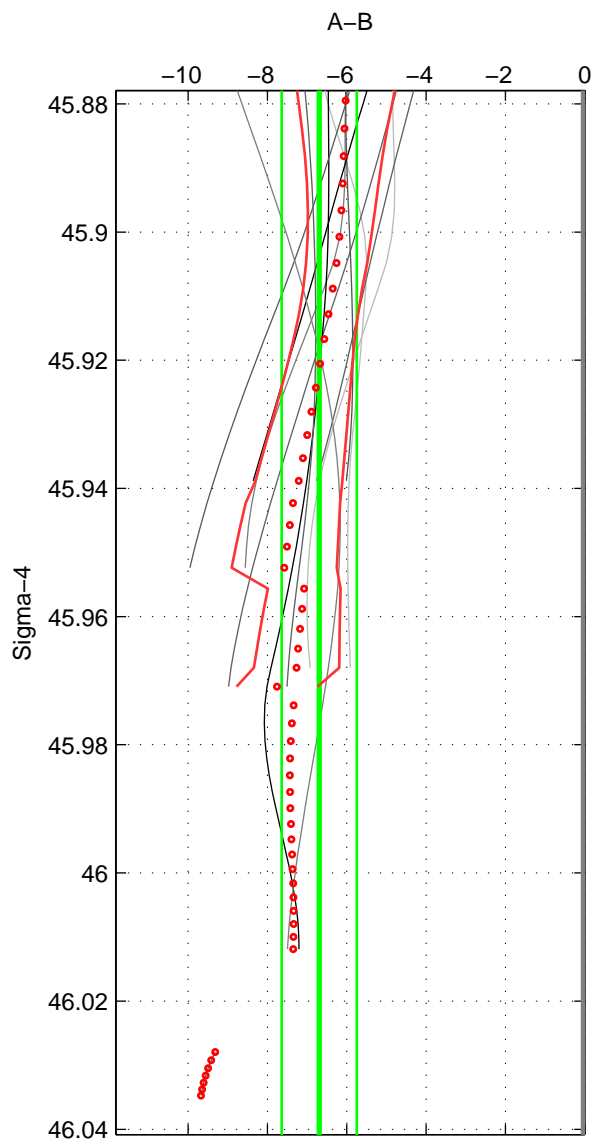

Cruise A (red). Date: Dec 1995 Cruisename: 464-29HE19951203

Cruise B (blue). Date: Jan 1996 Cruisename: 465-29HE19960117

*** "Favourite" values are means of spaces 1 2.

	Offset	O.StDev	Ratio	R.Stdev	Rating
SIGMA:	-6.695	0.948	0.997	0.000	3
THETA:	-7.307	1.093	0.997	0.000	3
DEPTH:	-6.468	0.505	0.997	0.000	2
FAV.:	-7.001	1.020	0.997	0.000	3

Profiles of A: 4
 Profiles of B: 3
 Diff profs: 11
 WMoffset (A-B): -6.6952
 WMoffset stdev: 0.94752
 WMratio (A/B): 0.99717
 WMratio stdev: 0.00040019

Quality (1-5): 3

Profiles of A: 4
 Profiles of B: 3
 Diff profs: 11
 WMoffset (A-B): -7.3074
 WMoffset stdev: 1.0935
 WMratio (A/B): 0.99691
 WMratio stdev: 0.00046113

Quality (1-5): 3

Profiles of A: 4
 Profiles of B: 3
 Diff profs: 11
 WMoffset (A-B): -6.4678
 WMoffset stdev: 0.50499
 WMratio (A/B): 0.99727
 WMratio stdev: 0.00021352

Quality (1-5): 2

Please note that statistics are bad.