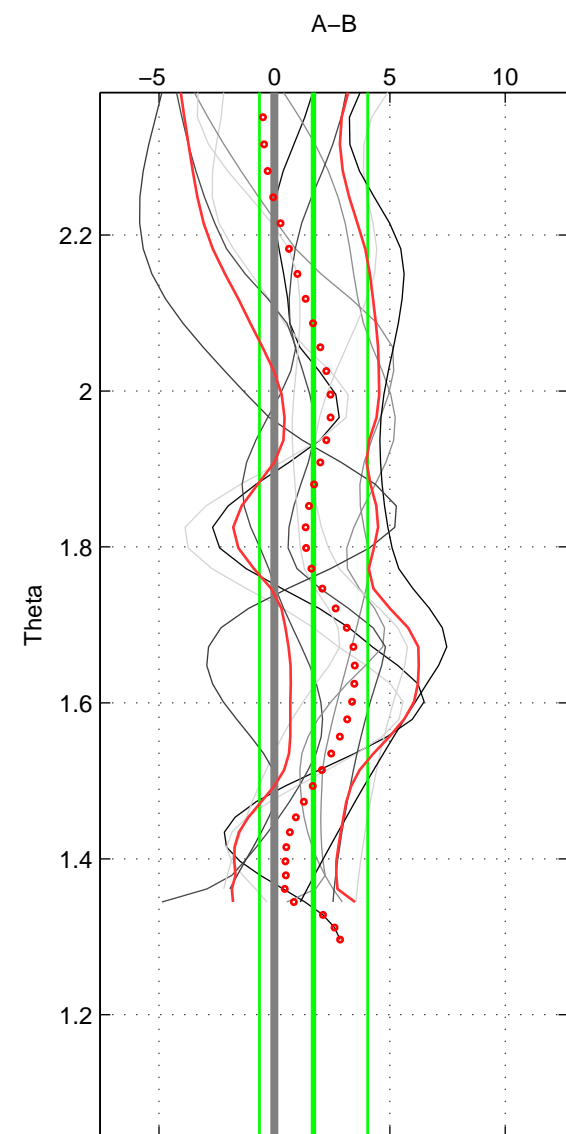

Cruise A (red). Date: Sep 1999 Cruisename: 554-49HG19990804

Cruise B (blue). Date: Jul 2001 Cruisename: 575-49HO20010710

*** "Favourite" values are means of spaces 1 2.

	Offset	O.StDev	Ratio	R.Stdev	Rating
SIGMA:	1.744	2.312	1.001	0.001	4
THETA:	1.695	2.341	1.001	0.001	4
DEPTH:	1.552	2.349	1.001	0.001	3
FAV.:	1.720	2.327	1.001	0.001	4

Profiles of A: 5
 Profiles of B: 6
 Diff profs : 10
 WMoffset (A-B): 1.7443
 WMoffset stdev: 2.3124
 WMratio (A/B): 1.0007
 WMratio stdev: 0.00096119

Quality (1-5): 4

Profiles of A: 5
 Profiles of B: 6
 Diff profs : 10
 WMoffset (A-B): 1.6954
 WMoffset stdev: 2.3408
 WMratio (A/B): 1.0007
 WMratio stdev: 0.00097282

Quality (1-5): 4

Profiles of A: 5
 Profiles of B: 6
 Diff profs : 10
 WMoffset (A-B): 1.5521
 WMoffset stdev: 2.3493
 WMratio (A/B): 1.0006
 WMratio stdev: 0.00097498

Quality (1-5): 3