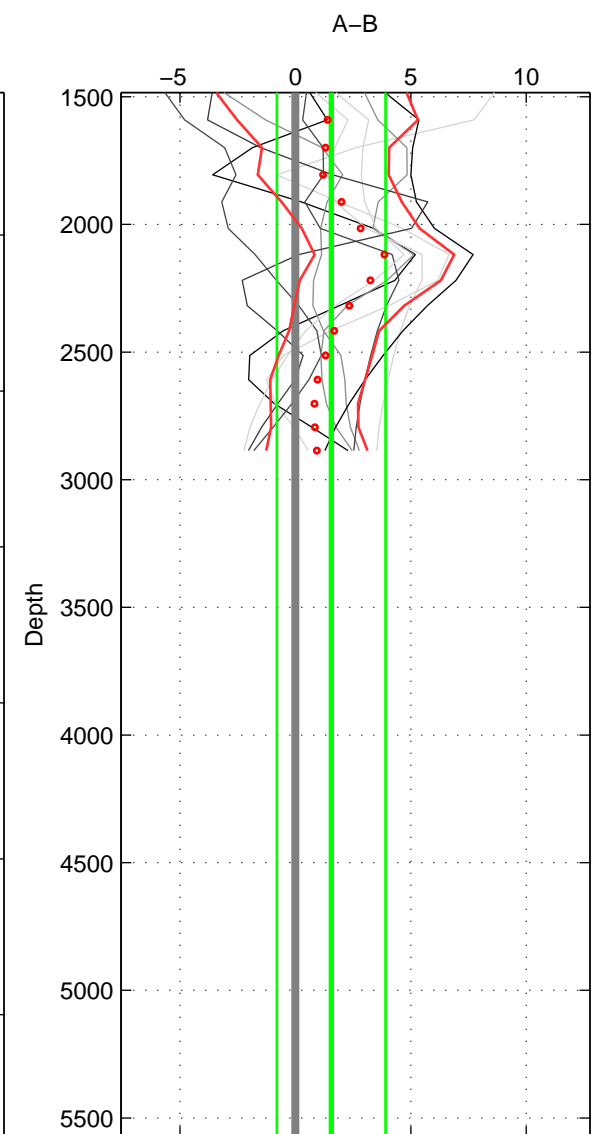

Cruise A (red). Date: Sep 1999 Cruisename: 554-49HG19990804

Cruise B (blue). Date: Jul 2001 Cruisename: 575-49HO20010710

*** "Favourite" values are means of spaces 1 2.

	Offset	O.StDev	Ratio	R.Stdev	Rating
SIGMA:	1.744	2.312	1.001	0.001	4
THETA:	1.695	2.341	1.001	0.001	4
DEPTH:	1.552	2.349	1.001	0.001	3
FAV.:	1.720	2.327	1.001	0.001	4

Profiles of A: 5
 Profiles of B: 6
 Diff profs : 10
 WMoffset (A-B): 1.7443
 WMoffset stdev: 2.3124
 WMratio (A/B): 1.0007
 WMratio stdev: 0.00096119

Quality (1-5): 4

Profiles of A: 5
 Profiles of B: 6
 Diff profs : 10
 WMoffset (A-B): 1.6954
 WMoffset stdev: 2.3408
 WMratio (A/B): 1.0007
 WMratio stdev: 0.00097282

Quality (1-5): 4

Profiles of A: 5
 Profiles of B: 6
 Diff profs : 10
 WMoffset (A-B): 1.5521
 WMoffset stdev: 2.3493
 WMratio (A/B): 1.0006
 WMratio stdev: 0.00097498

Quality (1-5): 3