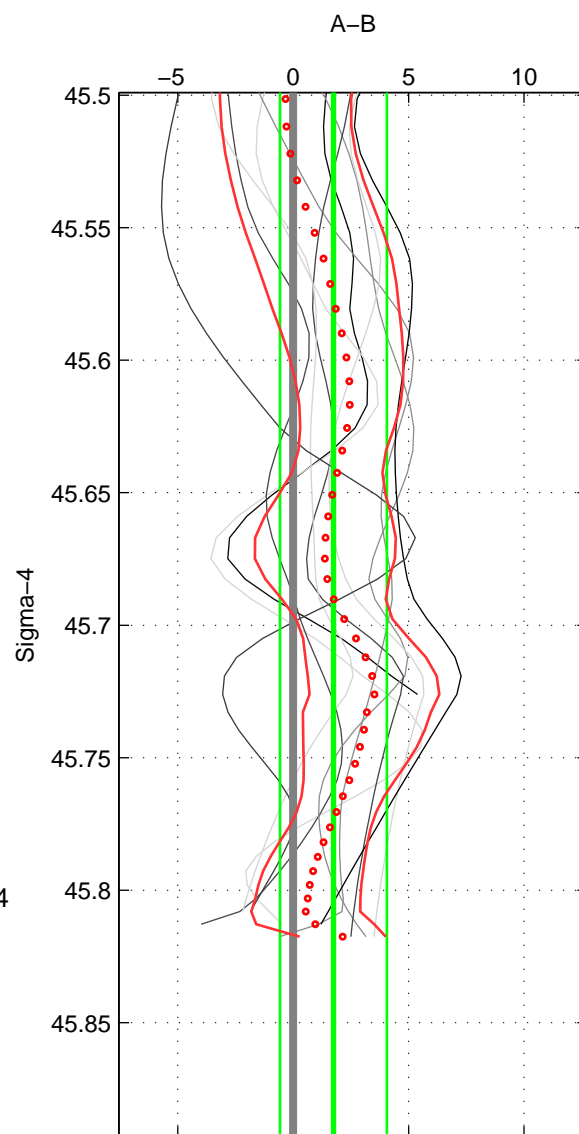

Cruise A (red). Date: Sep 1999 Cruisename: 554-49HG19990804

Cruise B (blue). Date: Jul 2001 Cruisename: 575-49HO20010710

*** "Favourite" values are means of spaces 1 2.

	Offset	O.StDev	Ratio	R.Stdev	Rating
SIGMA:	1.744	2.312	1.001	0.001	4
THETA:	1.695	2.341	1.001	0.001	4
DEPTH:	1.552	2.349	1.001	0.001	3
FAV.:	1.720	2.327	1.001	0.001	4

Profiles of A: 5
 Profiles of B: 6
 Diff profs : 10
 WMoffset (A-B): 1.7443
 WMoffset stdev: 2.3124
 WMratio (A/B): 1.0007
 WMratio stdev: 0.00096119

Quality (1-5): 4

Profiles of A: 5
 Profiles of B: 6
 Diff profs : 10
 WMoffset (A-B): 1.6954
 WMoffset stdev: 2.3408
 WMratio (A/B): 1.0007
 WMratio stdev: 0.00097282

Quality (1-5): 4

Profiles of A: 5
 Profiles of B: 6
 Diff profs : 10
 WMoffset (A-B): 1.5521
 WMoffset stdev: 2.3493
 WMratio (A/B): 1.0006
 WMratio stdev: 0.00097498

Quality (1-5): 3