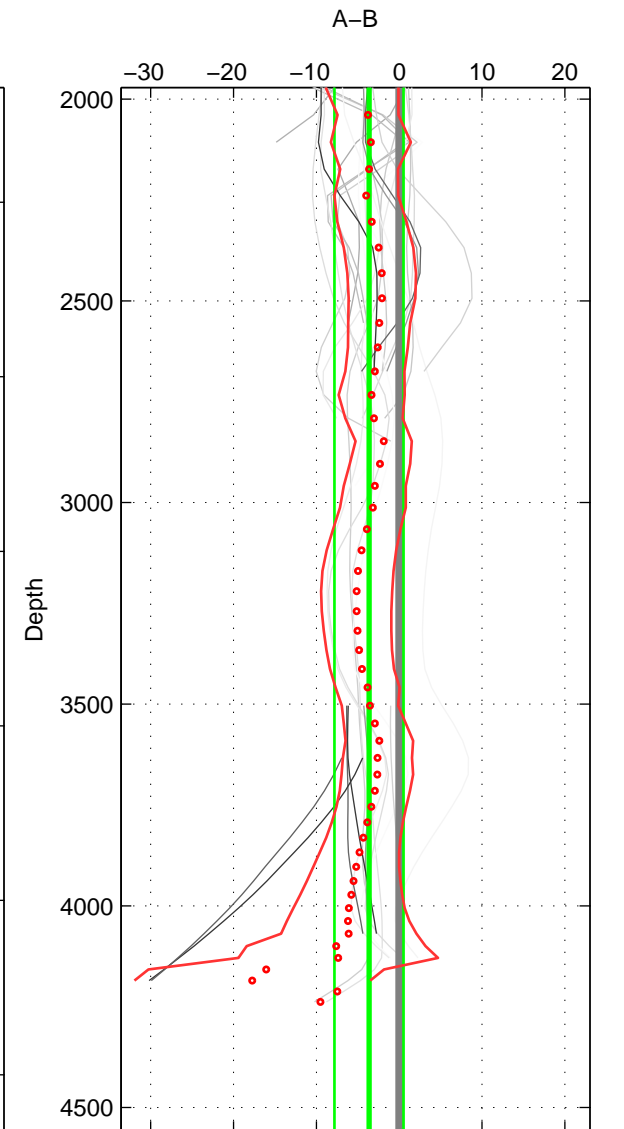

Cruise A (red). Date: Jul 2001 Cruisename: 161-06MT20010717

Cruise B (blue). Date: Jun 2008 Cruisename: 276-35TH20080610

\*\*\* "Favourite" values are means of spaces 1 2 3.

	Offset	O.StDev	Ratio	R.Stdev	Rating
SIGMA:	-2.560	2.860	0.999	0.001	5
THETA:	-2.547	2.795	0.999	0.001	5
DEPTH:	-3.646	4.175	0.998	0.002	5
FAV.:	-2.918	3.276	0.999	0.001	5

Profiles of A: 8  
 Profiles of B: 12  
 Diff profs : 25  
 WMoffset (A-B): -2.5604  
 WMoffset stdev: 2.8601  
 WMratio (A/B): 0.9989  
 WMratio stdev: 0.0012302

Quality (1-5): 5

Profiles of A: 8  
 Profiles of B: 12  
 Diff profs : 25  
 WMoffset (A-B): -2.5472  
 WMoffset stdev: 2.7946  
 WMratio (A/B): 0.99891  
 WMratio stdev: 0.0011956

Quality (1-5): 5

Profiles of A: 8  
 Profiles of B: 12  
 Diff profs : 25  
 WMoffset (A-B): -3.6465  
 WMoffset stdev: 4.1745  
 WMratio (A/B): 0.99844  
 WMratio stdev: 0.0017916

Quality (1-5): 5