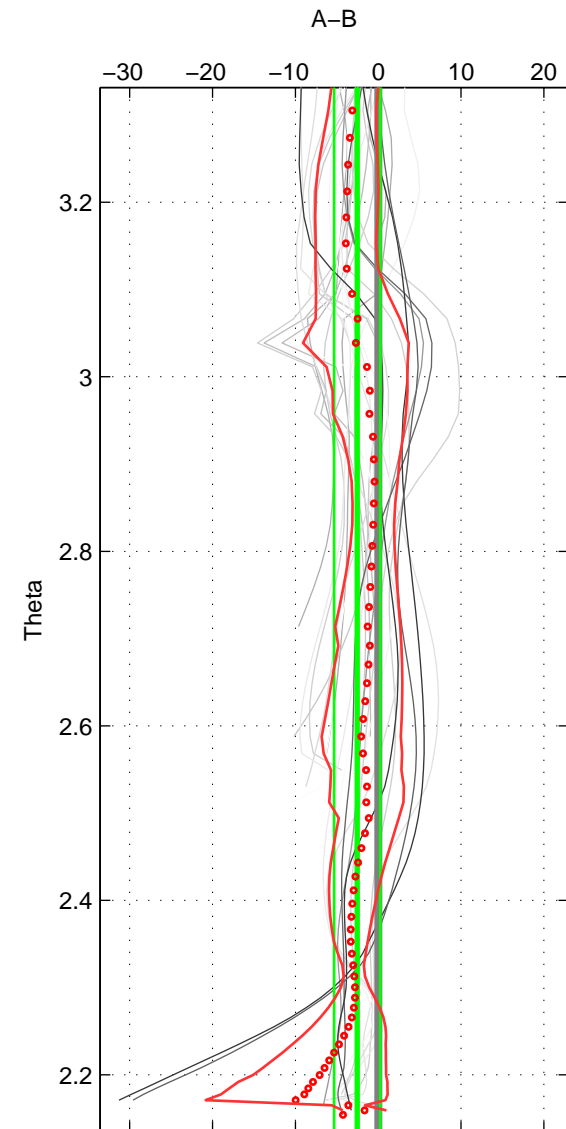

Cruise A (red). Date: Jul 2001 Cruisename: 161-06MT20010717

Cruise B (blue). Date: Jun 2008 Cruisename: 276-35TH20080610

\*\*\* "Favourite" values are means of spaces 1 2 3.

	Offset	O.StDev	Ratio	R.Stdev	Rating
SIGMA:	-2.560	2.860	0.999	0.001	5
THETA:	-2.547	2.795	0.999	0.001	5
DEPTH:	-3.646	4.175	0.998	0.002	5
FAV.:	-2.918	3.276	0.999	0.001	5

Profiles of A: 8  
 Profiles of B: 12  
 Diff profs : 25  
 WMoffset (A-B): -2.5604  
 WMoffset stdev: 2.8601  
 WMratio (A/B): 0.9989  
 WMratio stdev: 0.0012302

Quality (1-5): 5

Profiles of A: 8  
 Profiles of B: 12  
 Diff profs : 25  
 WMoffset (A-B): -2.5472  
 WMoffset stdev: 2.7946  
 WMratio (A/B): 0.99891  
 WMratio stdev: 0.0011956

Quality (1-5): 5

Profiles of A: 8  
 Profiles of B: 12  
 Diff profs : 25  
 WMoffset (A-B): -3.6465  
 WMoffset stdev: 4.1745  
 WMratio (A/B): 0.99844  
 WMratio stdev: 0.0017916

Quality (1-5): 5