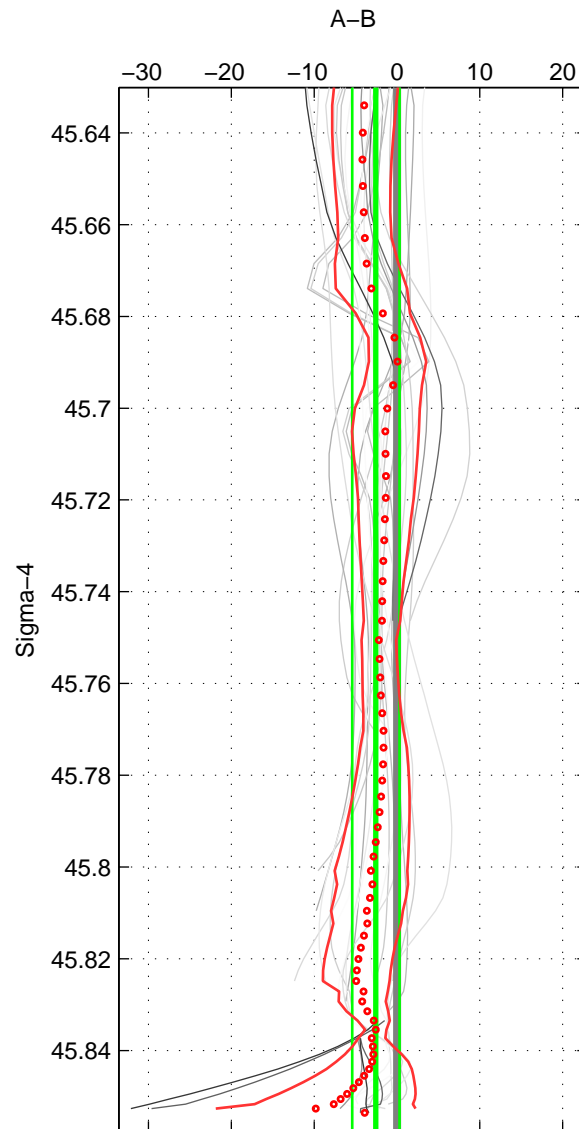

Cruise A (red). Date: Jul 2001 Cruisename: 161-06MT20010717

Cruise B (blue). Date: Jun 2008 Cruisename: 276-35TH20080610

\*\*\* "Favourite" values are means of spaces 1 2 3.

	Offset	O.StDev	Ratio	R.Stdev	Rating
SIGMA:	-2.560	2.860	0.999	0.001	5
THETA:	-2.547	2.795	0.999	0.001	5
DEPTH:	-3.646	4.175	0.998	0.002	5
FAV.:	-2.918	3.276	0.999	0.001	5

Profiles of A: 8  
 Profiles of B: 12  
 Diff profs : 25  
 WMoffset (A-B): -2.5604  
 WMoffset stdev: 2.8601  
 WMratio (A/B): 0.9989  
 WMratio stdev: 0.0012302

Quality (1-5): 5

Profiles of A: 8  
 Profiles of B: 12  
 Diff profs : 25  
 WMoffset (A-B): -2.5472  
 WMoffset stdev: 2.7946  
 WMratio (A/B): 0.99891  
 WMratio stdev: 0.0011956

Quality (1-5): 5

Profiles of A: 8  
 Profiles of B: 12  
 Diff profs : 25  
 WMoffset (A-B): -3.6465  
 WMoffset stdev: 4.1745  
 WMratio (A/B): 0.99844  
 WMratio stdev: 0.0017916

Quality (1-5): 5