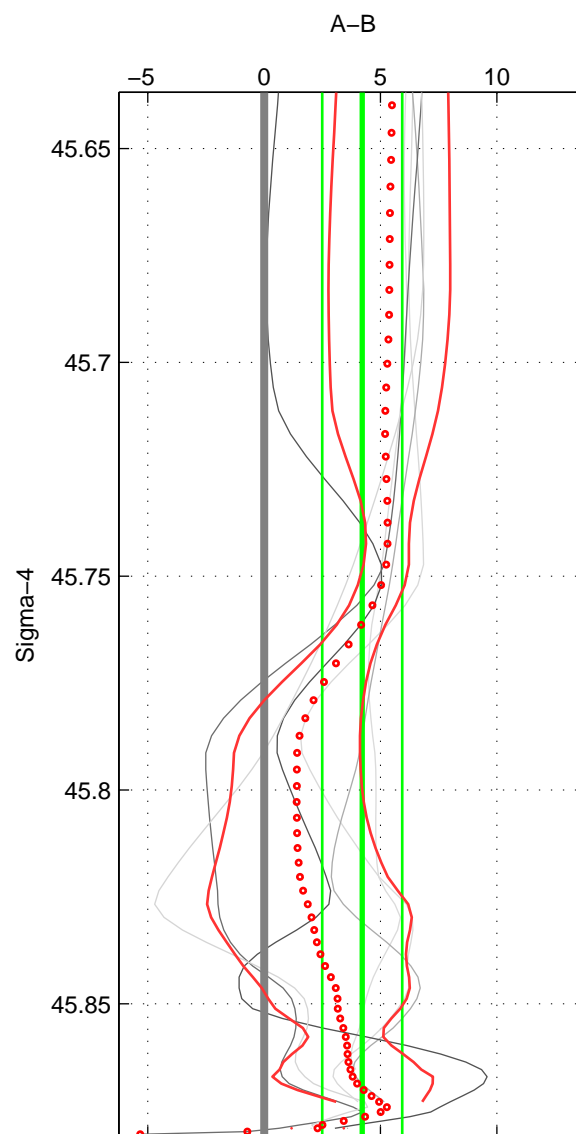

Cruise A (red). Date: Aug 1993 Cruisename: 251-33MW19930704.1

Cruise B (blue). Date: Apr 2004 Cruisename: 316-74DI20040404

*** "Favourite" values are means of spaces 1 2 3.

	Offset	O.StDev	Ratio	R.Stdev	Rating
SIGMA:	4.218	1.720	1.002	0.001	3
THETA:	4.419	1.799	1.002	0.001	3
DEPTH:	4.041	1.660	1.002	0.001	3
FAV.:	4.226	1.727	1.002	0.001	3

Profiles of A: 4
 Profiles of B: 2
 Diff profs : 6
 WMoffset (A-B): 4.2178
 WMoffset stdev: 1.7205
 WMratio (A/B): 1.0018
 WMratio stdev: 0.00073723

Quality (1-5): 3

Profiles of A: 4
 Profiles of B: 2
 Diff profs : 6
 WMoffset (A-B): 4.4192
 WMoffset stdev: 1.7994
 WMratio (A/B): 1.0019
 WMratio stdev: 0.0007698

Quality (1-5): 3

Profiles of A: 4
 Profiles of B: 2
 Diff profs : 6
 WMoffset (A-B): 4.0413
 WMoffset stdev: 1.6599
 WMratio (A/B): 1.0017
 WMratio stdev: 0.00070829

Quality (1-5): 3