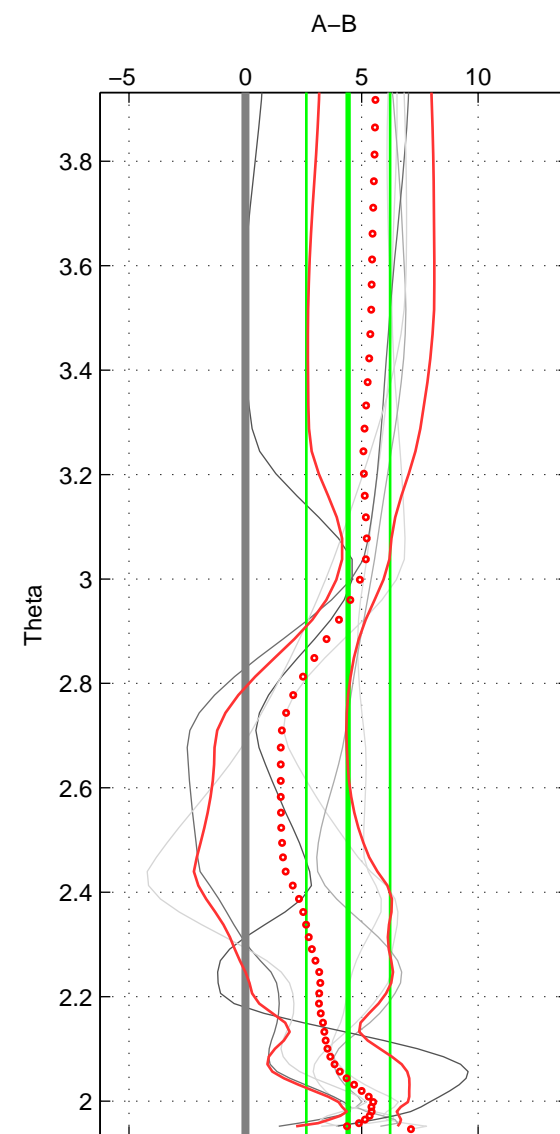

Cruise A (red). Date: Aug 1993 Cruisename: 251-33MW19930704.1

Cruise B (blue). Date: Apr 2004 Cruisename: 316-74DI20040404

*** "Favourite" values are means of spaces 1 2 3.

	Offset	O.StDev	Ratio	R.Stdev	Rating
SIGMA:	4.218	1.720	1.002	0.001	3
THETA:	4.419	1.799	1.002	0.001	3
DEPTH:	4.041	1.660	1.002	0.001	3
FAV.:	4.226	1.727	1.002	0.001	3

Profiles of A: 4
 Profiles of B: 2
 Diff profs : 6
 WMoffset (A-B): 4.2178
 WMoffset stdev: 1.7205
 WMratio (A/B): 1.0018
 WMratio stdev: 0.00073723

Quality (1-5): 3

Profiles of A: 4
 Profiles of B: 2
 Diff profs : 6
 WMoffset (A-B): 4.4192
 WMoffset stdev: 1.7994
 WMratio (A/B): 1.0019
 WMratio stdev: 0.0007698

Quality (1-5): 3

Profiles of A: 4
 Profiles of B: 2
 Diff profs : 6
 WMoffset (A-B): 4.0413
 WMoffset stdev: 1.6599
 WMratio (A/B): 1.0017
 WMratio stdev: 0.00070829

Quality (1-5): 3