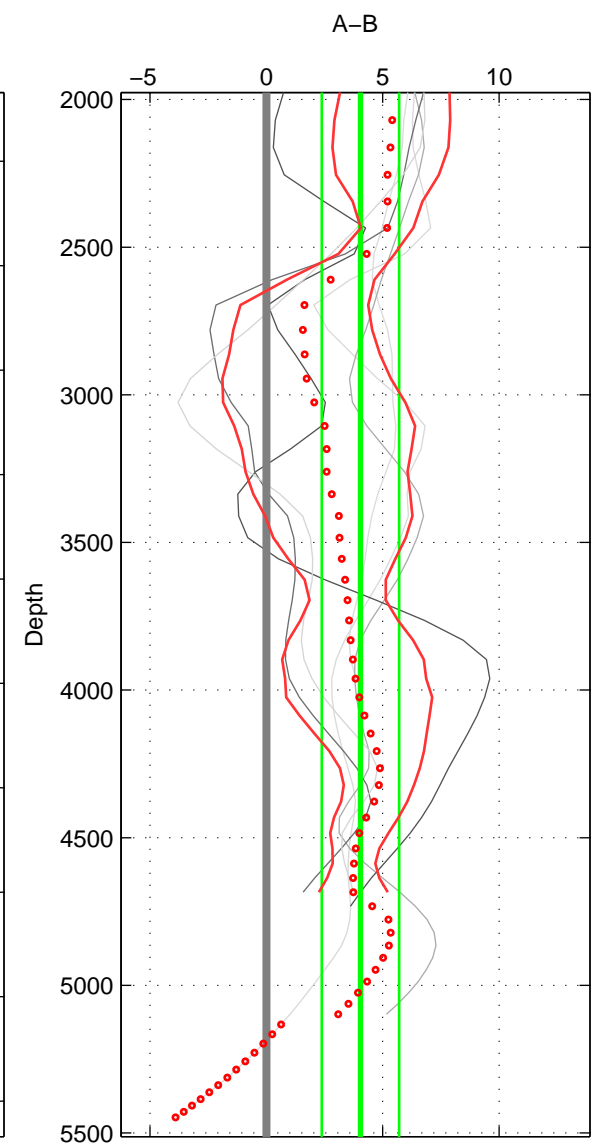

Cruise A (red). Date: Aug 1993 Cruisename: 251-33MW19930704.1

Cruise B (blue). Date: Apr 2004 Cruisename: 316-74DI20040404

*** "Favourite" values are means of spaces 1 2 3.

	Offset	O.StDev	Ratio	R.Stdev	Rating
SIGMA:	4.218	1.720	1.002	0.001	3
THETA:	4.419	1.799	1.002	0.001	3
DEPTH:	4.041	1.660	1.002	0.001	3
FAV.:	4.226	1.727	1.002	0.001	3

Profiles of A: 4
 Profiles of B: 2
 Diff profs : 6
 WMoffset (A-B): 4.2178
 WMoffset stdev: 1.7205
 WMratio (A/B): 1.0018
 WMratio stdev: 0.00073723

Quality (1-5): 3

Profiles of A: 4
 Profiles of B: 2
 Diff profs : 6
 WMoffset (A-B): 4.4192
 WMoffset stdev: 1.7994
 WMratio (A/B): 1.0019
 WMratio stdev: 0.0007698

Quality (1-5): 3

Profiles of A: 4
 Profiles of B: 2
 Diff profs : 6
 WMoffset (A-B): 4.0413
 WMoffset stdev: 1.6599
 WMratio (A/B): 1.0017
 WMratio stdev: 0.00070829

Quality (1-5): 3