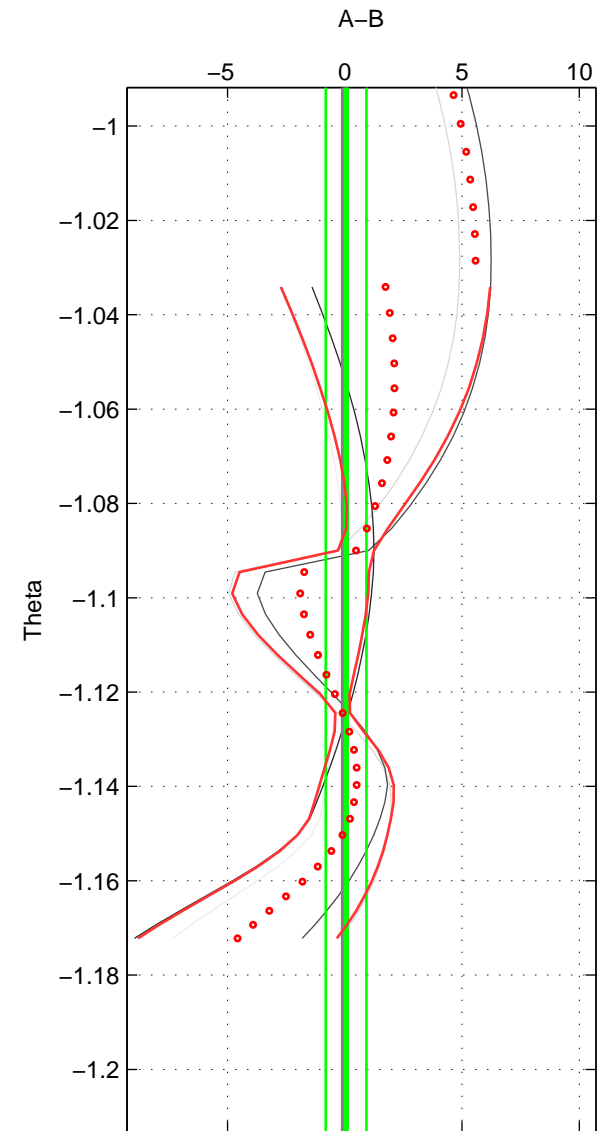

Cruise A (red). Date: Nov 1996 Cruisename: 74-58AA19961121

Cruise B (blue). Date: Aug 1993 Cruisename: 87-58JH19930730

*** "Favourite" values are those of space 2.

	Offset	O.StDev	Ratio	R.Stdev	Rating
SIGMA:	NaN	NaN	NaN	NaN	NaN
THETA:	0.055	0.869	1.000	0.000	2
DEPTH:	NaN	NaN	NaN	NaN	NaN
FAV.:	0.055	0.869	1.000	0.000	2

Profiles of A: 2
 Profiles of B: 2
 Diff profs : 4
 WMoffset (A-B): 0.055008
 WMoffset stdev: 0.8689
 WMratio (A/B): 1
 WMratio stdev: 0.0003776

Quality (1-5): 2