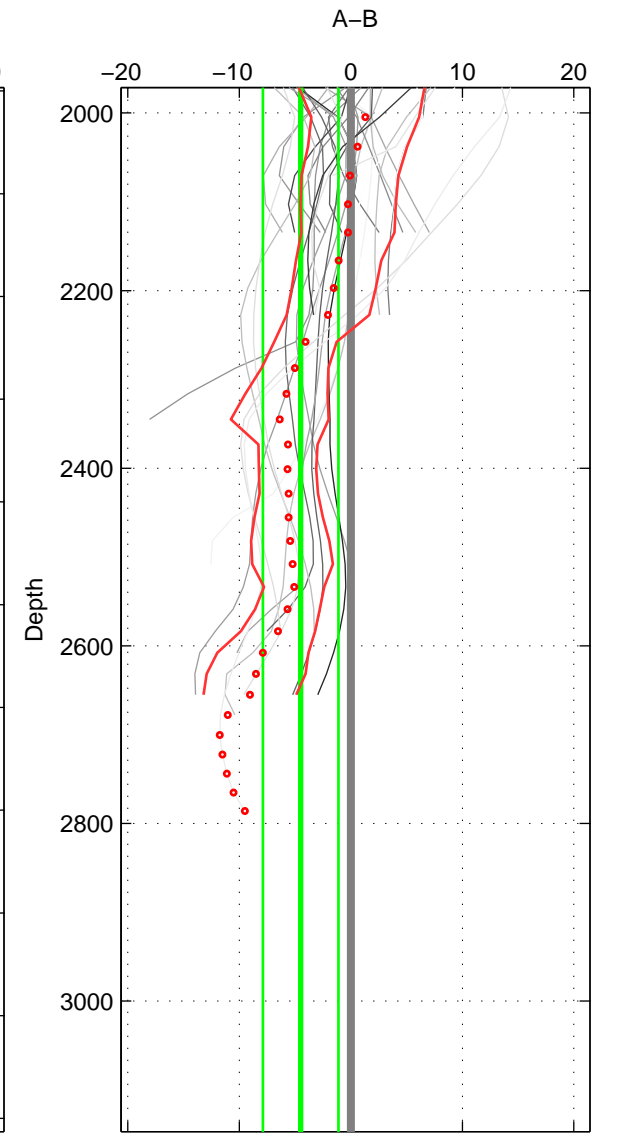

Cruise A (red). Date: May 1997 Cruisename: 152-06MT19970515  
 Cruise B (blue). Date: Sep 2007 Cruisename: 292-64PE20070830

\*\*\* "Favourite" values are means of spaces 1 2.

	Offset	O.StDev	Ratio	R.Stdev	Rating
SIGMA:	-2.850	3.360	0.999	0.001	4
THETA:	-2.706	3.450	0.999	0.001	4
DEPTH:	-4.499	3.386	0.998	0.001	3
FAV. :	-2.778	3.405	0.999	0.001	4

Profiles of A: 6  
 Profiles of B: 16  
 Diff profs : 30  
 WMoffset (A-B): -2.8498  
 WMoffset stdev: 3.3601  
 WMratio (A/B): 0.99877  
 WMratio stdev: 0.0014506

Quality (1-5): 4

Profiles of A: 6  
 Profiles of B: 16  
 Diff profs : 30  
 WMoffset (A-B): -2.7062  
 WMoffset stdev: 3.45  
 WMratio (A/B): 0.99883  
 WMratio stdev: 0.0014897

Quality (1-5): 4

Profiles of A: 6  
 Profiles of B: 16  
 Diff profs : 30  
 WMoffset (A-B): -4.4987  
 WMoffset stdev: 3.3864  
 WMratio (A/B): 0.99805  
 WMratio stdev: 0.0014585

Quality (1-5): 3