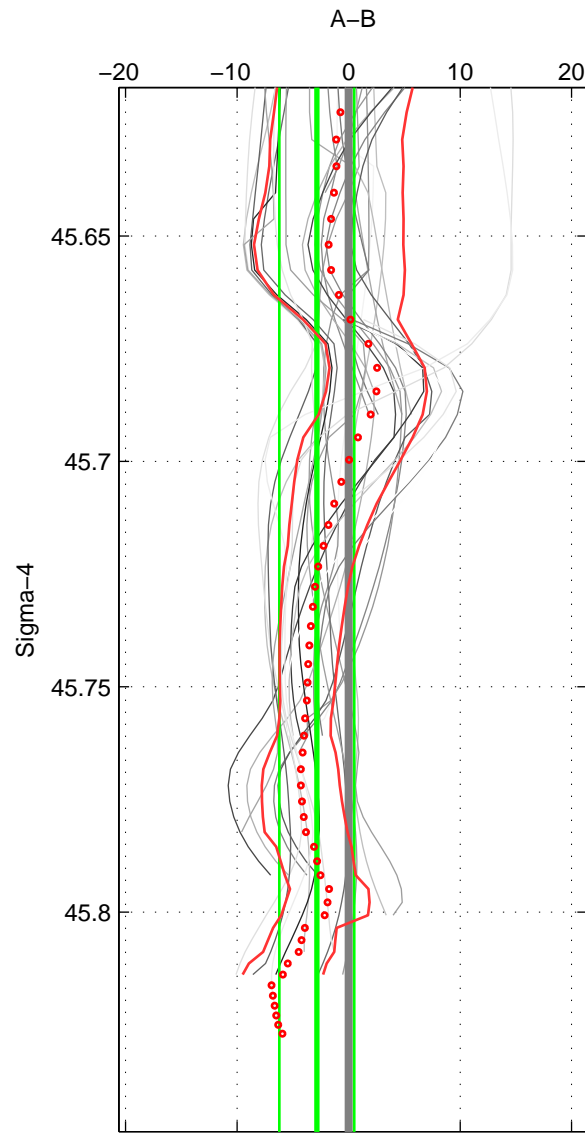

Cruise A (red). Date: May 1997 Cruisename: 152-06MT19970515  
 Cruise B (blue). Date: Sep 2007 Cruisename: 292-64PE20070830

\*\*\* "Favourite" values are means of spaces 1 2.

	Offset	O.StDev	Ratio	R.Stdev	Rating
SIGMA:	-2.850	3.360	0.999	0.001	4
THETA:	-2.706	3.450	0.999	0.001	4
DEPTH:	-4.499	3.386	0.998	0.001	3
FAV. :	-2.778	3.405	0.999	0.001	4

Profiles of A: 6  
 Profiles of B: 16  
 Diff profs : 30  
 WMoffset (A-B): -2.8498  
 WMoffset stdev: 3.3601  
 WMratio (A/B): 0.99877  
 WMratio stdev: 0.0014506

Quality (1-5): 4

Profiles of A: 6  
 Profiles of B: 16  
 Diff profs : 30  
 WMoffset (A-B): -2.7062  
 WMoffset stdev: 3.45  
 WMratio (A/B): 0.99883  
 WMratio stdev: 0.0014897

Quality (1-5): 4

Profiles of A: 6  
 Profiles of B: 16  
 Diff profs : 30  
 WMoffset (A-B): -4.4987  
 WMoffset stdev: 3.3864  
 WMratio (A/B): 0.99805  
 WMratio stdev: 0.0014585

Quality (1-5): 3