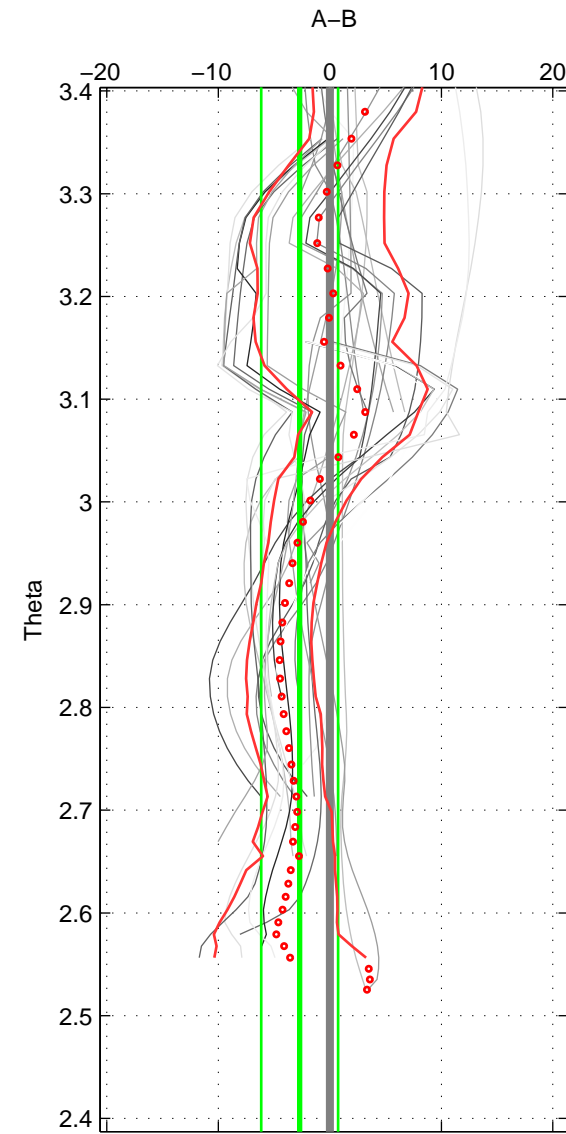

Cruise A (red). Date: May 1997 Cruisename: 152-06MT19970515  
 Cruise B (blue). Date: Sep 2007 Cruisename: 292-64PE20070830

\*\*\* "Favourite" values are means of spaces 1 2.

	Offset	O.StDev	Ratio	R.Stdev	Rating
SIGMA:	-2.850	3.360	0.999	0.001	4
THETA:	-2.706	3.450	0.999	0.001	4
DEPTH:	-4.499	3.386	0.998	0.001	3
FAV. :	-2.778	3.405	0.999	0.001	4

Profiles of A: 6  
 Profiles of B: 16  
 Diff profs : 30  
 WMoffset (A-B): -2.8498  
 WMoffset stdev: 3.3601  
 WMratio (A/B): 0.99877  
 WMratio stdev: 0.0014506

Quality (1-5): 4

Profiles of A: 6  
 Profiles of B: 16  
 Diff profs : 30  
 WMoffset (A-B): -2.7062  
 WMoffset stdev: 3.45  
 WMratio (A/B): 0.99883  
 WMratio stdev: 0.0014897

Quality (1-5): 4

Profiles of A: 6  
 Profiles of B: 16  
 Diff profs : 30  
 WMoffset (A-B): -4.4987  
 WMoffset stdev: 3.3864  
 WMratio (A/B): 0.99805  
 WMratio stdev: 0.0014585

Quality (1-5): 3