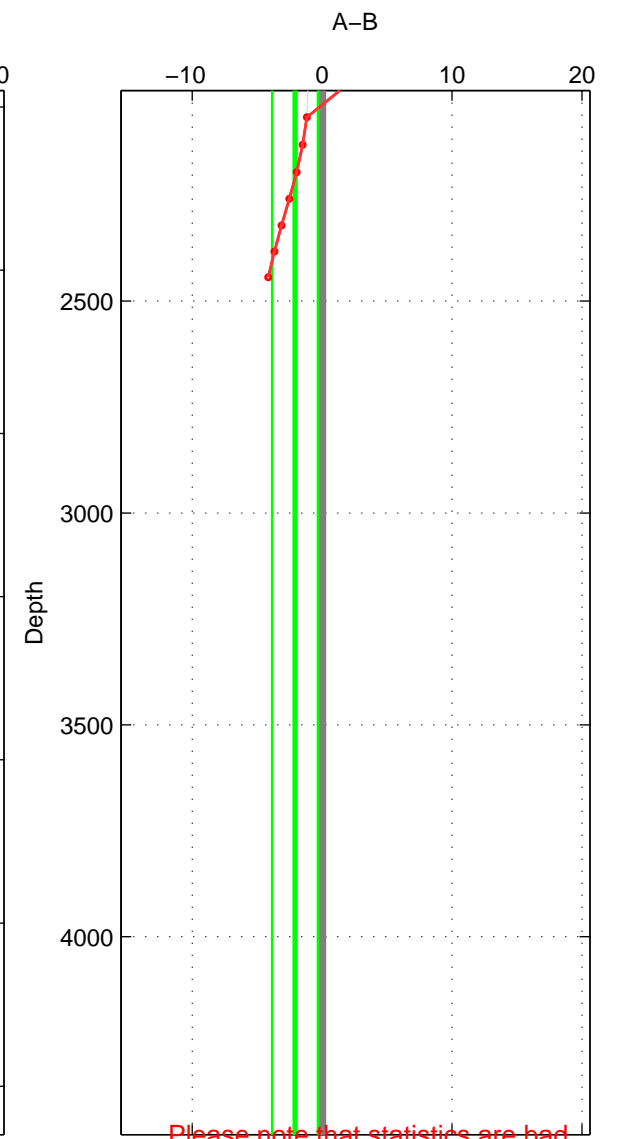

Cruise A (red). Date: Jul 1992 Cruisename: 7-06MT19920701

Cruise B (blue). Date: May 1991 Cruisename: 303-74AB19910501

*** "Favourite" values are those of space 2.

	Offset	O.StDev	Ratio	R.Stdev	Rating
SIGMA:	-5.573	3.912	0.998	0.002	2
THETA:	3.226	4.591	1.001	0.002	3
DEPTH:	-2.078	1.769	0.999	0.001	2
FAV.:	3.226	4.591	1.001	0.002	3

Please note that statistics are bad.

Profiles of A: 3
 Profiles of B: 1
 Diff profs: 2
 WMoffset (A-B): -5.5726
 WMoffset stdev: 3.9124
 WMratio (A/B): 0.99759
 WMratio stdev: 0.0016893

Quality (1-5): 2

Profiles of A: 6
 Profiles of B: 1
 Diff profs: 5
 WMoffset (A-B): 3.2256
 WMoffset stdev: 4.5907
 WMratio (A/B): 1.0014
 WMratio stdev: 0.0019945

Quality (1-5): 3

Please note that statistics are bad.

Profiles of A: 2
 Profiles of B: 1
 Diff profs: 2
 WMoffset (A-B): -2.078
 WMoffset stdev: 1.7689
 WMratio (A/B): 0.9991
 WMratio stdev: 0.00076712