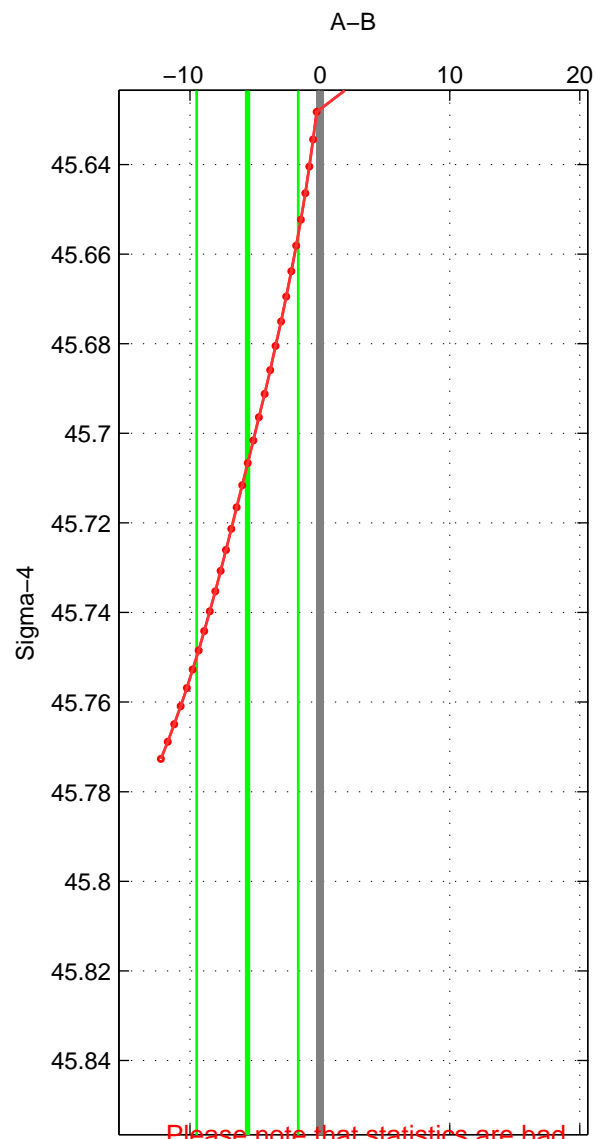

Cruise A (red). Date: Jul 1992 Cruisename: 7-06MT19920701

Cruise B (blue). Date: May 1991 Cruisename: 303-74AB19910501

*** "Favourite" values are those of space 2.

	Offset	O.StDev	Ratio	R.Stdev	Rating
SIGMA:	-5.573	3.912	0.998	0.002	2
THETA:	3.226	4.591	1.001	0.002	3
DEPTH:	-2.078	1.769	0.999	0.001	2
FAV.:	3.226	4.591	1.001	0.002	3

Please note that statistics are bad.

Profiles of A: 3
 Profiles of B: 1
 Diff profs: 2
 WMoffset (A-B): -5.5726
 WMoffset stdev: 3.9124
 WMratio (A/B): 0.99759
 WMratio stdev: 0.0016893

Quality (1-5): 2

Profiles of A: 6
 Profiles of B: 1
 Diff profs: 5
 WMoffset (A-B): 3.2256
 WMoffset stdev: 4.5907
 WMratio (A/B): 1.0014
 WMratio stdev: 0.0019945

Quality (1-5): 3

Please note that statistics are bad.

Profiles of A: 2
 Profiles of B: 1
 Diff profs: 2
 WMoffset (A-B): -2.078
 WMoffset stdev: 1.7689
 WMratio (A/B): 0.9991
 WMratio stdev: 0.00076712