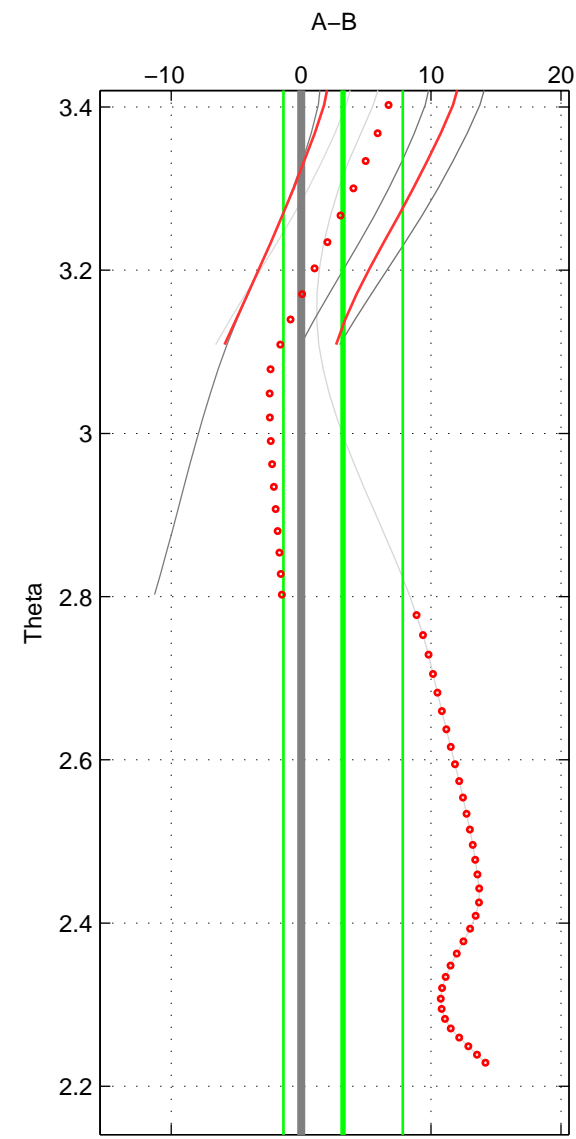

Cruise A (red). Date: Jul 1992 Cruisename: 7-06MT19920701

Cruise B (blue). Date: May 1991 Cruisename: 303-74AB19910501

*** "Favourite" values are those of space 2.

	Offset	O.StDev	Ratio	R.Stdev	Rating
SIGMA:	-5.573	3.912	0.998	0.002	2
THETA:	3.226	4.591	1.001	0.002	3
DEPTH:	-2.078	1.769	0.999	0.001	2
FAV.:	3.226	4.591	1.001	0.002	3

Please note that statistics are bad.

Profiles of A: 3
 Profiles of B: 1
 Diff profs: 2
 WMoffset (A-B): -5.5726
 WMoffset stdev: 3.9124
 WMratio (A/B): 0.99759
 WMratio stdev: 0.0016893

Quality (1-5): 2

Profiles of A: 6
 Profiles of B: 1
 Diff profs: 5
 WMoffset (A-B): 3.2256
 WMoffset stdev: 4.5907
 WMratio (A/B): 1.0014
 WMratio stdev: 0.0019945

Quality (1-5): 3

Please note that statistics are bad.

Profiles of A: 2
 Profiles of B: 1
 Diff profs: 2
 WMoffset (A-B): -2.078
 WMoffset stdev: 1.7689
 WMratio (A/B): 0.9991
 WMratio stdev: 0.00076712