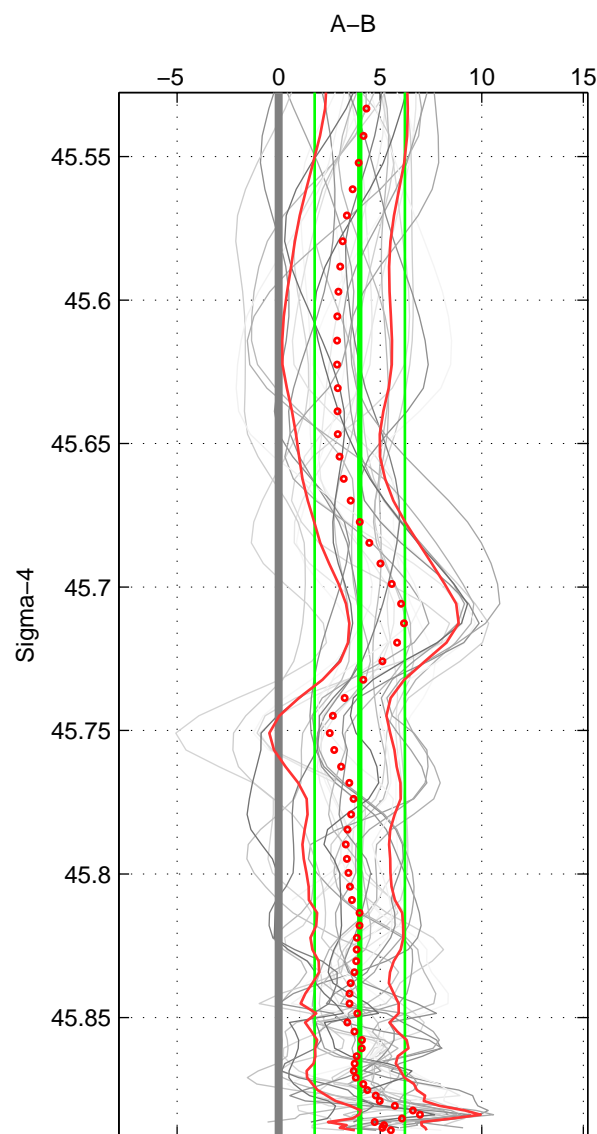

Cruise A (red). Date: Jun 2005 Cruisename: 605-49NZ20050525
 Cruise B (blue). Date: Aug 2012 Cruisename: 627-49RY20120726

*** "Favourite" values are means of spaces 1 2 3.

	Offset	O.StDev	Ratio	R.Stdev	Rating
SIGMA:	3.994	2.221	1.002	0.001	5
THETA:	3.897	2.240	1.002	0.001	5
DEPTH:	4.260	2.025	1.002	0.001	5
FAV.:	4.050	2.162	1.002	0.001	5

Profiles of A: 7
 Profiles of B: 6
 Diff profs : 28
 WMoffset (A-B): 3.9938
 WMoffset stdev: 2.2213
 WMratio (A/B): 1.0017
 WMratio stdev: 0.00092126

Quality (1-5): 5

Profiles of A: 7
 Profiles of B: 6
 Diff profs : 28
 WMoffset (A-B): 3.8972
 WMoffset stdev: 2.2401
 WMratio (A/B): 1.0016
 WMratio stdev: 0.00092854

Quality (1-5): 5

Profiles of A: 7
 Profiles of B: 6
 Diff profs : 28
 WMoffset (A-B): 4.2598
 WMoffset stdev: 2.0248
 WMratio (A/B): 1.0018
 WMratio stdev: 0.00083931

Quality (1-5): 5