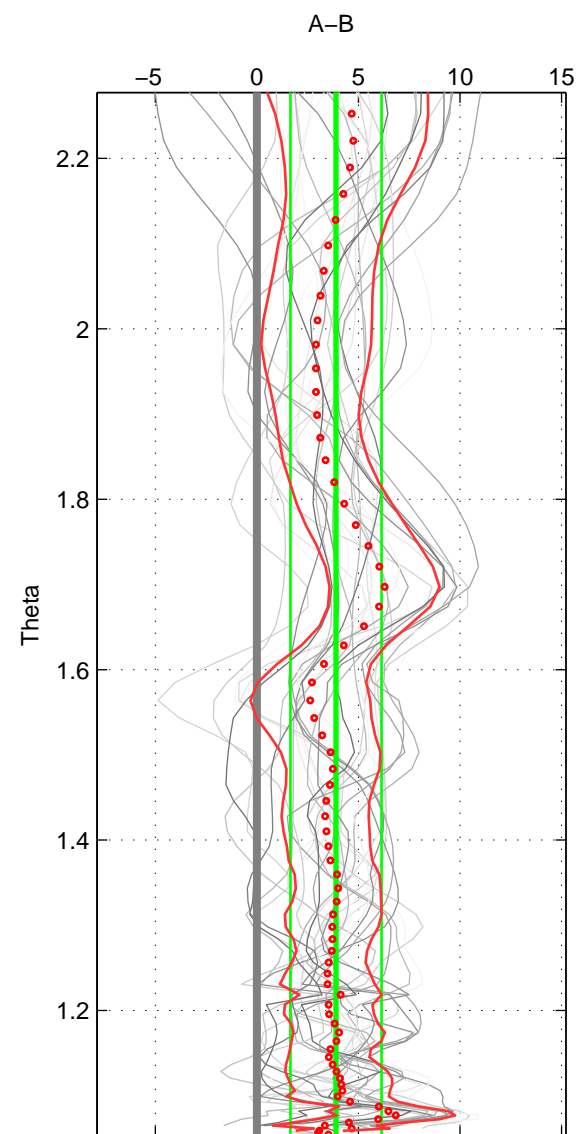

Cruise A (red). Date: Jun 2005 Cruisename: 605-49NZ20050525
 Cruise B (blue). Date: Aug 2012 Cruisename: 627-49RY20120726

*** "Favourite" values are means of spaces 1 2 3.

	Offset	O.StDev	Ratio	R.Stdev	Rating
SIGMA:	3.994	2.221	1.002	0.001	5
THETA:	3.897	2.240	1.002	0.001	5
DEPTH:	4.260	2.025	1.002	0.001	5
FAV.:	4.050	2.162	1.002	0.001	5

Profiles of A: 7
 Profiles of B: 6
 Diff profs : 28
 WMoffset (A-B): 3.9938
 WMoffset stdev: 2.2213
 WMratio (A/B): 1.0017
 WMratio stdev: 0.00092126

Quality (1-5): 5

Profiles of A: 7
 Profiles of B: 6
 Diff profs : 28
 WMoffset (A-B): 3.8972
 WMoffset stdev: 2.2401
 WMratio (A/B): 1.0016
 WMratio stdev: 0.00092854

Quality (1-5): 5

Profiles of A: 7
 Profiles of B: 6
 Diff profs : 28
 WMoffset (A-B): 4.2598
 WMoffset stdev: 2.0248
 WMratio (A/B): 1.0018
 WMratio stdev: 0.00083931

Quality (1-5): 5