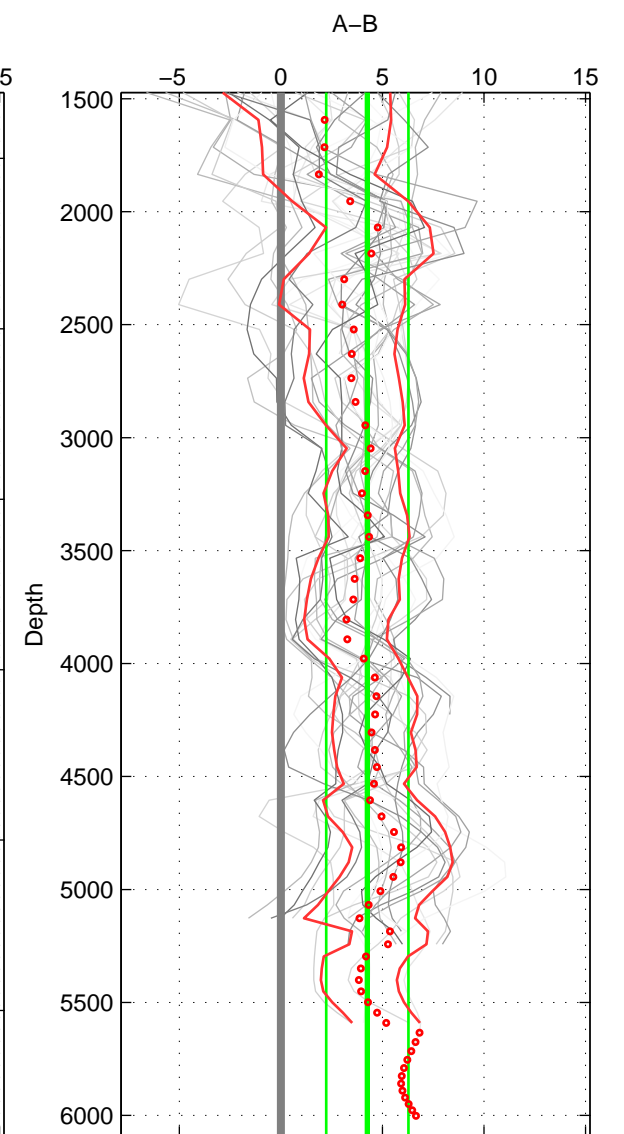

Cruise A (red). Date: Jun 2005 Cruisename: 605-49NZ20050525
 Cruise B (blue). Date: Aug 2012 Cruisename: 627-49RY20120726

*** "Favourite" values are means of spaces 1 2 3.

	Offset	O.StDev	Ratio	R.Stdev	Rating
SIGMA:	3.994	2.221	1.002	0.001	5
THETA:	3.897	2.240	1.002	0.001	5
DEPTH:	4.260	2.025	1.002	0.001	5
FAV.:	4.050	2.162	1.002	0.001	5

Profiles of A: 7
 Profiles of B: 6
 Diff profs : 28
 WMoffset (A-B): 3.9938
 WMoffset stdev: 2.2213
 WMratio (A/B): 1.0017
 WMratio stdev: 0.00092126

Quality (1-5): 5

Profiles of A: 7
 Profiles of B: 6
 Diff profs : 28
 WMoffset (A-B): 3.8972
 WMoffset stdev: 2.2401
 WMratio (A/B): 1.0016
 WMratio stdev: 0.00092854

Quality (1-5): 5

Profiles of A: 7
 Profiles of B: 6
 Diff profs : 28
 WMoffset (A-B): 4.2598
 WMoffset stdev: 2.0248
 WMratio (A/B): 1.0018
 WMratio stdev: 0.00083931

Quality (1-5): 5