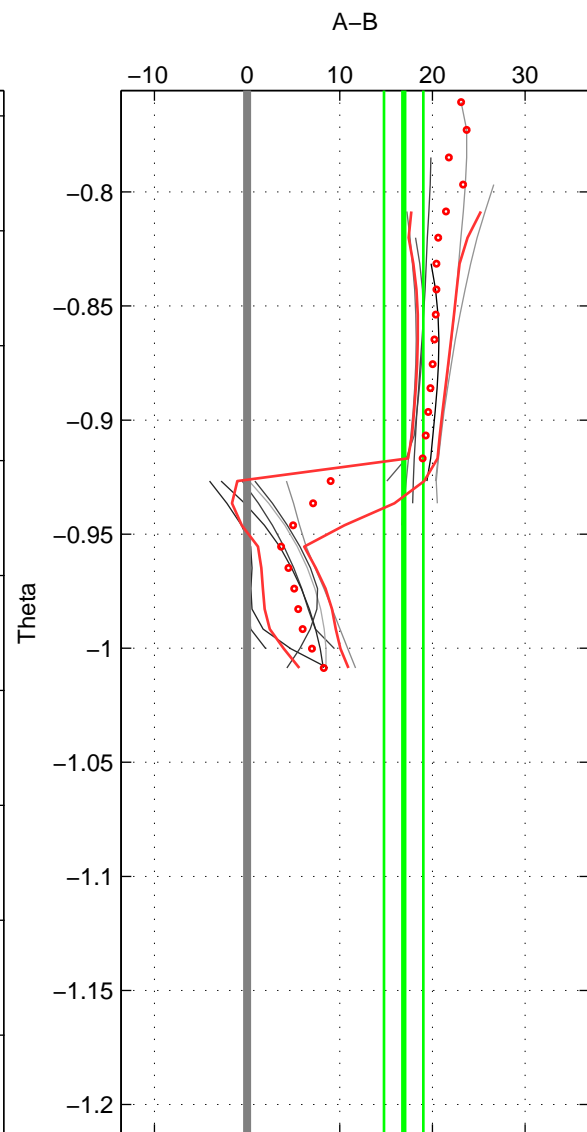

Cruise A (red). Date: Jun 2009 Cruisename: 83-58GS20090528

Cruise B (blue). Date: Aug 1993 Cruisename: 87-58JH19930730

*** "Favourite" values are means of spaces 1 2 3.

	Offset	O.StDev	Ratio	R.Stdev	Rating
SIGMA:	16.231	2.579	1.007	0.001	3
THETA:	16.892	2.116	1.007	0.001	3
DEPTH:	-1.794	2.702	0.999	0.001	3
FAV.:	10.443	2.466	1.005	0.001	3

Profiles of A: 23
 Profiles of B: 4
 Diff profs : 16
 WMoffset (A-B): 16.231
 WMoffset stdev: 2.5793
 WMratio (A/B): 1.0071
 WMratio stdev: 0.0011266

Quality (1-5): 3

Profiles of A: 24
 Profiles of B: 4
 Diff profs : 13
 WMoffset (A-B): 16.8921
 WMoffset stdev: 2.1163
 WMratio (A/B): 1.0074
 WMratio stdev: 0.00092442

Quality (1-5): 3

Profiles of A: 24
 Profiles of B: 4
 Diff profs : 17
 WMoffset (A-B): -1.7944
 WMoffset stdev: 2.7022
 WMratio (A/B): 0.99922
 WMratio stdev: 0.0011722

Quality (1-5): 3