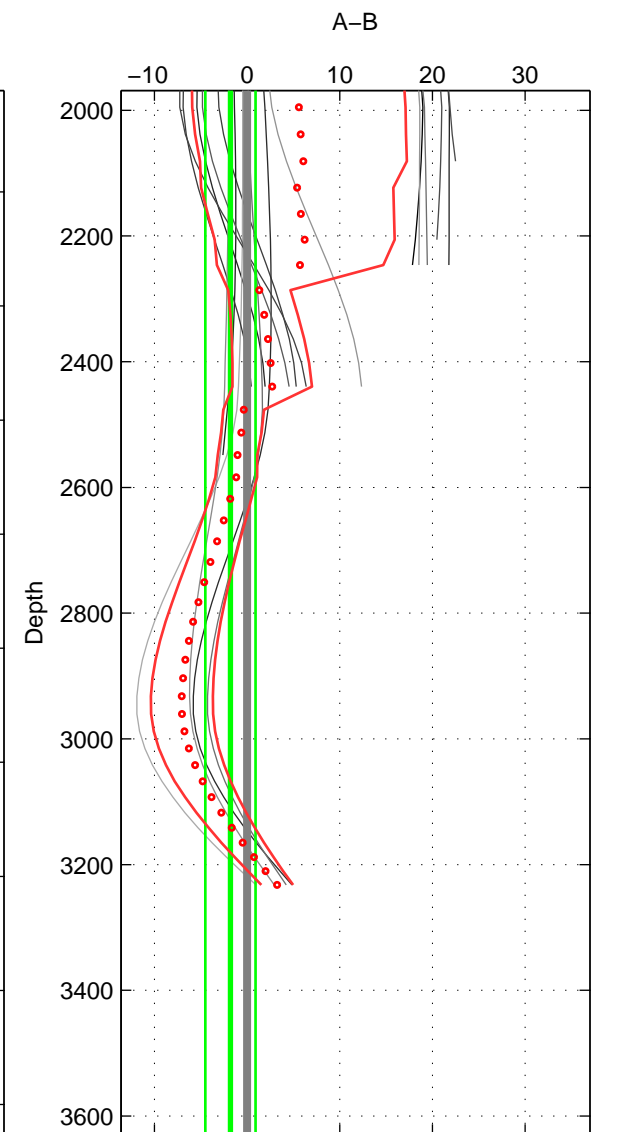

Cruise A (red). Date: Jun 2009 Cruisename: 83-58GS20090528

Cruise B (blue). Date: Aug 1993 Cruisename: 87-58JH19930730

*** "Favourite" values are means of spaces 1 2 3.

	Offset	O.StDev	Ratio	R.Stdev	Rating
SIGMA:	16.231	2.579	1.007	0.001	3
THETA:	16.892	2.116	1.007	0.001	3
DEPTH:	-1.794	2.702	0.999	0.001	3
FAV.:	10.443	2.466	1.005	0.001	3

Profiles of A: 23
 Profiles of B: 4
 Diff profs : 16
 WMoffset (A-B): 16.231
 WMoffset stdev: 2.5793
 WMratio (A/B): 1.0071
 WMratio stdev: 0.0011266

Quality (1-5): 3

Profiles of A: 24
 Profiles of B: 4
 Diff profs : 13
 WMoffset (A-B): 16.8921
 WMoffset stdev: 2.1163
 WMratio (A/B): 1.0074
 WMratio stdev: 0.00092442

Quality (1-5): 3

Profiles of A: 24
 Profiles of B: 4
 Diff profs : 17
 WMoffset (A-B): -1.7944
 WMoffset stdev: 2.7022
 WMratio (A/B): 0.99922
 WMratio stdev: 0.0011722

Quality (1-5): 3