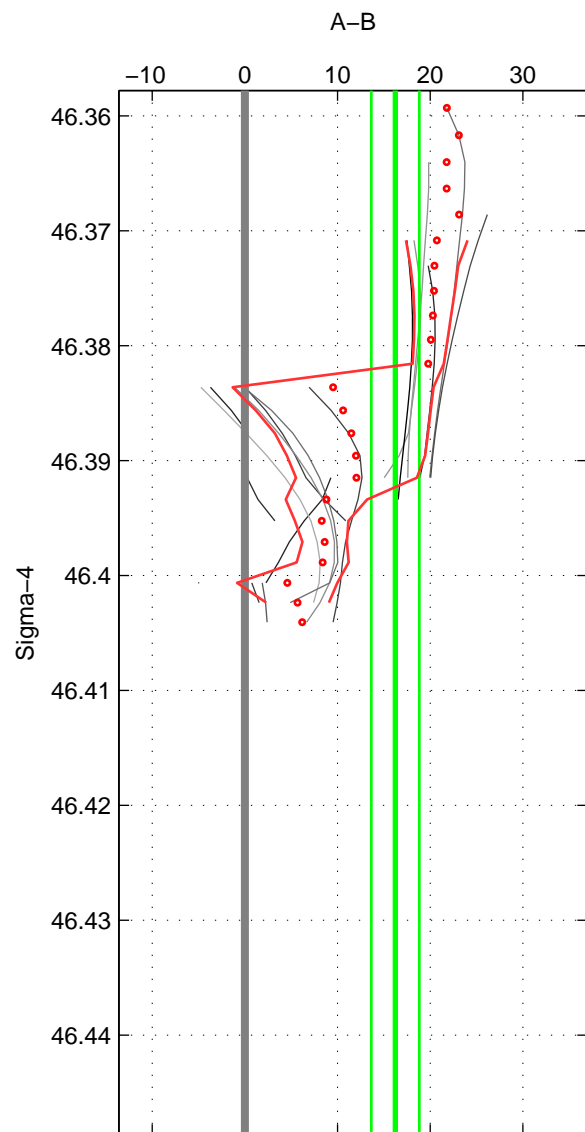

Cruise A (red). Date: Jun 2009 Cruisename: 83-58GS20090528

Cruise B (blue). Date: Aug 1993 Cruisename: 87-58JH19930730

*** "Favourite" values are means of spaces 1 2 3.

	Offset	O.StDev	Ratio	R.Stdev	Rating
SIGMA:	16.231	2.579	1.007	0.001	3
THETA:	16.892	2.116	1.007	0.001	3
DEPTH:	-1.794	2.702	0.999	0.001	3
FAV.:	10.443	2.466	1.005	0.001	3

Profiles of A: 23
 Profiles of B: 4
 Diff profs : 16
 WMoffset (A-B): 16.231
 WMoffset stdev: 2.5793
 WMratio (A/B): 1.0071
 WMratio stdev: 0.0011266

Quality (1-5): 3

Profiles of A: 24
 Profiles of B: 4
 Diff profs : 13
 WMoffset (A-B): 16.8921
 WMoffset stdev: 2.1163
 WMratio (A/B): 1.0074
 WMratio stdev: 0.00092442

Quality (1-5): 3

Profiles of A: 24
 Profiles of B: 4
 Diff profs : 17
 WMoffset (A-B): -1.7944
 WMoffset stdev: 2.7022
 WMratio (A/B): 0.99922
 WMratio stdev: 0.0011722

Quality (1-5): 3