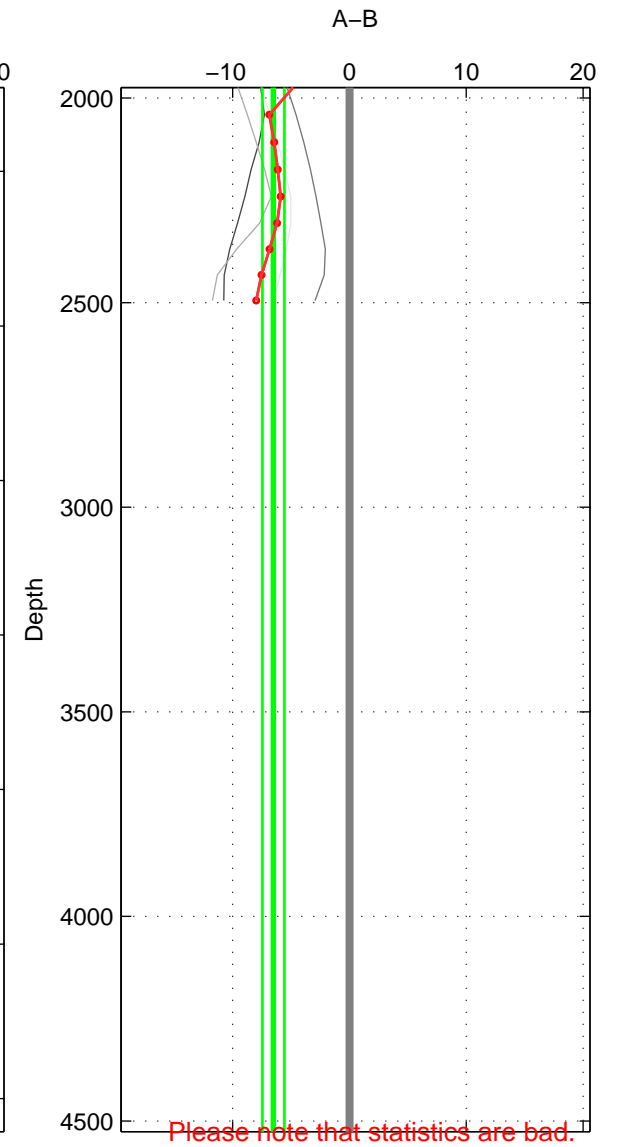

Cruise A (red). Date: Jul 1992 Cruisename: 7-06MT19920701
 Cruise B (blue). Date: Jun 2010 Cruisename: 277-35TH20100608

*** "Favourite" values are those of space 2.

	Offset	O.StDev	Ratio	R.Stdev	Rating
SIGMA:	-10.045	3.984	0.996	0.002	2
THETA:	-2.231	6.030	0.999	0.003	4
DEPTH:	-6.511	0.942	0.997	0.000	2
FAV.:	-2.231	6.030	0.999	0.003	4

Profiles of A: 2
 Profiles of B: 4
 Diff profs : 8
 WMoffset (A-B): -10.0445
 WMoffset stdev: 3.9839
 WMratio (A/B): 0.99566
 WMratio stdev: 0.0017101

Quality (1-5): 2

Profiles of A: 5
 Profiles of B: 4
 Diff profs : 20
 WMoffset (A-B): -2.2311
 WMoffset stdev: 6.0296
 WMratio (A/B): 0.99903
 WMratio stdev: 0.0026116

Quality (1-5): 4

Profiles of A: 2
 Profiles of B: 4
 Diff profs : 8
 WMoffset (A-B): -6.5114
 WMoffset stdev: 0.94153
 WMratio (A/B): 0.99718
 WMratio stdev: 0.00040428

Quality (1-5): 2