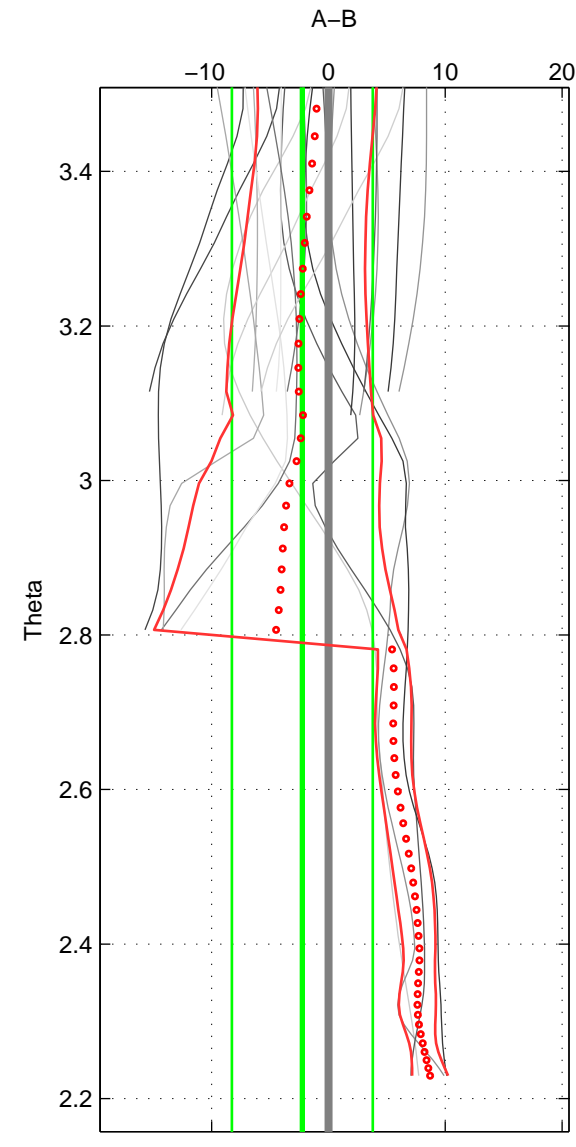

Cruise A (red). Date: Jul 1992 Cruisename: 7-06MT19920701
 Cruise B (blue). Date: Jun 2010 Cruisename: 277-35TH20100608

*** "Favourite" values are those of space 2.

	Offset	O.StDev	Ratio	R.Stdev	Rating
SIGMA:	-10.045	3.984	0.996	0.002	2
THETA:	-2.231	6.030	0.999	0.003	4
DEPTH:	-6.511	0.942	0.997	0.000	2
FAV.:	-2.231	6.030	0.999	0.003	4

Profiles of A: 2
 Profiles of B: 4
 Diff profs : 8
 WMoffset (A-B): -10.0445
 WMoffset stdev: 3.9839
 WMratio (A/B): 0.99566
 WMratio stdev: 0.0017101

Quality (1-5): 2

Profiles of A: 5
 Profiles of B: 4
 Diff profs : 20
 WMoffset (A-B): -2.2311
 WMoffset stdev: 6.0296
 WMratio (A/B): 0.99903
 WMratio stdev: 0.0026116

Quality (1-5): 4

Profiles of A: 2
 Profiles of B: 4
 Diff profs : 8
 WMoffset (A-B): -6.5114
 WMoffset stdev: 0.94153
 WMratio (A/B): 0.99718
 WMratio stdev: 0.00040428

Quality (1-5): 2