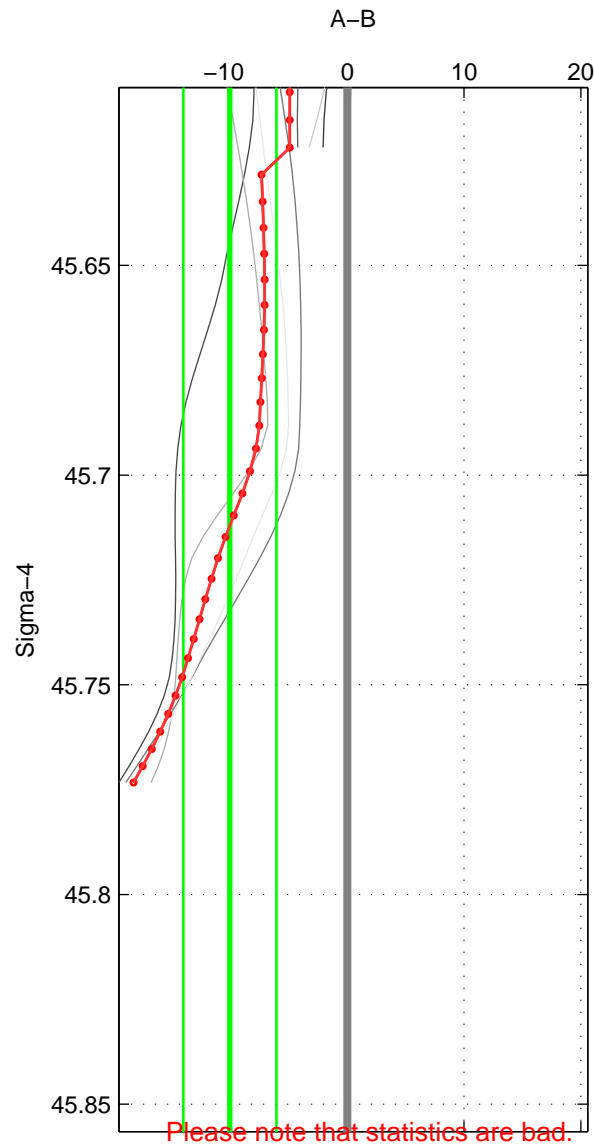

Cruise A (red). Date: Jul 1992 Cruisename: 7-06MT19920701
 Cruise B (blue). Date: Jun 2010 Cruisename: 277-35TH20100608

*** "Favourite" values are those of space 2.

	Offset	O.StDev	Ratio	R.Stdev	Rating
SIGMA:	-10.045	3.984	0.996	0.002	2
THETA:	-2.231	6.030	0.999	0.003	4
DEPTH:	-6.511	0.942	0.997	0.000	2
FAV.:	-2.231	6.030	0.999	0.003	4

Profiles of A: 2
 Profiles of B: 4
 Diff profs : 8
 WMoffset (A-B): -10.0445
 WMoffset stdev: 3.9839
 WMratio (A/B): 0.99566
 WMratio stdev: 0.0017101

Quality (1-5): 2

Profiles of A: 5
 Profiles of B: 4
 Diff profs : 20
 WMoffset (A-B): -2.2311
 WMoffset stdev: 6.0296
 WMratio (A/B): 0.99903
 WMratio stdev: 0.0026116

Quality (1-5): 4

Profiles of A: 2
 Profiles of B: 4
 Diff profs : 8
 WMoffset (A-B): -6.5114
 WMoffset stdev: 0.94153
 WMratio (A/B): 0.99718
 WMratio stdev: 0.00040428

Quality (1-5): 2