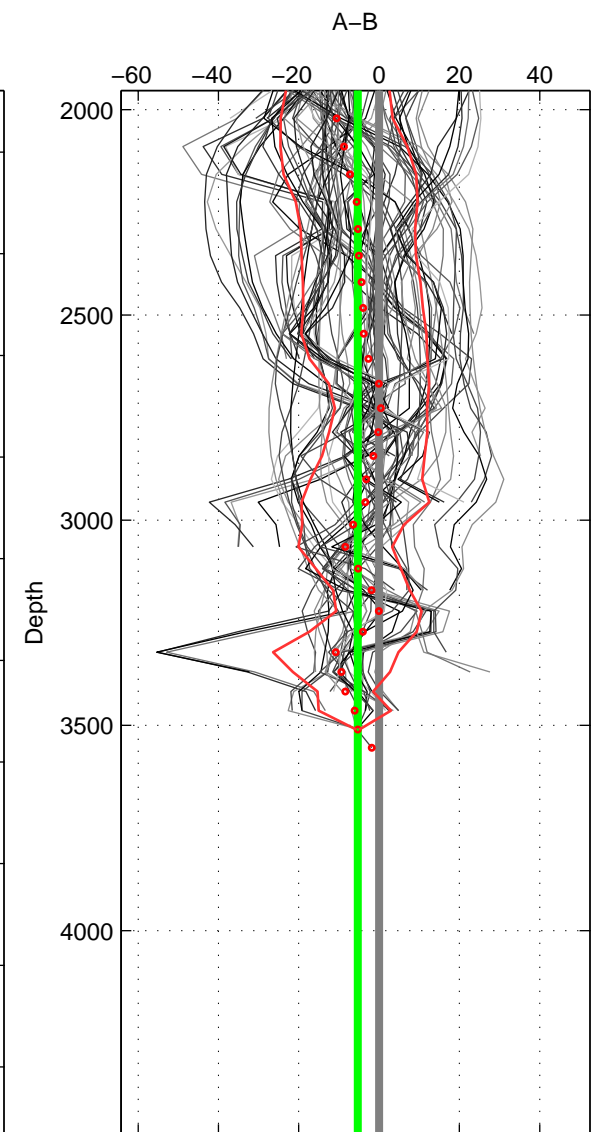

Cruise A (red). Date: Jul 2002 Cruisename: 193-18HU20020623

Cruise B (blue). Date: May 2008 Cruisename: 199-18HU20080520

*** "Favourite" values are means of spaces 1 2 3.

	Offset	O.StDev	Ratio	R.Stdev	Rating
SIGMA:	-3.926	12.445	0.998	0.005	5
THETA:	-3.459	11.212	0.998	0.005	5
DEPTH:	-5.293	0.676	0.998	0.000	5
FAV.:	-4.226	8.111	0.998	0.004	5

Profiles of A: 16
 Profiles of B: 23
 Diff profs : 94
 WMoffset (A-B): -3.9263
 WMoffset stdev: 12.4454
 WMratio (A/B): 0.9983
 WMratio stdev: 0.0054079

Quality (1-5): 5

Profiles of A: 16
 Profiles of B: 23
 Diff profs : 94
 WMoffset (A-B): -3.4591
 WMoffset stdev: 11.2122
 WMratio (A/B): 0.9985
 WMratio stdev: 0.0048739

Quality (1-5): 5

Profiles of A: 16
 Profiles of B: 23
 Diff profs : 94
 WMoffset (A-B): -5.2928
 WMoffset stdev: 0.6758
 WMratio (A/B): 0.9977
 WMratio stdev: 0.00029352

Quality (1-5): 5