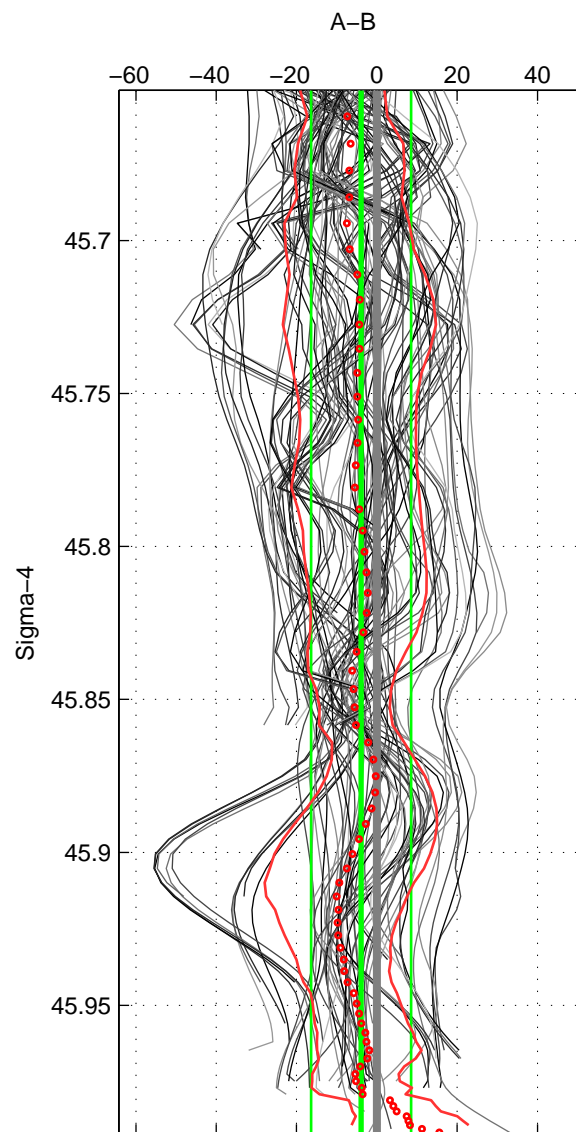

Cruise A (red). Date: Jul 2002 Cruisename: 193-18HU20020623

Cruise B (blue). Date: May 2008 Cruisename: 199-18HU20080520

*** "Favourite" values are means of spaces 1 2 3.

	Offset	O.StDev	Ratio	R.Stdev	Rating
SIGMA:	-3.926	12.445	0.998	0.005	5
THETA:	-3.459	11.212	0.998	0.005	5
DEPTH:	-5.293	0.676	0.998	0.000	5
FAV.:	-4.226	8.111	0.998	0.004	5

Profiles of A: 16
 Profiles of B: 23
 Diff profs : 94
 WMoffset (A-B): -3.9263
 WMoffset stdev: 12.4454
 WMratio (A/B): 0.9983
 WMratio stdev: 0.0054079

Quality (1-5): 5

Profiles of A: 16
 Profiles of B: 23
 Diff profs : 94
 WMoffset (A-B): -3.4591
 WMoffset stdev: 11.2122
 WMratio (A/B): 0.9985
 WMratio stdev: 0.0048739

Quality (1-5): 5

Profiles of A: 16
 Profiles of B: 23
 Diff profs : 94
 WMoffset (A-B): -5.2928
 WMoffset stdev: 0.6758
 WMratio (A/B): 0.9977
 WMratio stdev: 0.00029352

Quality (1-5): 5