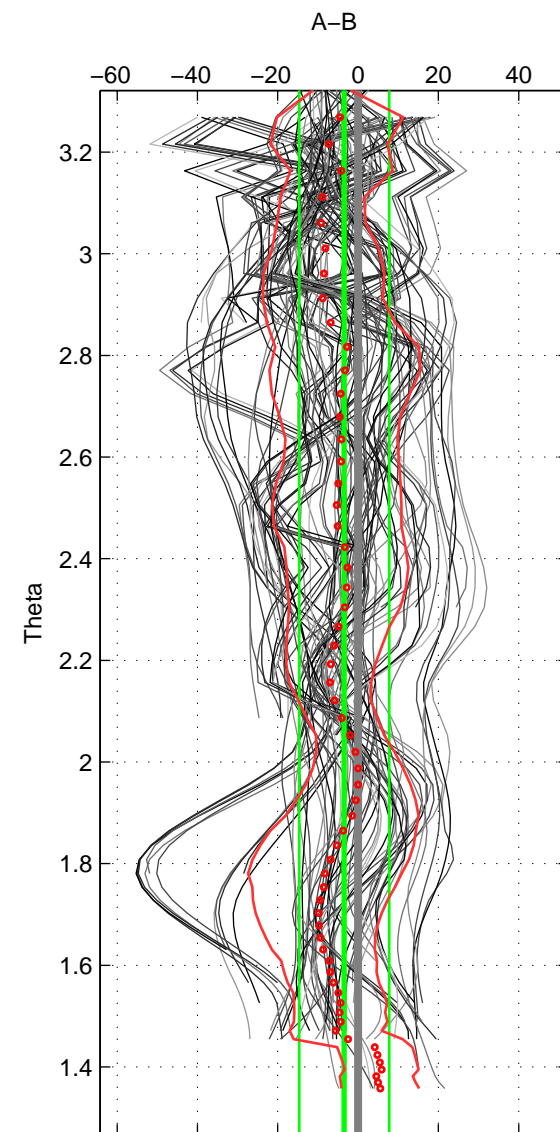

Cruise A (red). Date: Jul 2002 Cruisename: 193-18HU20020623

Cruise B (blue). Date: May 2008 Cruisename: 199-18HU20080520

*** "Favourite" values are means of spaces 1 2 3.

	Offset	O.StDev	Ratio	R.Stdev	Rating
SIGMA:	-3.926	12.445	0.998	0.005	5
THETA:	-3.459	11.212	0.998	0.005	5
DEPTH:	-5.293	0.676	0.998	0.000	5
FAV.:	-4.226	8.111	0.998	0.004	5

Profiles of A: 16
 Profiles of B: 23
 Diff profs : 94
 WMoffset (A-B): -3.9263
 WMoffset stdev: 12.4454
 WMratio (A/B): 0.9983
 WMratio stdev: 0.0054079

Quality (1-5): 5

Profiles of A: 16
 Profiles of B: 23
 Diff profs : 94
 WMoffset (A-B): -3.4591
 WMoffset stdev: 11.2122
 WMratio (A/B): 0.9985
 WMratio stdev: 0.0048739

Quality (1-5): 5

Profiles of A: 16
 Profiles of B: 23
 Diff profs : 94
 WMoffset (A-B): -5.2928
 WMoffset stdev: 0.6758
 WMratio (A/B): 0.9977
 WMratio stdev: 0.00029352

Quality (1-5): 5