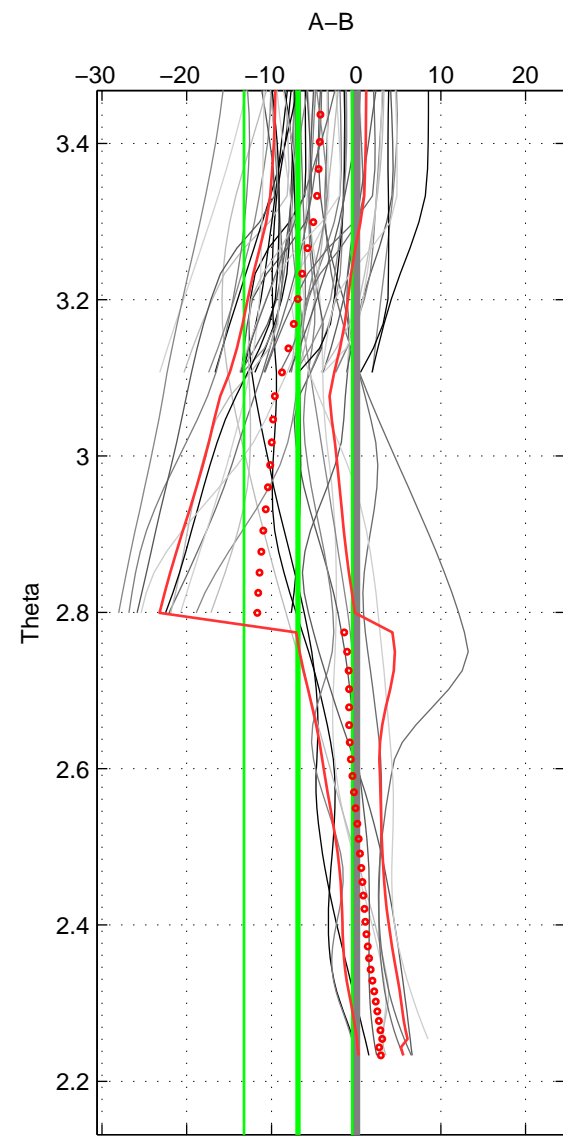

Cruise A (red). Date: Jul 1992 Cruisename: 7-06MT19920701

Cruise B (blue). Date: Sep 1996 Cruisename: 150-06MT19960910

*** "Favourite" values are those of space 2.

	Offset	O.StDev	Ratio	R.Stdev	Rating
SIGMA:	-14.704	4.043	0.994	0.002	2
THETA:	-6.867	6.386	0.997	0.003	5
DEPTH:	-10.857	0.892	0.995	0.000	2
FAV.:	-6.867	6.386	0.997	0.003	5

Please note that statistics are bad.

Profiles of A: 2
 Profiles of B: 11
 Diff profs: 22
 WMoffset (A-B): -14.7038
 WMoffset stdev: 4.0427
 WMratio (A/B): 0.99366
 WMratio stdev: 0.0017252

Quality (1-5): 2

Profiles of A: 5
 Profiles of B: 11
 Diff profs: 55
 WMoffset (A-B): -6.8667
 WMoffset stdev: 6.3864
 WMratio (A/B): 0.99703
 WMratio stdev: 0.0027583

Quality (1-5): 5

Please note that statistics are bad.

Profiles of A: 2
 Profiles of B: 11
 Diff profs: 22
 WMoffset (A-B): -10.8572
 WMoffset stdev: 0.89169
 WMratio (A/B): 0.99531
 WMratio stdev: 0.0003817

Quality (1-5): 2