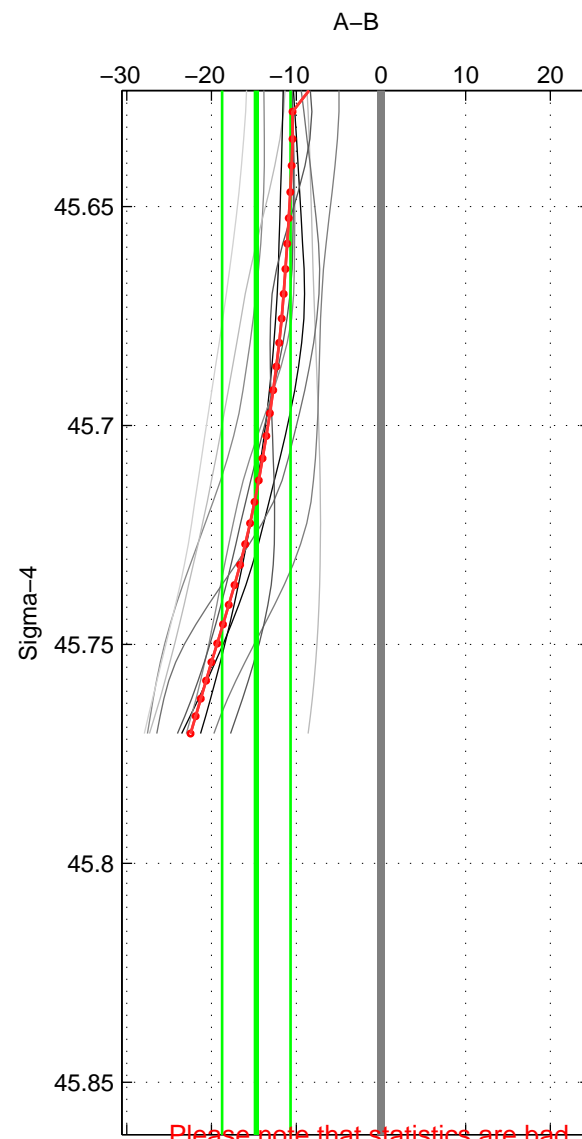

Cruise A (red). Date: Jul 1992 Cruisename: 7-06MT19920701

Cruise B (blue). Date: Sep 1996 Cruisename: 150-06MT19960910

*** "Favourite" values are those of space 2.

	Offset	O.StDev	Ratio	R.Stdev	Rating
SIGMA:	-14.704	4.043	0.994	0.002	2
THETA:	-6.867	6.386	0.997	0.003	5
DEPTH:	-10.857	0.892	0.995	0.000	2
FAV.:	-6.867	6.386	0.997	0.003	5

Please note that statistics are bad.

Profiles of A: 2
 Profiles of B: 11
 Diff profs: 22
 WMoffset (A-B): -14.7038
 WMoffset stdev: 4.0427
 WMratio (A/B): 0.99366
 WMratio stdev: 0.0017252

Quality (1-5): 2

Profiles of A: 5
 Profiles of B: 11
 Diff profs: 55
 WMoffset (A-B): -6.8667
 WMoffset stdev: 6.3864
 WMratio (A/B): 0.99703
 WMratio stdev: 0.0027583

Quality (1-5): 5

Please note that statistics are bad.

Profiles of A: 2
 Profiles of B: 11
 Diff profs: 22
 WMoffset (A-B): -10.8572
 WMoffset stdev: 0.89169
 WMratio (A/B): 0.99531
 WMratio stdev: 0.0003817

Quality (1-5): 2