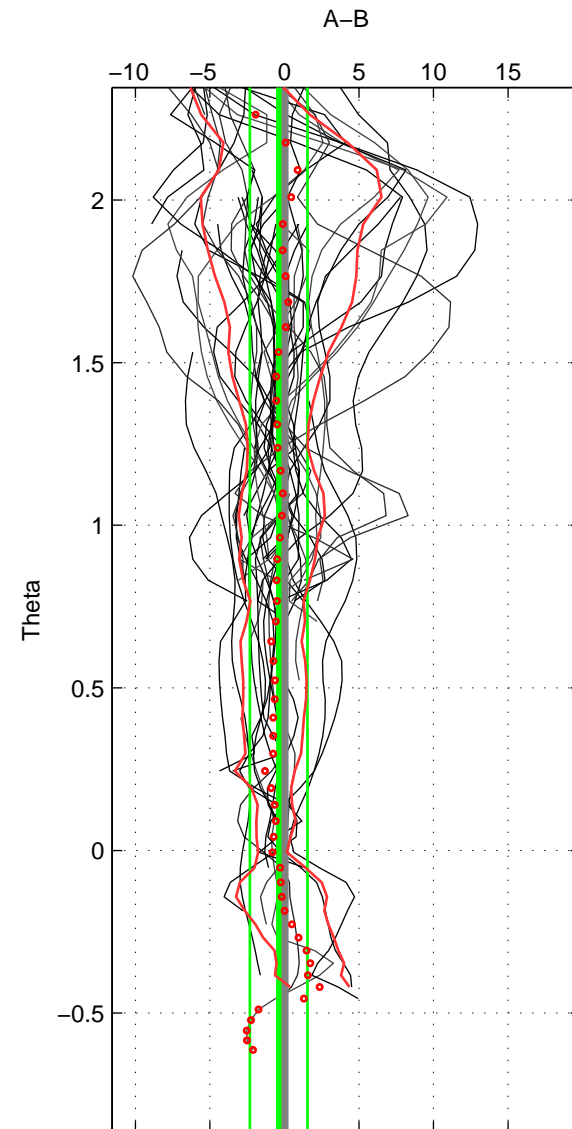

Cruise A (red). Date: Sep 1996 Cruisename: 332-09AR19960822

Cruise B (blue). Date: Apr 2008 Cruisename: 339-09AR20080322

*** "Favourite" values are means of spaces 1 2 3.

	Offset	O.StDev	Ratio	R.Stdev	Rating
SIGMA:	-0.629	1.976	1.000	0.001	5
THETA:	-0.389	1.935	1.000	0.001	5
DEPTH:	-0.387	2.484	1.000	0.001	5
FAV. :	-0.468	2.131	1.000	0.001	5

Profiles of A: 24
 Profiles of B: 50
 Diff profs : 43
 WMoffset (A-B): -0.6289
 WMoffset stdev: 1.9762
 WMratio (A/B): 0.99973
 WMratio stdev: 0.00083752

Quality (1-5): 5

Profiles of A: 25
 Profiles of B: 50
 Diff profs : 44
 WMoffset (A-B): -0.38858
 WMoffset stdev: 1.9347
 WMratio (A/B): 0.99984
 WMratio stdev: 0.00082004

Quality (1-5): 5

Profiles of A: 24
 Profiles of B: 49
 Diff profs : 42
 WMoffset (A-B): -0.38672
 WMoffset stdev: 2.4836
 WMratio (A/B): 0.99984
 WMratio stdev: 0.0010516

Quality (1-5): 5