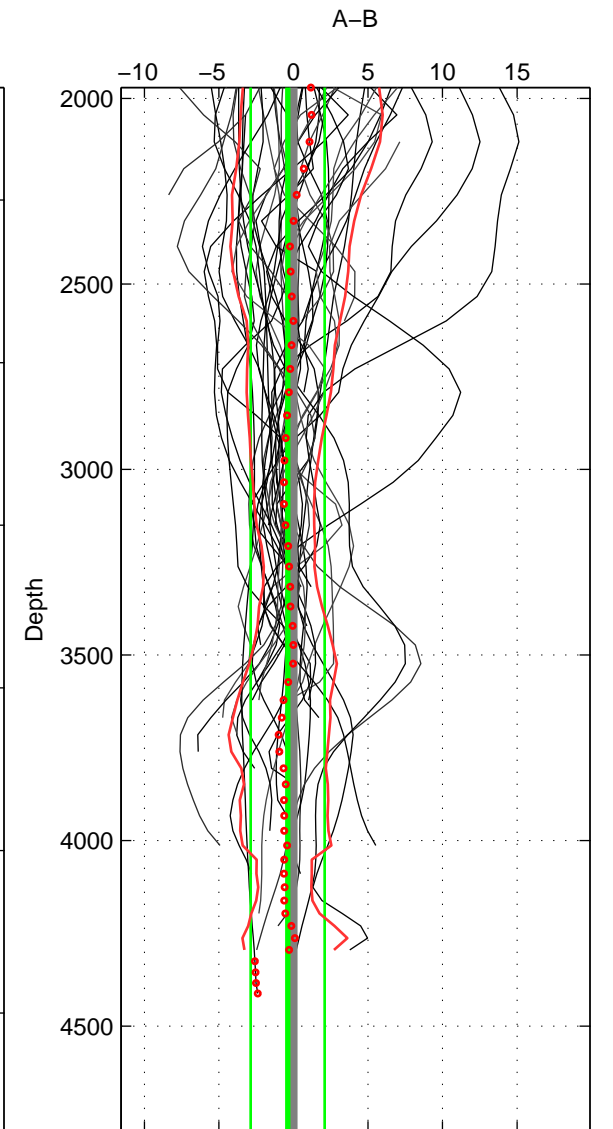

Cruise A (red). Date: Sep 1996 Cruisename: 332-09AR19960822

Cruise B (blue). Date: Apr 2008 Cruisename: 339-09AR20080322

*** "Favourite" values are means of spaces 1 2 3.

	Offset	O.StDev	Ratio	R.Stdev	Rating
SIGMA:	-0.629	1.976	1.000	0.001	5
THETA:	-0.389	1.935	1.000	0.001	5
DEPTH:	-0.387	2.484	1.000	0.001	5
FAV. :	-0.468	2.131	1.000	0.001	5

Profiles of A: 24
 Profiles of B: 50
 Diff profs : 43
 WMoffset (A-B): -0.6289
 WMoffset stdev: 1.9762
 WMratio (A/B): 0.99973
 WMratio stdev: 0.00083752

Quality (1-5): 5

Profiles of A: 25
 Profiles of B: 50
 Diff profs : 44
 WMoffset (A-B): -0.38858
 WMoffset stdev: 1.9347
 WMratio (A/B): 0.99984
 WMratio stdev: 0.00082004

Quality (1-5): 5

Profiles of A: 24
 Profiles of B: 49
 Diff profs : 42
 WMoffset (A-B): -0.38672
 WMoffset stdev: 2.4836
 WMratio (A/B): 0.99984
 WMratio stdev: 0.0010516

Quality (1-5): 5