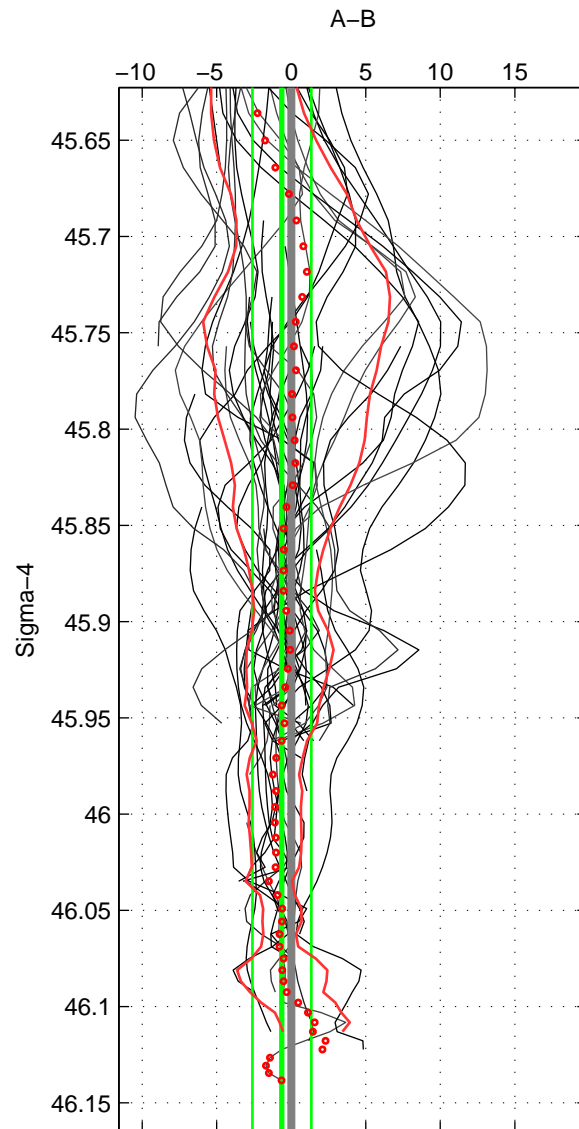

Cruise A (red). Date: Sep 1996 Cruisename: 332-09AR19960822

Cruise B (blue). Date: Apr 2008 Cruisename: 339-09AR20080322

*** "Favourite" values are means of spaces 1 2 3.

	Offset	O.StDev	Ratio	R.Stdev	Rating
SIGMA:	-0.629	1.976	1.000	0.001	5
THETA:	-0.389	1.935	1.000	0.001	5
DEPTH:	-0.387	2.484	1.000	0.001	5
FAV. :	-0.468	2.131	1.000	0.001	5

Profiles of A: 24
 Profiles of B: 50
 Diff profs : 43
 WMoffset (A-B): -0.6289
 WMoffset stdev: 1.9762
 WMratio (A/B): 0.99973
 WMratio stdev: 0.00083752

Quality (1-5): 5

Profiles of A: 25
 Profiles of B: 50
 Diff profs : 44
 WMoffset (A-B): -0.38858
 WMoffset stdev: 1.9347
 WMratio (A/B): 0.99984
 WMratio stdev: 0.00082004

Quality (1-5): 5

Profiles of A: 24
 Profiles of B: 49
 Diff profs : 42
 WMoffset (A-B): -0.38672
 WMoffset stdev: 2.4836
 WMratio (A/B): 0.99984
 WMratio stdev: 0.0010516

Quality (1-5): 5