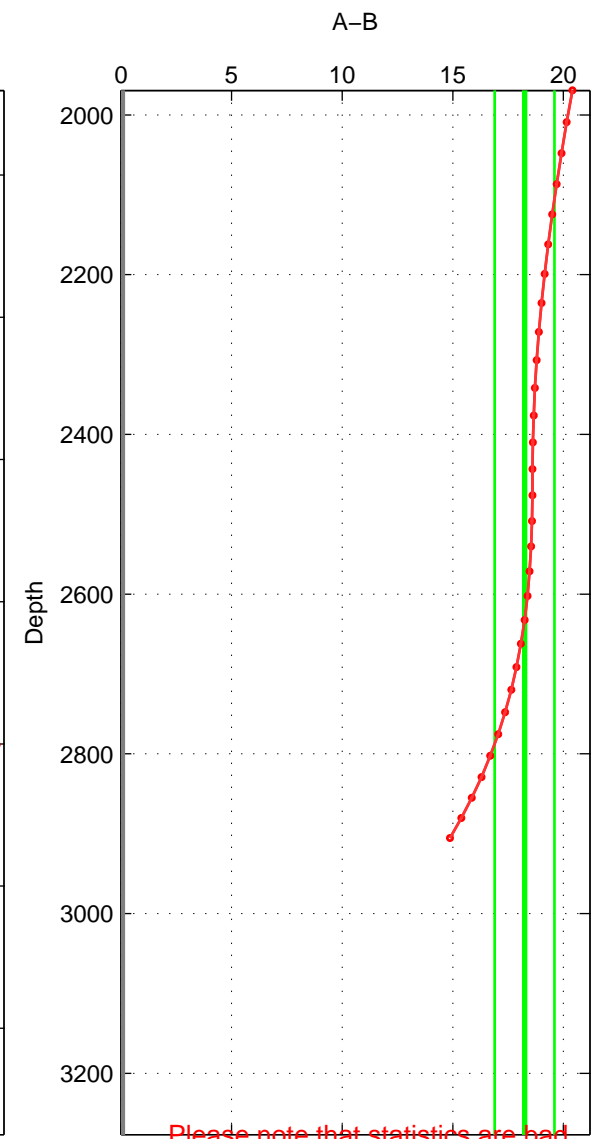

Cruise A (red). Date: May 2002 Cruisename: 51-32H120020505

Cruise B (blue). Date: Sep 1999 Cruisename: 64-49NZ19990911

*** "Favourite" values are means of spaces 1 2 3.

	Offset	O.StDev	Ratio	R.Stdev	Rating
SIGMA:	19.966	1.020	1.009	0.000	1
THETA:	18.927	1.438	1.008	0.001	1
DEPTH:	18.244	1.354	1.008	0.001	1
FAV.:	19.046	1.271	1.008	0.001	1

Please note that statistics are bad.

Profiles of A: 1
 Profiles of B: 3
 Diff profs : 1
 WMoffset (A-B): 19.9662
 WMoffset stdev: 1.0196
 WMratio (A/B): 1.0087
 WMratio stdev: 0.00044828

Quality (1-5): 1

Please note that statistics are bad.

Profiles of A: 1
 Profiles of B: 3
 Diff profs : 1
 WMoffset (A-B): 18.9271
 WMoffset stdev: 1.4379
 WMratio (A/B): 1.0082
 WMratio stdev: 0.00062344

Quality (1-5): 1

Please note that statistics are bad.

Profiles of A: 1
 Profiles of B: 3
 Diff profs : 1
 WMoffset (A-B): 18.244
 WMoffset stdev: 1.3541
 WMratio (A/B): 1.0079
 WMratio stdev: 0.00058772

Quality (1-5): 1