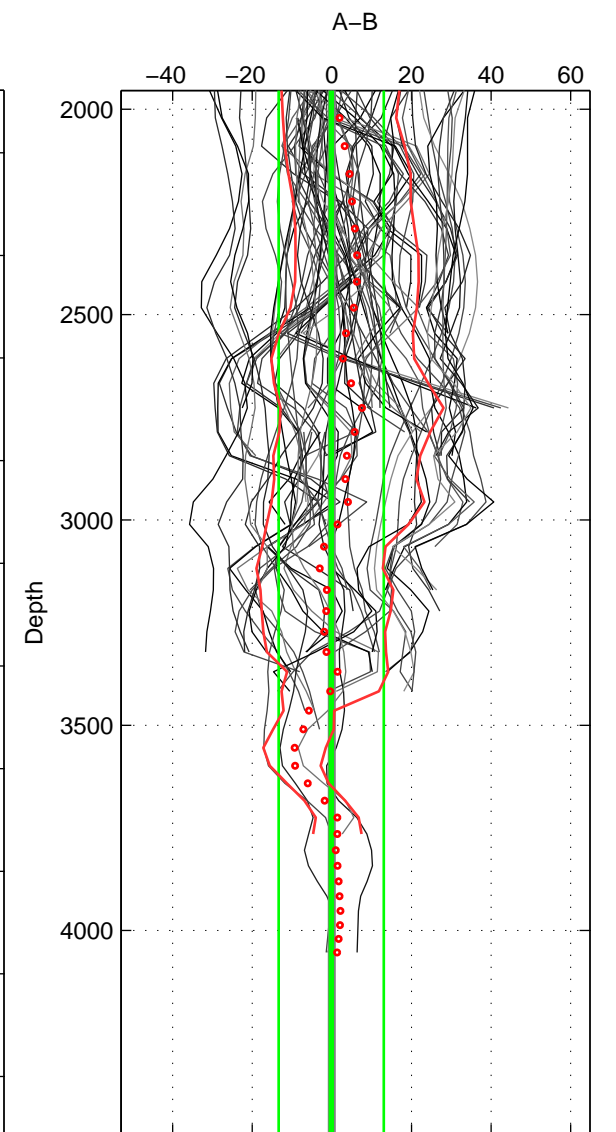

Cruise A (red). Date: Jun 2006 Cruisename: 197-18HU20060524

Cruise B (blue). Date: May 2008 Cruisename: 199-18HU20080520

\*\*\* "Favourite" values are means of spaces 1 2 3.

	Offset	O.StDev	Ratio	R.Stdev	Rating
SIGMA:	3.523	15.796	1.002	0.007	5
THETA:	3.481	15.611	1.002	0.007	5
DEPTH:	-0.156	13.208	1.000	0.006	5
FAV.:	2.283	14.872	1.001	0.006	5

Profiles of A: 19  
 Profiles of B: 23  
 Diff profs : 89  
 WMoffset (A-B): 3.5229  
 WMoffset stdev: 15.7962  
 WMratio (A/B): 1.0015  
 WMratio stdev: 0.0068618

Quality (1-5): 5

Profiles of A: 19  
 Profiles of B: 23  
 Diff profs : 89  
 WMoffset (A-B): 3.4809  
 WMoffset stdev: 15.6108  
 WMratio (A/B): 1.0015  
 WMratio stdev: 0.0067805

Quality (1-5): 5

Profiles of A: 18  
 Profiles of B: 23  
 Diff profs : 84  
 WMoffset (A-B): -0.15601  
 WMoffset stdev: 13.208  
 WMratio (A/B): 0.99993  
 WMratio stdev: 0.0057018

Quality (1-5): 5