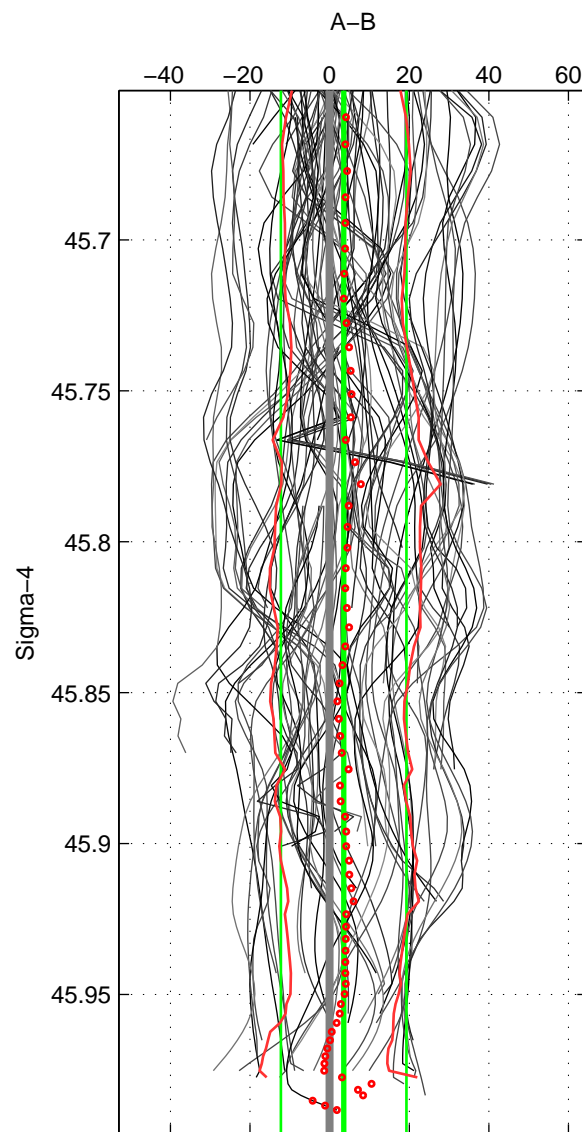

Cruise A (red). Date: Jun 2006 Cruisename: 197-18HU20060524

Cruise B (blue). Date: May 2008 Cruisename: 199-18HU20080520

\*\*\* "Favourite" values are means of spaces 1 2 3.

	Offset	O.StDev	Ratio	R.Stdev	Rating
SIGMA:	3.523	15.796	1.002	0.007	5
THETA:	3.481	15.611	1.002	0.007	5
DEPTH:	-0.156	13.208	1.000	0.006	5
FAV.:	2.283	14.872	1.001	0.006	5

Profiles of A: 19  
 Profiles of B: 23  
 Diff profs : 89  
 WMoffset (A-B): 3.5229  
 WMoffset stdev: 15.7962  
 WMratio (A/B): 1.0015  
 WMratio stdev: 0.0068618

Quality (1-5): 5

Profiles of A: 19  
 Profiles of B: 23  
 Diff profs : 89  
 WMoffset (A-B): 3.4809  
 WMoffset stdev: 15.6108  
 WMratio (A/B): 1.0015  
 WMratio stdev: 0.0067805

Quality (1-5): 5

Profiles of A: 18  
 Profiles of B: 23  
 Diff profs : 84  
 WMoffset (A-B): -0.15601  
 WMoffset stdev: 13.208  
 WMratio (A/B): 0.99993  
 WMratio stdev: 0.0057018

Quality (1-5): 5