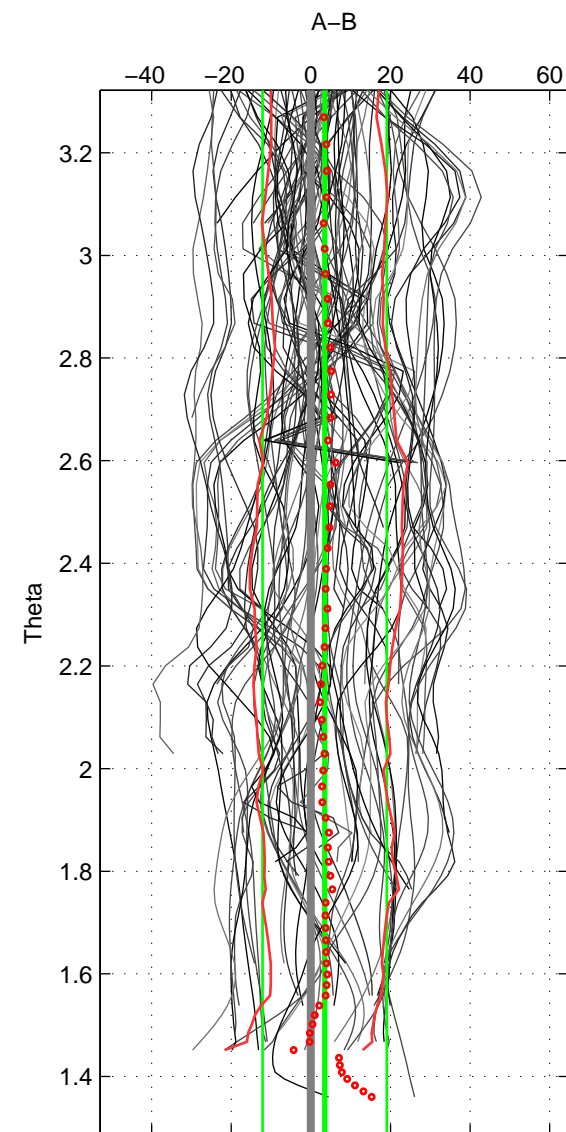

Cruise A (red). Date: Jun 2006 Cruisename: 197-18HU20060524

Cruise B (blue). Date: May 2008 Cruisename: 199-18HU20080520

\*\*\* "Favourite" values are means of spaces 1 2 3.

	Offset	O.StDev	Ratio	R.Stdev	Rating
SIGMA:	3.523	15.796	1.002	0.007	5
THETA:	3.481	15.611	1.002	0.007	5
DEPTH:	-0.156	13.208	1.000	0.006	5
FAV.:	2.283	14.872	1.001	0.006	5

Profiles of A: 19  
 Profiles of B: 23  
 Diff profs : 89  
 WMoffset (A-B): 3.5229  
 WMoffset stdev: 15.7962  
 WMratio (A/B): 1.0015  
 WMratio stdev: 0.0068618

Quality (1-5): 5

Profiles of A: 19  
 Profiles of B: 23  
 Diff profs : 89  
 WMoffset (A-B): 3.4809  
 WMoffset stdev: 15.6108  
 WMratio (A/B): 1.0015  
 WMratio stdev: 0.0067805

Quality (1-5): 5

Profiles of A: 18  
 Profiles of B: 23  
 Diff profs : 84  
 WMoffset (A-B): -0.15601  
 WMoffset stdev: 13.208  
 WMratio (A/B): 0.99993  
 WMratio stdev: 0.0057018

Quality (1-5): 5